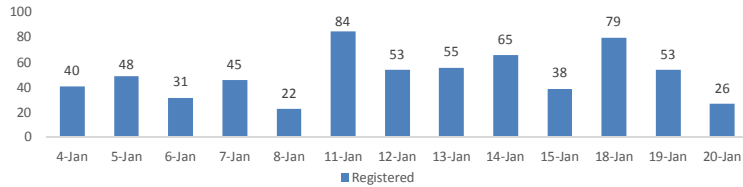

Daily Statistics

Registered on 20 January 2016

Mahama	26
Kigali	-
Nyagatare	-
Total	26

Camp / Reception Centre Population

Bugesera*	697	220
Nyanza*	420	130
Nyagatare*	230	91
Mahama	45,631	17,795
Kigali	22,084	9,559
Huye	2,819	950
Total	71,881	28,745

71,881	Total Active Refugees
70,954	Registered L2
867	Registered L1**
3,066	Temporarily Inactivated***
74,947	Active + Inactive Refugees

Nyanza Arrivals :5 Bugesera Arrivals : 3 Rusizi Arrivals : 1

Daily Registration Trends

Area of Origin	Age Cohort	Female	Male	Total	%
Kirundo	0 - 4 years	5,206	5,457	10,663	15%
Bujumbura	5 - 11 years	6,831	6,834	13,665	19%
Muyinga	12 - 17 years	4,678	4,891	9,569	13%
Ngozi	18 - 59 years	18,355	17,231	35,586	50%
Karuzi	60 + years	972	500	1,471	2%
Kayanza	Total	36,042	34,912	70,954	
Cibitoke					
Bubanza					
Gitega					
Mwaro					
Others					
Total				70,954	