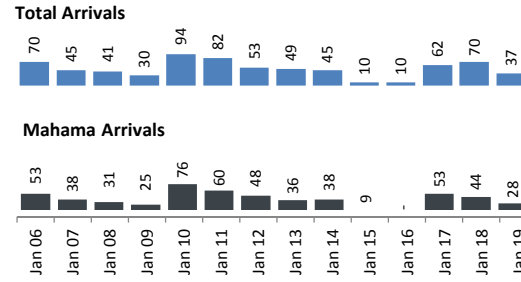

Daily Statistics

Registered on 20 January 2016

Mahama	26
Kigali	-
Nyagatare	-
Total	26

Camp / Reception Centre Population

Bugesera*	697	220
Nyanza*	420	130
Nyagatare*	230	91
Mahama	45,631	17,795
Kigali	22,084	9,559
Huye	2,819	950
Total	71,881	28,745

71,881	Total Active Refugees
70,954	Registered L2
867	Registered L1**
3,066	Temporarily Inactivated***
74,947	Active + Inactive Refugees

Nyanza Arrivals :5 Bugesera Arrivals : 3 Rusizi Arrivals : 1

Daily Registration Trends

Area of Origin	Age Cohort	Female	Male	Total	%
Kirundo	0 - 4 years	5,206	5,457	10,663	15%
Bujumbura	5 - 11 years	6,831	6,834	13,665	19%
Muyinga	12 - 17 years	4,678	4,891	9,569	13%
Ngozi	18 - 59 years	18,355	17,231	35,586	50%
Karuzi	60 + years	972	500	1,471	2%
Kayanza	Total	36,042	34,912	70,954	
Cibitoke					
Bubanza					
Gitega					
Mwaro					
Others					
Total				70,954	