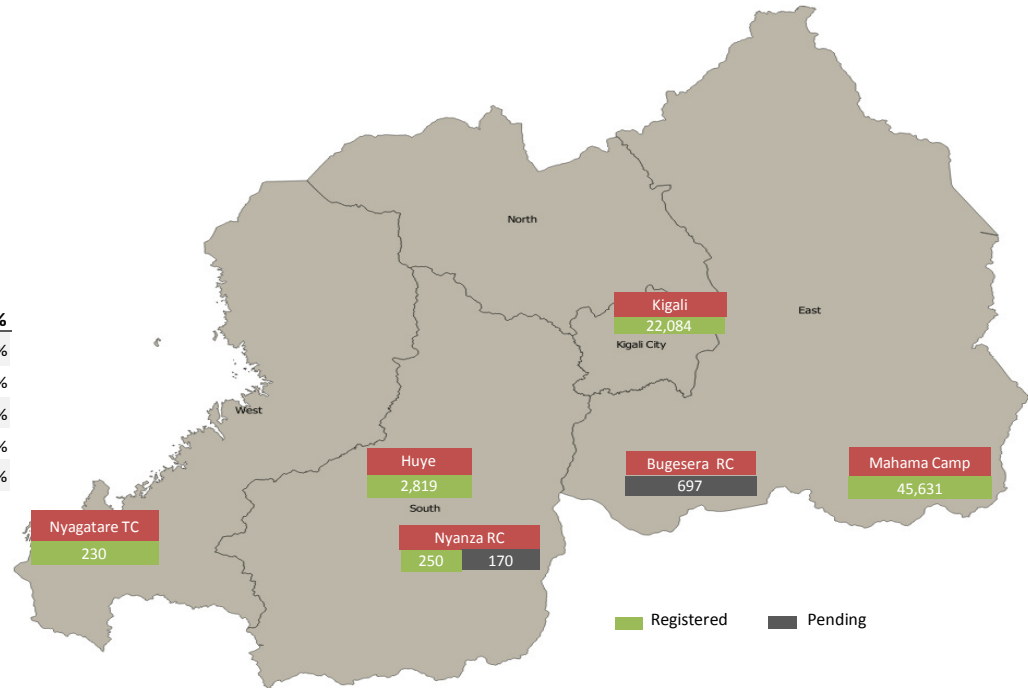

Daily Statistics

Registered on 20 January 2016

Mahama	26
Kigali	-
Nyagatare	-
Total	26

Camp / Reception Centre Population

Bugesera*	697	220
Nyanza*	420	130
Nyagatare*	230	91
Mahama	45,631	17,795
Kigali	22,084	9,559
Huye	2,819	950
Total	71,881	28,745

71,881	Total Active Refugees
70,954	Registered L2
867	Registered L1**
3,066	Temporarily Inactivated***
74,947	Active + Inactive Refugees

Nyanza Arrivals :5 Bugesera Arrivals : 3 Rusizi Arrivals : 1

Daily Registration Trends

Area of Origin	Age Cohort	Female	Male	Total	%
Kirundo	0 - 4 years	5,206	5,457	10,663	15%
Bujumbura	5 - 11 years	6,831	6,834	13,665	19%
Muyinga	12 - 17 years	4,678	4,891	9,569	13%
Ngozi	18 - 59 years	18,355	17,231	35,586	50%
Karuzi	60 + years	972	500	1,471	2%
Kayanza	Total	36,042	34,912	70,954	
Cibitoke					
Bubanza					
Gitega					
Mwaro					
Others					
Total				70,954	

Women and children make up **75%** of the registered population

* Source: MIDIMAR. All other sources are UNHCR

*** Inactivated due to absence at food distribution for 3 or more consecutive months in Nov and Dec (2,068) or spontaneous departure to BDI (998)