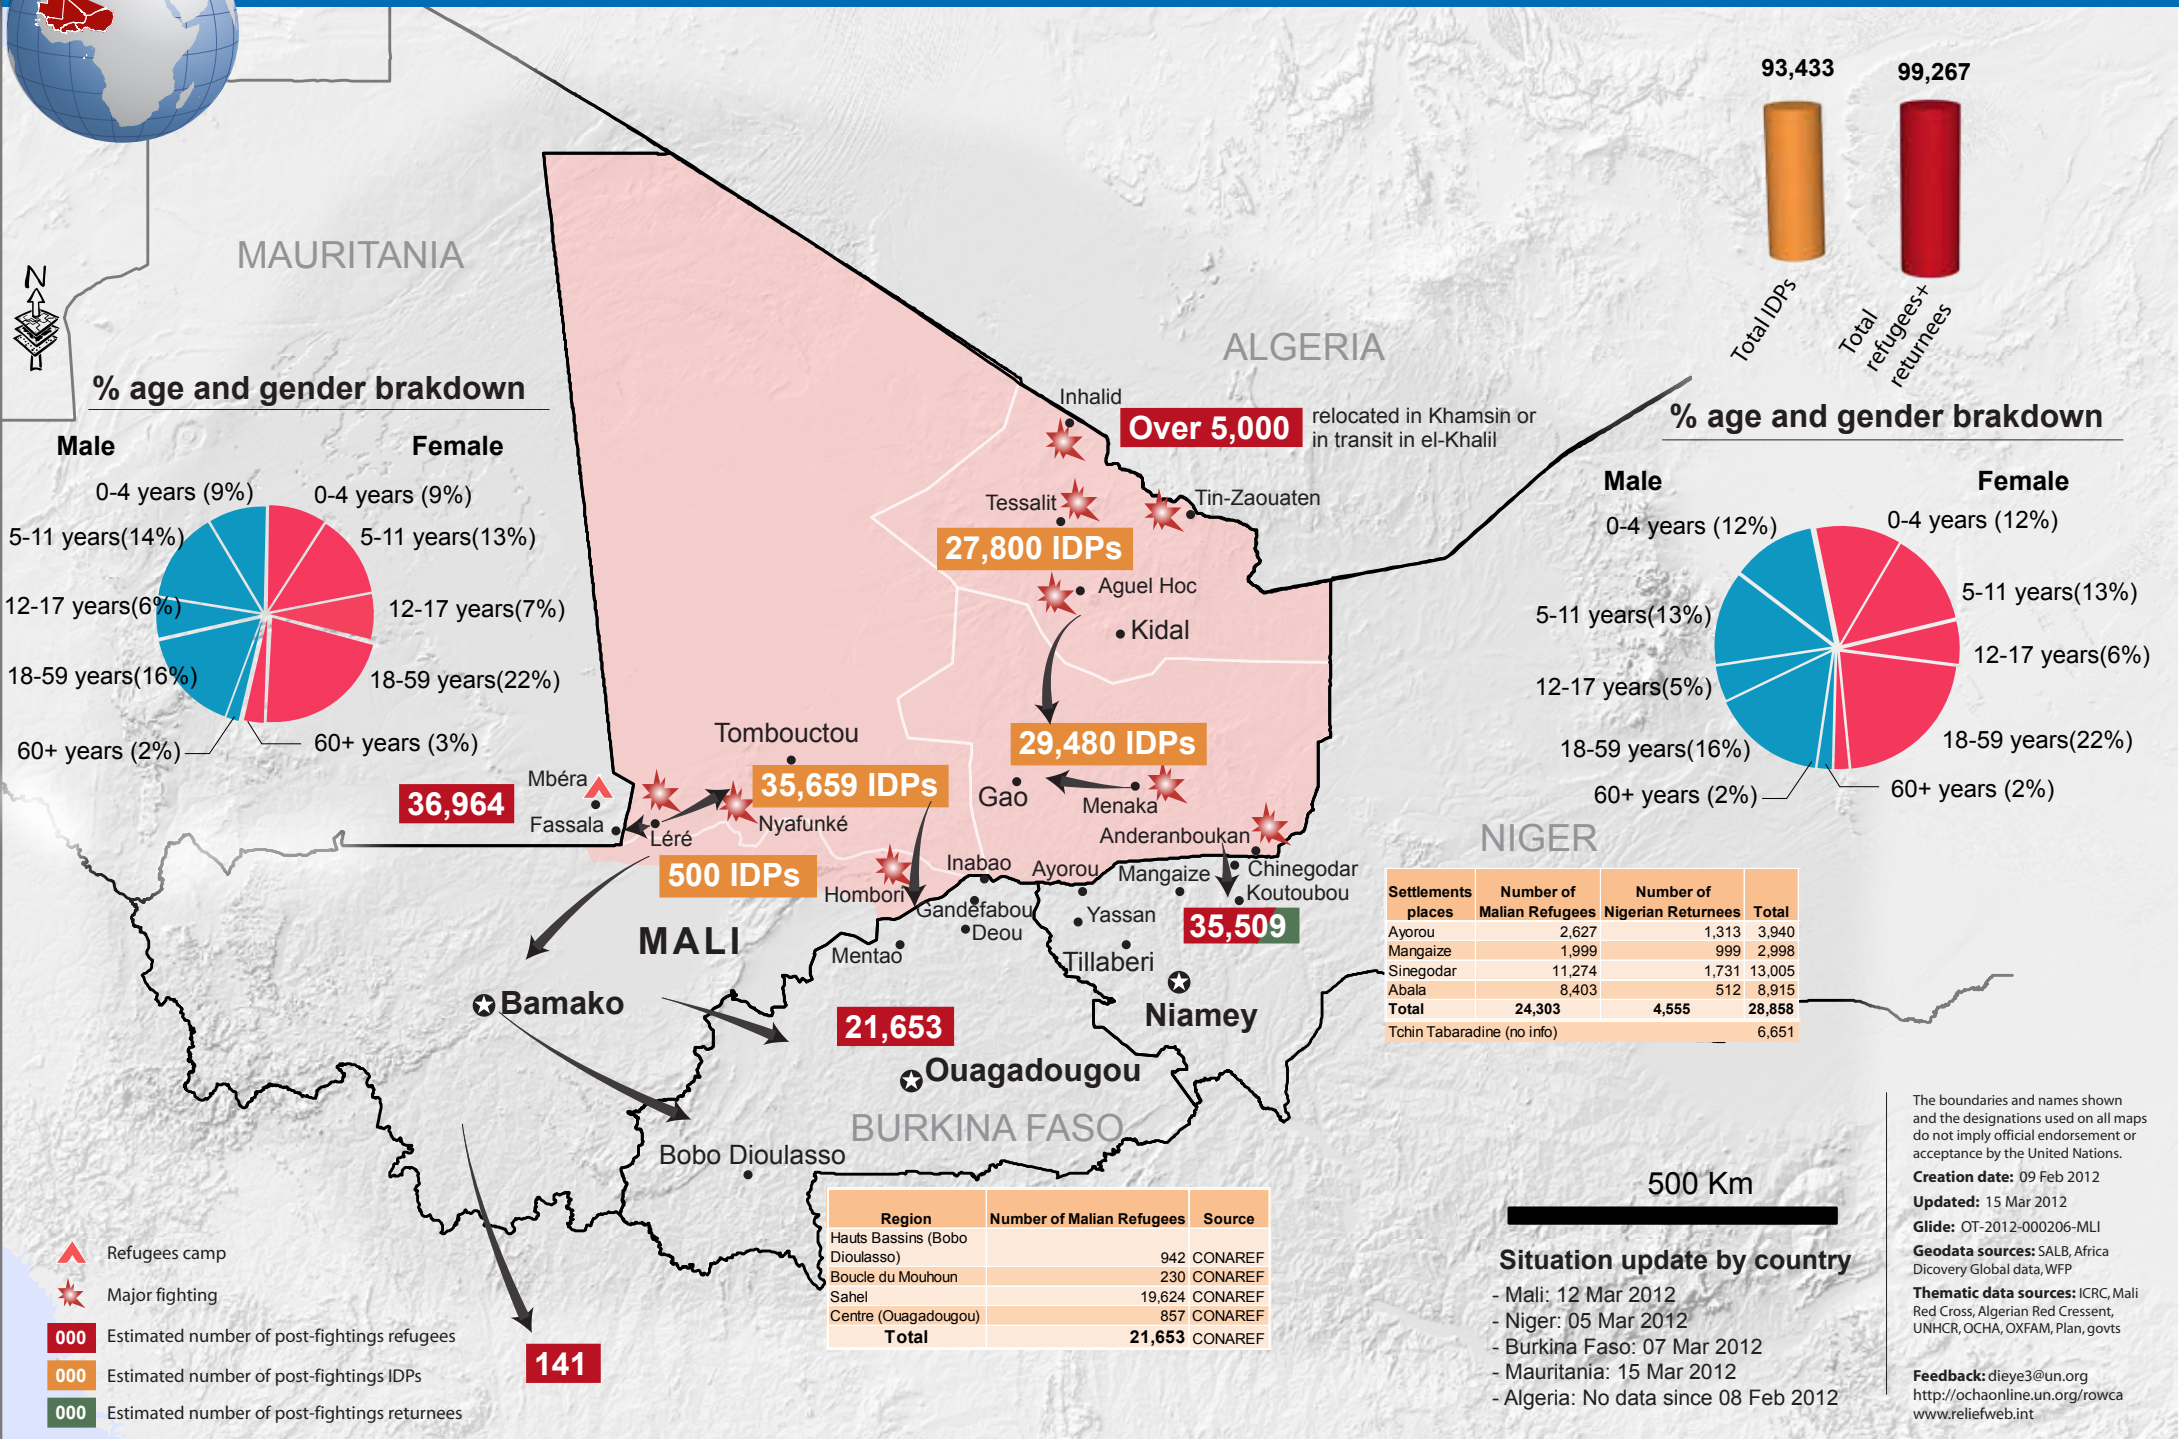

Mali: Armed conflict and populations movement (updated at 15 Mar 2012)

MAURITANIA

ALGERIA

NIGER

BURKINA FASO

Settlements places	Number of Malian Refugees	Number of Nigerian Returnees	Total
Ayorou	2,627	1,313	3,940
Mangaize	1,999	999	2,998
Sinegodar	11,274	1,731	13,005
Abala	8,403	512	8,915
Total	24,303	4,555	28,858
Tchin Tabaradine (no info)			6,651

Region	Number of Malian Refugees	Source
Hauts Bassins (Bobo Dioulasso)	942	CONAREF
Boucle du Mouhoun	230	CONAREF
Sahel	19,624	CONAREF
Centre (Ouagadougou)	857	CONAREF
Total	21,653	CONAREF

Situation update by country

- Mali: 12 Mar 2012
- Niger: 05 Mar 2012
- Burkina Faso: 07 Mar 2012
- Mauritania: 15 Mar 2012
- Algeria: No data since 08 Feb 2012

The boundaries and names shown and the designations used on all maps do not imply official endorsement or acceptance by the United Nations.

141

Over 5,000 relocated in Khamsin or in transit in el-Khalil

27,800 IDPs

29,480 IDPs

35,659 IDPs

35,509

21,653

500 Km