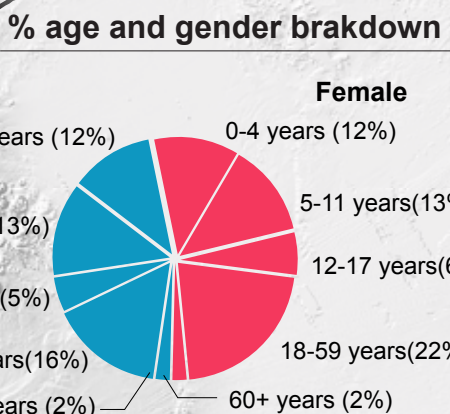

Mali: Armed conflict and populations movement (updated at 15 Mar 2012)

MAURITANIA

ALGERIA

NIGER

BURKINA FASO

Settlements places	Number of Malian Refugees	Number of Nigerian Returnees	Total
Ayorou	2,627	1,313	3,940
Mangaize	1,999	999	2,998
Sinegodar	11,274	1,731	13,005
Abala	8,403	512	8,915
Total	24,303	4,555	28,858
Tchin Tabaradine (no info)			6,651