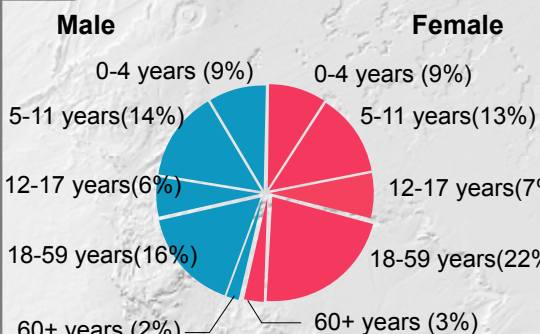

Mali: Armed conflict and populations movement (updated at 15 Mar 2012)

MAURITANIA

ALGERIA

NIGER

BURKINA FASO

Settlements places	Number of Malian Refugees	Number of Nigerian Returnees	Total
Ayorou	2,627	1,313	3,940
Mangaize	1,999	999	2,998
Sinegodar	11,274	1,731	13,005
Abala	8,403	512	8,915
Total	24,303	4,555	28,858
Tchin Tabaradine (no info)			6,651