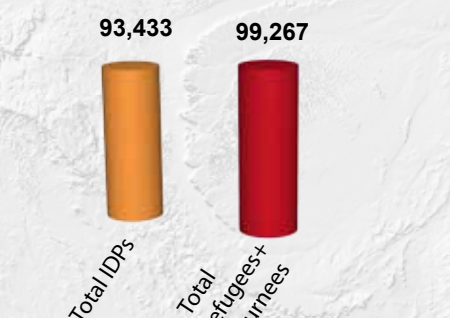

Mali: Armed conflict and populations movement (updated at 15 Mar 2012)

MAURITANIA

ALGERIA

NIGER

BURKINA FASO

Settlements places	Number of Malian Refugees	Number of Nigerian Returnees	Total
Ayorou	2,627	1,313	3,940
Mangaize	1,999	999	2,998
Sinegodar	11,274	1,731	13,005
Abala	8,403	512	8,915
Total	24,303	4,555	28,858
Tchin Tabaradine (no info)			6,651

Region	Number of Malian Refugees	Source
Hauts Bassins (Bobo Dioulasso)	942	CONAREF
Boucle du Mouhoun	230	CONAREF
Sahel	19,624	CONAREF
Centre (Ouagadougou)	857	CONAREF
Total	21,653	CONAREF

Situation update by country