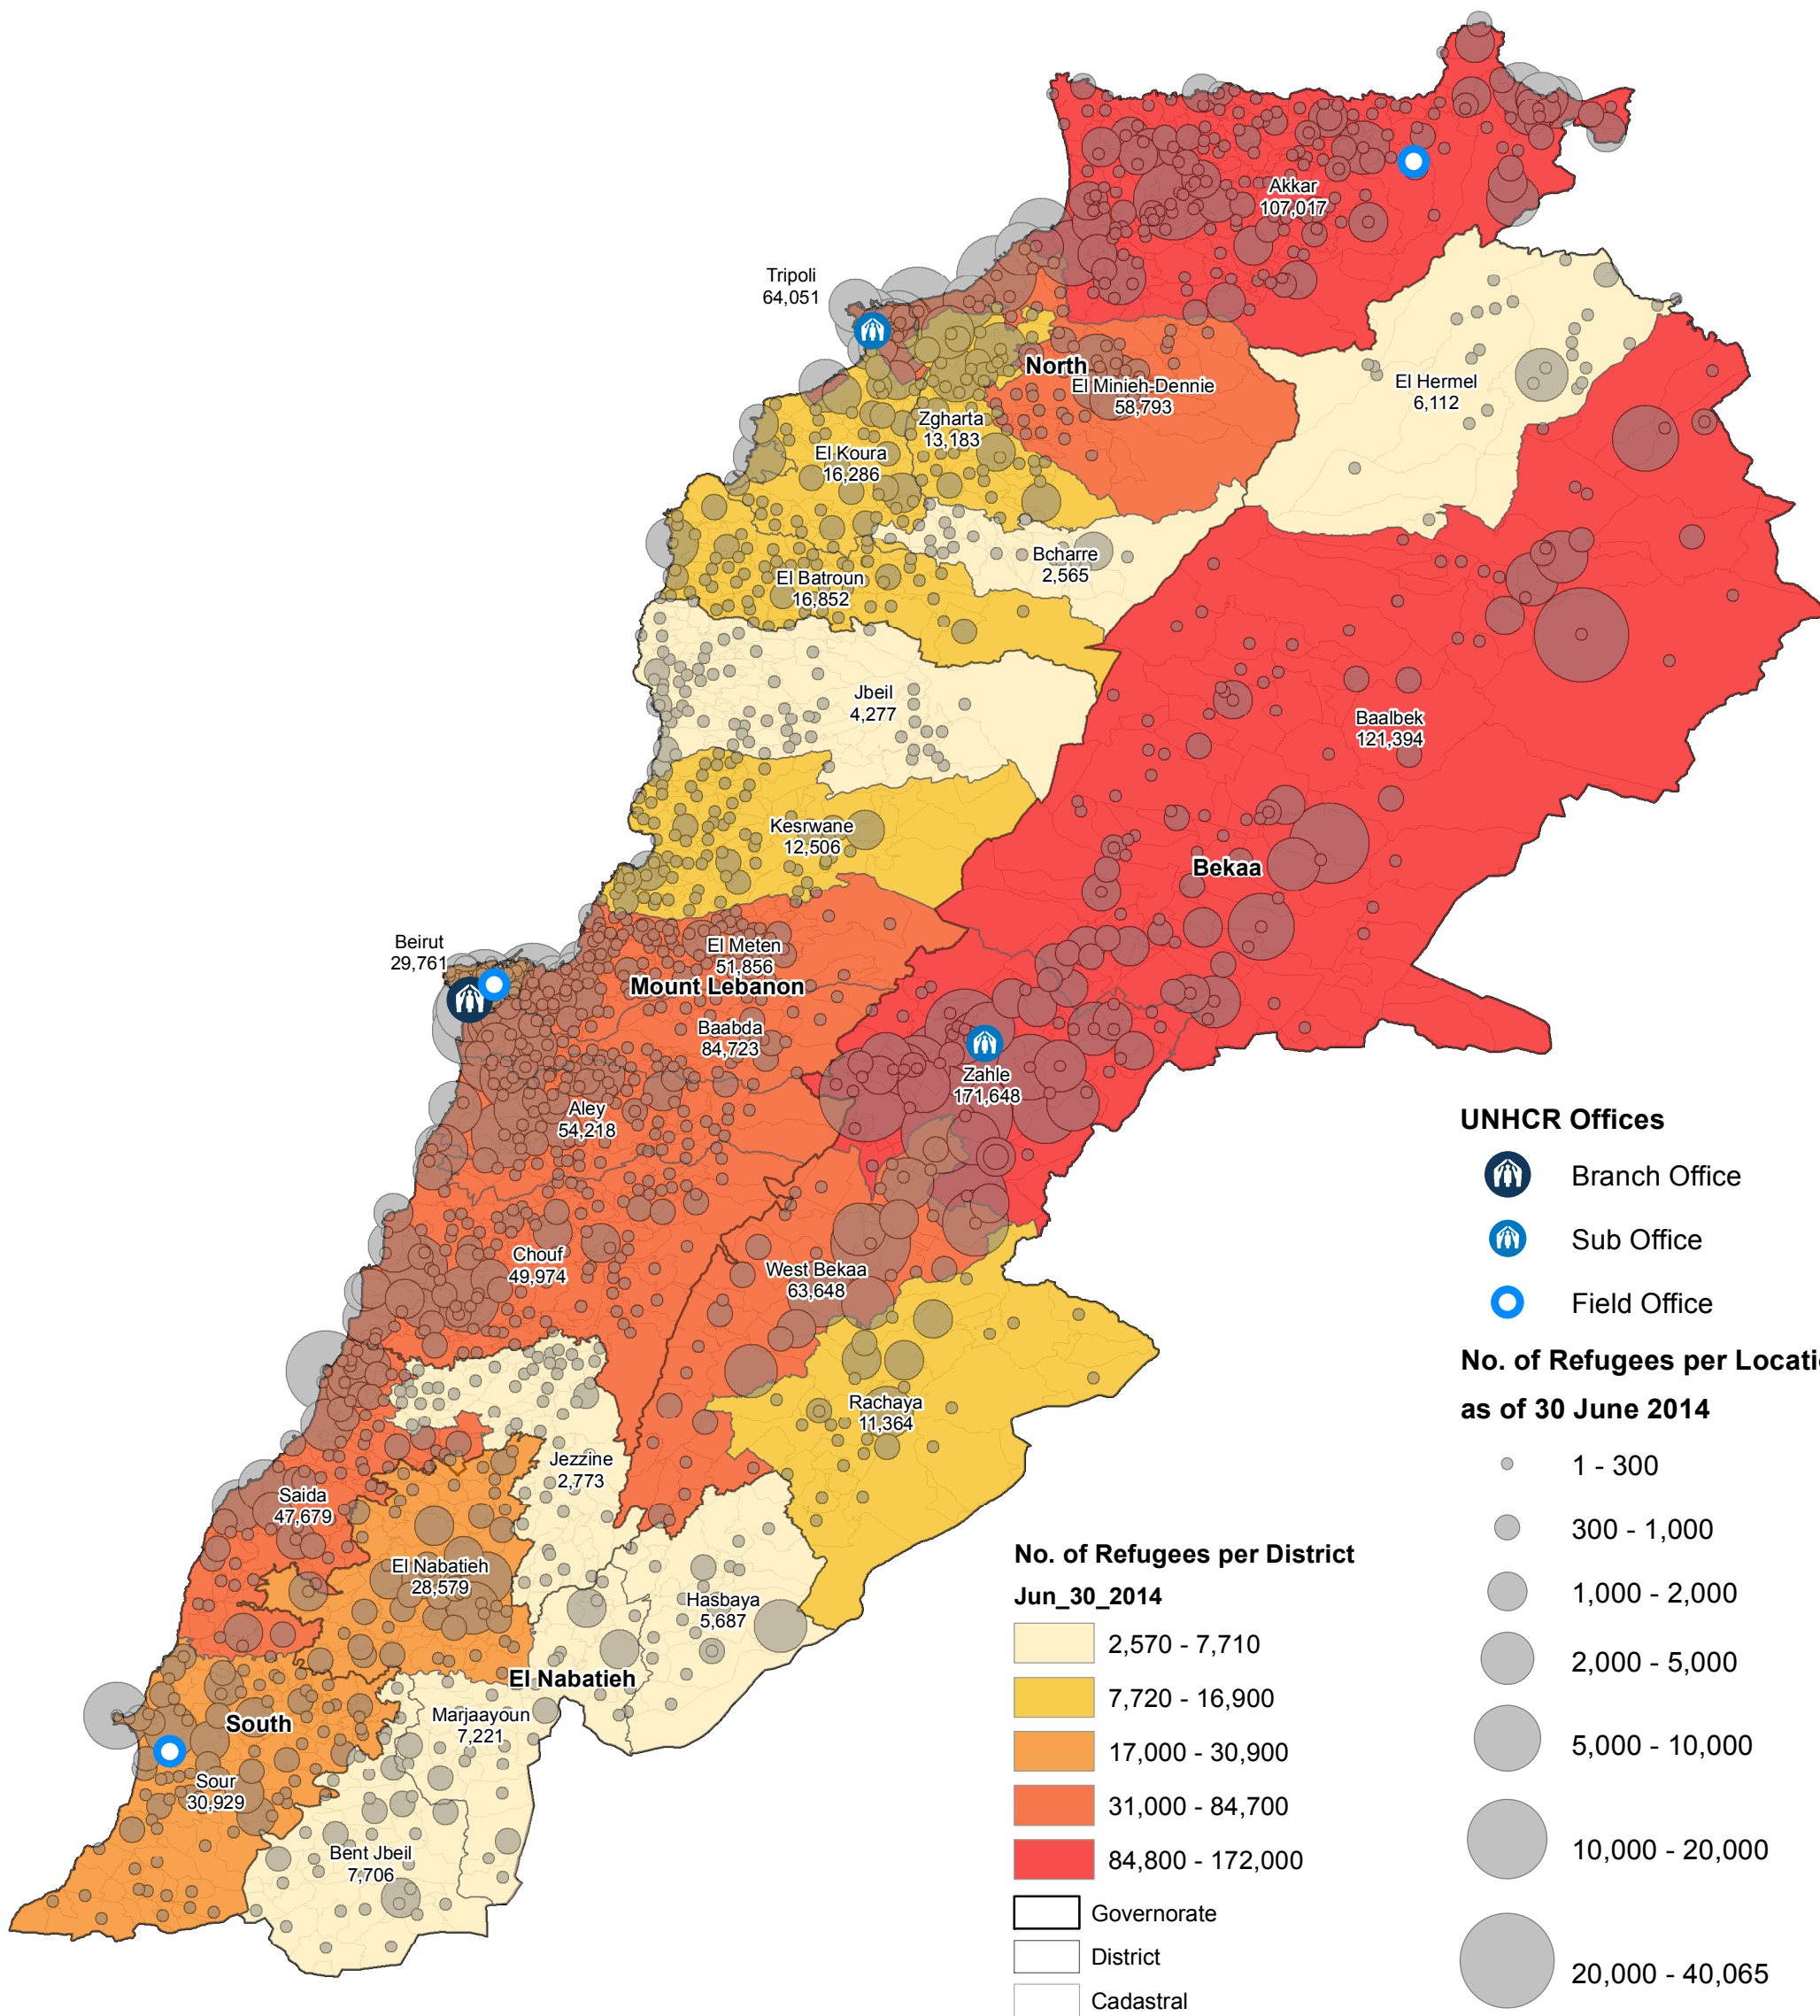

SYRIA REFUGEE RESPONSE

LEBANON Syrian Refugees Registered as of 30 June 2014

UNHCR Lebanon - Beirut
Country Office

Total No. of Refugees **1,119,585**
 Refugees Registered **1,070,802**
 Refugees Awaiting **48,783**

UNHCR Offices

- Branch Office (Icon: Building with flag)
- Sub Office (Icon: Building)
- Field Office (Icon: Circle with flag)

No. of Refugees per Location as of 30 June 2014

- 1 - 300 (Small grey circle)
- 300 - 1,000 (Medium-small grey circle)
- 1,000 - 2,000 (Medium grey circle)
- 2,000 - 5,000 (Large grey circle)
- 5,000 - 10,000 (Very large grey circle)
- 10,000 - 20,000 (Extremely large grey circle)
- 20,000 - 40,065 (Largest grey circle)

No. of Refugees per District Jun_30_2014

- 2,570 - 7,710 (Lightest yellow)
- 7,720 - 16,900 (Yellow)
- 17,000 - 30,900 (Orange)
- 31,000 - 84,700 (Dark orange)
- 84,800 - 172,000 (Red)

Governorate
 District
 Cadastral

The boundaries, names, and designations used on this map do not imply official endorsement of the United Nations or UNHCR. All data used were the best available at the time of map production.

Data Sources: