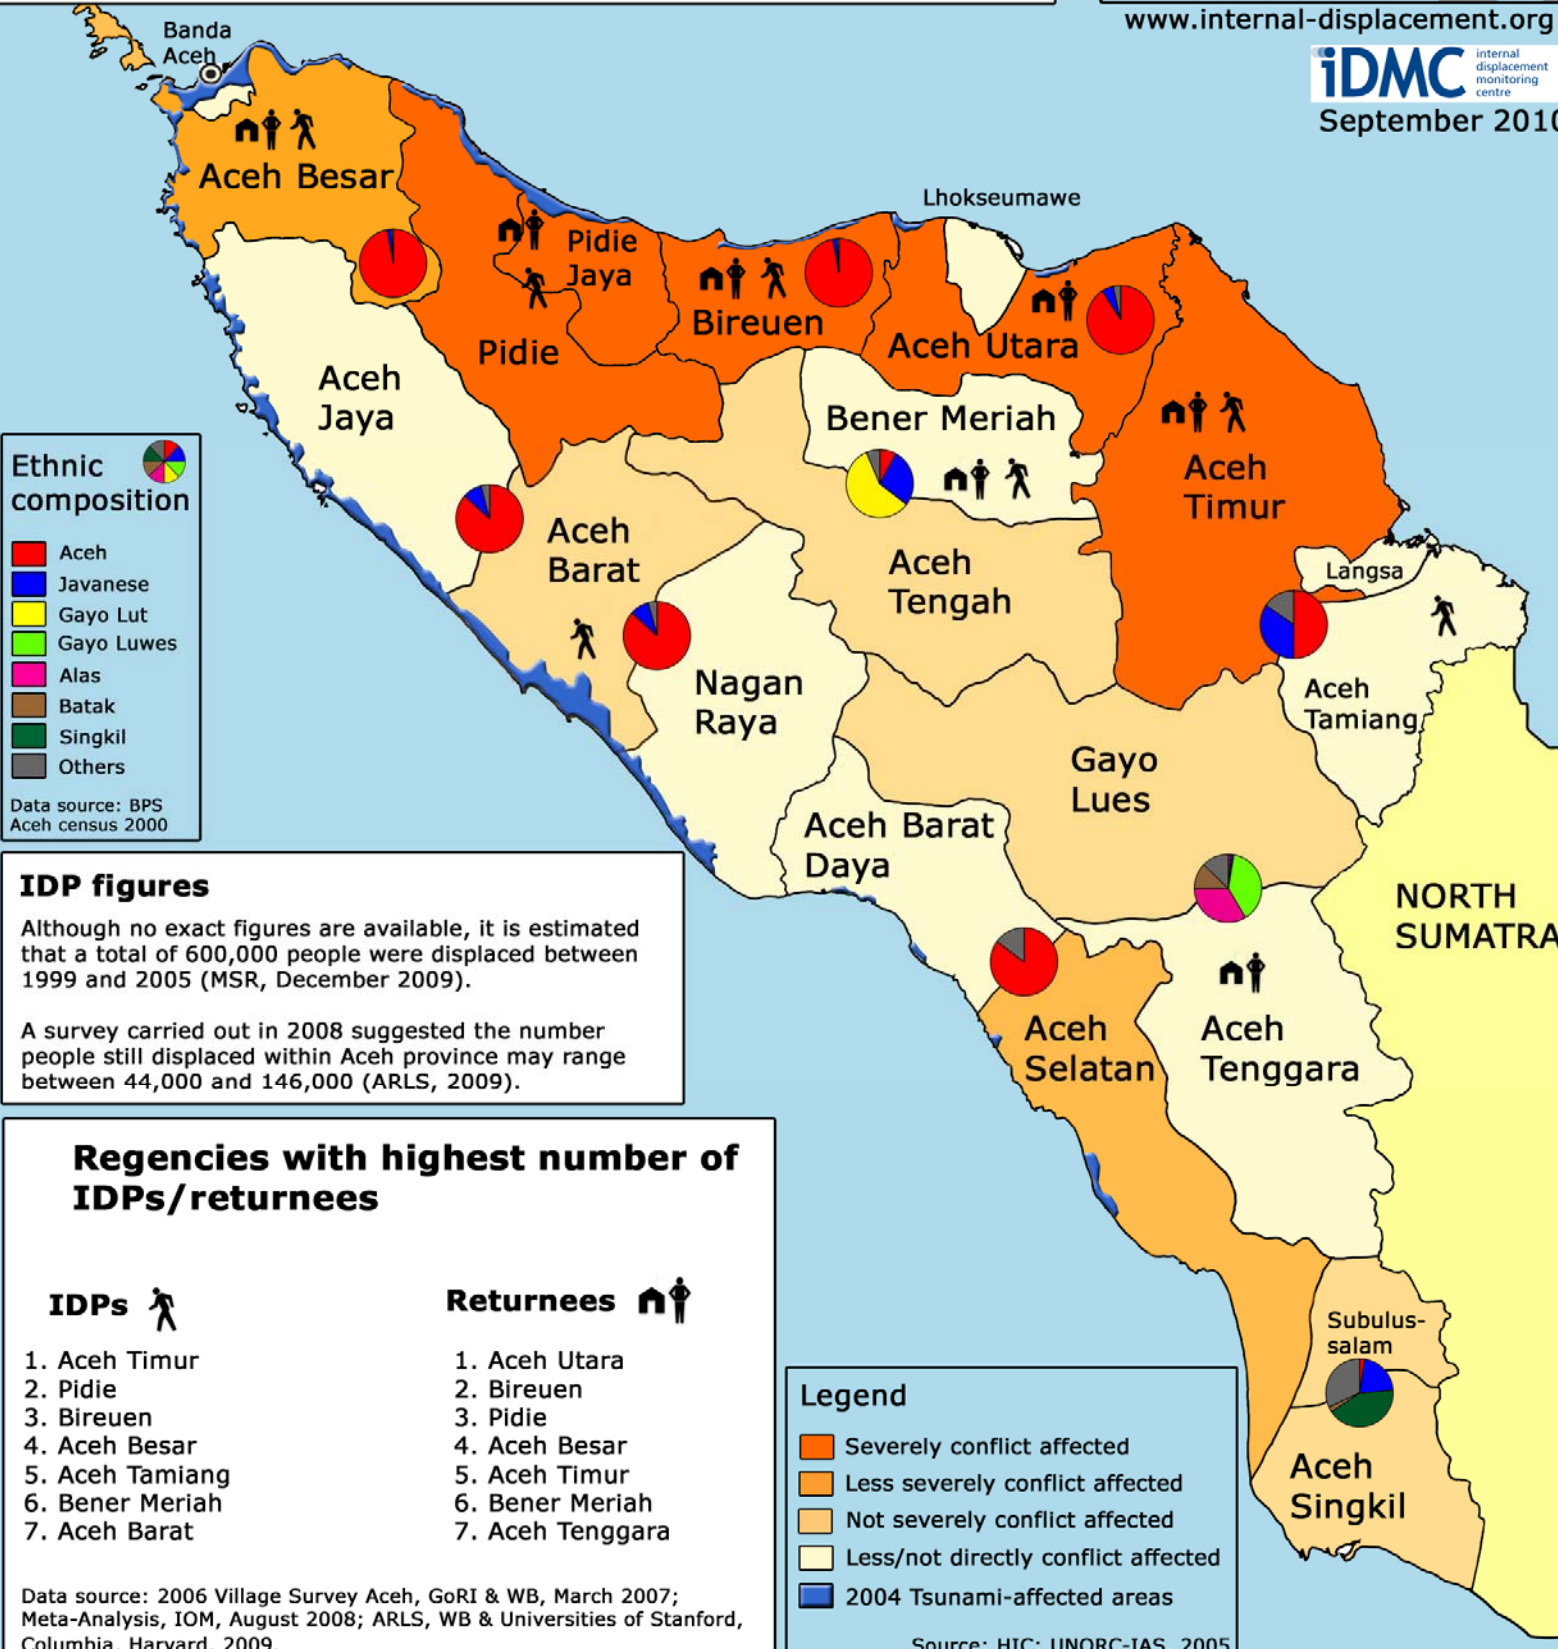

# Indonesia: Conflict and displacement in Aceh

www.internal-displacement.org

**IDMC** internal displacement monitoring centre  
September 2010

The boundaries and names shown and the designations used on this map do not imply official endorsement or acceptance by the IDMC.