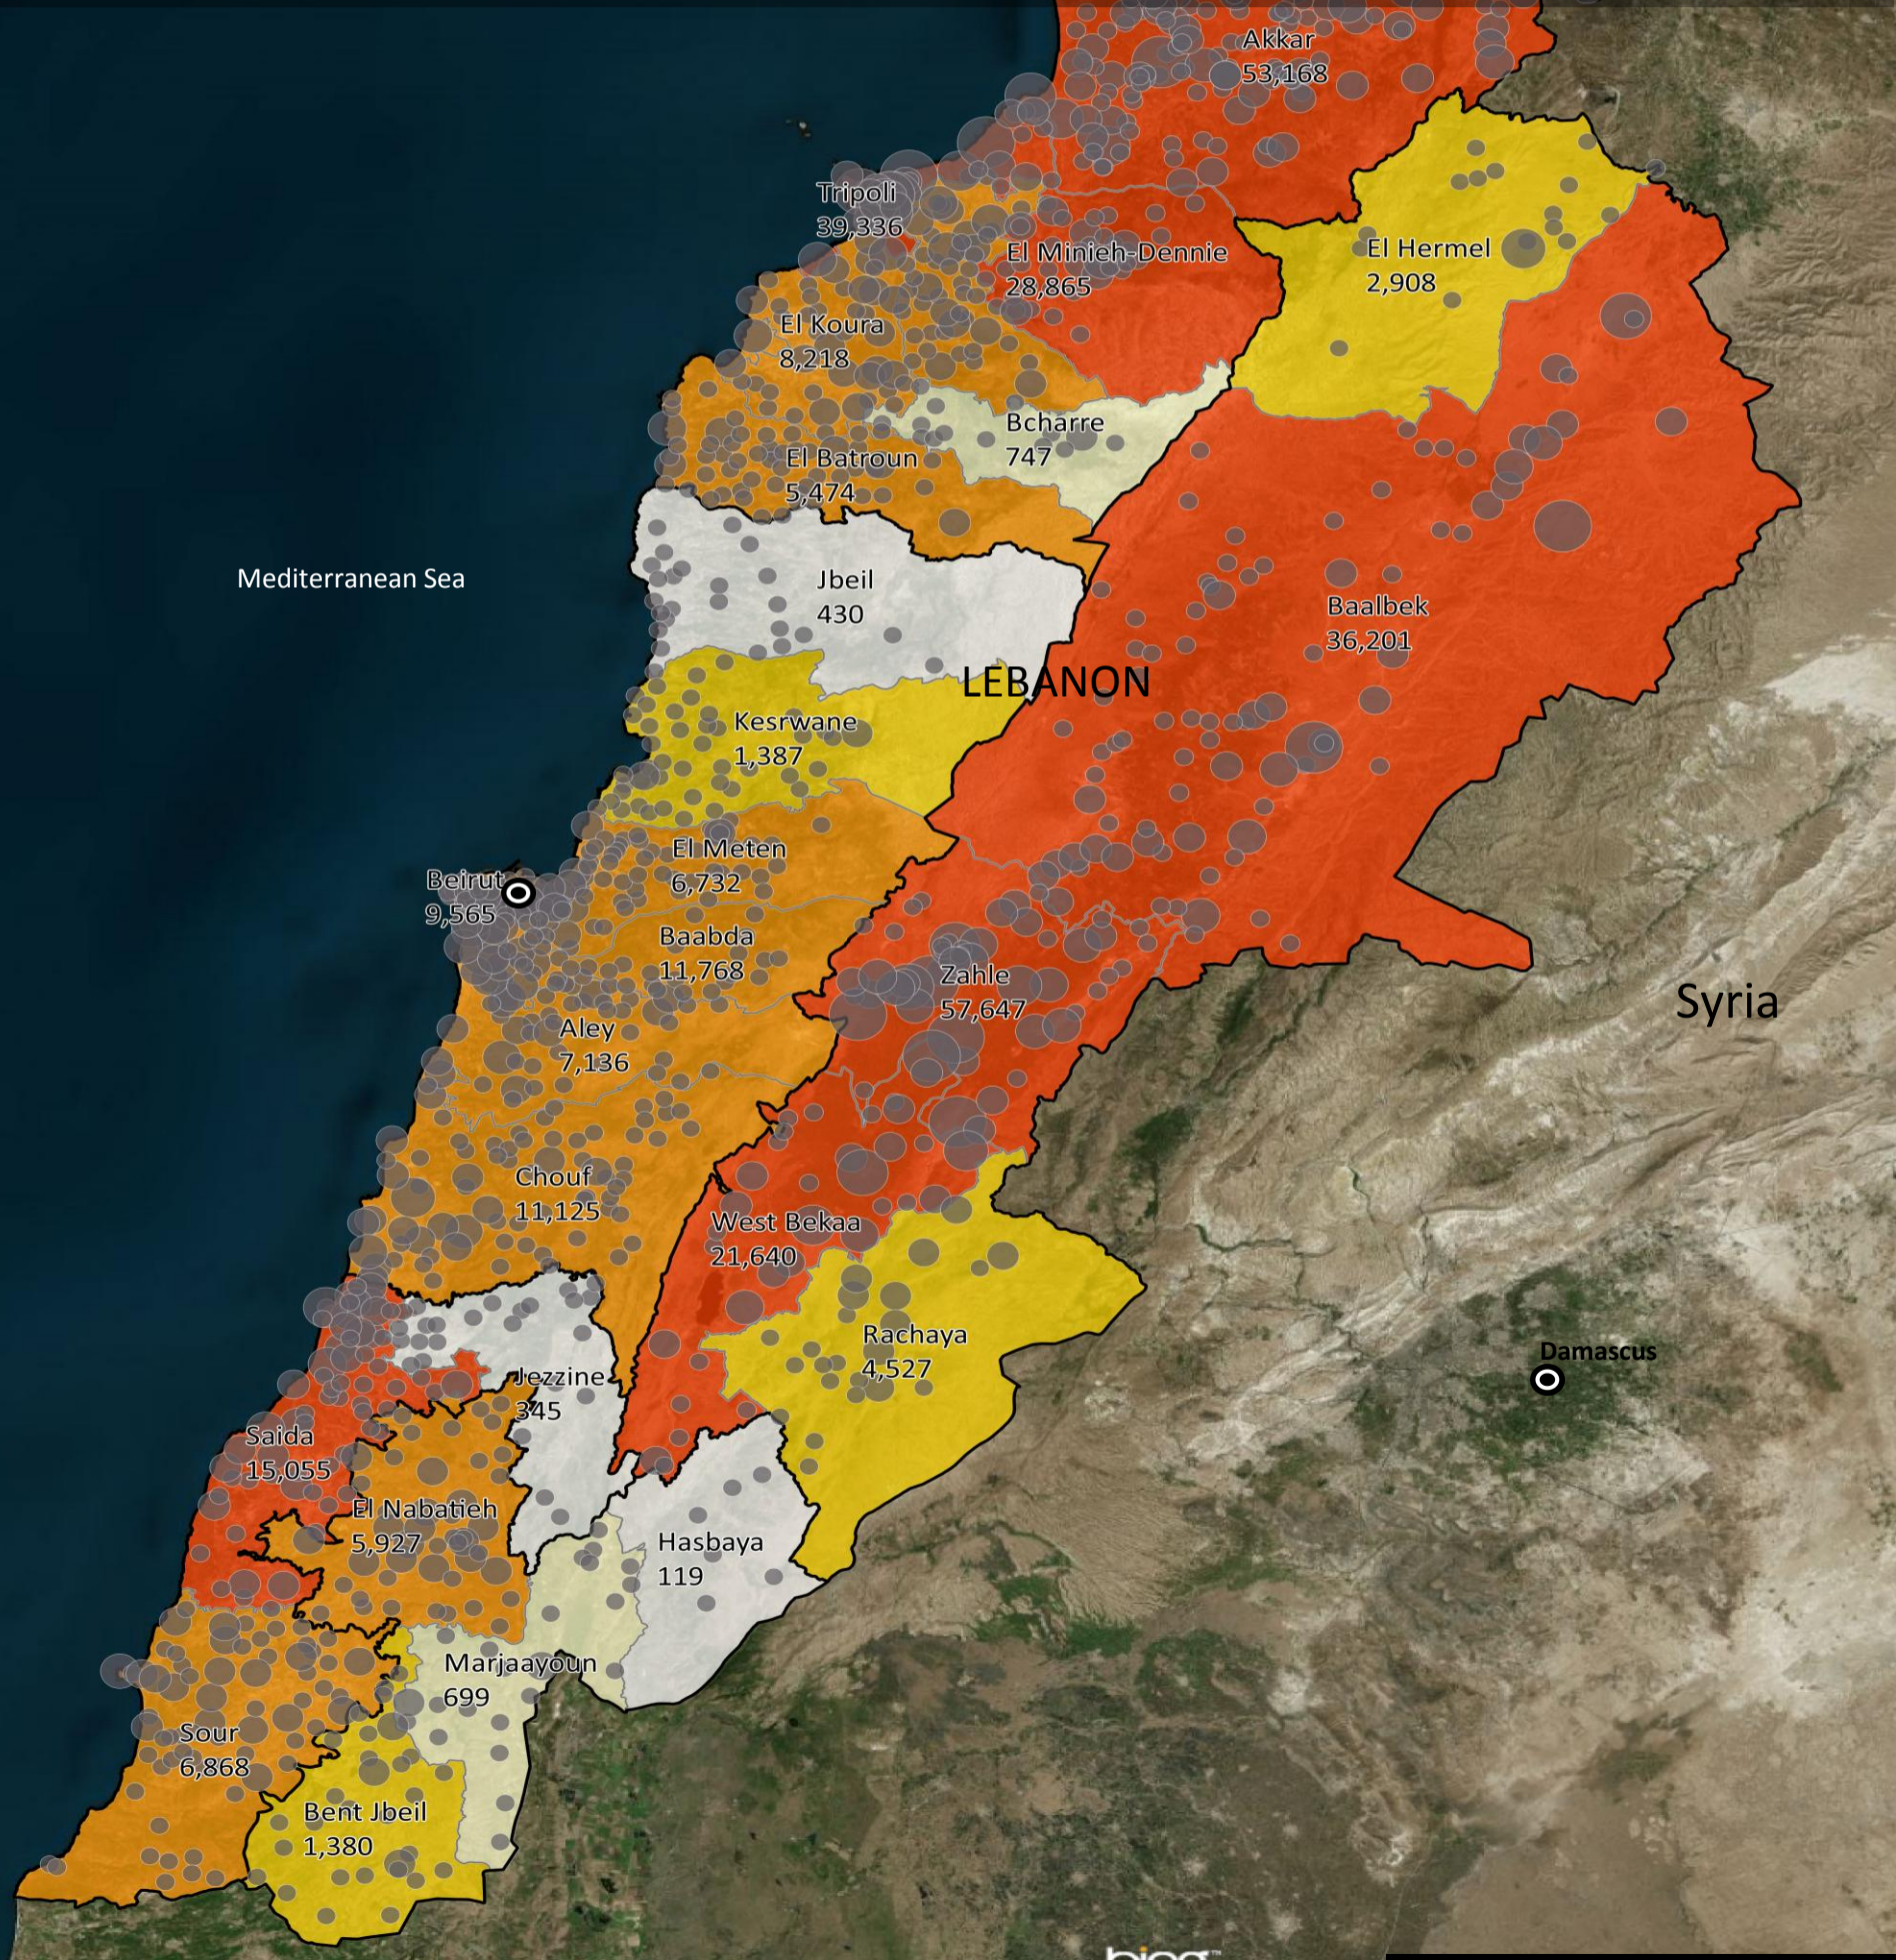

UNHCR Lebanon - Syrian Refugees Registered in Lebanon

453,495
Refugees in Lebanon

343,843 Registered

109,652 Awaiting Registration

30 Apr 2013

Legend

Registered Syrian Refugees

- < 100
- 100 - 1,000
- 1,000 - 2,000
- 2,000 - 3,000
- 3,000 - 5,000
- 5,000 - 10,000

- 0 - 500
- 500 - 1,000
- 1,000 - 5,000
- 5,000 - 15,000
- 15,000 - 60,000

- Country Capital
- District Boundaries
- Governorate Boundaries

For more information, visit <http://data.unhcr.org/syrianrefugees> or contact ghosn@unhcr.org Source: UNHCR Lebanon, bing maps

Note: The boundaries and names shown and the designations used on this map do not imply official endorsement or acceptance by the United Nations