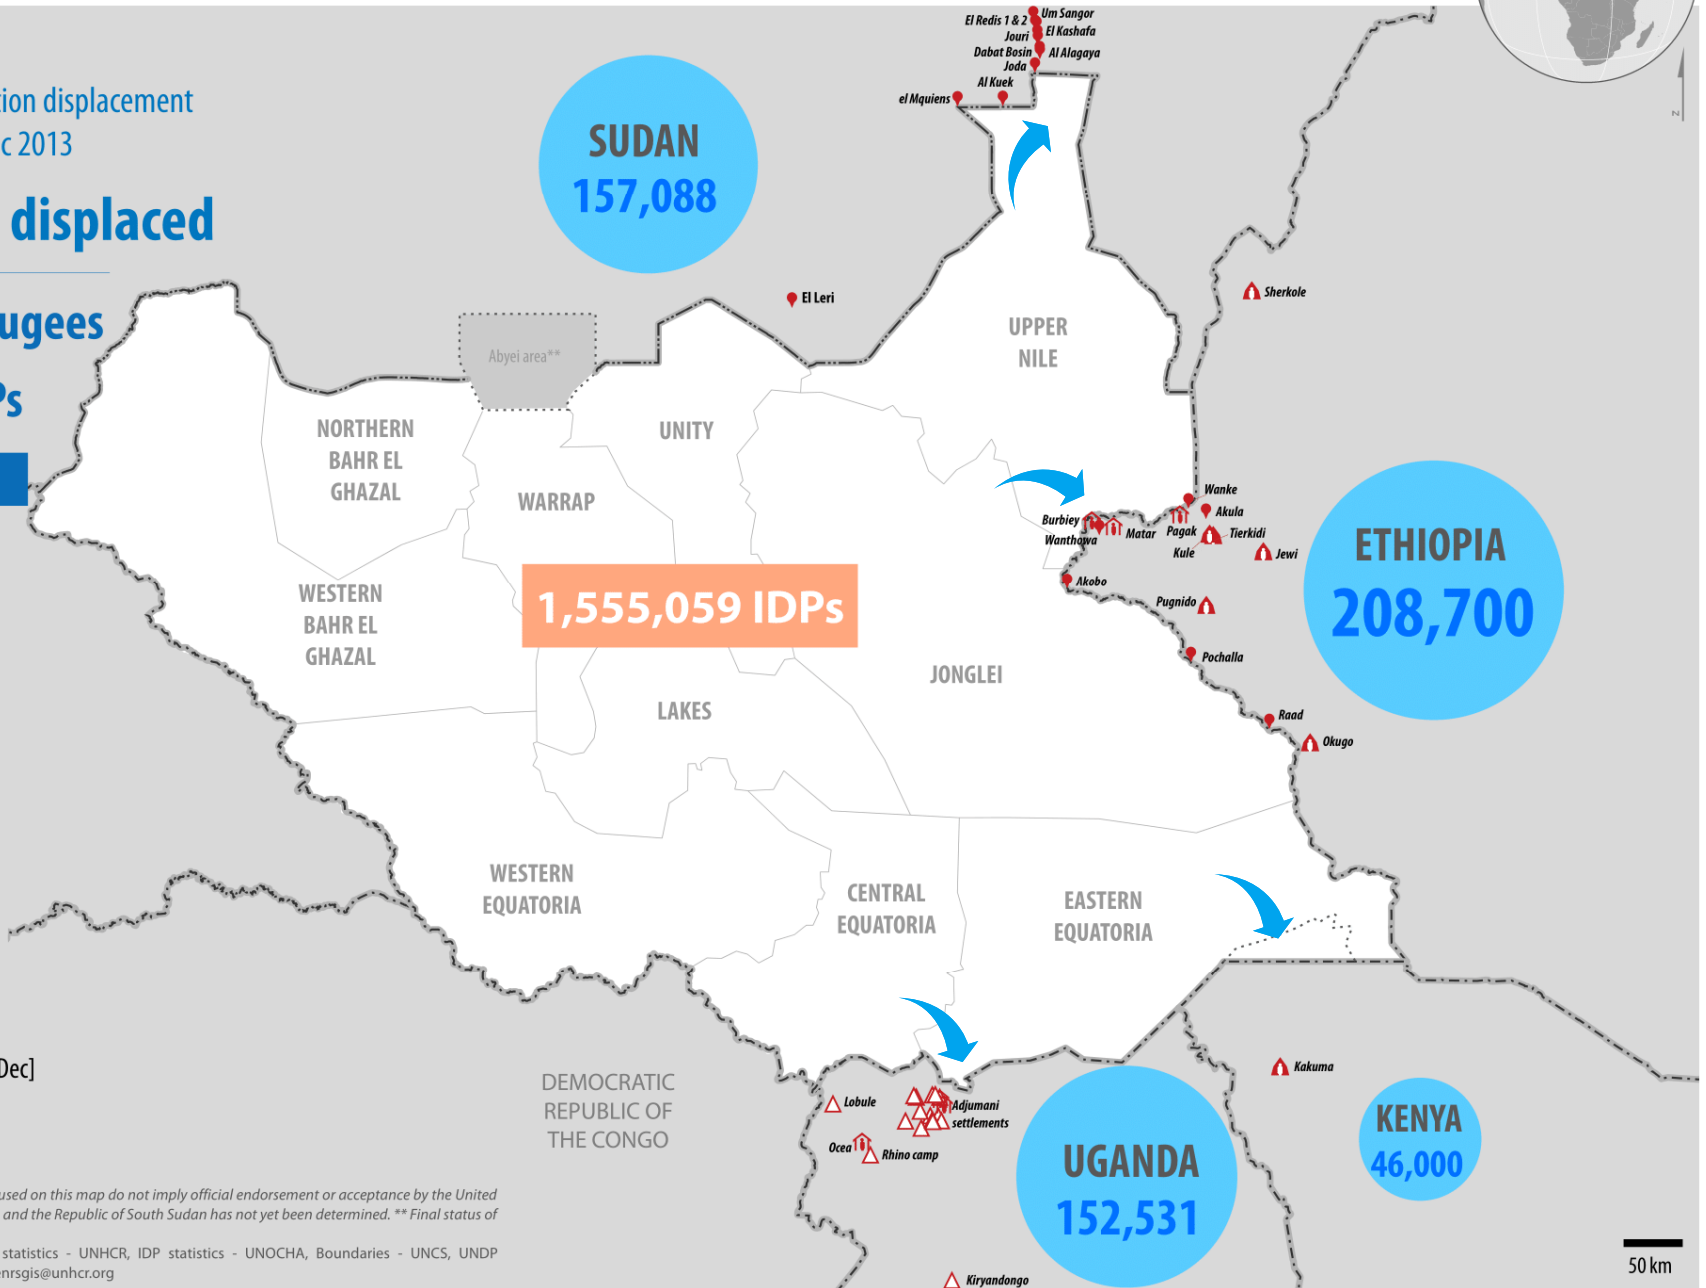

# South Sudan Emergency: Regional overview of refugees from South Sudan

New arrivals since 15 Dec 2013 | as of 04 June 2015

total population displacement  
since 15 Dec 2013

## 2.1 M total displaced

### 1,555,059 IDPs

**SUDAN**  
157,088

**ETHIOPIA**  
208,700

**1,555,059 IDPs**

**UGANDA**  
152,531

**KENYA**  
46,000

- Refugee camp
- Refugee settlement
- Refugee transit centre
- Refugee location
- Post-crisis arrivals [Post-15 Dec]
- International boundary
- Undetermined boundary\*

The boundaries and names shown and the designations used on this map do not imply official endorsement or acceptance by the United Nations. \* Final boundary between the Republic of Sudan and the Republic of South Sudan has not yet been determined. \*\* Final status of the Abyei area is not yet determined.