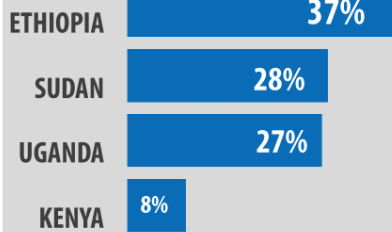

total population displacement
since 15 Dec 2013

2.1 M total displaced

564,319 refugees

1,555,059 IDPs