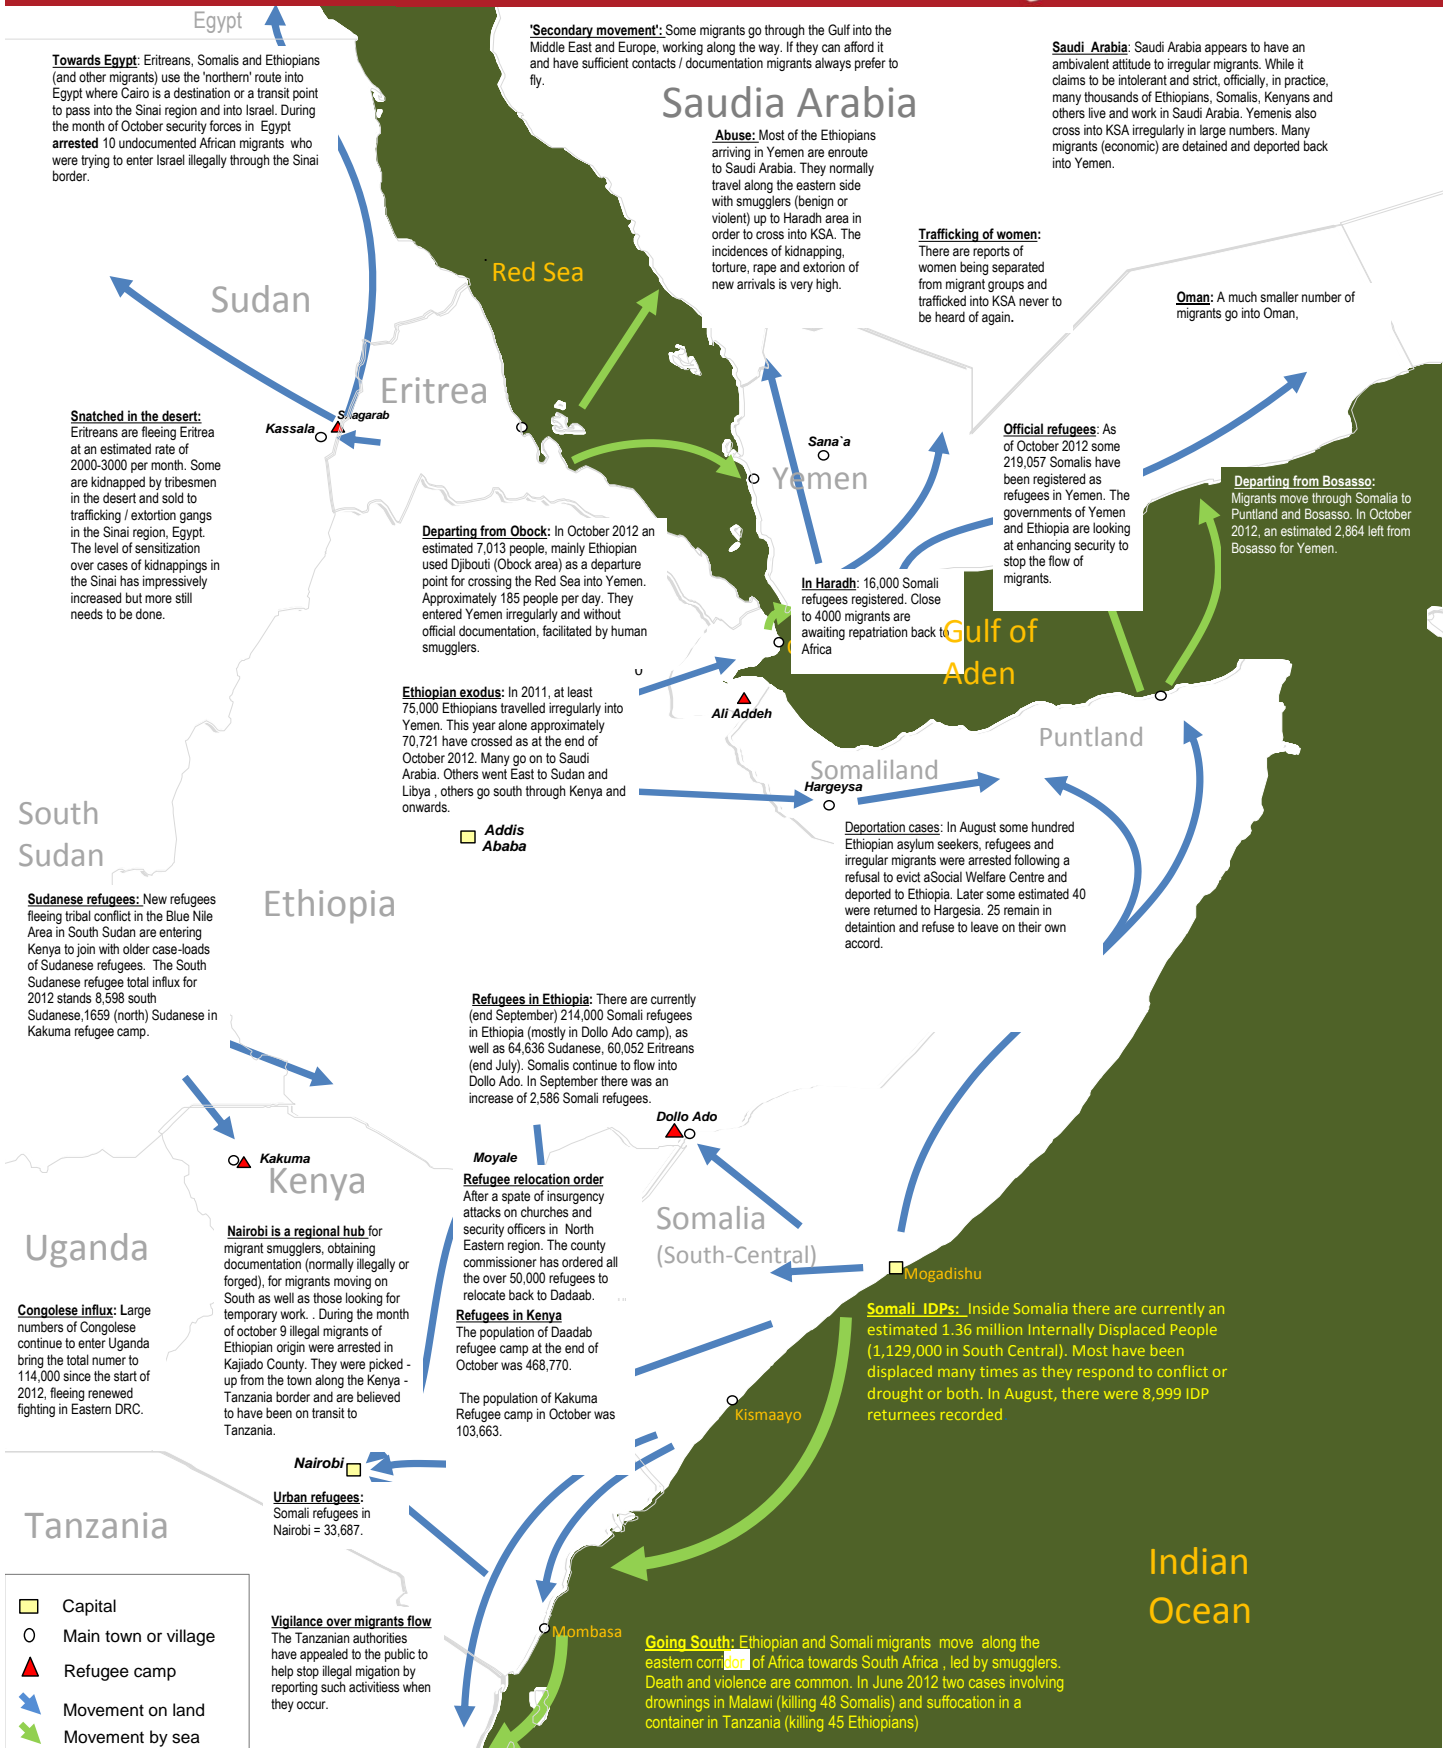

# MIXED MIGRATION IN HORN OF AFRICA AND YEMEN

October 2012

- Capital
- Main town or village
- ▲ Refugee camp
- ➡ Movement on land
- ➡ Movement by sea