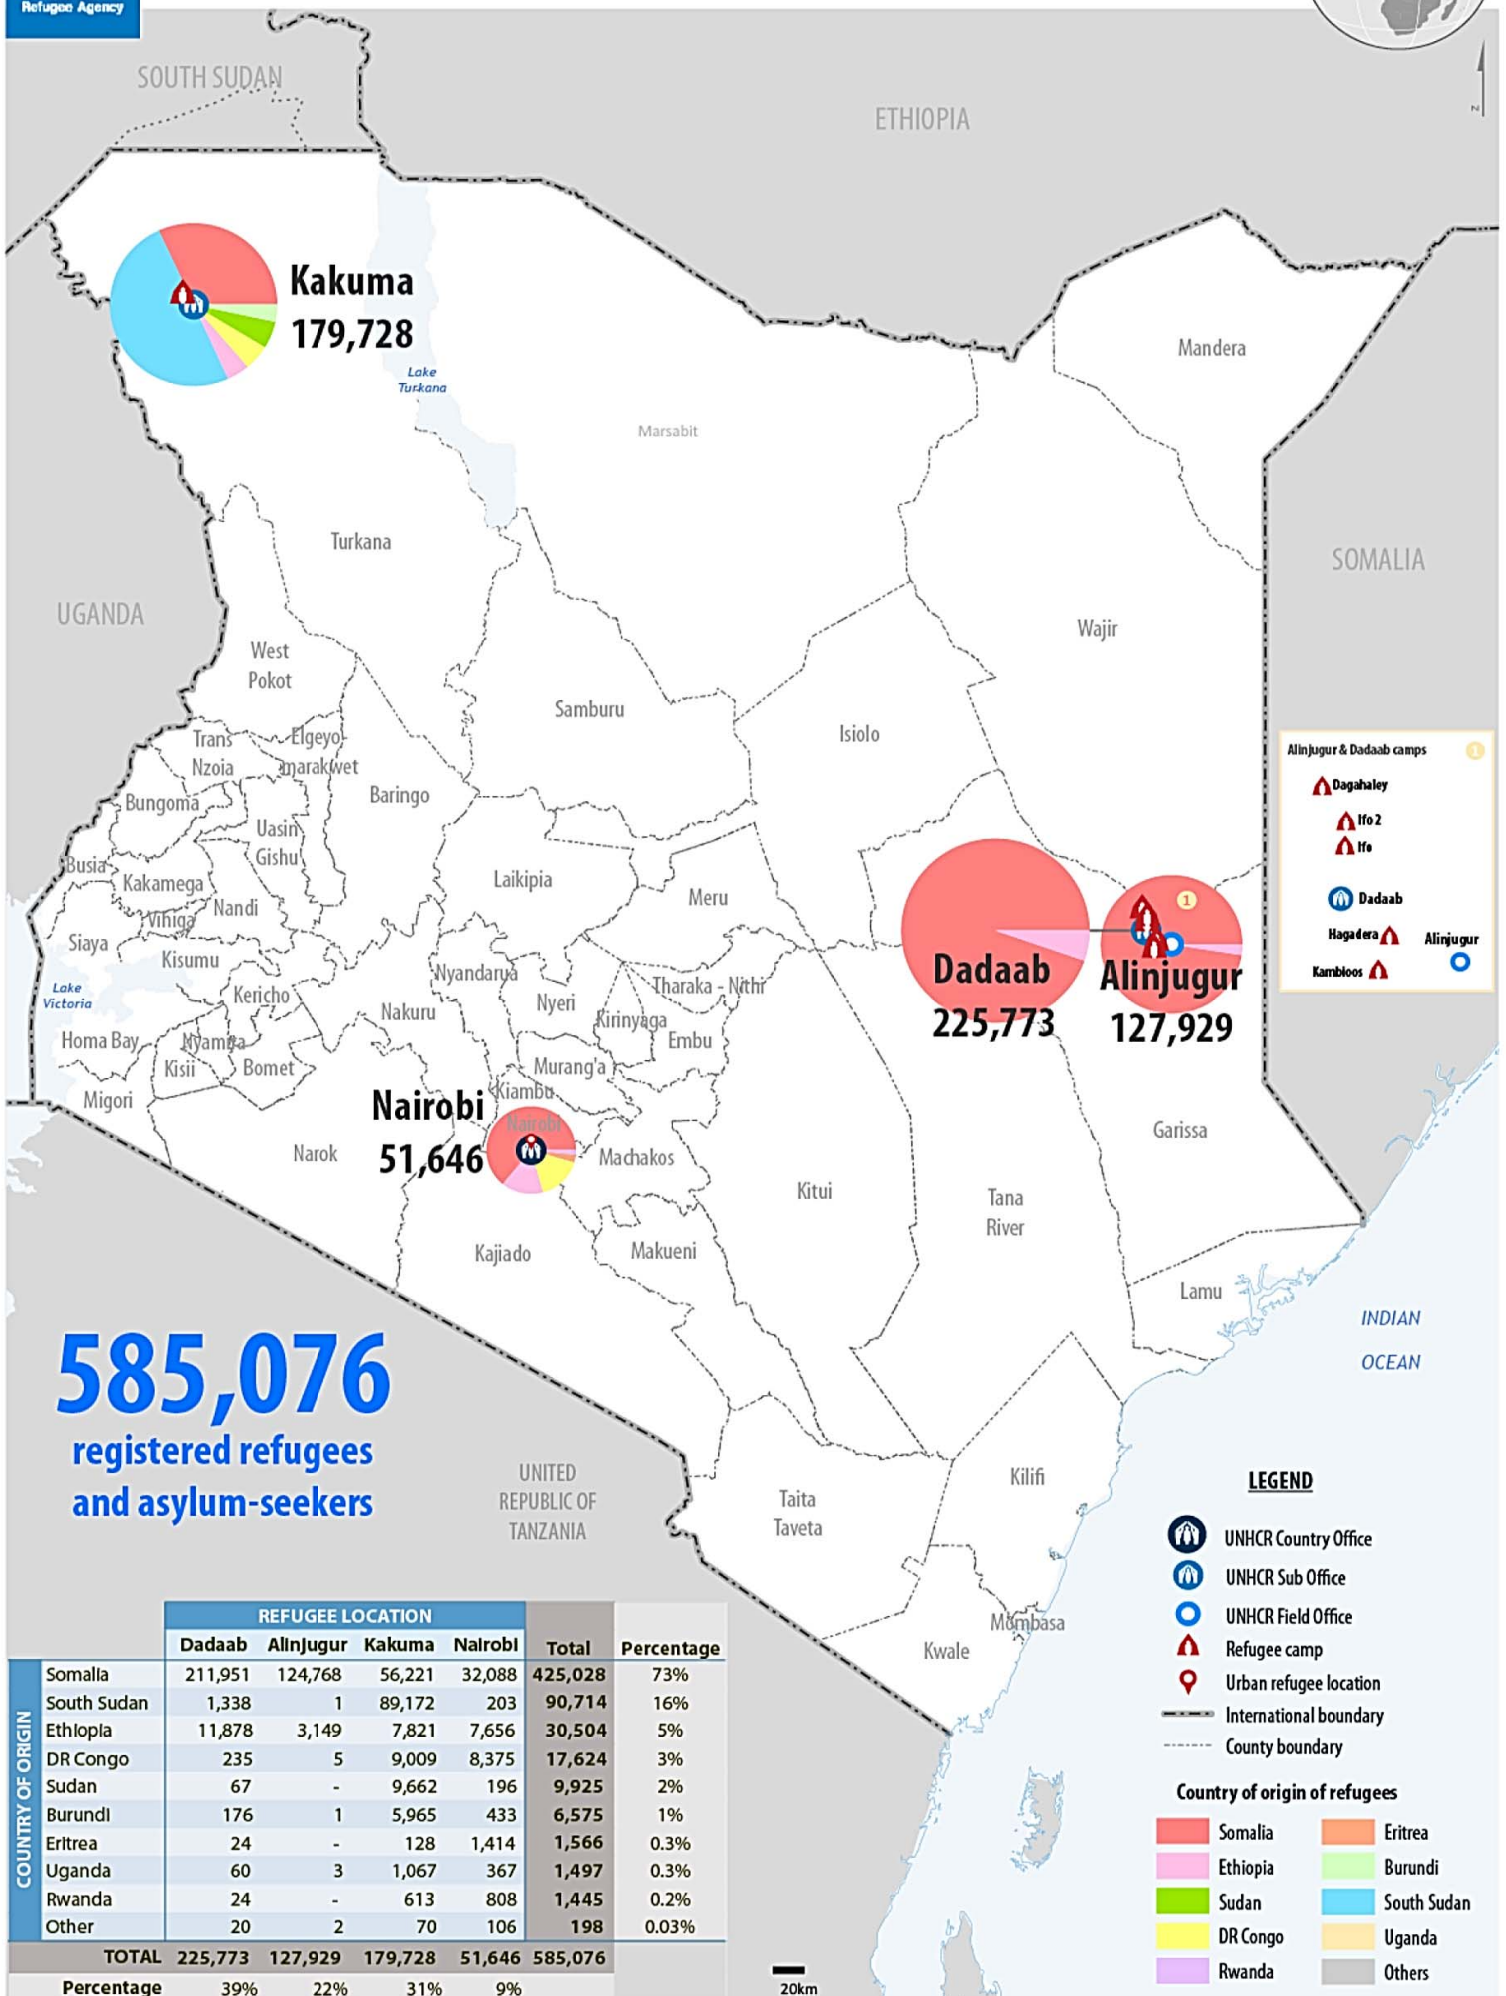

# KENYA: Registered refugees and asylum-seekers

As of 01 February 2015

COUNTRY OF ORIGIN	REFUGEE LOCATION				Total	Percentage
	Dadaab	Alinjugur	Kakuma	Nairobi		
Somalia	211,951	124,768	56,221	32,088	425,028	73%
South Sudan	1,338	1	89,172	203	90,714	16%
Ethiopia	11,878	3,149	7,821	7,656	30,504	5%
DR Congo	235	5	9,009	8,375	17,624	3%
Sudan	67	-	9,662	196	9,925	2%
Burundi	176	1	5,965	433	6,575	1%
Eritrea	24	-	128	1,414	1,566	0.3%
Uganda	60	3	1,067	367	1,497	0.3%
Rwanda	24	-	613	808	1,445	0.2%
Other	20	2	70	106	198	0.03%
<b>TOTAL</b>	<b>225,773</b>	<b>127,929</b>	<b>179,728</b>	<b>51,646</b>	<b>585,076</b>	
<b>Percentage</b>	<b>39%</b>	<b>22%</b>	<b>31%</b>	<b>9%</b>		

The boundaries and names shown and the designations used on this map do not imply official endorsement or acceptance by the United Nations.  
 Creation date: 11 February 2015 Sources: Boundaries - UNCS, Statistics - UNHCR Kenya Feedback: UNHCR Regional Support Hub in Nairobi kenrgis@unhcr.org