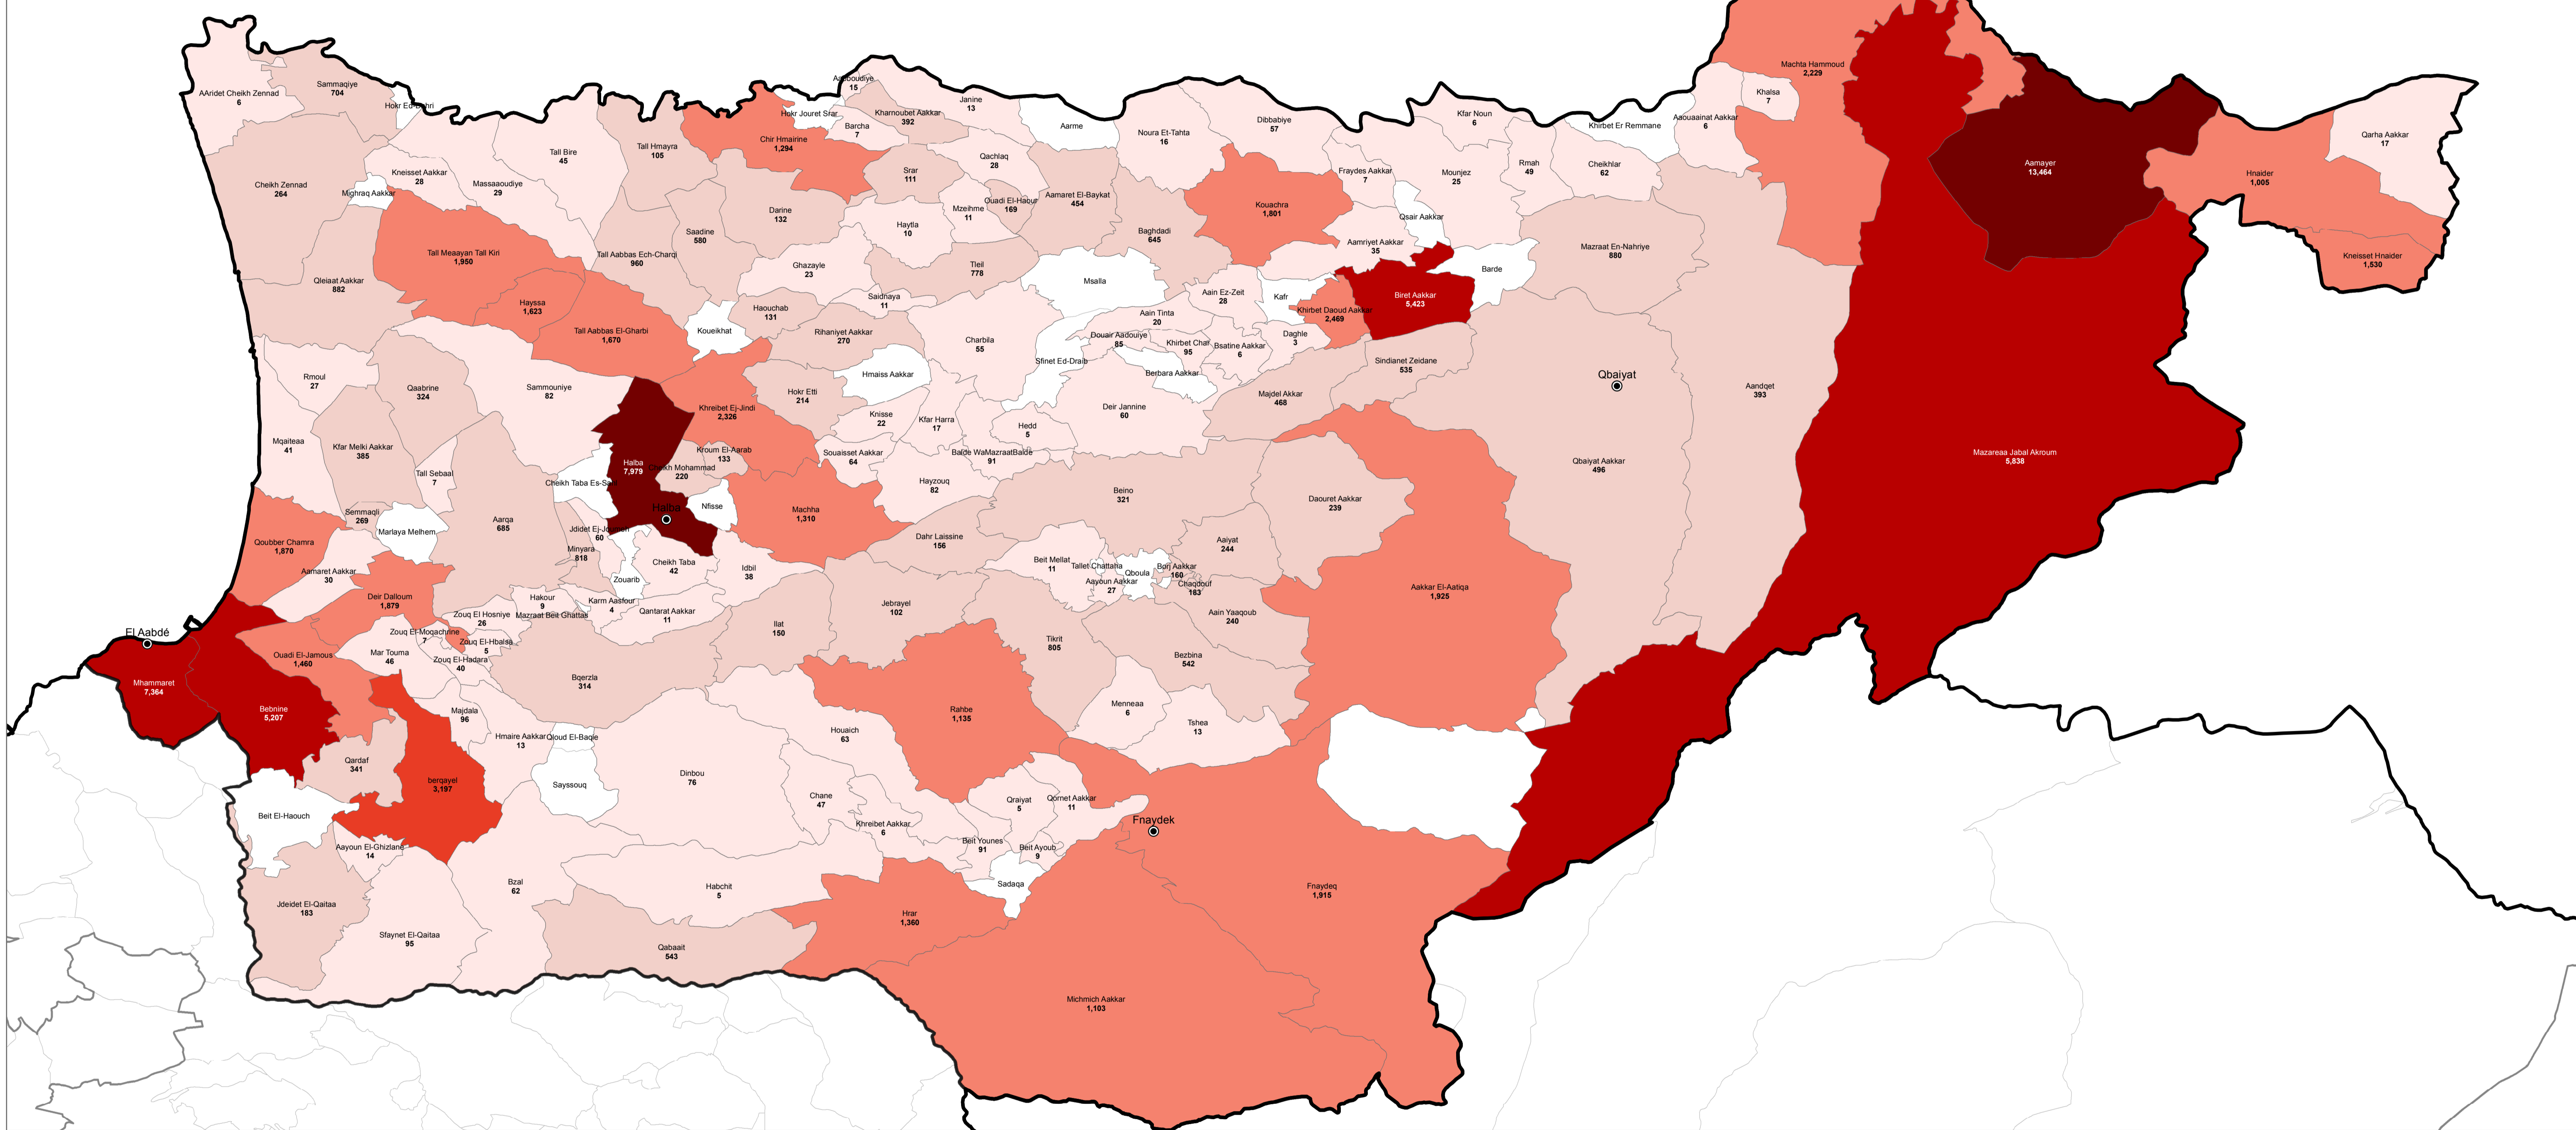

## LEBANON, Akkar Governorate

### Distribution of the Registered Syrian Refugees at the Cadastral Level

As of 30 September 2016

#### AKKAR

Total No. of Household Registered 24,415  
Total No. of Individuals Registered 99,093

**Notes**

This map has been produced by the Inter-Agency Information Management Unit of UNHCR based on maps and material provided by the Government of Lebanon for operational purposes. It does not constitute an official United Nations map. The designations employed and the presentation of material on this map do not imply the expression of any opinion whatsoever on the part of the Secretariat of the United Nations concerning the legal status of any country, territory, city or area or of its authorities, or concerning the delimitation of its frontiers or boundaries.

**Data Sources:**  
- Lebanese Border, Caza and Cadastral Boundaries: NPMPLT 2005.  
- Geographic Projection WGS 1984

Registered Refugees Figures by UNHCR as of 30 September 2016.  
For more information contact Diana El Habr at elhabr@unhcr.org