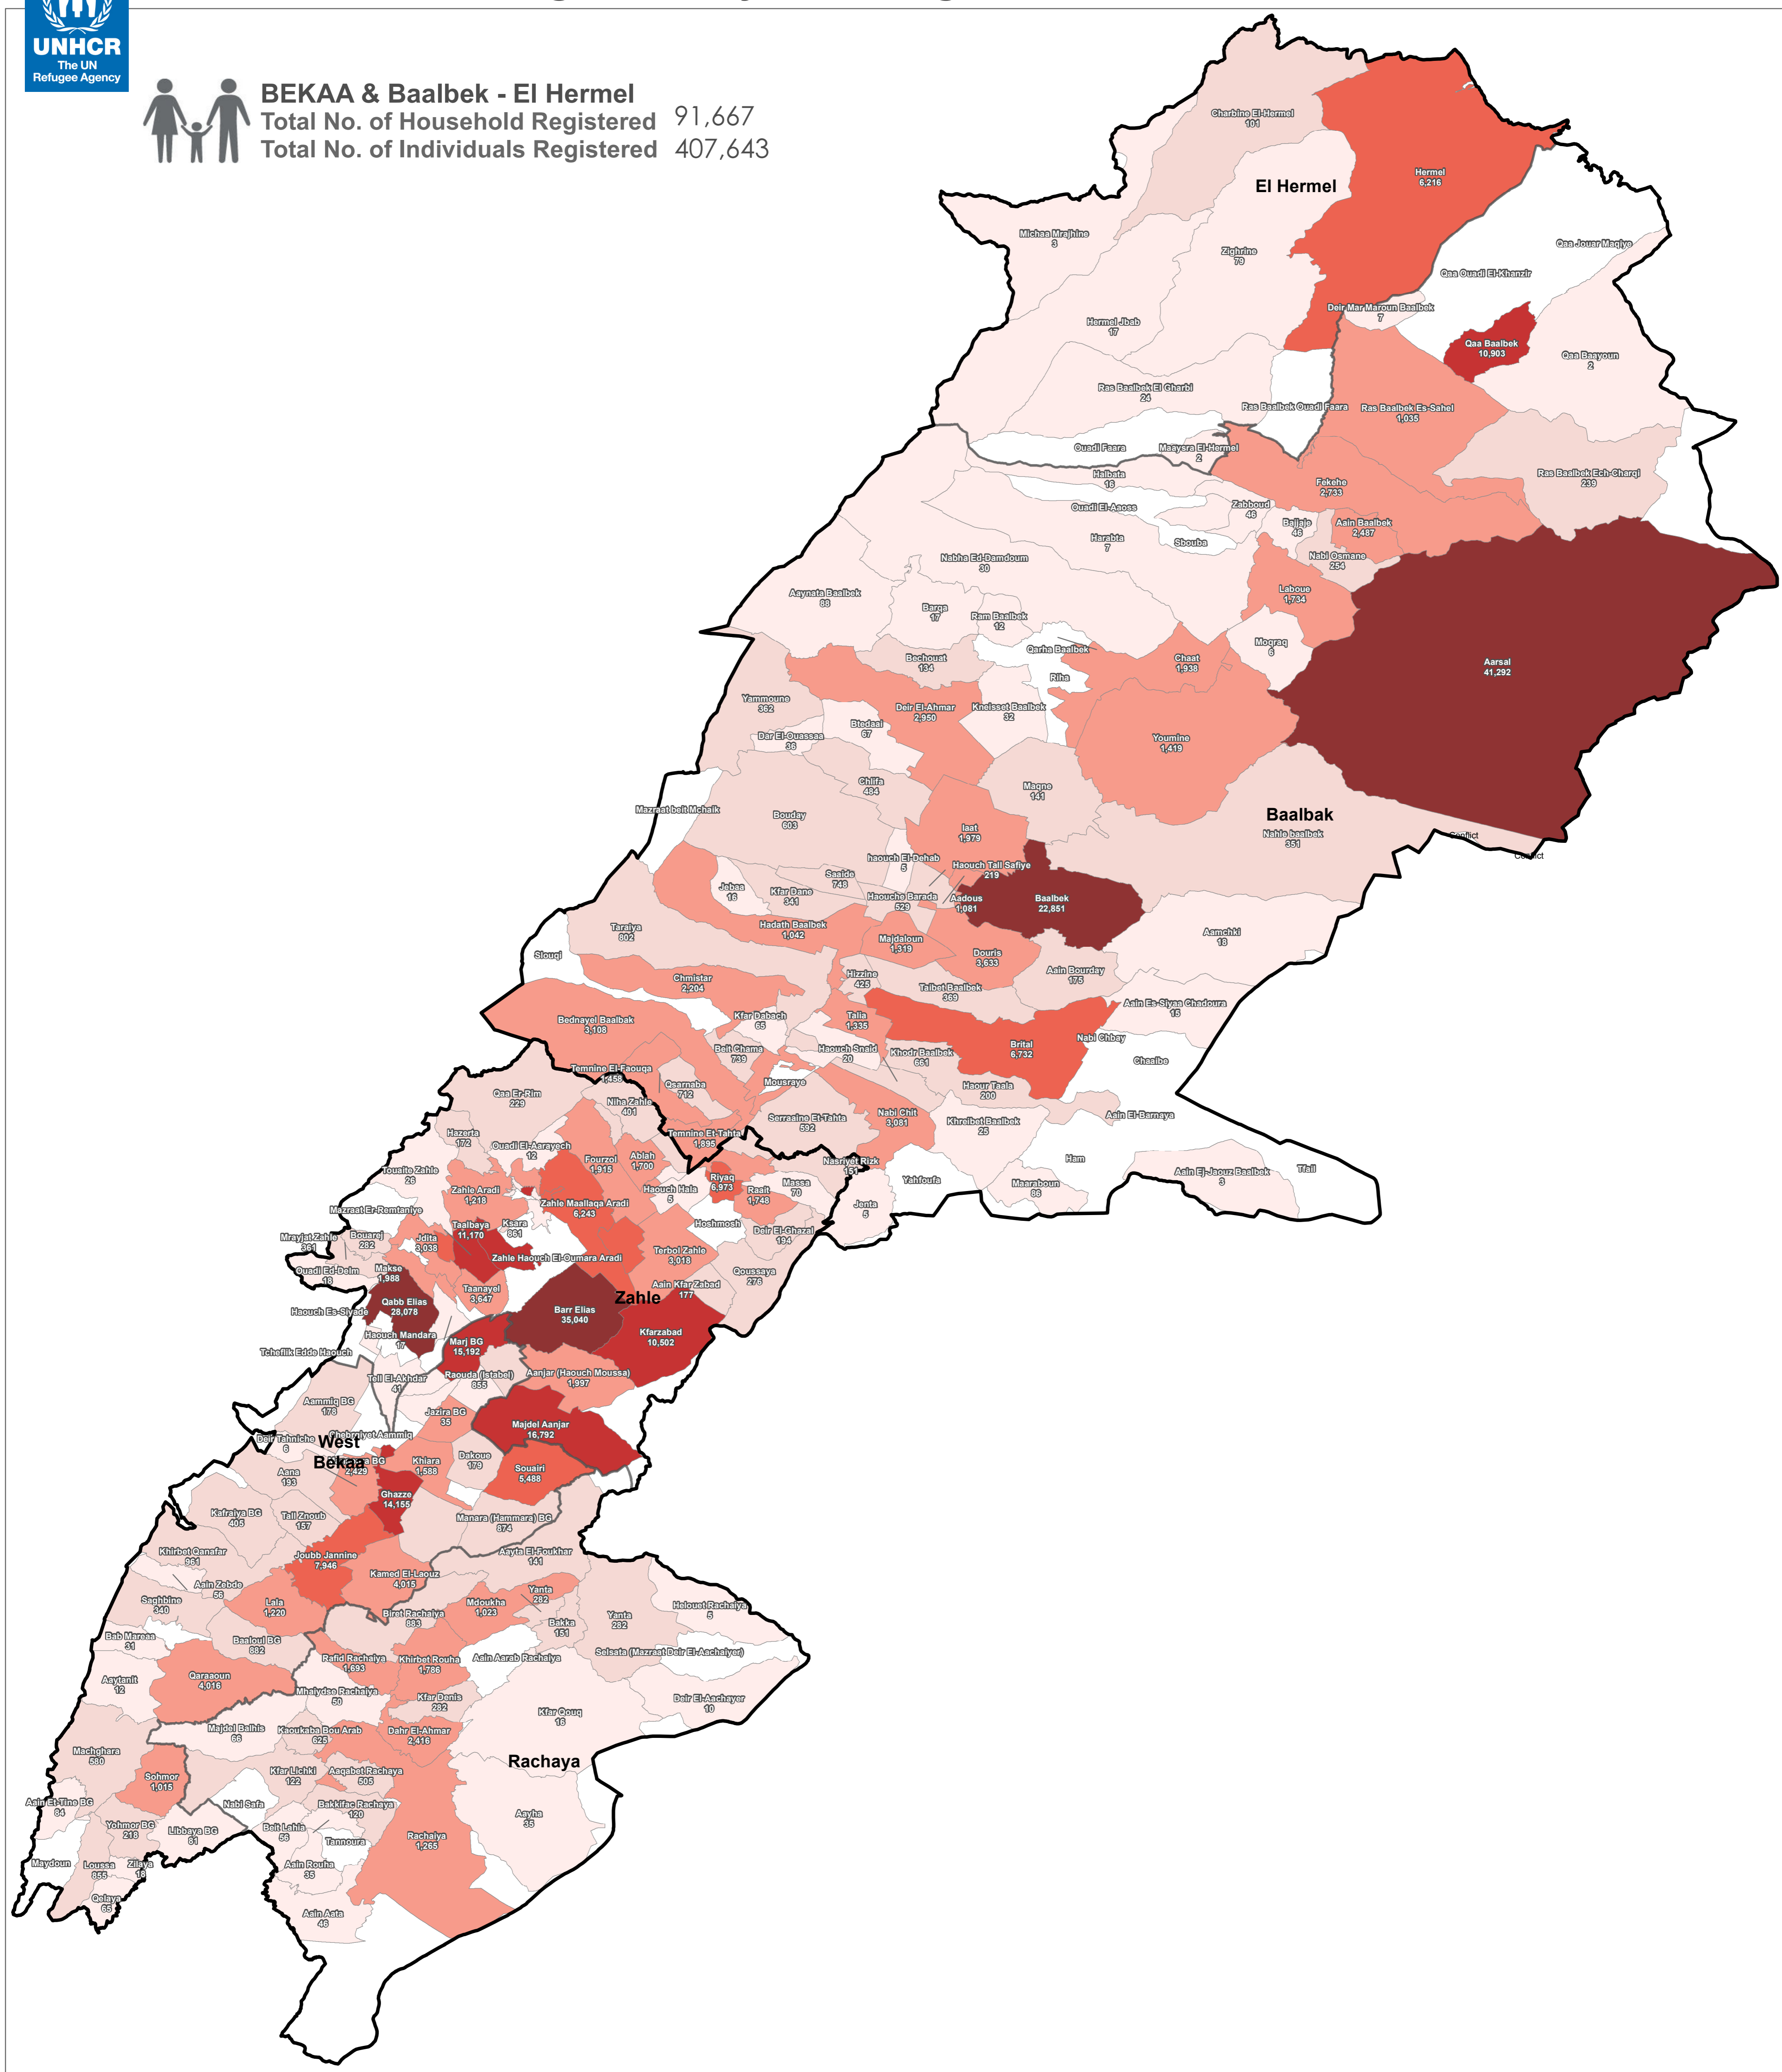

SYRIA REFUGEE RESPONSE

LEBANON, Bekaa & Baalbek-EI Hermel Governorate

Distribution of the Registered Syrian Refugees at the Cadastral Level

As of 31 January 2015

BEKAA & Baalbek - El Hermel
 Total No. of Household Registered 91,667
 Total No. of Individuals Registered 407,643

Notes
 The boundaries, names and designations used on this map do not imply official endorsement of the United Nations. All data used are the best available at the time of map production.

Data Sources:
 - Lebanese Border, Caza and Cadastral Boundaries: NPMLT 2005.
 - Geographic Projection WGS 1984

NPMLT: National Physical Master Plan for the Lebanese Territory

Legend

No. of Refugees per Cadastral

Governmentate
 Caza

Location Diagram