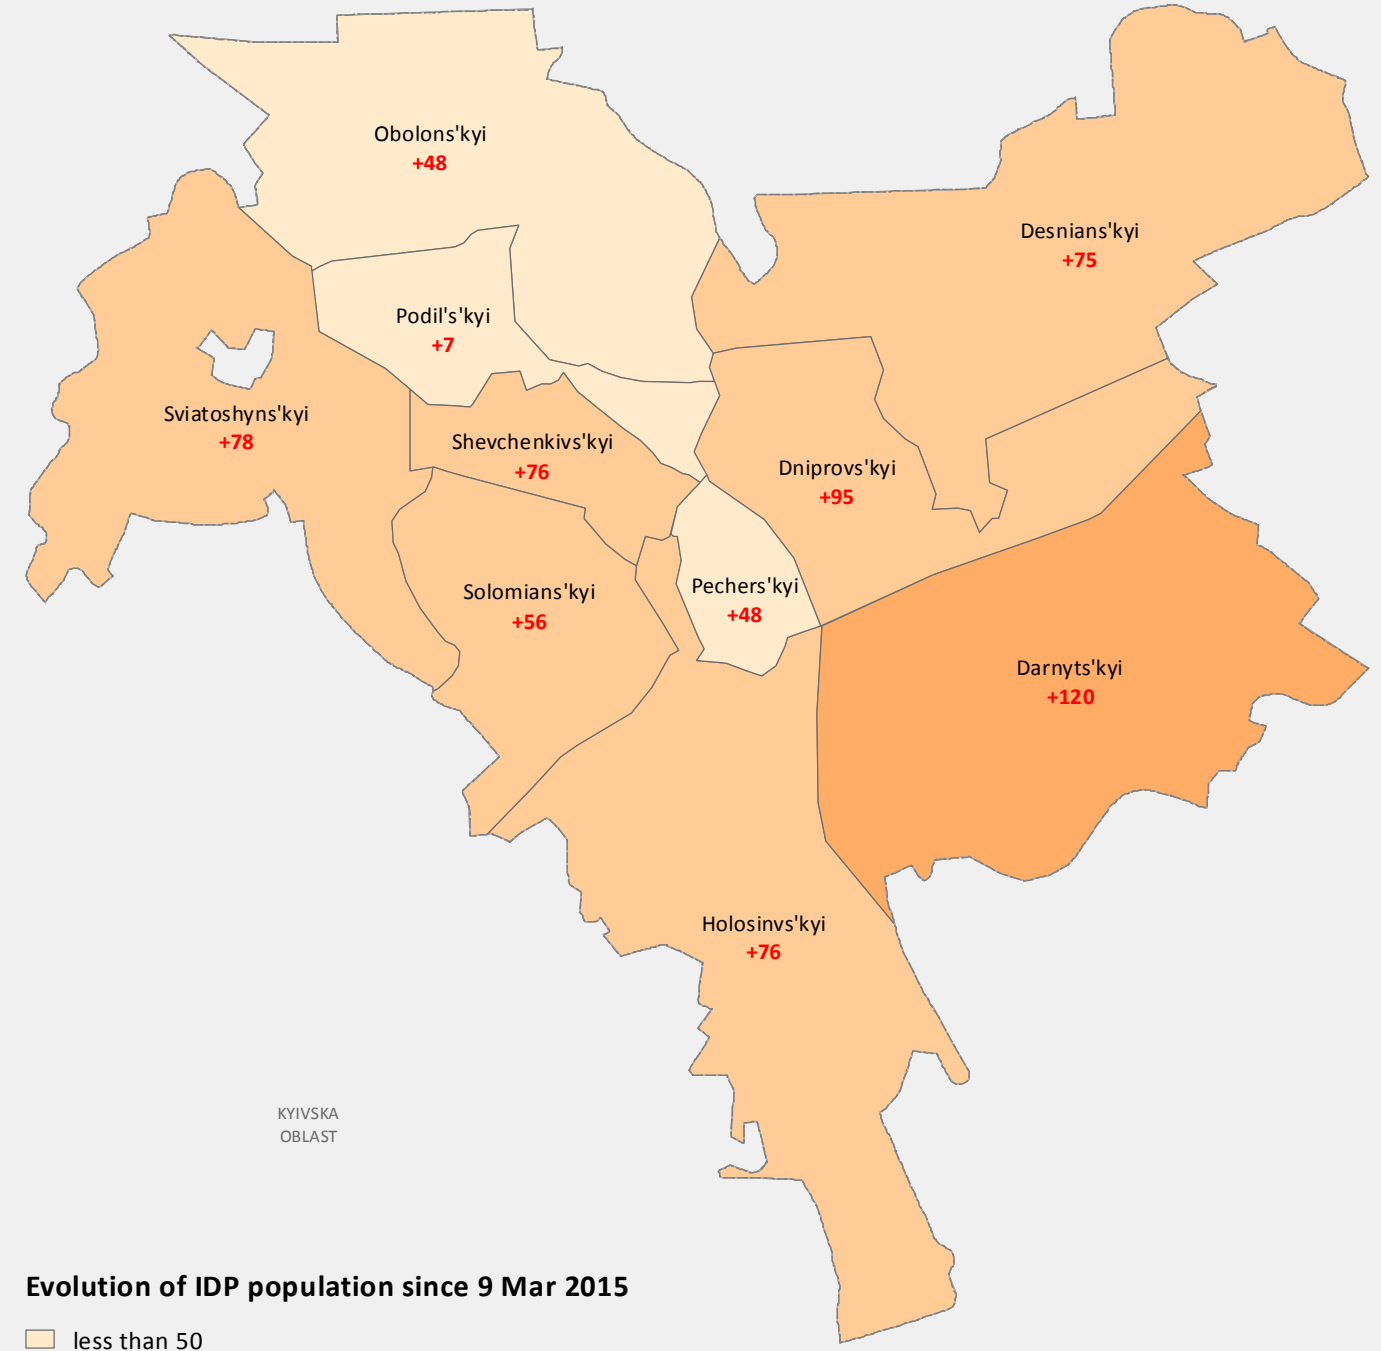

**Kyiv City total number of IDP : 82,369**

**Rate IDP / Total population (%)**

- less than 1 %
- 1 - 3 %
- 3 - 5 %
- 5 - 10 %
- 10 - 25 %
- more than 25 %

**0000** Total number of IDP

**Evolution of IDP population since 9 Mar 2015**

- less than 50
- 50 - 100
- 100 - 500
- 500 - 2500
- more than 2500