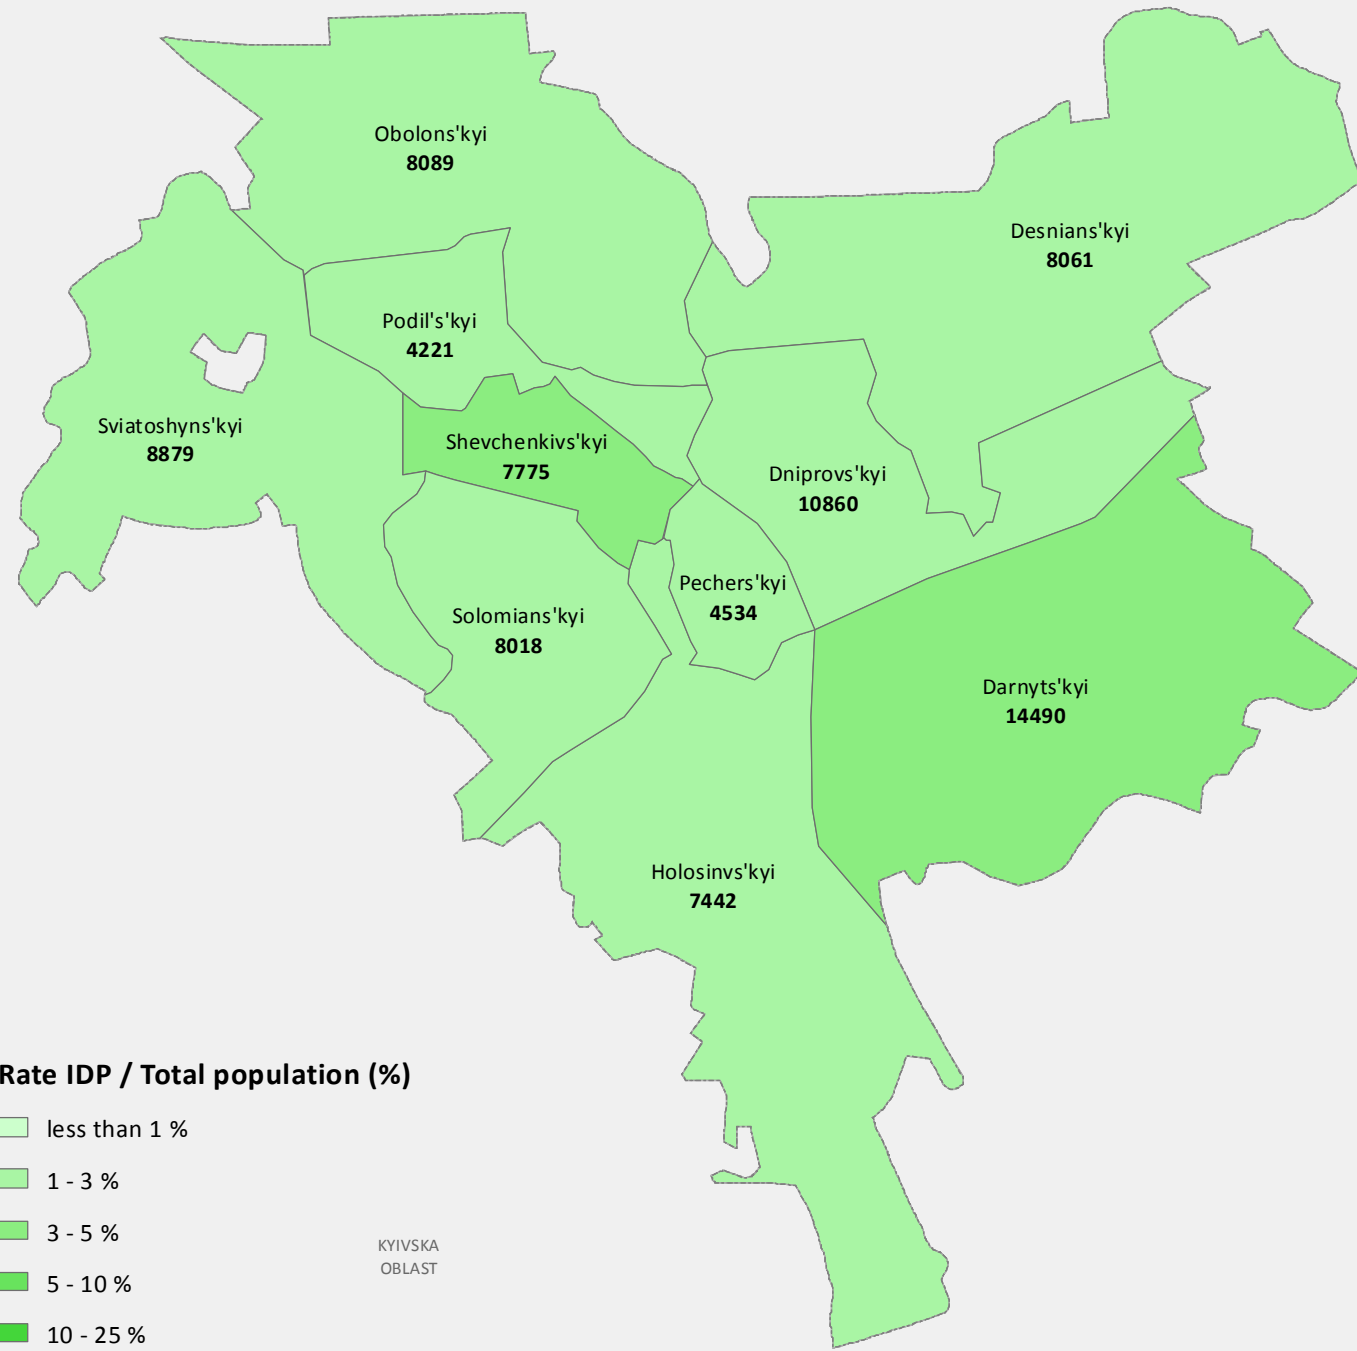

**Kyiv City total number of IDP : 82,369**

**Rate IDP / Total population (%)**

- less than 1 %
- 1 - 3 %
- 3 - 5 %
- 5 - 10 %
- 10 - 25 %
- more than 25 %

**0000** Total number of IDP

**Evolution of IDP population since 9 Mar 2015**

- less than 50
- 50 - 100
- 100 - 500
- 500 - 2500
- more than 2500