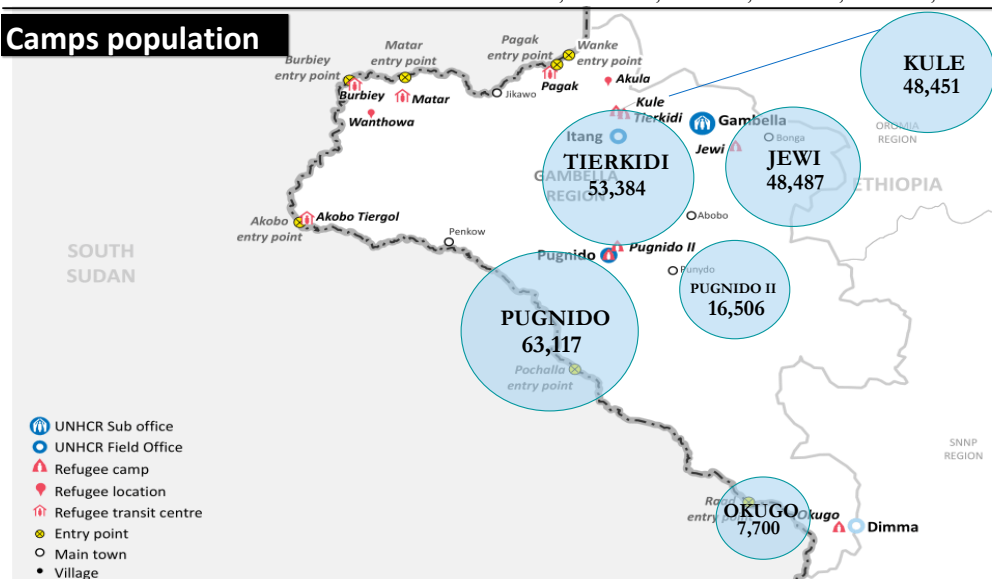

South Sudanese refugee population in Gambella (as of 11-March-2016)

Refugee population Breakdown

270,670*
TOTAL GAMBELLA POPULATION

Camps population

Camp Names	Children (age<18 yrs)		Adults (age >=18 yrs)		Total	%
	Males	Females	Males	Females		
Pugnido	20,935	19,712	7,309	15,161	63,117	27%
Tierkidi	18,661	18,027	4,341	12,355	53,384	22%
Kule	15,566	14,891	6,399	11,595	48,451	20%
Okugo	2,358	2,191	1,028	2,123	7,700	3%
Jewi	17,892	17,200	2,607	10,788	48,487	20%
Pugnido II	5,848	5,436	1,378	3,844	16,506	7%
TOTAL	81,260	77,457	23,062	55,866	237,645	100%
	158,717		78,928			
%	67%		33%			

TOTAL CAMPS POPULATION
237,645
 persons

AVERAGE FAMILY SIZE
4

Refugees living within host communities

New arrivals awaiting transfers

Refugees living within host communities
33,025
 persons

New arrivals awaiting transfers to camps
0
 persons

* - In addition to 270,670 South Sudanese refugees in Gambella region, there are 11,174 refugees at the camps in Assosa [Breakdown: Pre 15th Dec 2013 = 6,129; Post 15th Dec 2013 = 5,045]. The total Gambella population includes 48,585 refugees who arrived pre 15-Dec-2013.

** - Interviews with some refugees indicate that those with large livestock herds as well as traders and other categories were unwilling to move from border entry locations.