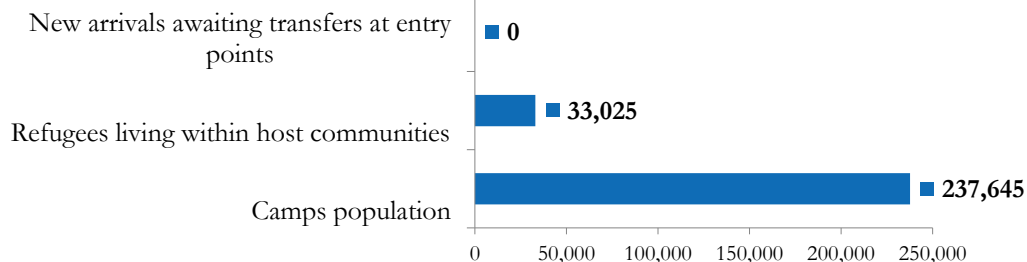

South Sudanese refugee population in Gambella (as of 11-March-2016)

Refugee population Breakdown

270,670*
TOTAL GAMBELLA POPULATION

Camps population

Camp Names	Children (age<18 yrs)		Adults (age >=18 yrs)		Total	%
	Males	Females	Males	Females		
Pugnido	20,935	19,712	7,309	15,161	63,117	27%
Tierkidi	18,661	18,027	4,341	12,355	53,384	22%
Kule	15,566	14,891	6,399	11,595	48,451	20%
Okugo	2,358	2,191	1,028	2,123	7,700	3%
Jewi	17,892	17,200	2,607	10,788	48,487	20%
Pugnido II	5,848	5,436	1,378	3,844	16,506	7%
TOTAL	81,260	77,457	23,062	55,866	237,645	100%
	158,717		78,928			
%	67%		33%			