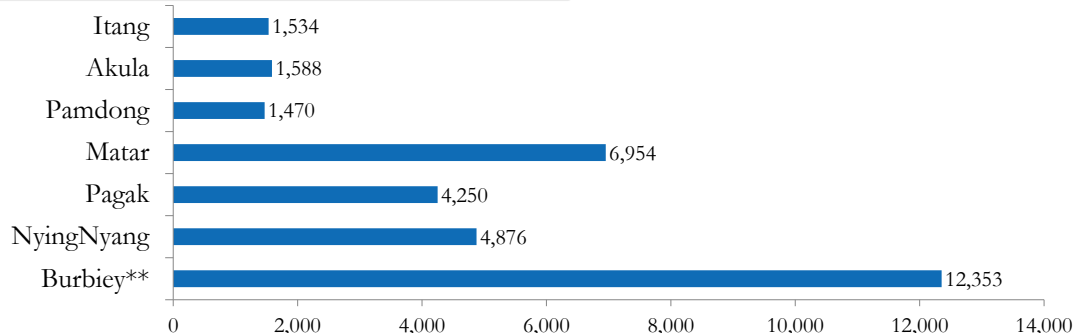

South Sudanese refugee population in Gambella (as of 11-March-2016)

Refugee population Breakdown

270,670*
TOTAL GAMBELLA POPULATION

Camps population

Camp Names	Children (age<18 yrs)		Adults (age >=18 yrs)		Total	%
	Males	Females	Males	Females		
Pugnido	20,935	19,712	7,309	15,161	63,117	27%
Tierkidi	18,661	18,027	4,341	12,355	53,384	22%
Kule	15,566	14,891	6,399	11,595	48,451	20%
Okugo	2,358	2,191	1,028	2,123	7,700	3%
Jewi	17,892	17,200	2,607	10,788	48,487	20%
Pugnido II	5,848	5,436	1,378	3,844	16,506	7%
TOTAL	81,260	77,457	23,062	55,866	237,645	100%
	158,717		78,928			
%	67%		33%			

TOTAL CAMPS POPULATION
237,645
 persons

AVERAGE FAMILY SIZE
4

Refugees living within host communities

New arrivals awaiting transfers

Refugees living within host communities
33,025
 persons

New arrivals awaiting transfers to camps
0
 persons

* - In addition to 270,670 South Sudanese refugees in Gambella region, there are 11,174 refugees at the camps in Assosa [Breakdown: Pre 15th Dec 2013 = 6,129; Post 15th Dec 2013 = 5,045]. The total Gambella population includes 48,585 refugees who arrived pre 15-Dec-2013.