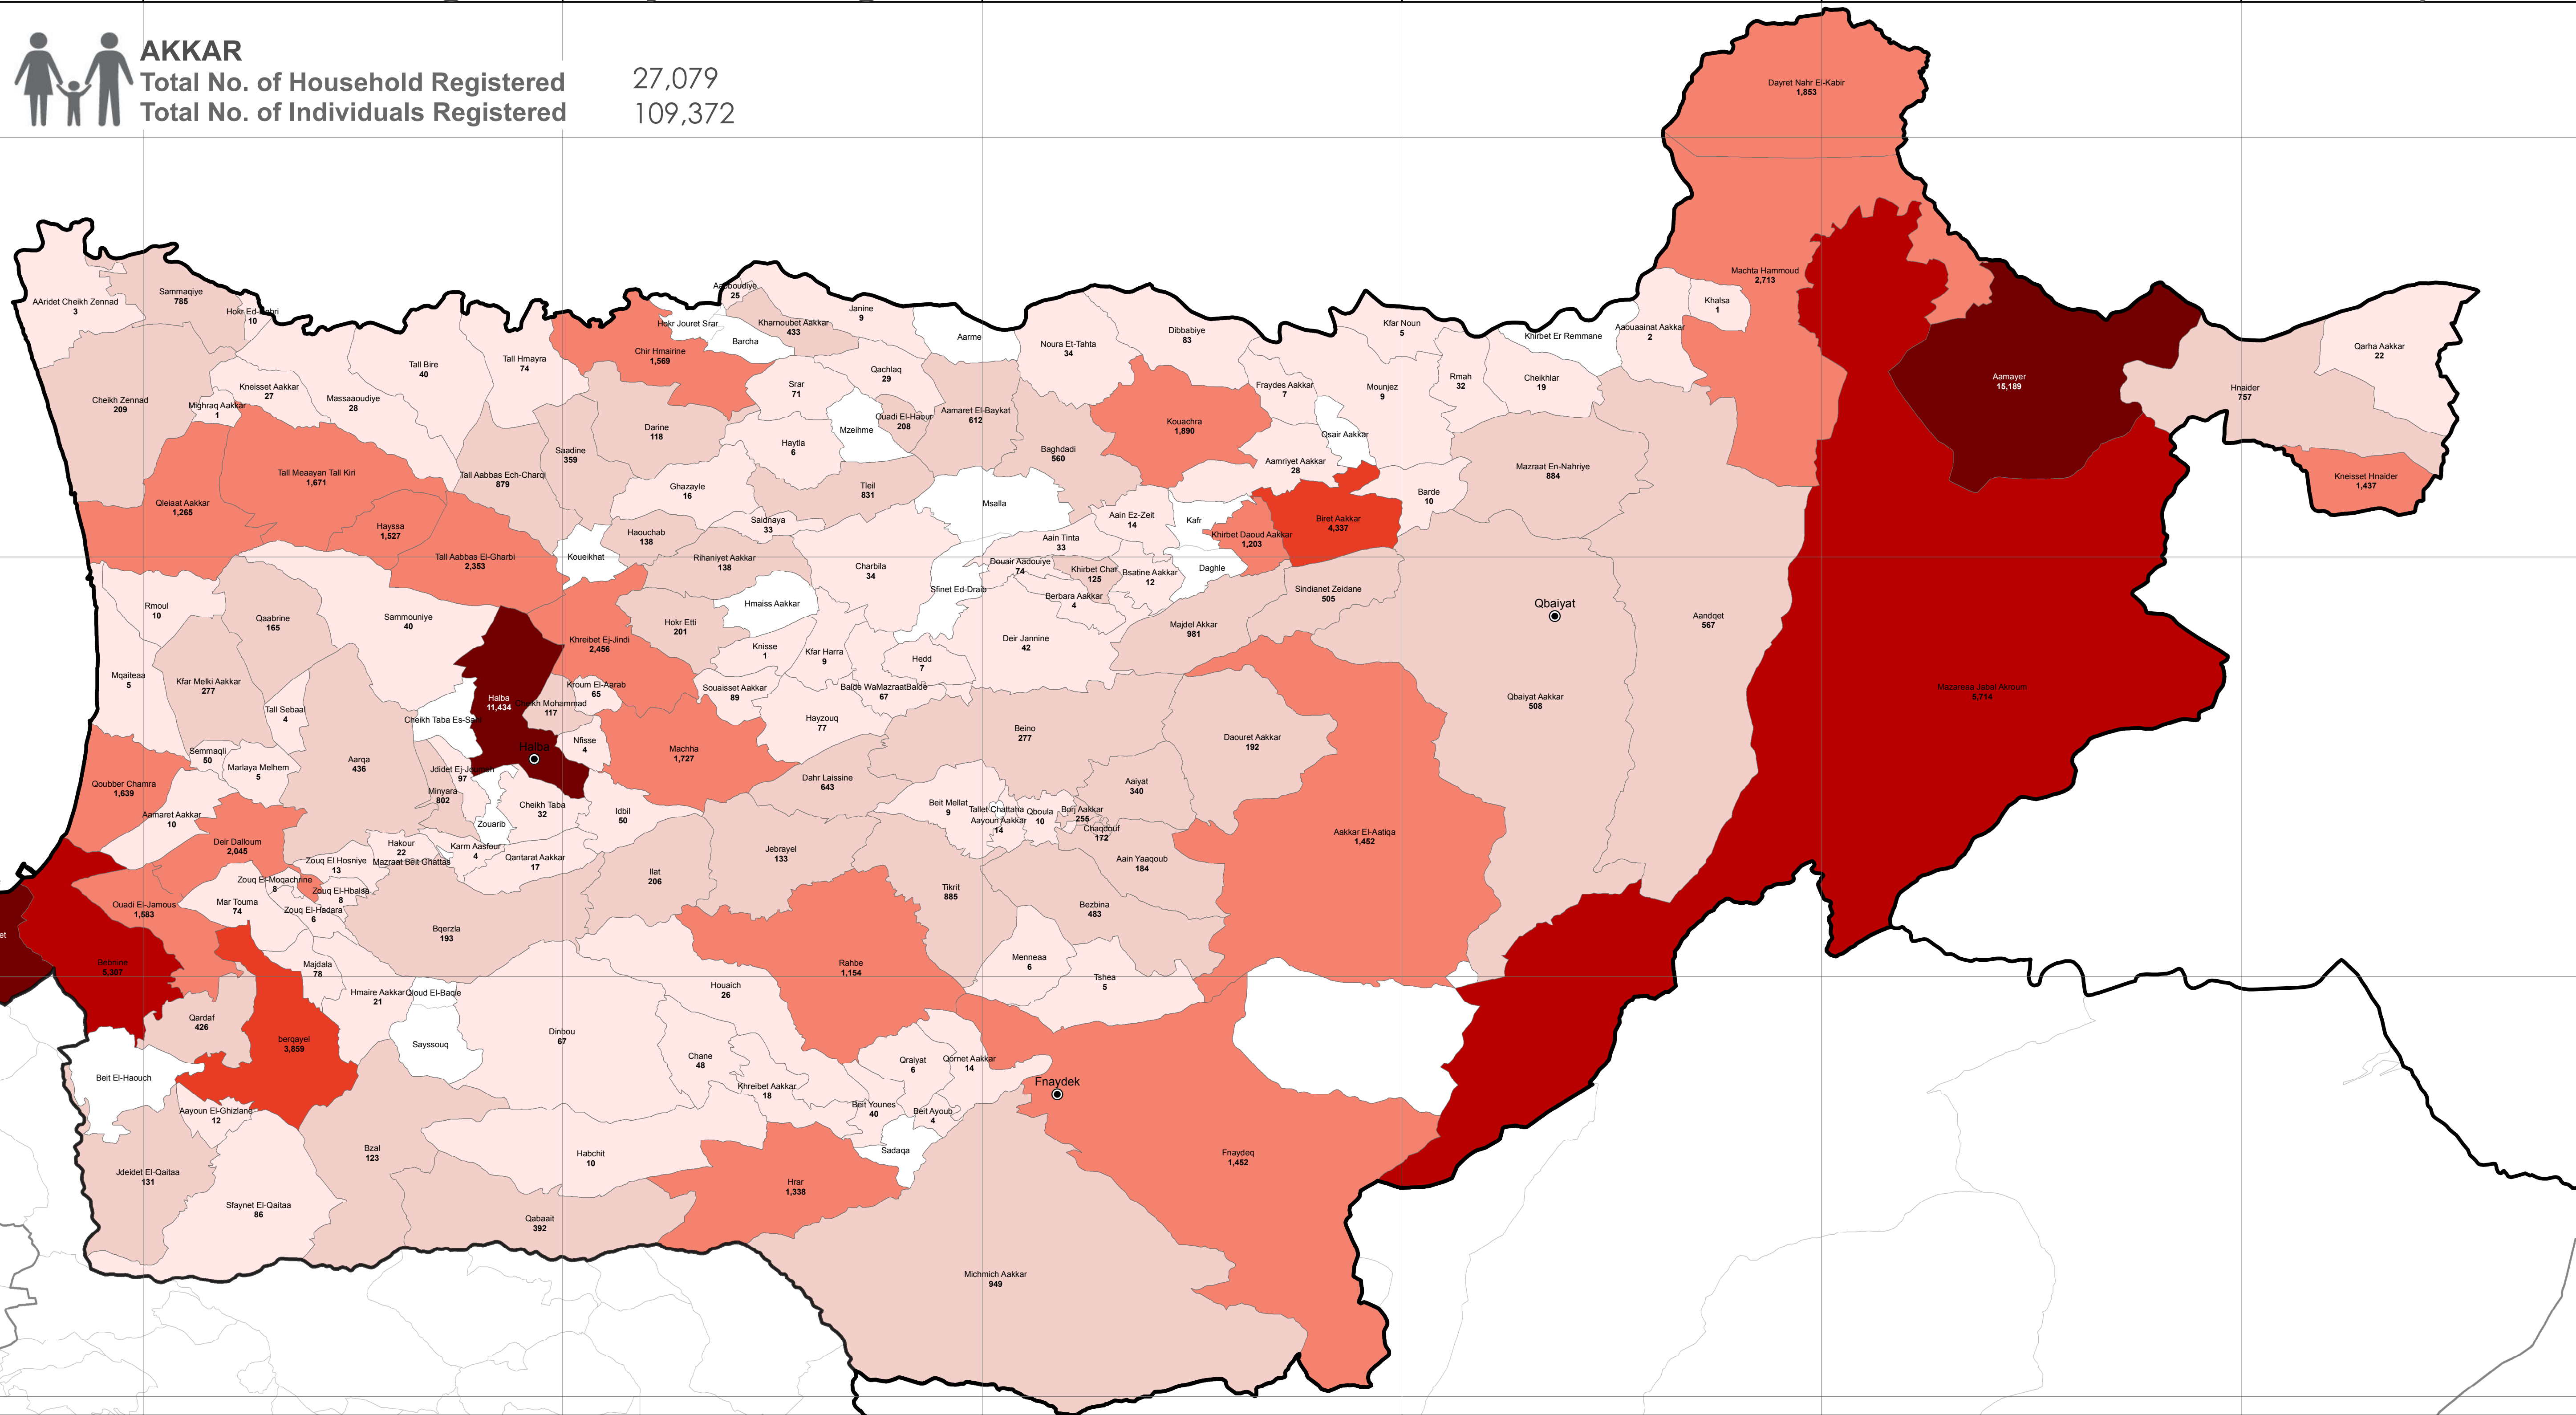

## LEBANON, Akkar Governorate

### Distribution of the Registered Syrian Refugees at the Cadastral Level

As of 31 July 2014

#### AKKAR

Total No. of Household Registered  
Total No. of Individuals Registered

27,079  
109,372

**Notes**  
The boundaries, names and designations used on this map do not imply official endorsement of the United Nations. All data used are the best available at the time of map production.

#### Location Diagram