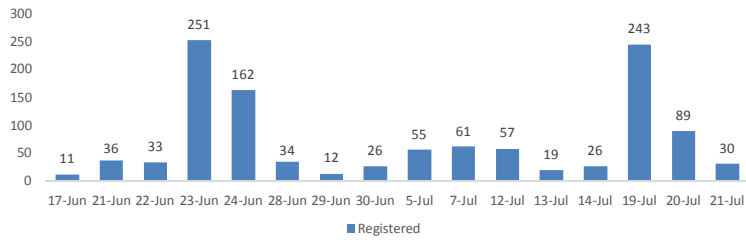

Total Arrivals

Mahama / Gatore Arrivals

	<b>79,450</b>	<b>Total Active Refugees</b>
	<b>78,456</b>	Registered L2
	<b>994</b>	Registered L1**
	<b>6,153</b>	Temporarily Inactivated***
	<b>85,603</b>	Active + Inactive Refugees

Nyanza Arrivals : 1 Bugesera Arrivals : 0 Rusizi Arrivals : 0

Daily Registration Trends

Area of Origin	
Kirundo	32,899
Bujumbura Mairie	28,216
Muyinga	6,951
Ngozi	2,864
Karuzi	1,199
Kayanza	897
Cibitoke	561
Ruyigi	407
Gitega	463
Bubanza	377
Others	3,622
<b>Total</b>	<b>78,456</b>

Age Cohort	Female	Male	Total	%
0 - 4 years	5,890	6,095	11,985	15%
5 - 11 years	7,309	7,399	14,708	19%
12 - 17 years	4,928	5,271	10,199	13%
18 - 59 years	19,984	19,965	39,949	51%
60 + years	1,047	568	1,615	2%
<b>Total</b>	<b>39,158</b>	<b>39,298</b>	<b>78,456</b>	