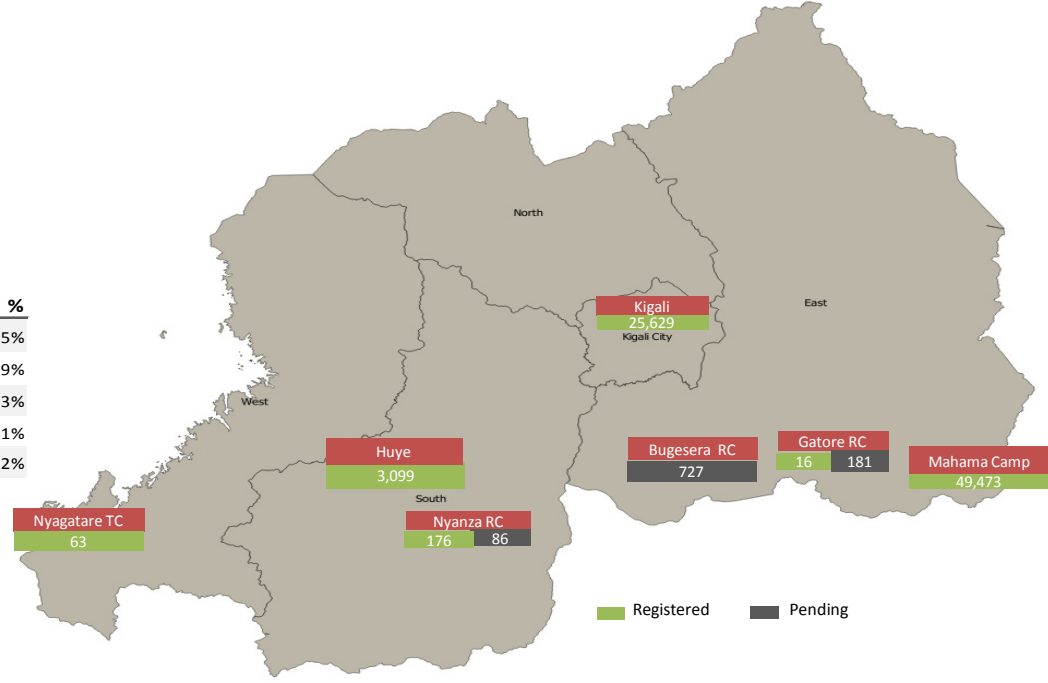

Registration Statistics

Registered	
Mahama	
Nanza-Huye	
Nyagatare	
<b>Total</b>	-

Camp / Reception Centre Population		
Bugesera*	727	418
Nyanza*	262	138
Nyagatare*	63	29
Mahama	49,473	18,612
Gatore*	197	112
Kigali	25,629	12,113
Huye	3,099	1,124
<b>Total</b>	<b>79,450</b>	<b>32,546</b>

Total Arrivals

Mahama / Gatore Arrivals

	<b>79,450</b>	<b>Total Active Refugees</b>
	<b>78,456</b>	Registered L2
	<b>994</b>	Registered L1**
	<b>6,153</b>	Temporarily Inactivated***
	<b>85,603</b>	Active + Inactive Refugees

Nyanza Arrivals : 1 Bugesera Arrivals : 0 Rusizi Arrivals : 0

Daily Registration Trends

Area of Origin	
Kirundo	32,899
Bujumbura Mairie	28,216
Muyinga	6,951
Ngozi	2,864
Karuzi	1,199
Kayanza	897
Cibitoke	561
Ruyigi	407
Gitega	463
Bubanza	377
Others	3,622
<b>Total</b>	<b>78,456</b>

Age Cohort	Female	Male	Total	%
0 - 4 years	5,890	6,095	11,985	15%
5 - 11 years	7,309	7,399	14,708	19%
12 - 17 years	4,928	5,271	10,199	13%
18 - 59 years	19,984	19,965	39,949	51%
60 + years	1,047	568	1,615	2%
<b>Total</b>	<b>39,158</b>	<b>39,298</b>	<b>78,456</b>	