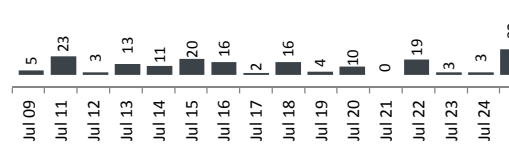

Registration Statistics

Registered	
Mahama	
Nanza-Huye	
Nyagatare	
<b>Total</b>	-

Camp / Reception Centre Population		
Bugesera*	727	418
Nyanza*	262	138
Nyagatare*	63	29
Mahama	49,473	18,612
Gatore*	197	112
Kigali	25,629	12,113
Huye	3,099	1,124
<b>Total</b>	<b>79,450</b>	<b>32,546</b>

Total Arrivals

Mahama / Gatore Arrivals

	<b>79,450</b>	<b>Total Active Refugees</b>
	<b>78,456</b>	Registered L2
	<b>994</b>	Registered L1**
	<b>6,153</b>	Temporarily Inactivated***
	<b>85,603</b>	Active + Inactive Refugees