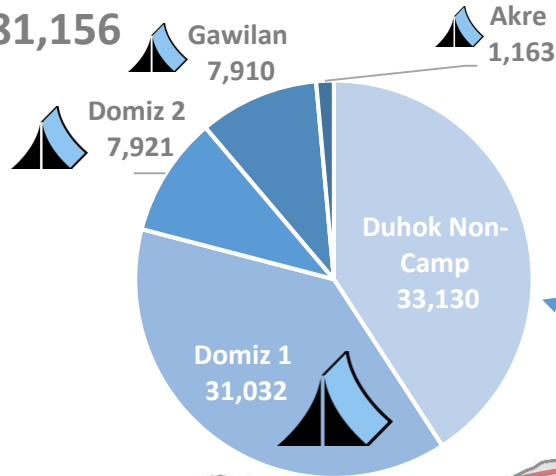

Iraq: Syrian Refugee stats and locations, 31 December 2016

Total: 230,836 persons (75,410 households)

Population in Camps and non-Camps: 39% (89,276 persons) live in 10 camps & 61% (141,560 persons) in non-camp/urban areas

Locations: 97% (222,855 persons) live in Kurdistan Region – Iraq (KR-I) in Erbil, Duhok and Sulaymaniyah

03% (7,981 persons) live in other locations in Iraq

Duhok 81,156

Erbil 111,739

Sulaymaniyah 29,960

Prepared by IM UNHCR | Erbil: irqerbim@unhcr.org