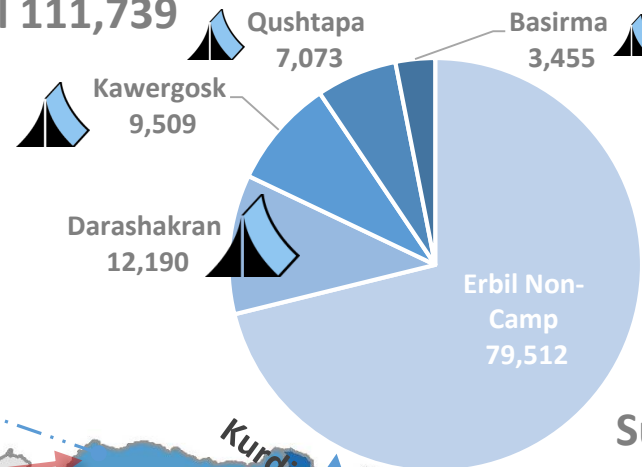

Iraq: Syrian Refugee stats and locations, 31 December 2016

Total: 230,836 persons (75,410 households)

Population in Camps and non-Camps: 39% (89,276 persons) live in 10 camps & 61% (141,560 persons) in non-camp/urban areas

Locations: 97% (222,855 persons) live in Kurdistan Region – Iraq (KR-I) in Erbil, Duhok and Sulaymaniyah

03% (7,981 persons) live in other locations in Iraq

Duhok 81,156

Erbil 111,739

Sulaymaniyah 29,960

Prepared by IM UNHCR | Erbil: irqerbim@unhcr.org

Source: Registration Unit, UNHCR Erbil, Kurdistan Region-Iraq

Disclaimer: The boundaries and names shown and the designations used on this map do not imply official endorsement or acceptance by the United Nations.