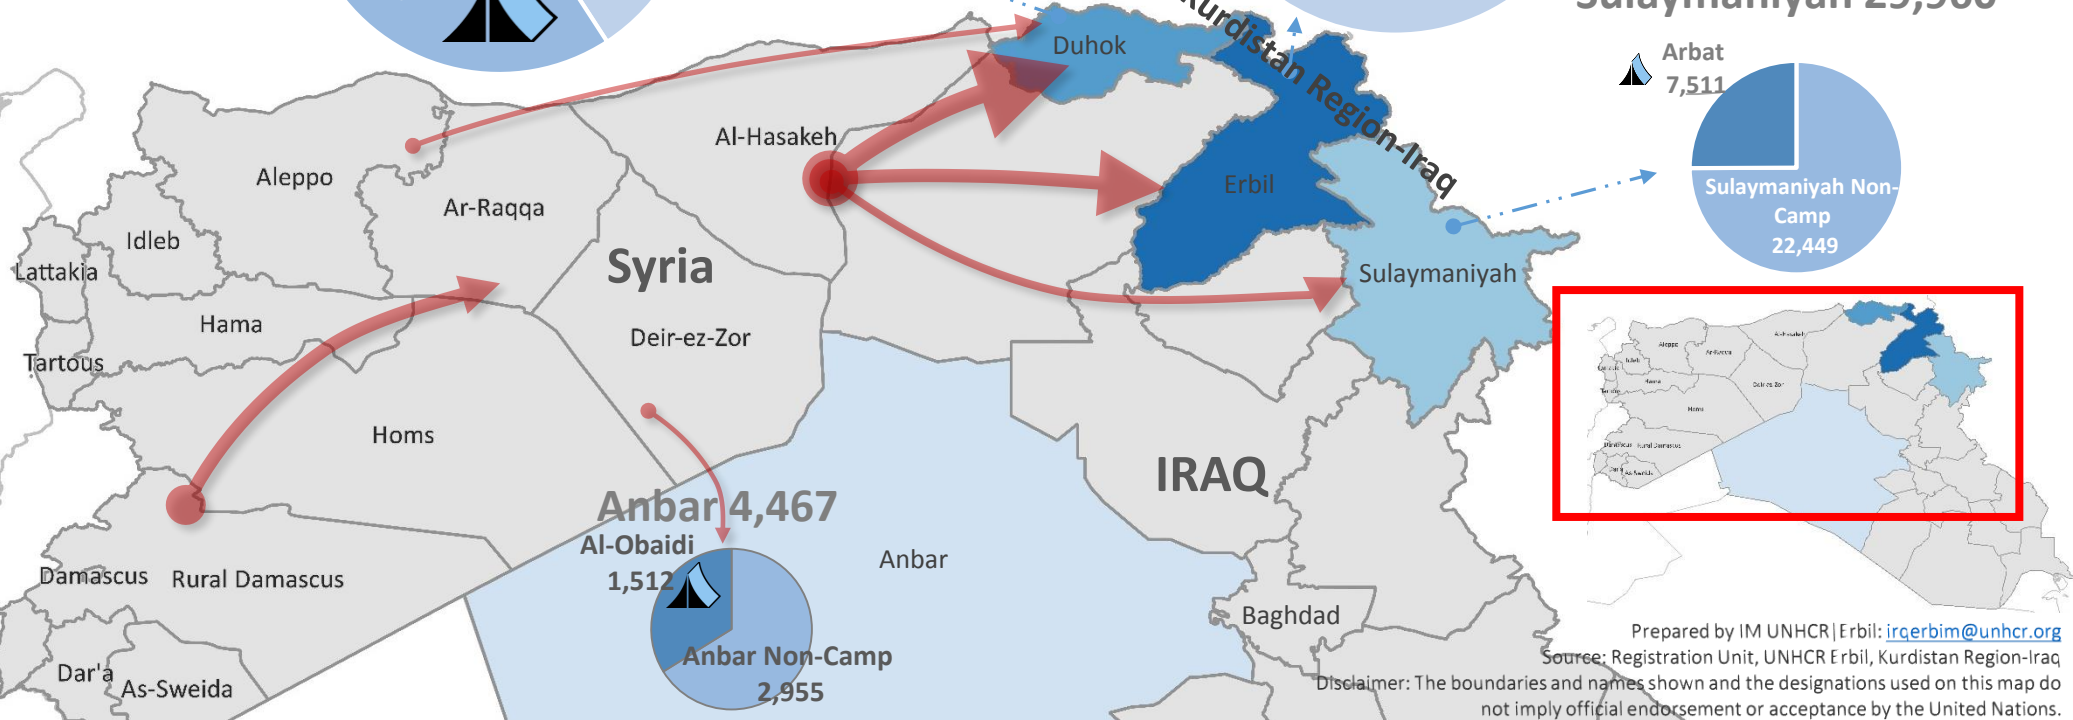

Iraq: Syrian Refugee stats and locations, 31 December 2016

Total: 230,836 persons (75,410 households)

Population in Camps and non-Camps: 39% (89,276 persons) live in 10 camps & 61% (141,560 persons) in non-camp/urban areas

Locations: 97% (222,855 persons) live in Kurdistan Region – Iraq (KR-I) in Erbil, Duhok and Sulaymaniyah

03% (7,981 persons) live in other locations in Iraq

Duhok 81,156

Erbil 111,739

Sulaymaniyah 29,960

Prepared by IM UNHCR | Erbil: irqerbim@unhcr.org

Source: Registration Unit, UNHCR Erbil, Kurdistan Region-Iraq

Disclaimer: The boundaries and names shown and the designations used on this map do not imply official endorsement or acceptance by the United Nations.