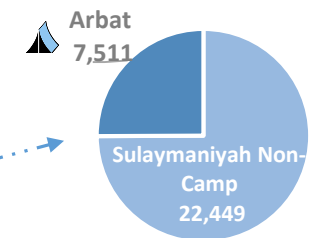

Iraq: Syrian Refugee stats and locations, 31 December 2016

Total: 230,836 persons (75,410 households)

Population in Camps and non-Camps: 39% (89,276 persons) live in 10 camps & 61% (141,560 persons) in non-camp/urban areas

Locations: 97% (222,855 persons) live in Kurdistan Region – Iraq (KR-I) in Erbil, Duhok and Sulaymaniyah

03% (7,981 persons) live in other locations in Iraq

Duhok 81,156

Erbil 111,739

Sulaymaniyah 29,960

Prepared by IM UNHCR | Erbil: irqerbim@unhcr.org