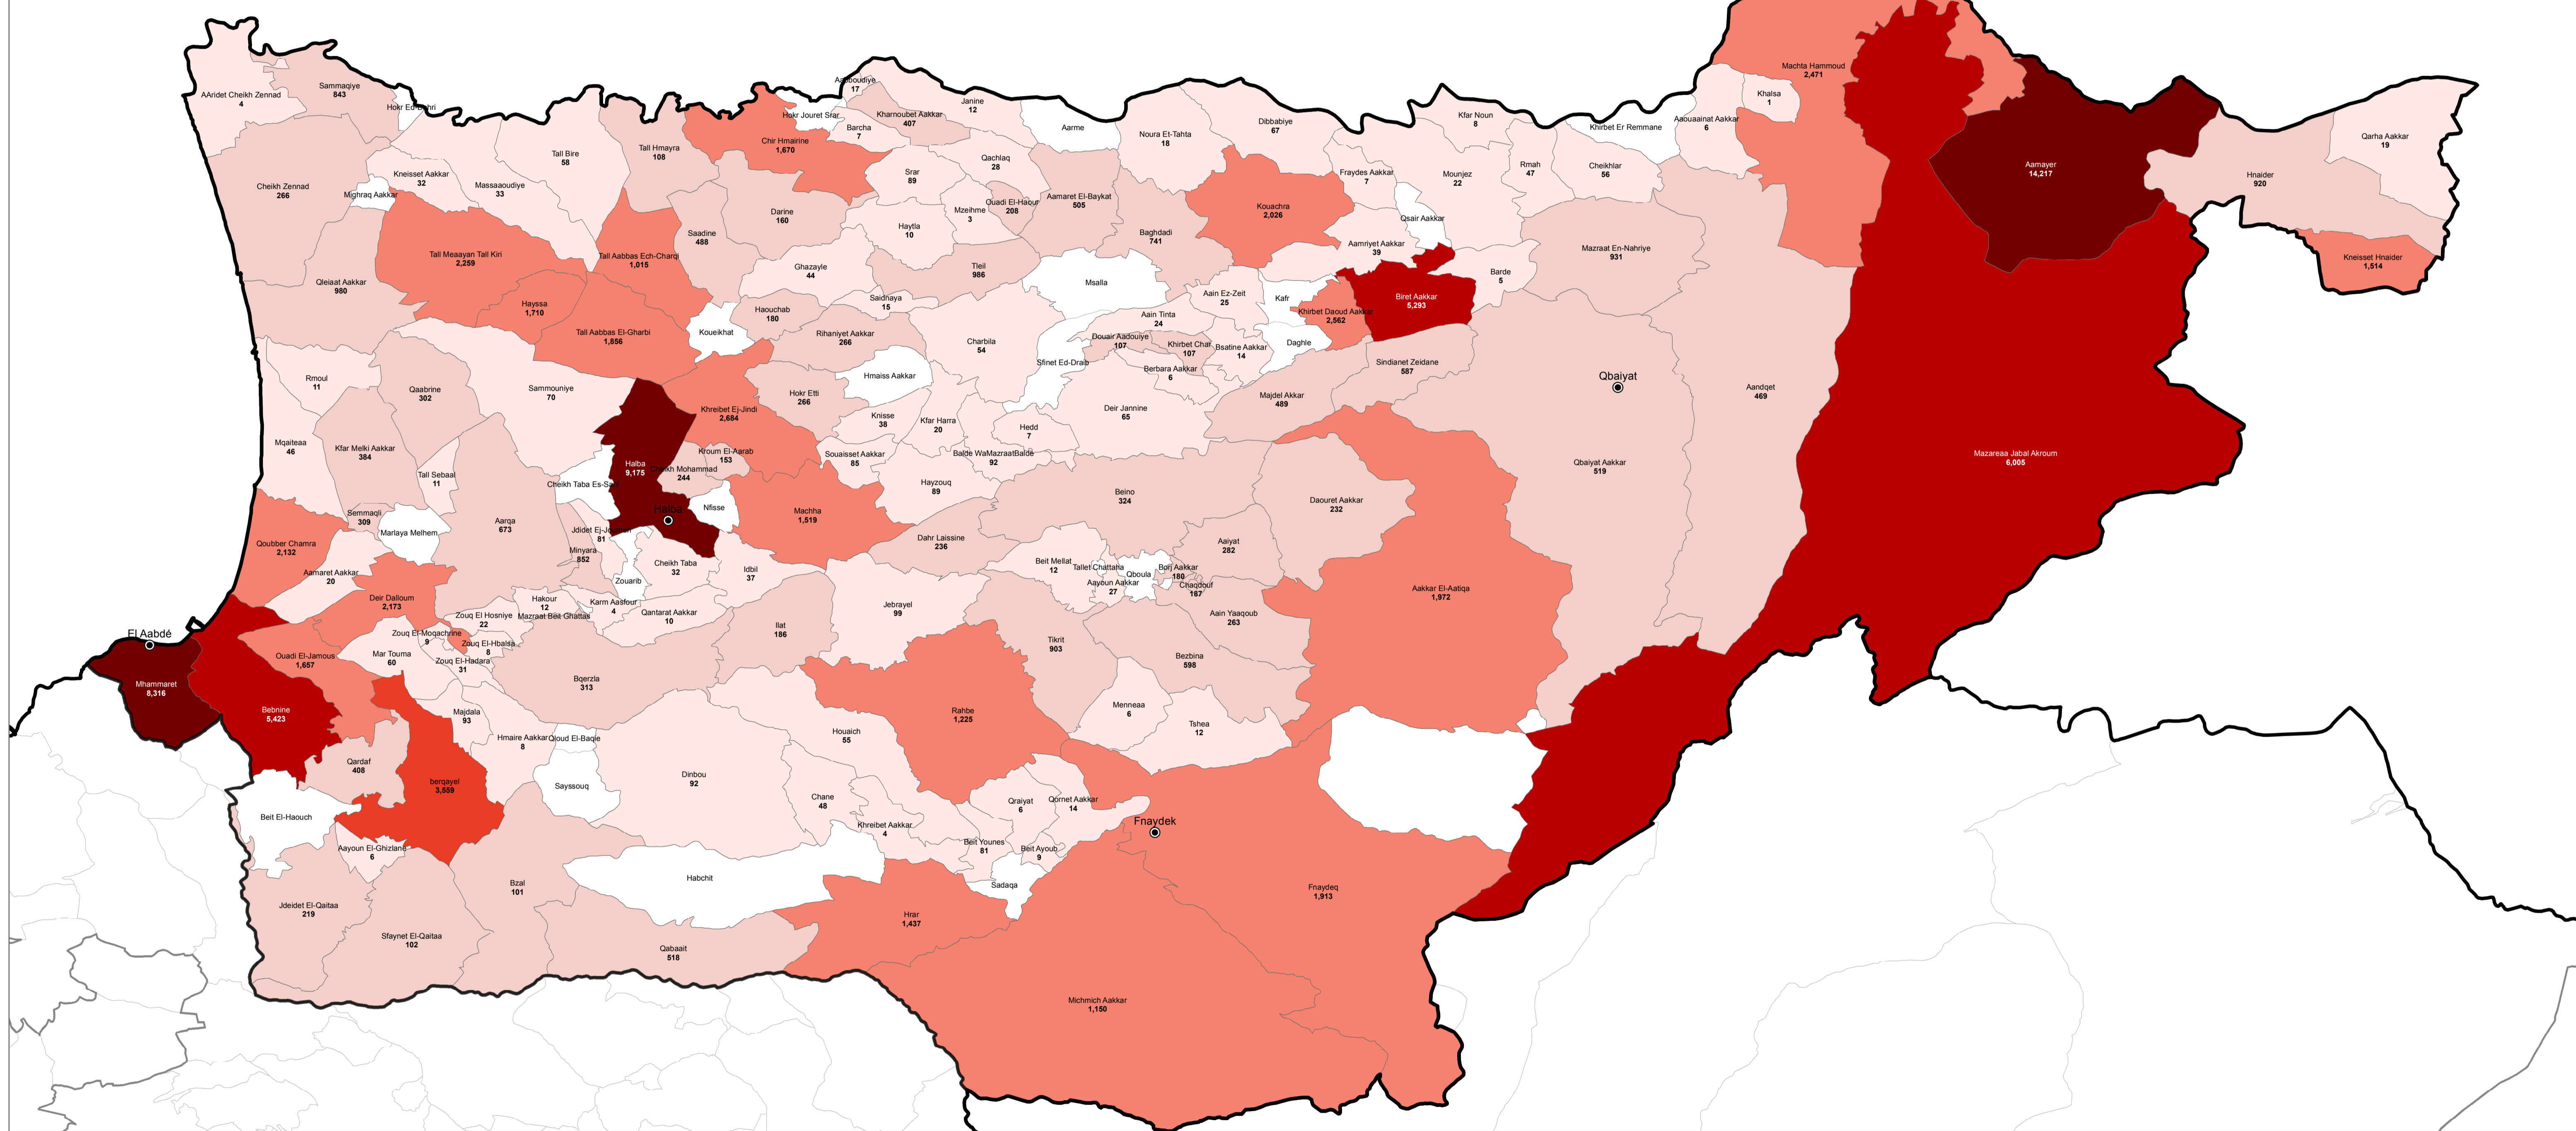

SYRIA REFUGEE RESPONSE

LEBANON, Akkar Governorate

Distribution of the Registered Syrian Refugees at the Cadastral Level

As of 31 May 2015

AKKAR

Total No. of Household Registered
Total No. of Individuals Registered

26,994
107,410

Notes

This map has been produced by UNHCR based on maps and material provided by the Government of Lebanon for UNHCR operational purposes. It does not constitute an official United Nations map. The designations employed and the presentation of material on this map do not imply the expression of any opinion whatsoever on the part of the Secretariat of the United Nations concerning the legal status of any country, territory, city or area or of its authorities, or concerning the delimitation of its frontiers or boundaries.

Data Sources:
- Lebanese Border, Caza and Cadastral Boundaries: NPMP/PT 2005.
- Geographic Projection WGS 1984

Registered Refugees Figures by UNHCR as of 31 May 2015.
For more information contact Rana G. Ksaifi at ksaifi@unhcr.org

GIS and Mapping by UNHCR. For Information and updates contact Jad Ghosn: ghosn@unhcr.org
Maroun Sader: sader@unhcr.org

NPMP/PT: National Physical Master Plan for the Lebanese Territory