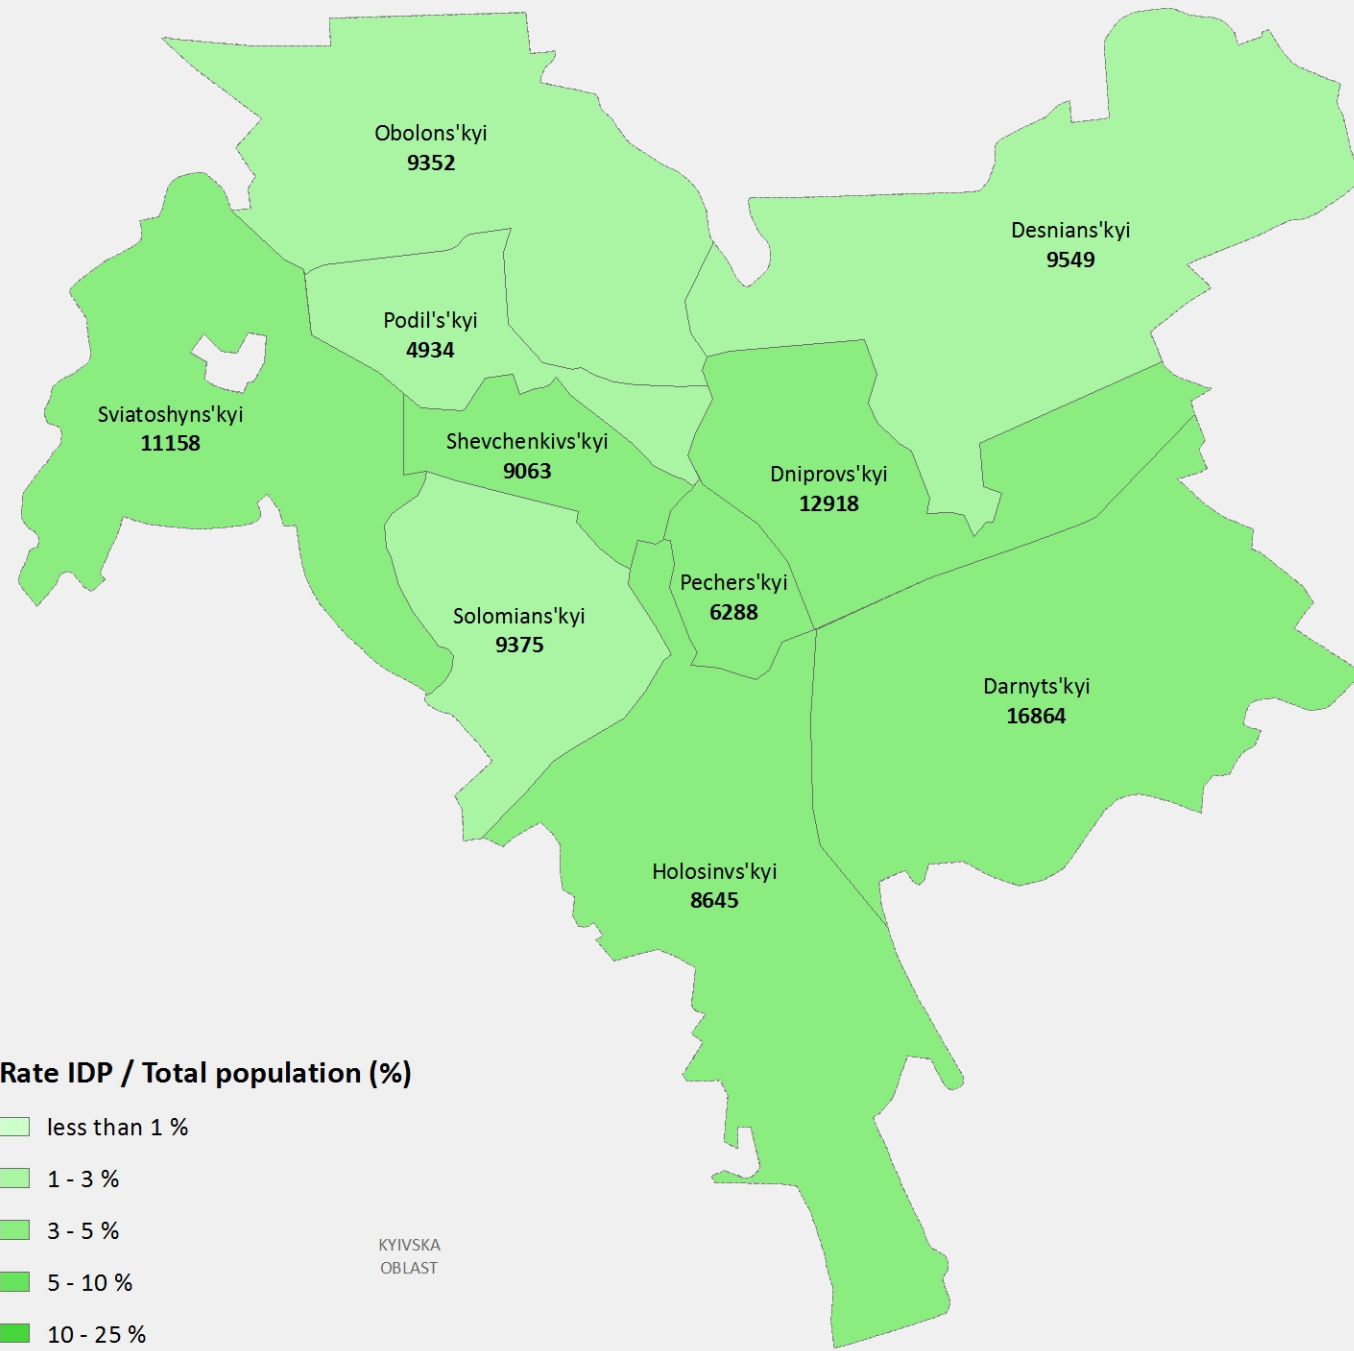

Kyiv City total number of IDP : 98,146

Rate IDP / Total population (%)

- less than 1 %
- 1 - 3 %
- 3 - 5 %
- 5 - 10 %
- 10 - 25 %
- more than 25 %

0000 Total number of IDP

Evolution of IDP population since 17 Apr 2015

- less than 50
- 50 - 100
- 100 - 500
- 500 - 2500
- more than 2500