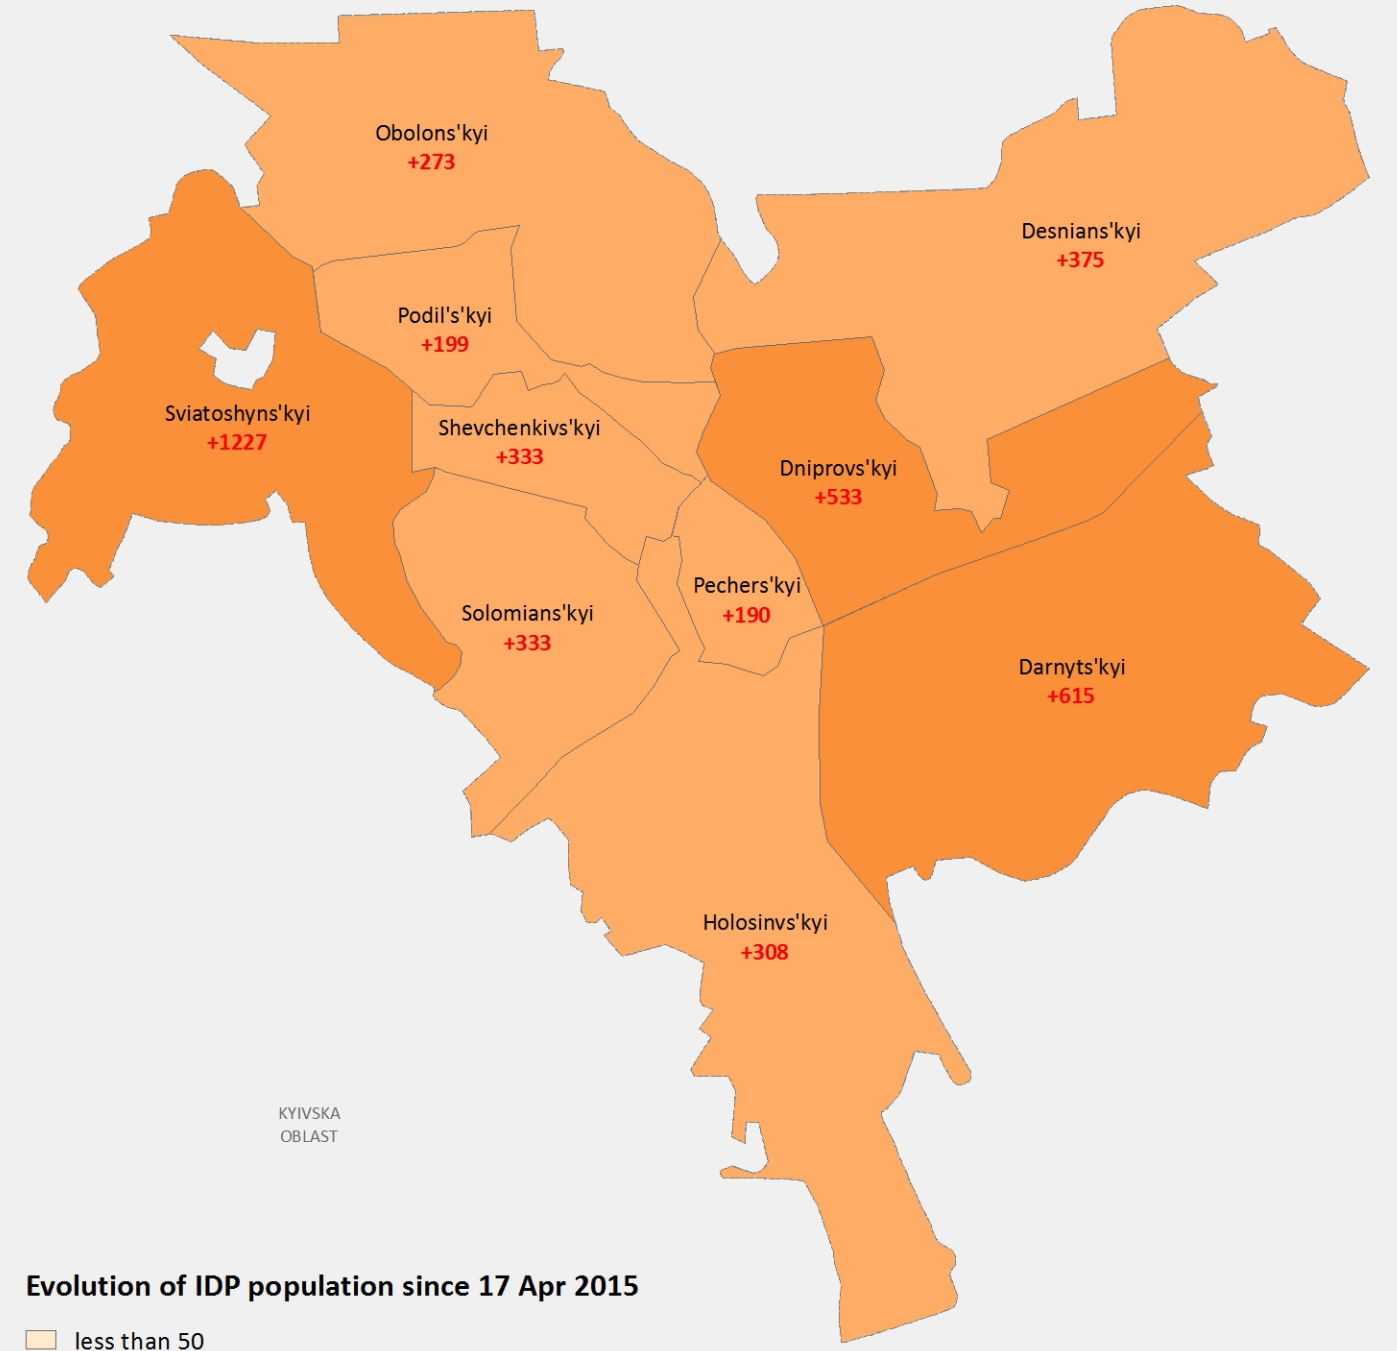

Kyiv City total number of IDP : 98,146

Rate IDP / Total population (%)

- less than 1 %
- 1 - 3 %
- 3 - 5 %
- 5 - 10 %
- 10 - 25 %
- more than 25 %

0000 Total number of IDP

Evolution of IDP population since 17 Apr 2015

- less than 50
- 50 - 100
- 100 - 500
- 500 - 2500
- more than 2500