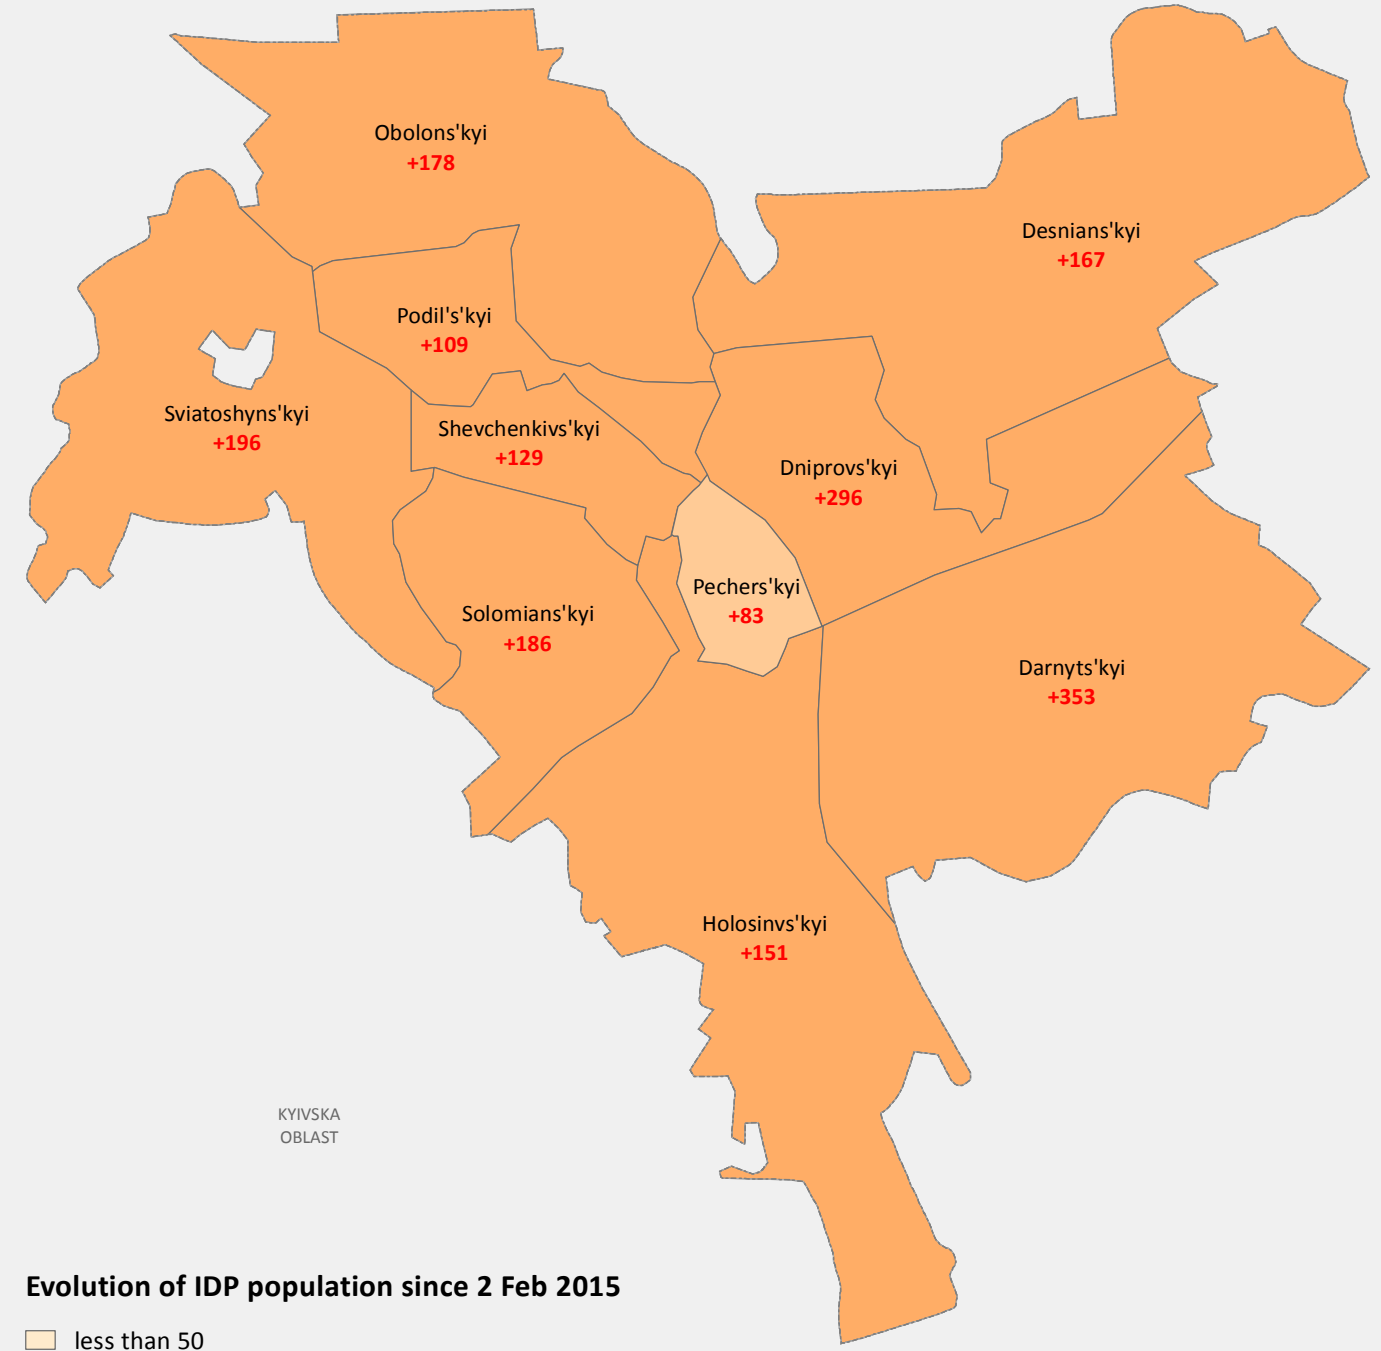

Kyiv City total number of IDP : 76,837

Rate IDP / Total population (%)

- less than 1 %
- 1 - 3 %
- 3 - 5 %
- 5 - 10 %
- 10 - 25 %
- more than 25 %

0000 Total number of IDP

Evolution of IDP population since 2 Feb 2015

- less than 50
- 50 - 100
- 100 - 500
- 500 - 2500
- more than 2500