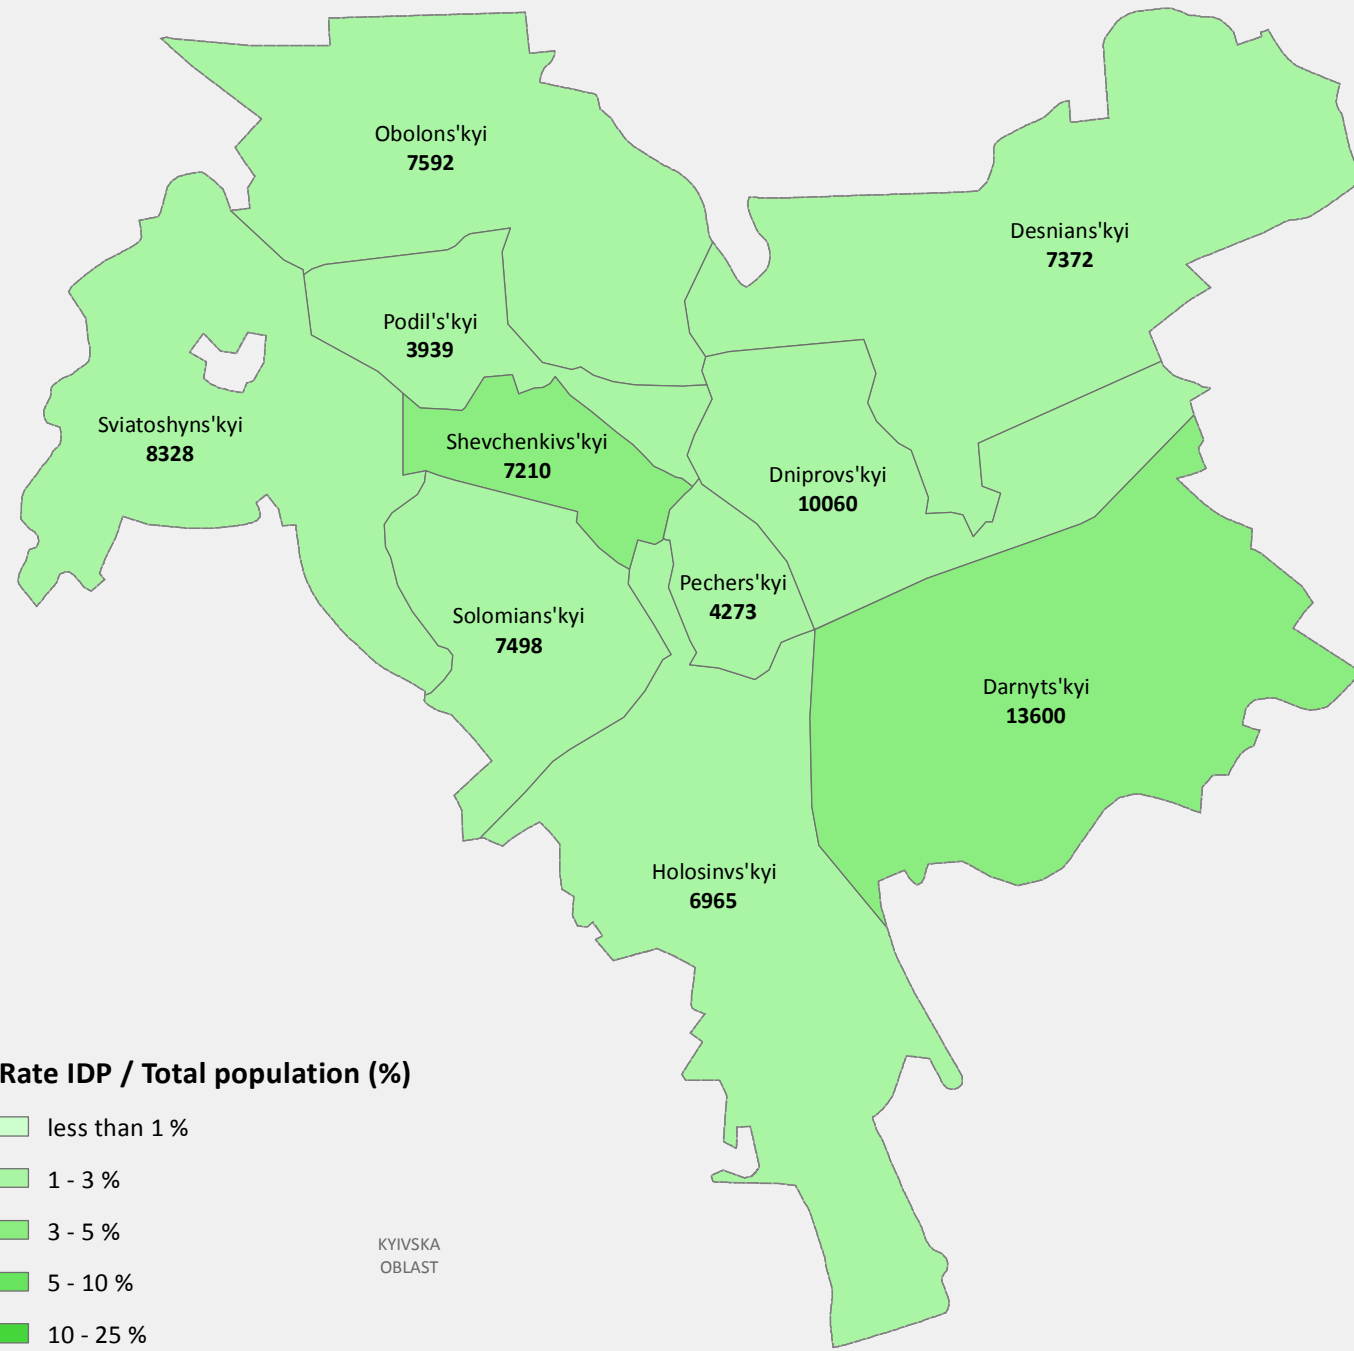

Kyiv City total number of IDP : 76,837

Rate IDP / Total population (%)

- less than 1 %
- 1 - 3 %
- 3 - 5 %
- 5 - 10 %
- 10 - 25 %
- more than 25 %

0000 Total number of IDP

Evolution of IDP population since 2 Feb 2015

- less than 50
- 50 - 100
- 100 - 500
- 500 - 2500
- more than 2500