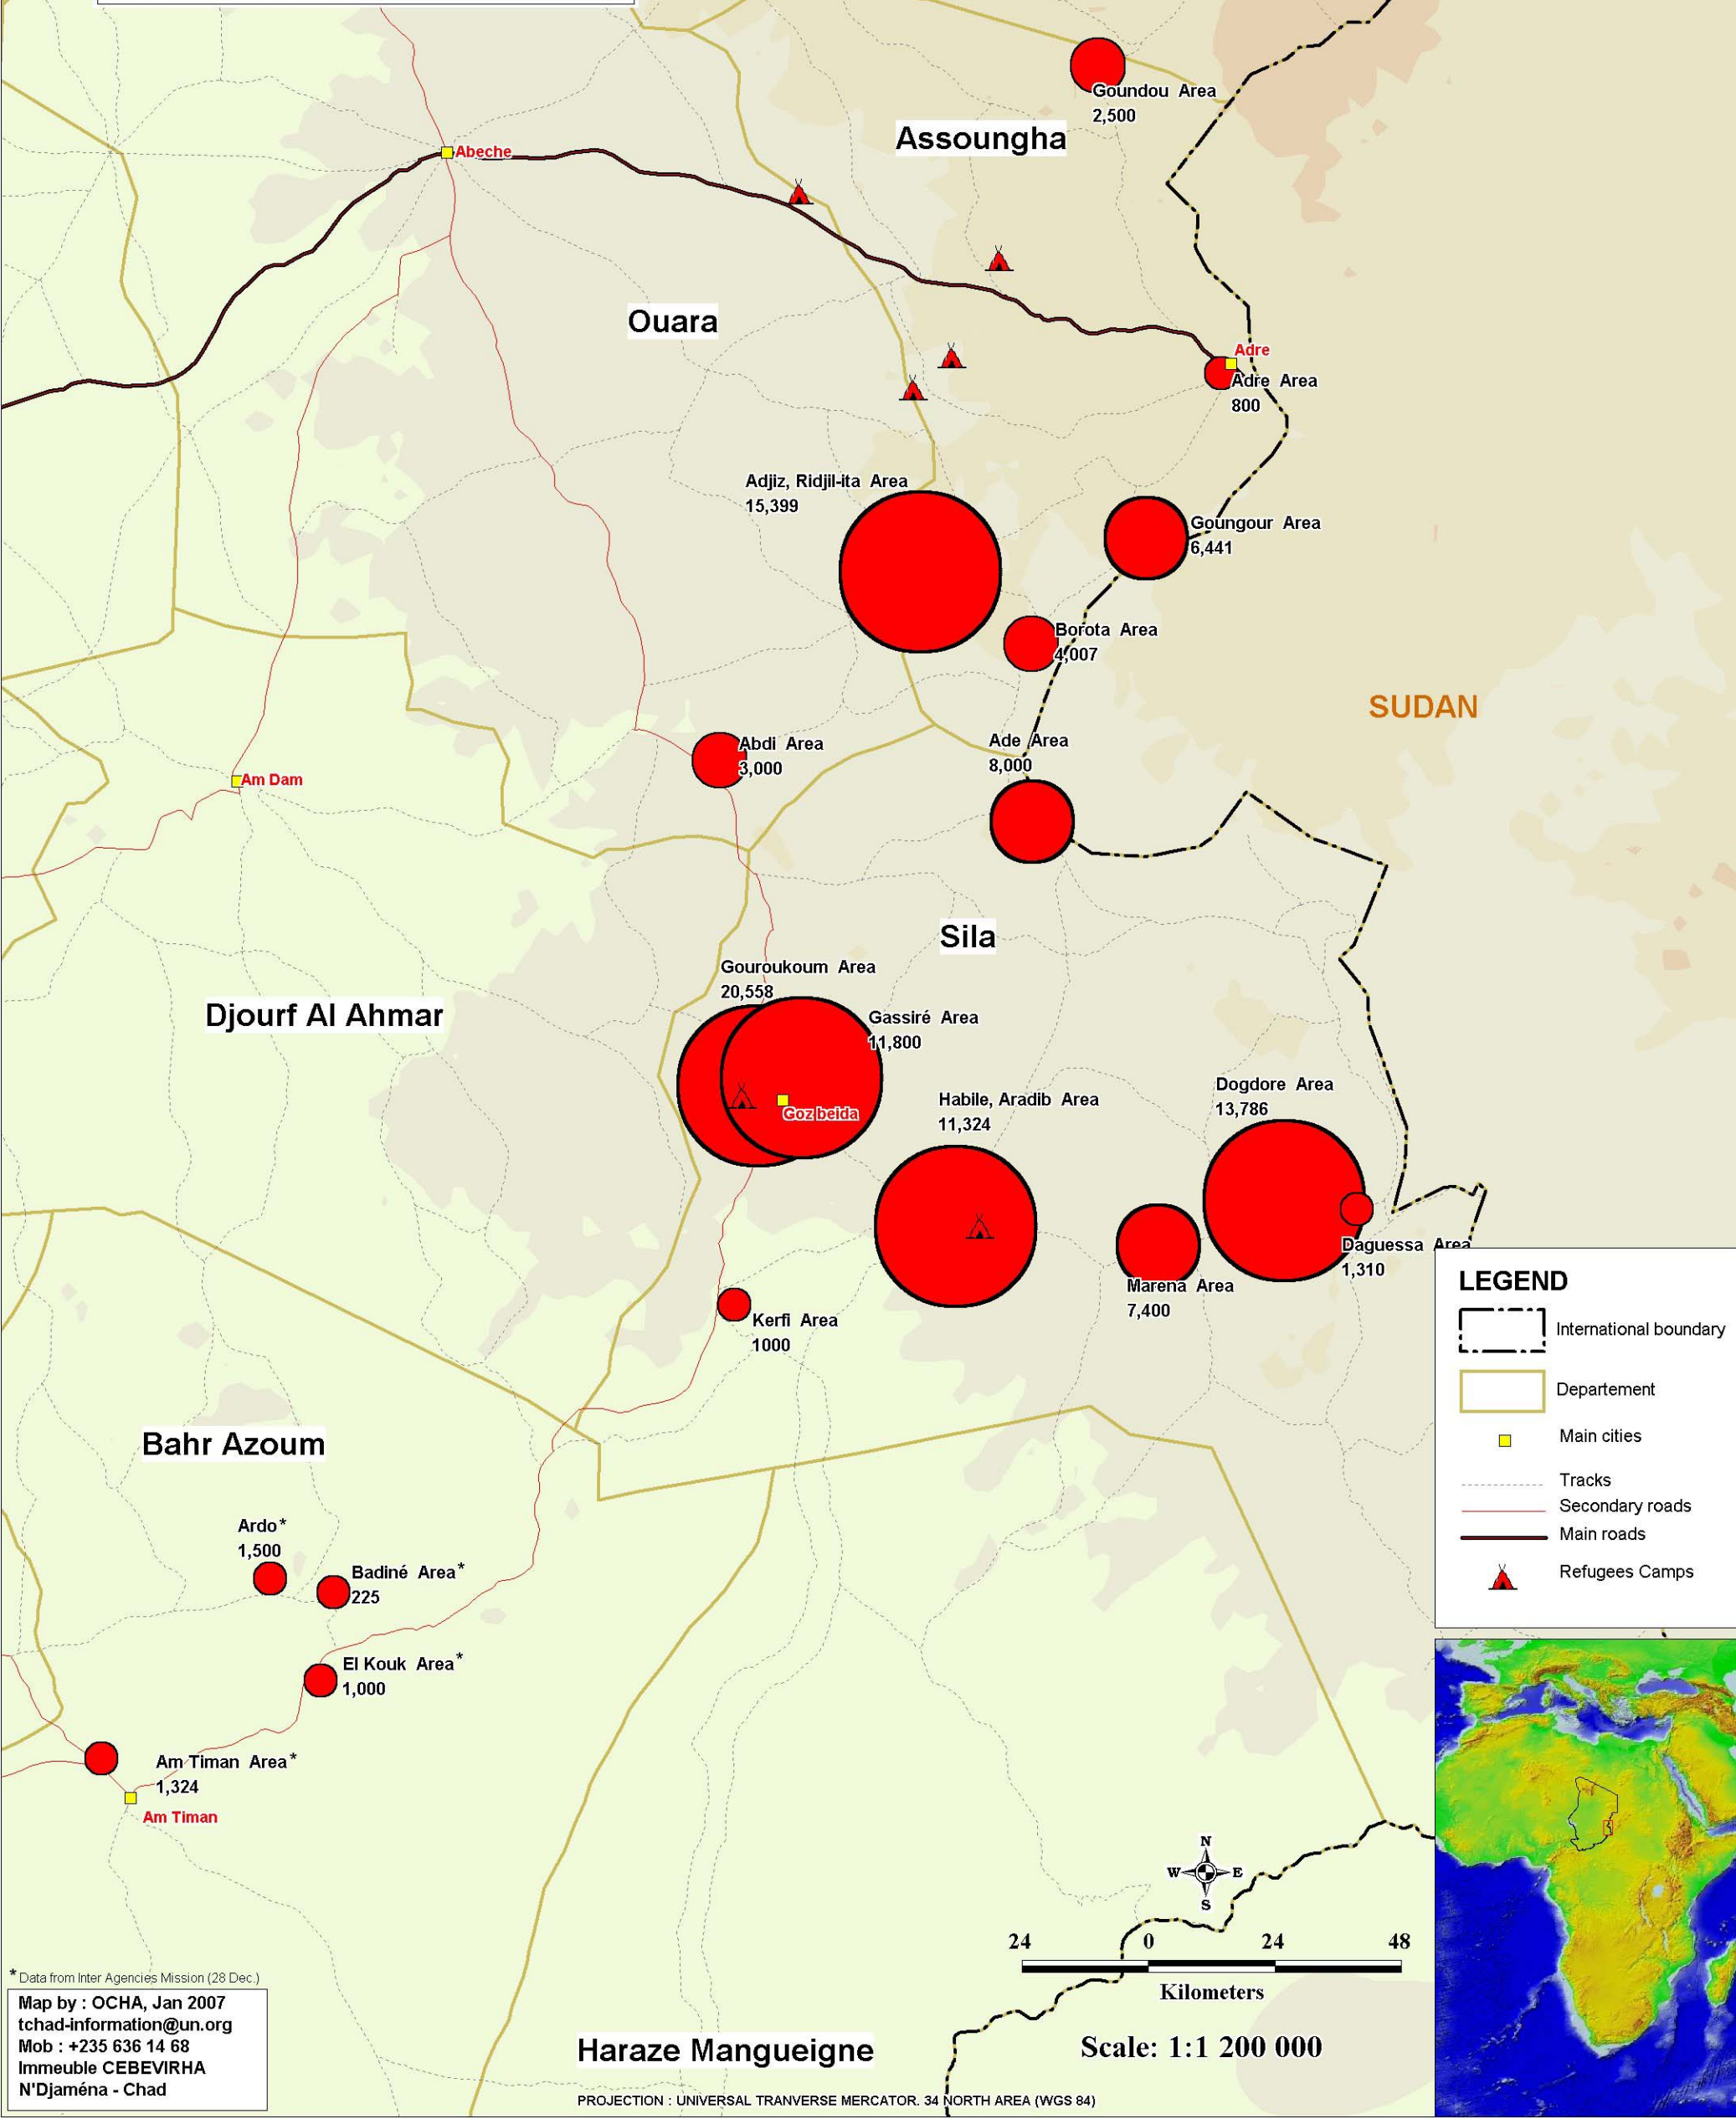

IDP'S IN CHAD AS OF JANUARY 2007

* Data from Inter Agencies Mission (28 Dec.)
 Map by : OCHA, Jan 2007
 tchad-information@un.org
 Mob : +235 636 14 68
 Immeuble CEBEVIRHA
 N'Djaména - Chad

Scale: 1:1 200 000
 PROJECTION : UNIVERSAL TRANVERSE MERCATOR. 34 NORTH AREA (WGS 84)