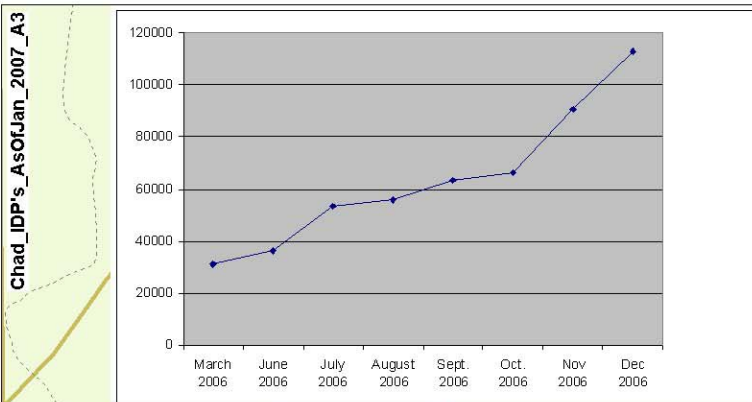

IDP'S IN CHAD AS OF JANUARY 2007

* Data from Inter Agencies Mission (28 Dec.)
 Map by : OCHA, Jan 2007
 tchad-information@un.org
 Mob : +235 636 14 68
 Immeuble CEBEVIRHA
 N'Djaména - Chad

Scale: 1:1 200 000
 PROJECTION : UNIVERSAL TRANVERSE MERCATOR. 34 NORTH AREA (WGS 84)