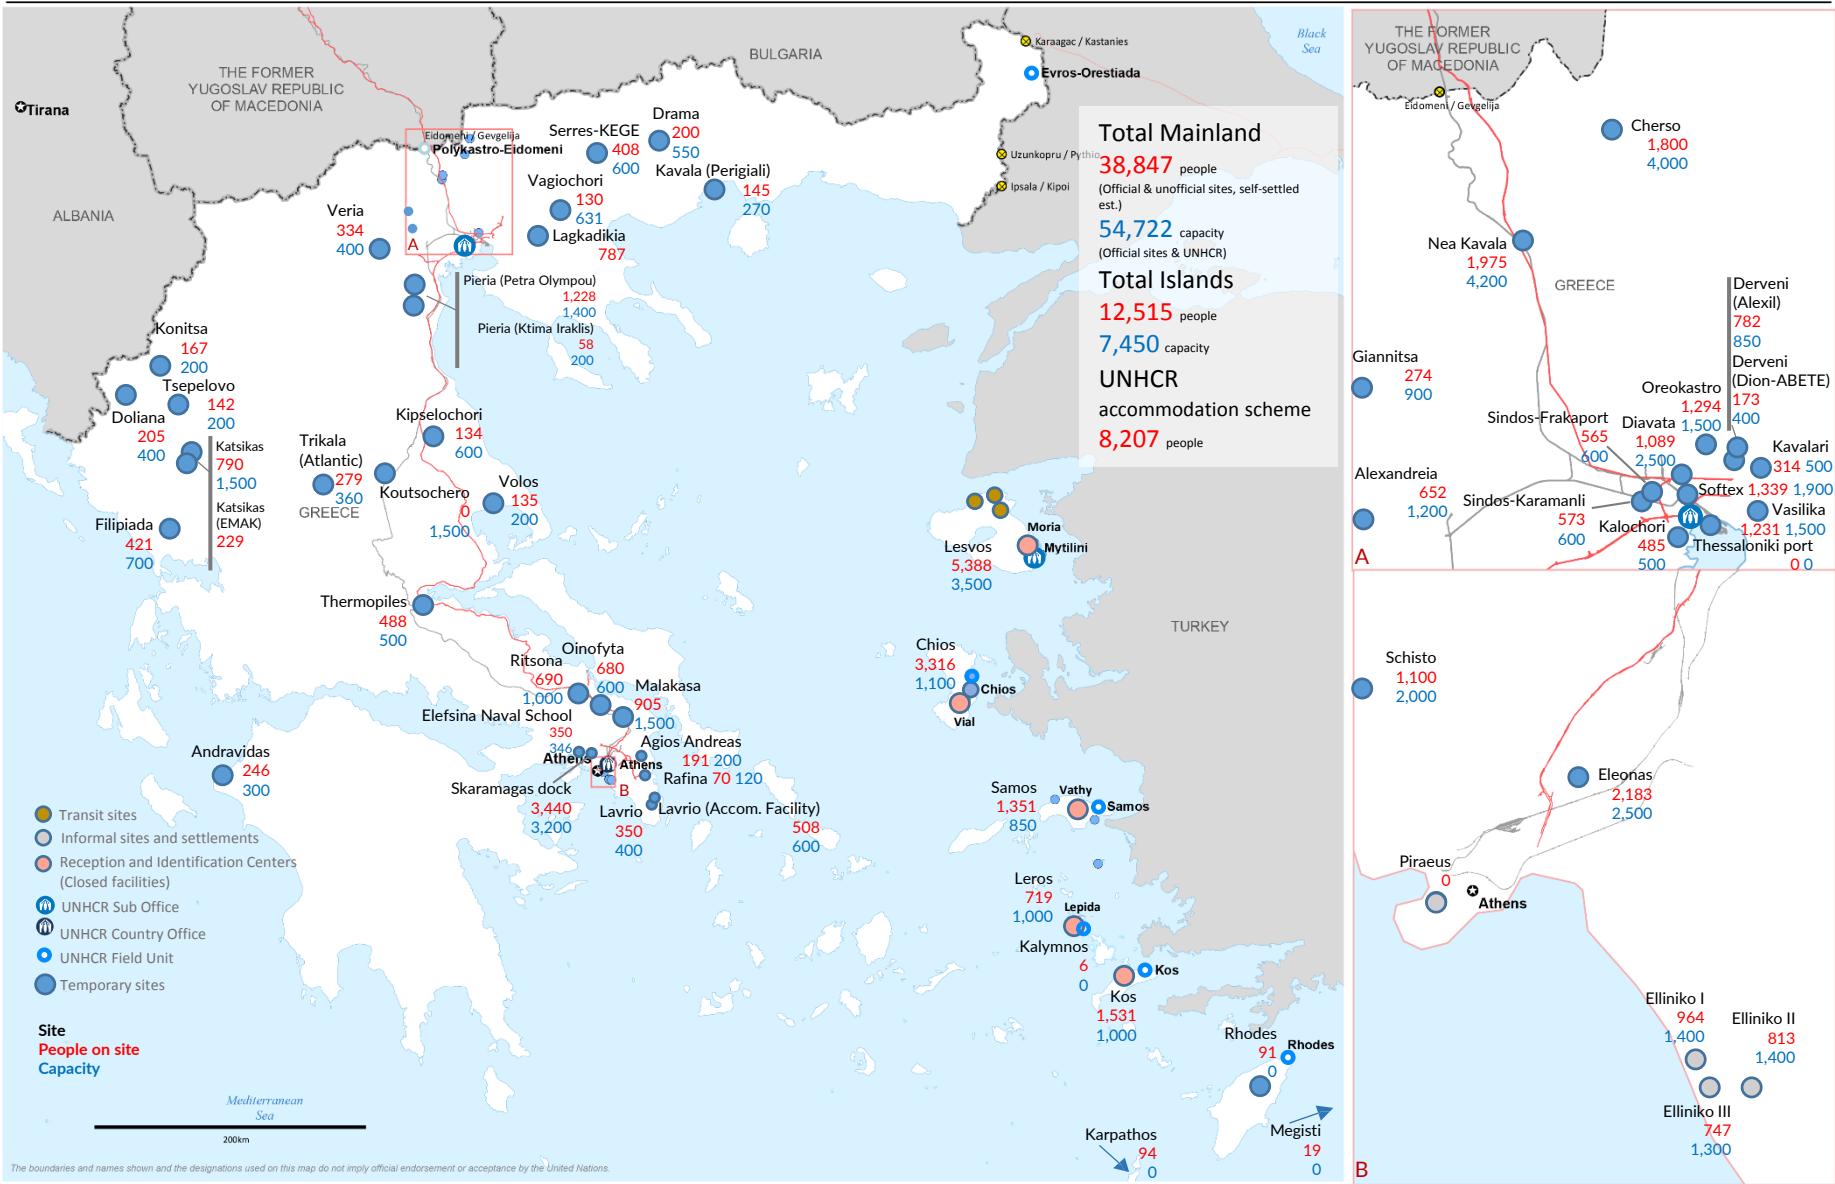

Europe Refugee Emergency

Daily map indicating capacity and occupancy (Governmental figures)

As of 05 September 2016 08:00 a.m. EET

Presence and capacity are based on Governmental figures from the Coordination Centre for the Management of the Refugee Crisis, as of 05/09/2016 08:00 a.m. Eastern European Time. Online map with additional information: <http://www.unhcr.gr/sites>

Funded by European Union Humanitarian Aid