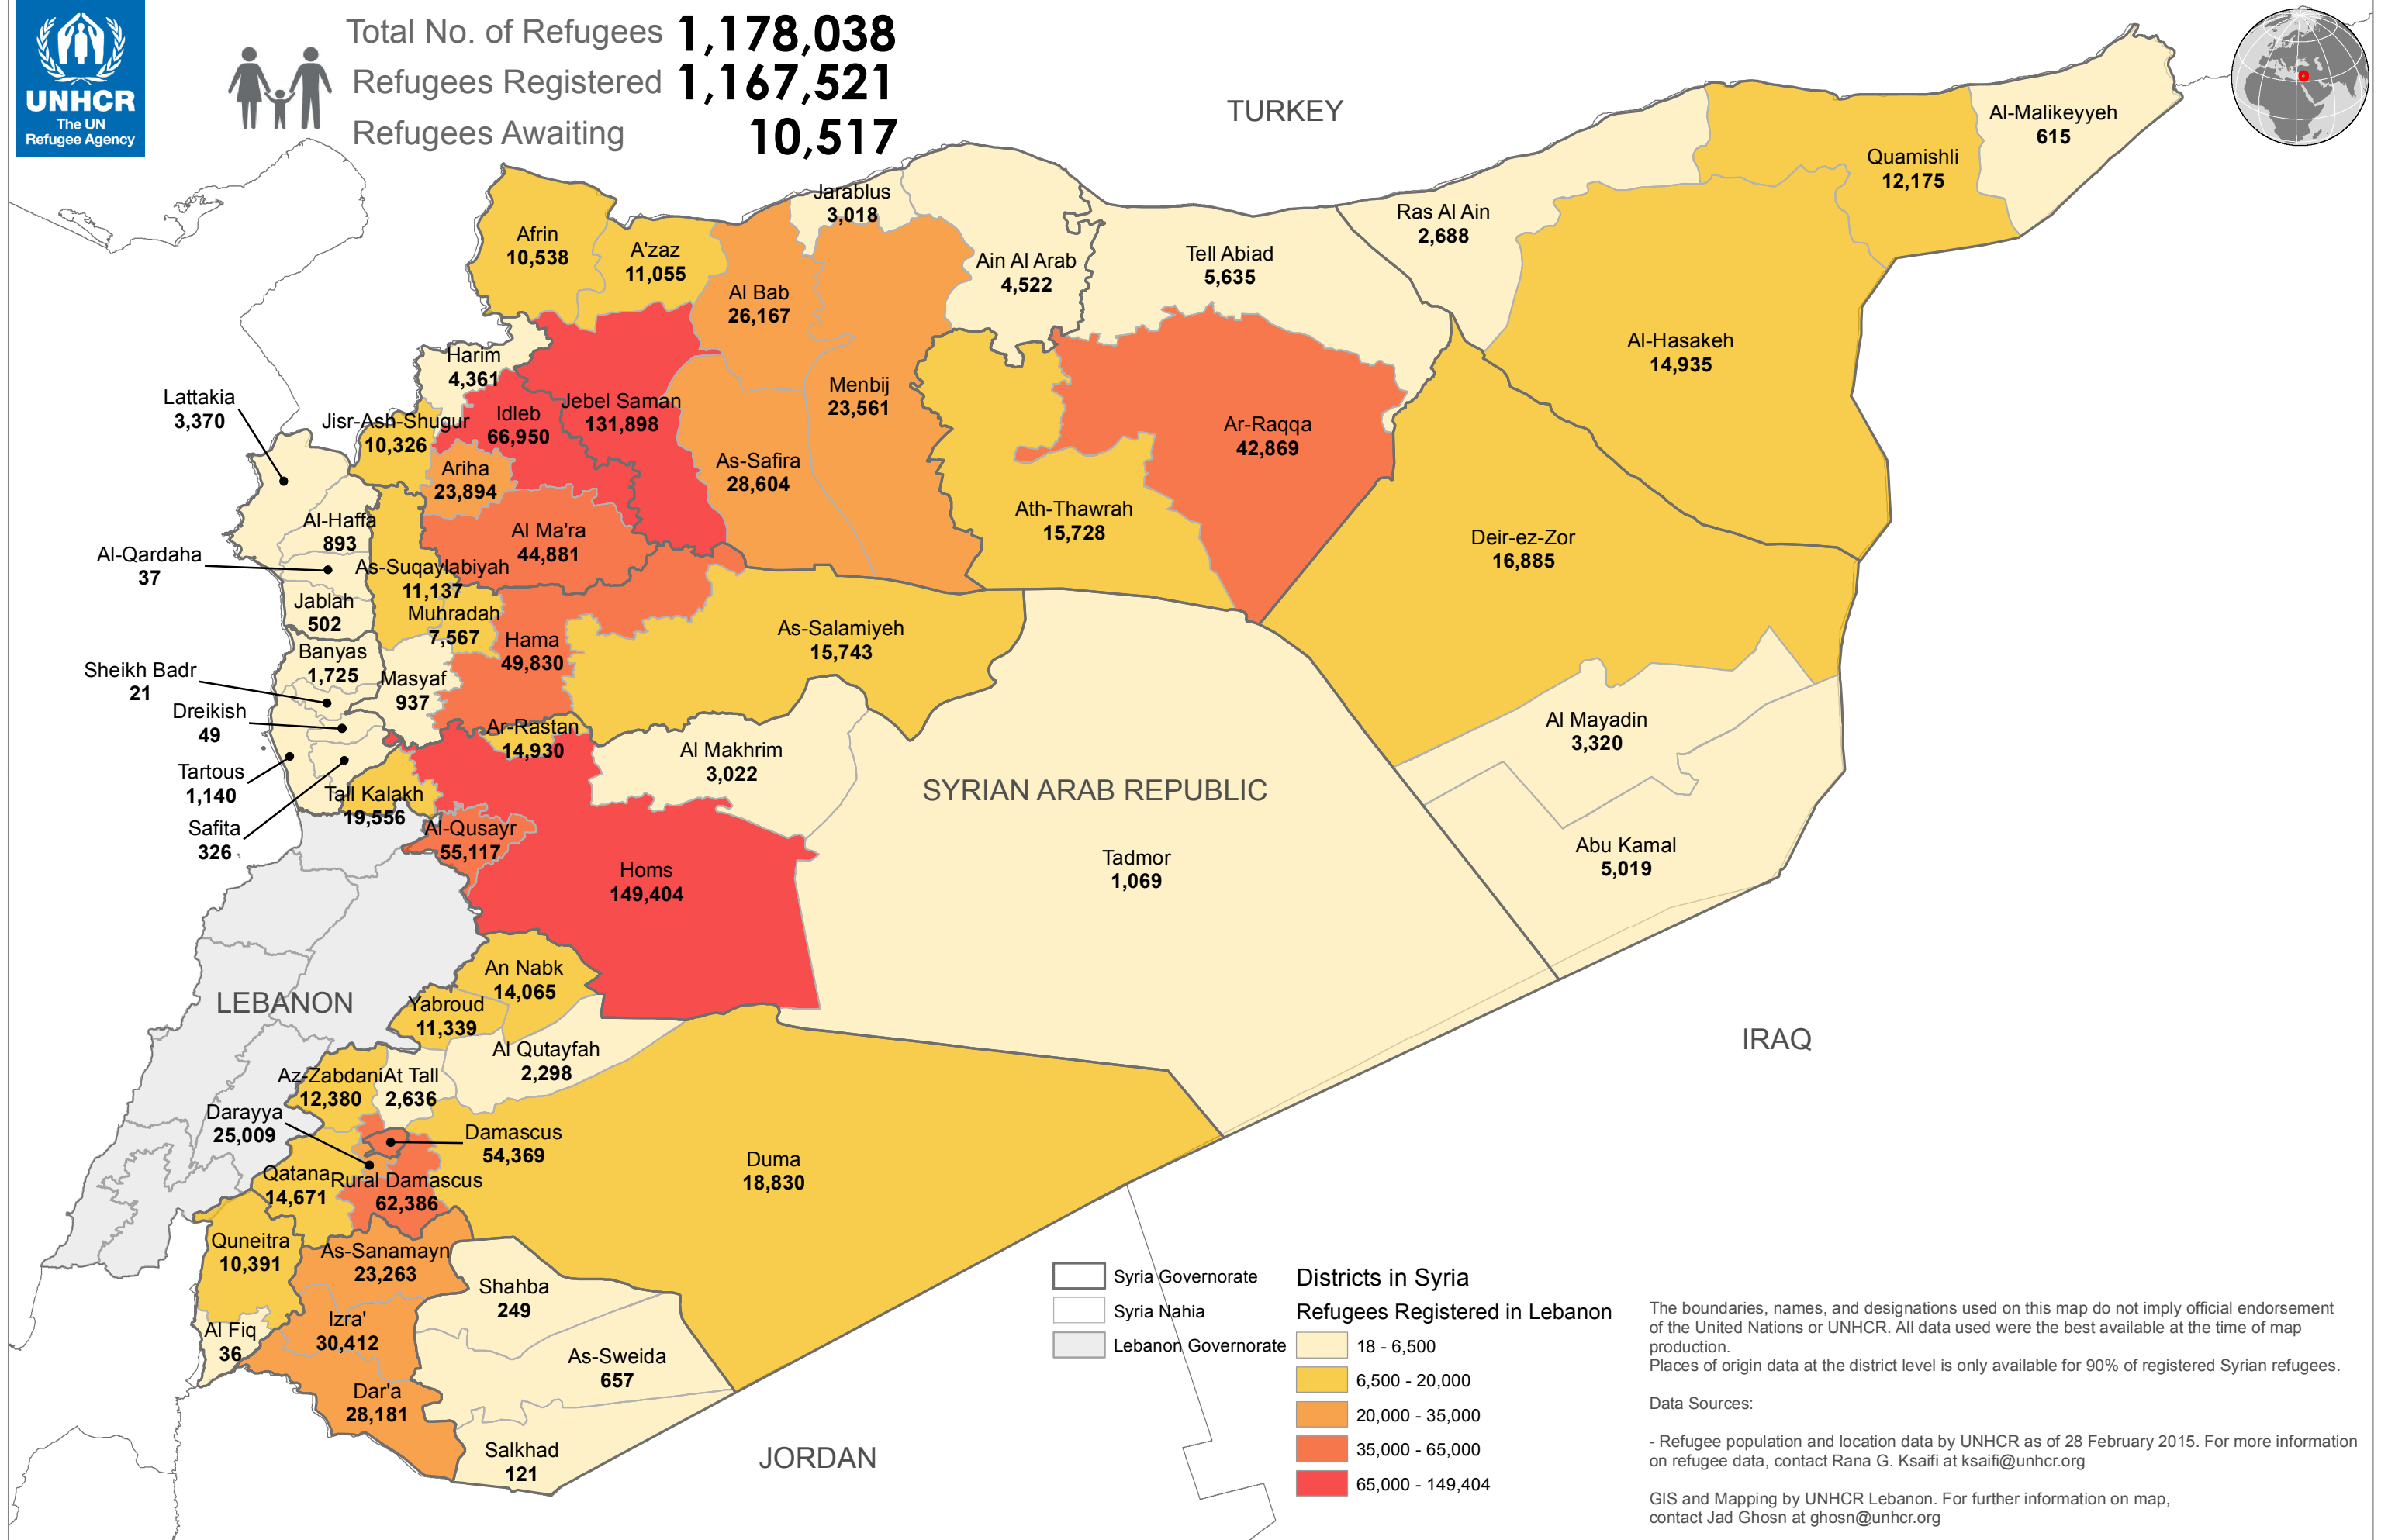

SYRIA REFUGEE RESPONSE

LEBANON: Places of Origin of Syrian Refugees Registered in Lebanon

28 February 2015

UNHCR Lebanon - Beirut Country Office

Total No. of Refugees **1,178,038**
 Refugees Registered **1,167,521**
 Refugees Awaiting **10,517**

Syria Governorate
 Syria Nahia
 Lebanon Governorate

Districts in Syria

Refugees Registered in Lebanon

- 18 - 6,500
- 6,500 - 20,000
- 20,000 - 35,000
- 35,000 - 65,000
- 65,000 - 149,404

The boundaries, names, and designations used on this map do not imply official endorsement of the United Nations or UNHCR. All data used were the best available at the time of map production. Places of origin data at the district level is only available for 90% of registered Syrian refugees.

Data Sources:

- Refugee population and location data by UNHCR as of 28 February 2015. For more information on refugee data, contact Rana G. Ksaifi at ksaifi@unhcr.org
- GIS and Mapping by UNHCR Lebanon. For further information on map, contact Jad Ghosn at ghosn@unhcr.org