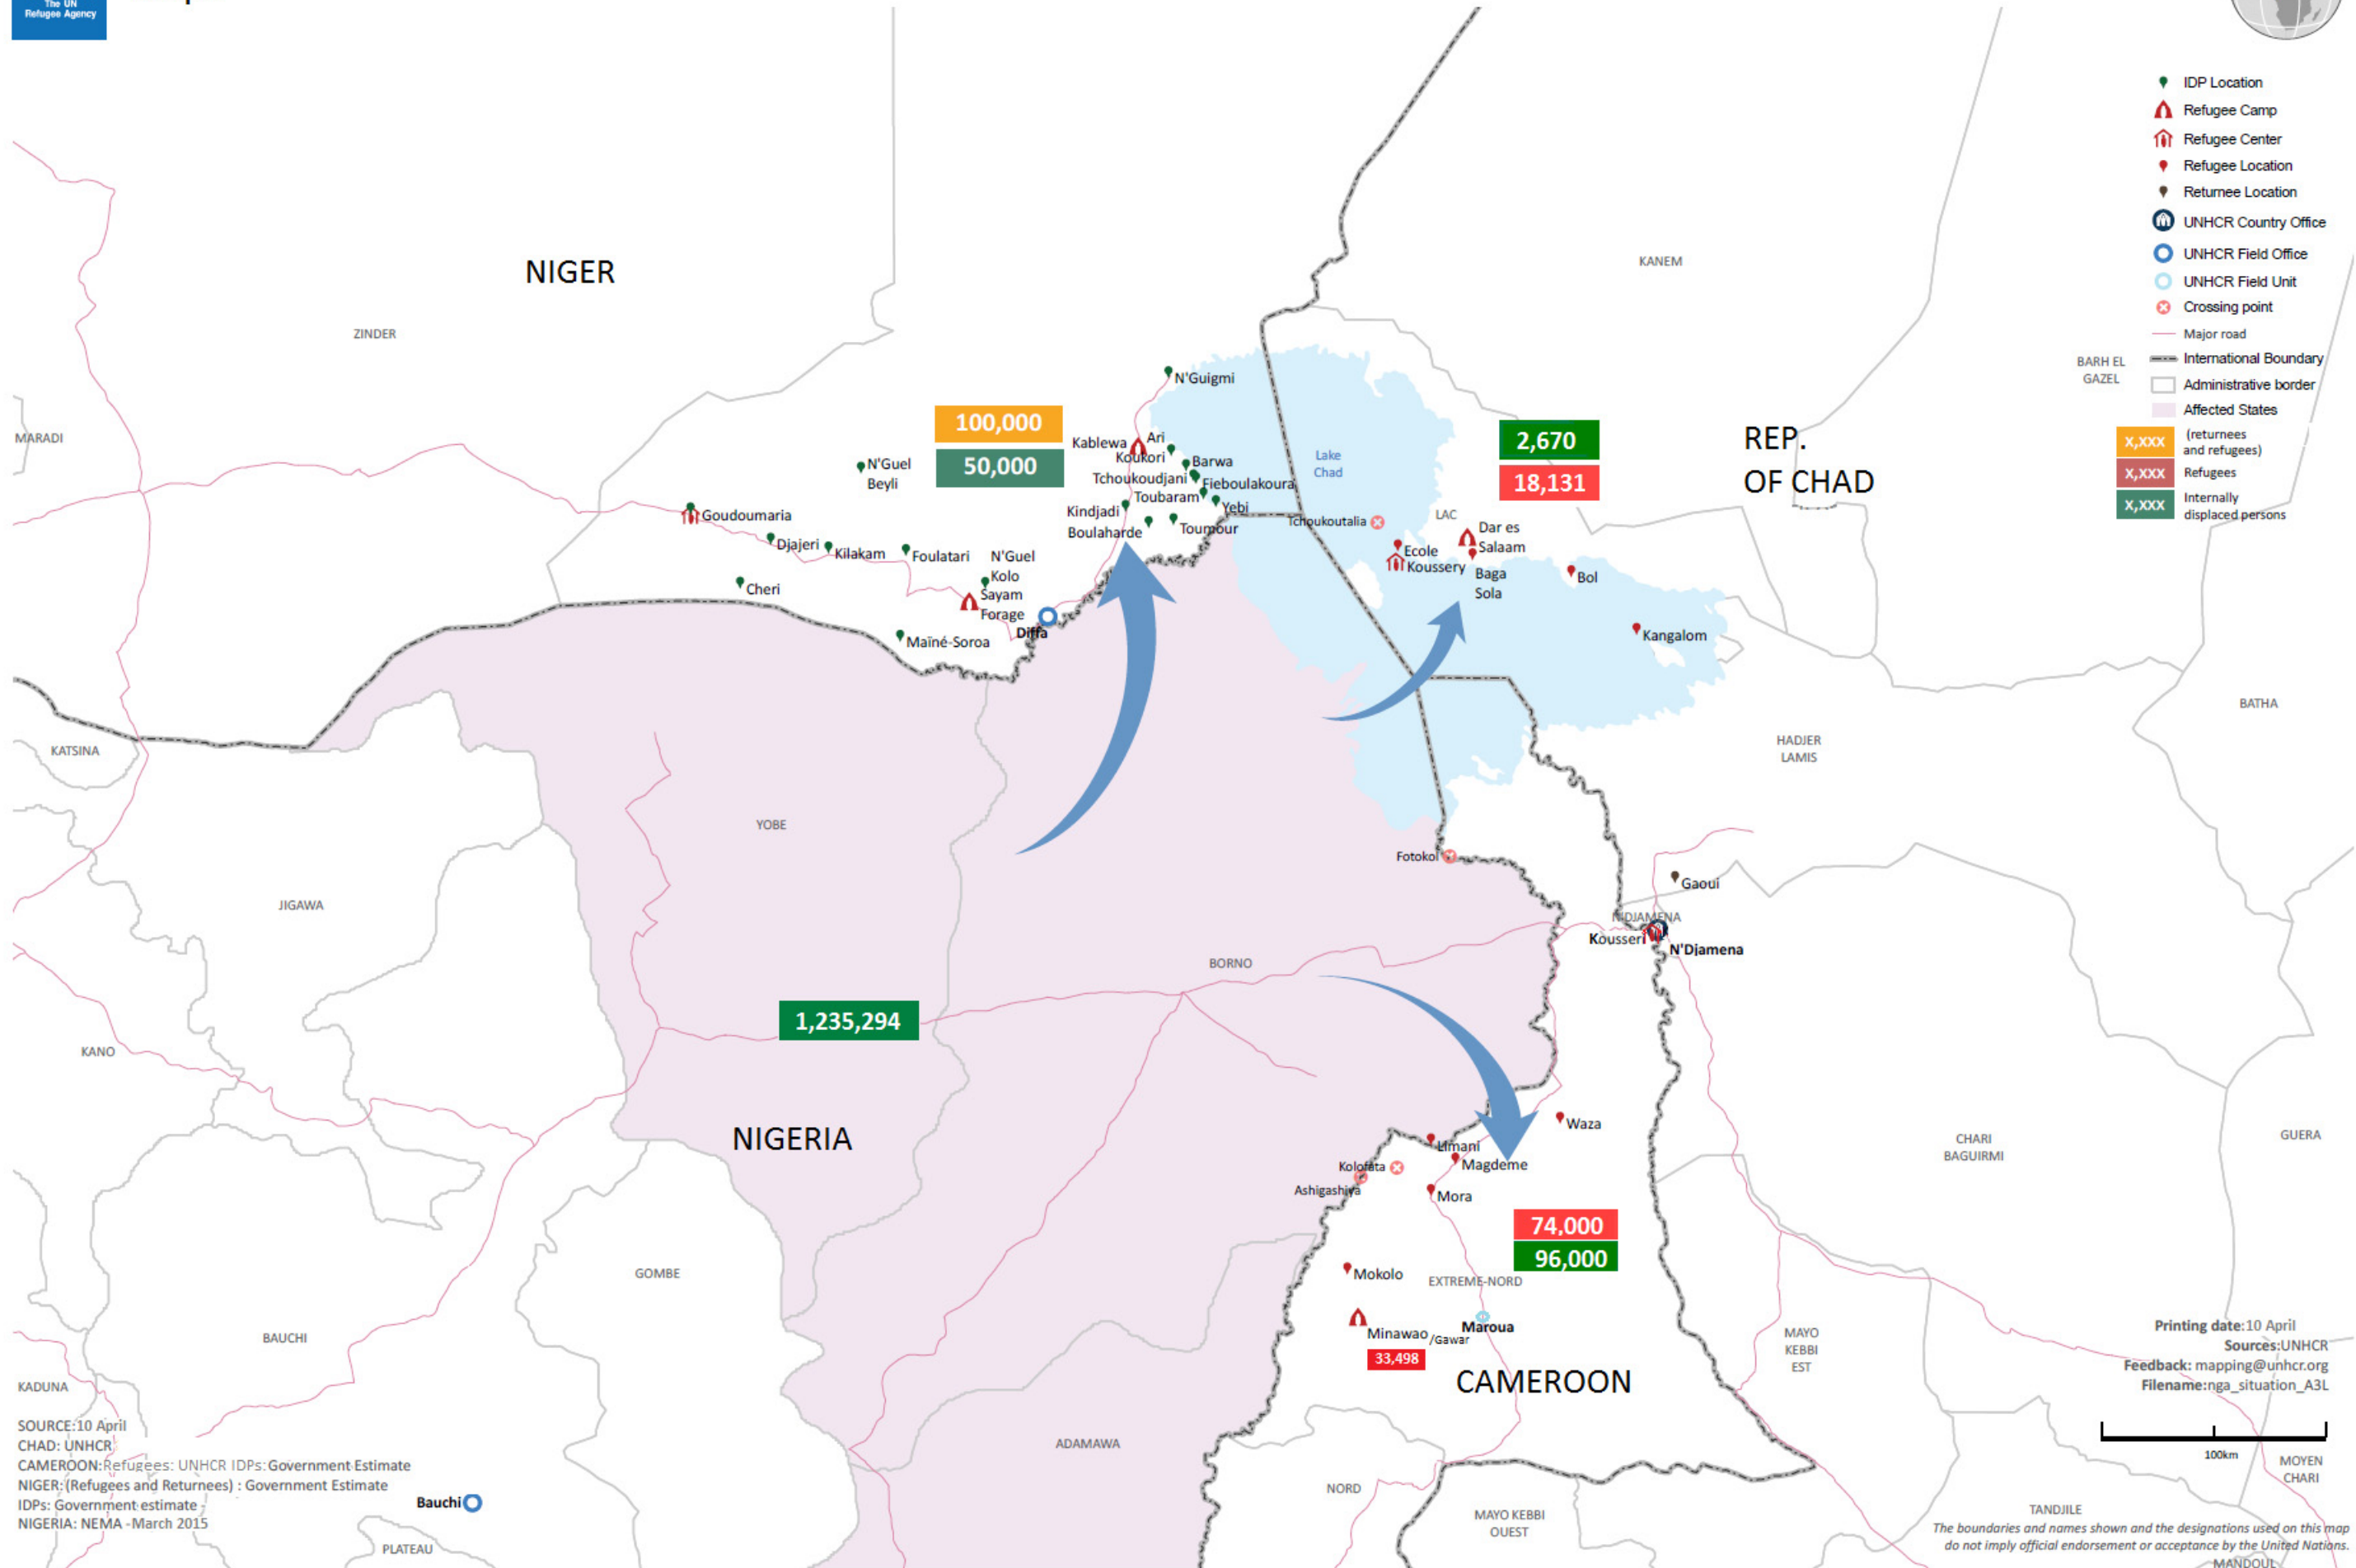

Nigeria Situation: Operational context

10 April

UNHCR - HQ Geneva

SOURCE: 10 April
 CHAD: UNHCR
 CAMEROON: Refugees: UNHCR IDPs: Government Estimate
 NIGER: (Refugees and Returnees): Government Estimate
 IDPs: Government estimate
 NIGERIA: NEMA - March 2015

Printing date: 10 April
 Sources: UNHCR
 Feedback: mapping@unhcr.org
 Filename: nga_situation_A3L

The boundaries and names shown and the designations used on this map do not imply official endorsement or acceptance by the United Nations.