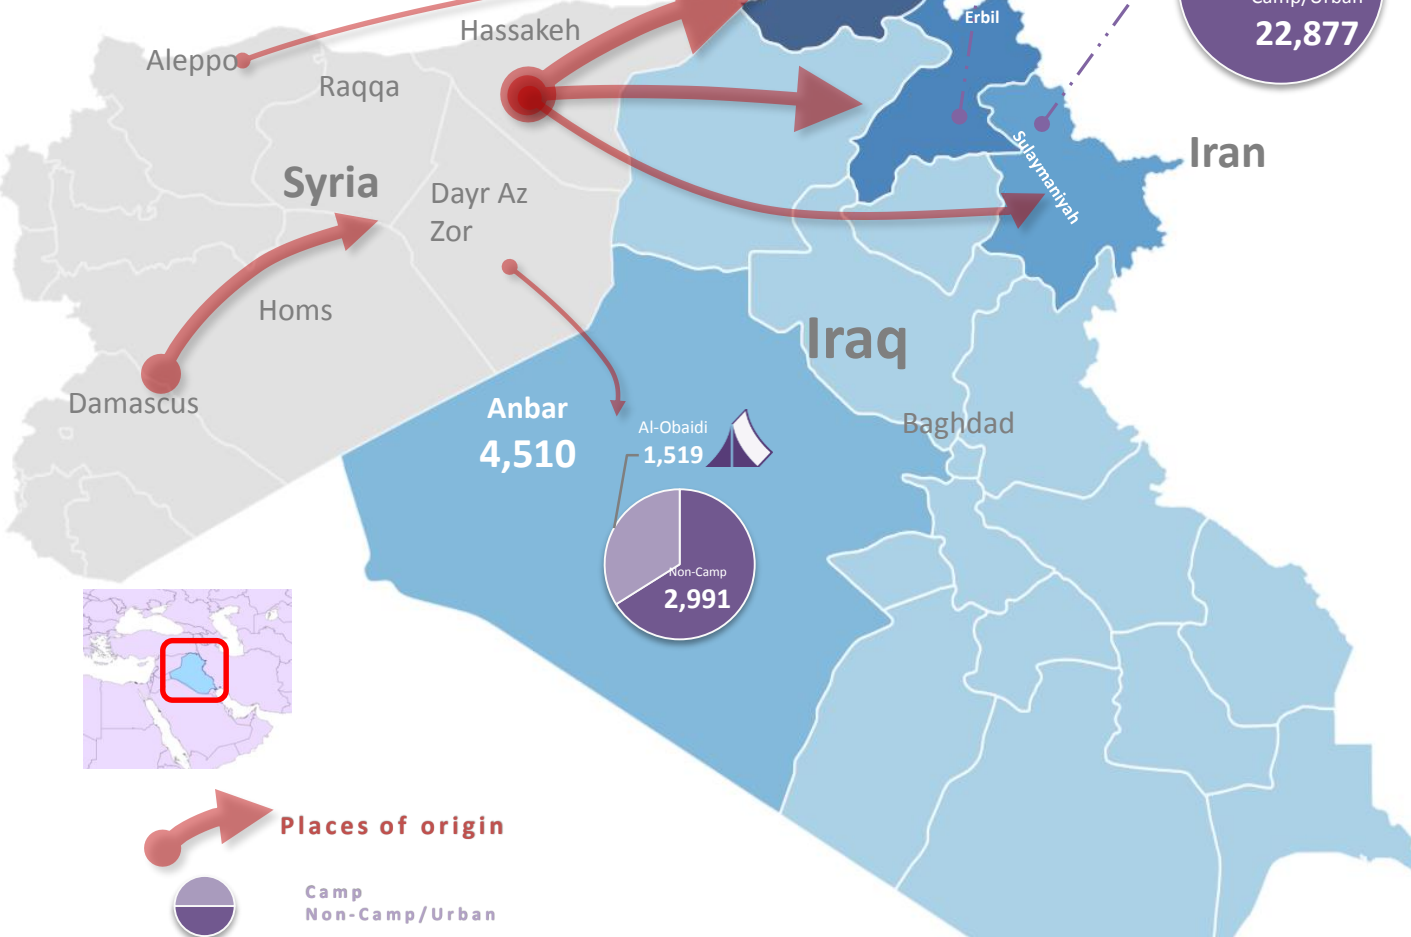

# Iraq: Syrian Refugee stats and locations, 30 April 2016

**Total: 246,589 persons** (87,581 households)

- 61 % = 96,814 live in 10 camps and 39 % = 149,775 in 4 non-camp/urban areas.
- 97 % = 238,061 live in Kurdistan Region-Iraq (KR-I): in Erbil Duhok and Sulaymaniyah
- 3 % = 8,528 live in other locations in Iraq.

**Duhok**  
92,767  
persons

**Erbil**  
115,014  
persons

**Sulaymaniyah**  
30,280

Turkey

Iraq

Iran

**Places of origin**

**Camp**  
Non-Camp/Urban

**Number of camps**