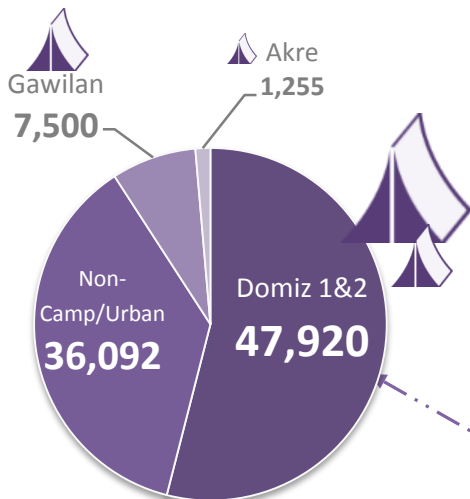

# Iraq: Syrian Refugee stats and locations, 30 April 2016

**Total: 246,589 persons** (87,581 households)

- 61 % = 96,814 live in 10 camps and 39 % = 149,775 in 4 non-camp/urban areas.
- 97 % = 238,061 live in Kurdistan Region-Iraq (KR-I): in Erbil Duhok and Sulaymaniyah
- 3 % = 8,528 live in other locations in Iraq.

**Duhok**  
92,767  
persons

**Erbil**  
115,014  
persons

**Sulaymaniyah**  
30,280

Turkey

Iraq

Iran

**Places of origin**

**Camp**  
Non-Camp/Urban

**Number of camps**