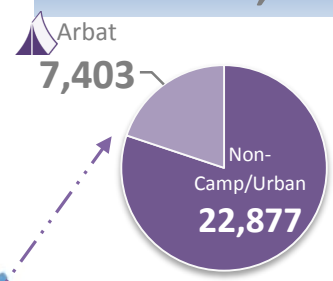

# Iraq: Syrian Refugee stats and locations, 30 April 2016

**Total: 246,589 persons** (87,581 households)

- 61 % = 96,814 live in 10 camps and 39 % = 149,775 in 4 non-camp/urban areas.
- 97 % = 238,061 live in Kurdistan Region-Iraq (KR-I): in Erbil Duhok and Sulaymaniyah
- 3 % = 8,528 live in other locations in Iraq.

**Duhok**  
92,767  
persons

**Erbil**  
115,014  
persons

**Sulaymaniyah**  
30,280

Turkey

Iraq

Iran

**Places of origin**

**Camp**  
Non-Camp/Urban