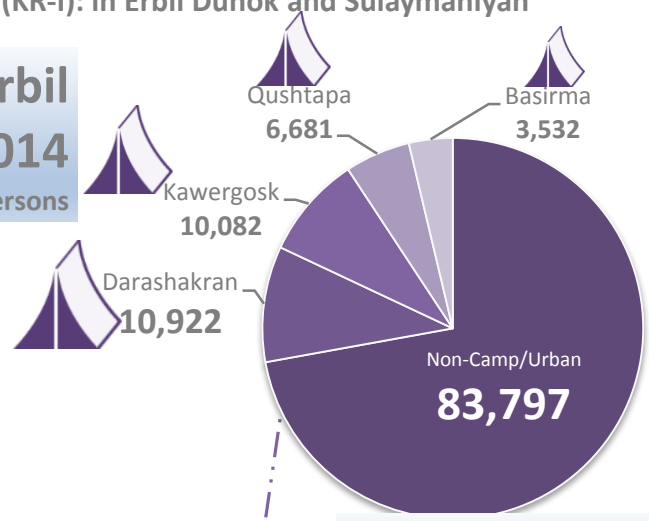

# Iraq: Syrian Refugee stats and locations, 30 April 2016

**Total: 246,589 persons** (87,581 households)

- 61 % = 96,814 live in 10 camps and 39 % = 149,775 in 4 non-camp/urban areas.
- 97 % = 238,061 live in Kurdistan Region-Iraq (KR-I): in Erbil Duhok and Sulaymaniyah
- 3 % = 8,528 live in other locations in Iraq.

**Duhok**  
92,767  
persons

**Erbil**  
115,014  
persons

**Sulaymaniyah**  
30,280

Turkey

Iraq

Iran

**Places of origin**

**Camp**  
Non-Camp/Urban

**Number of camps**