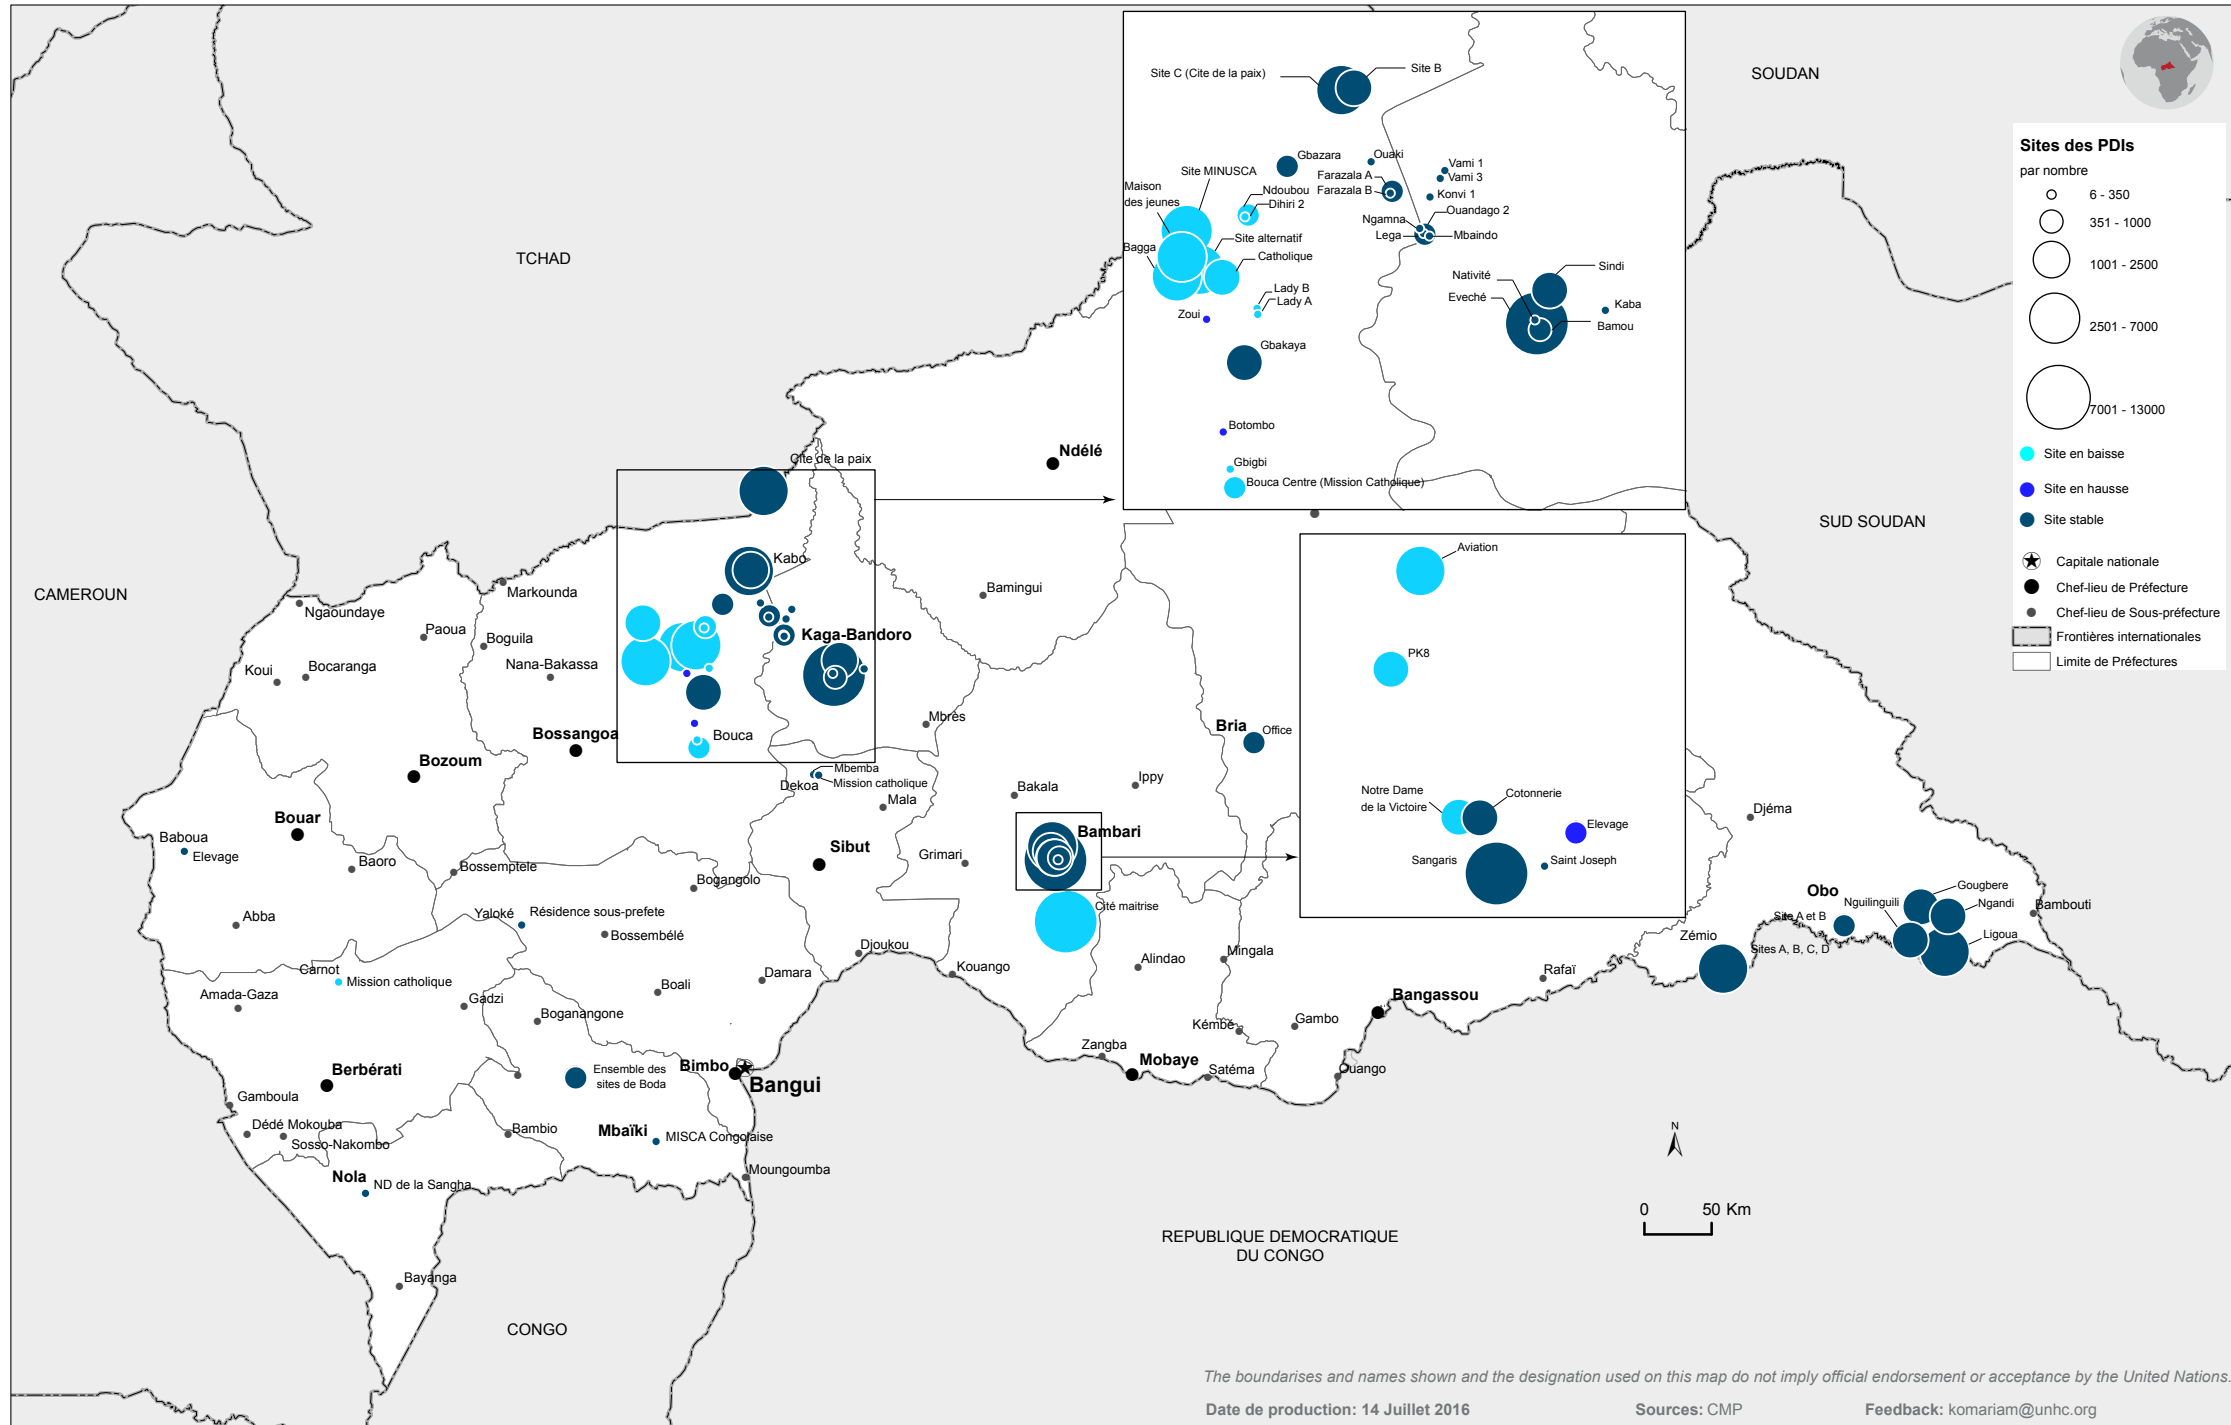

SITES DES PERSONNES DEPLACÉES INTERNES (PDI) HORS DE BANGUI

Juin 2016

The boundaries and names shown and the designation used on this map do not imply official endorsement or acceptance by the United Nations.