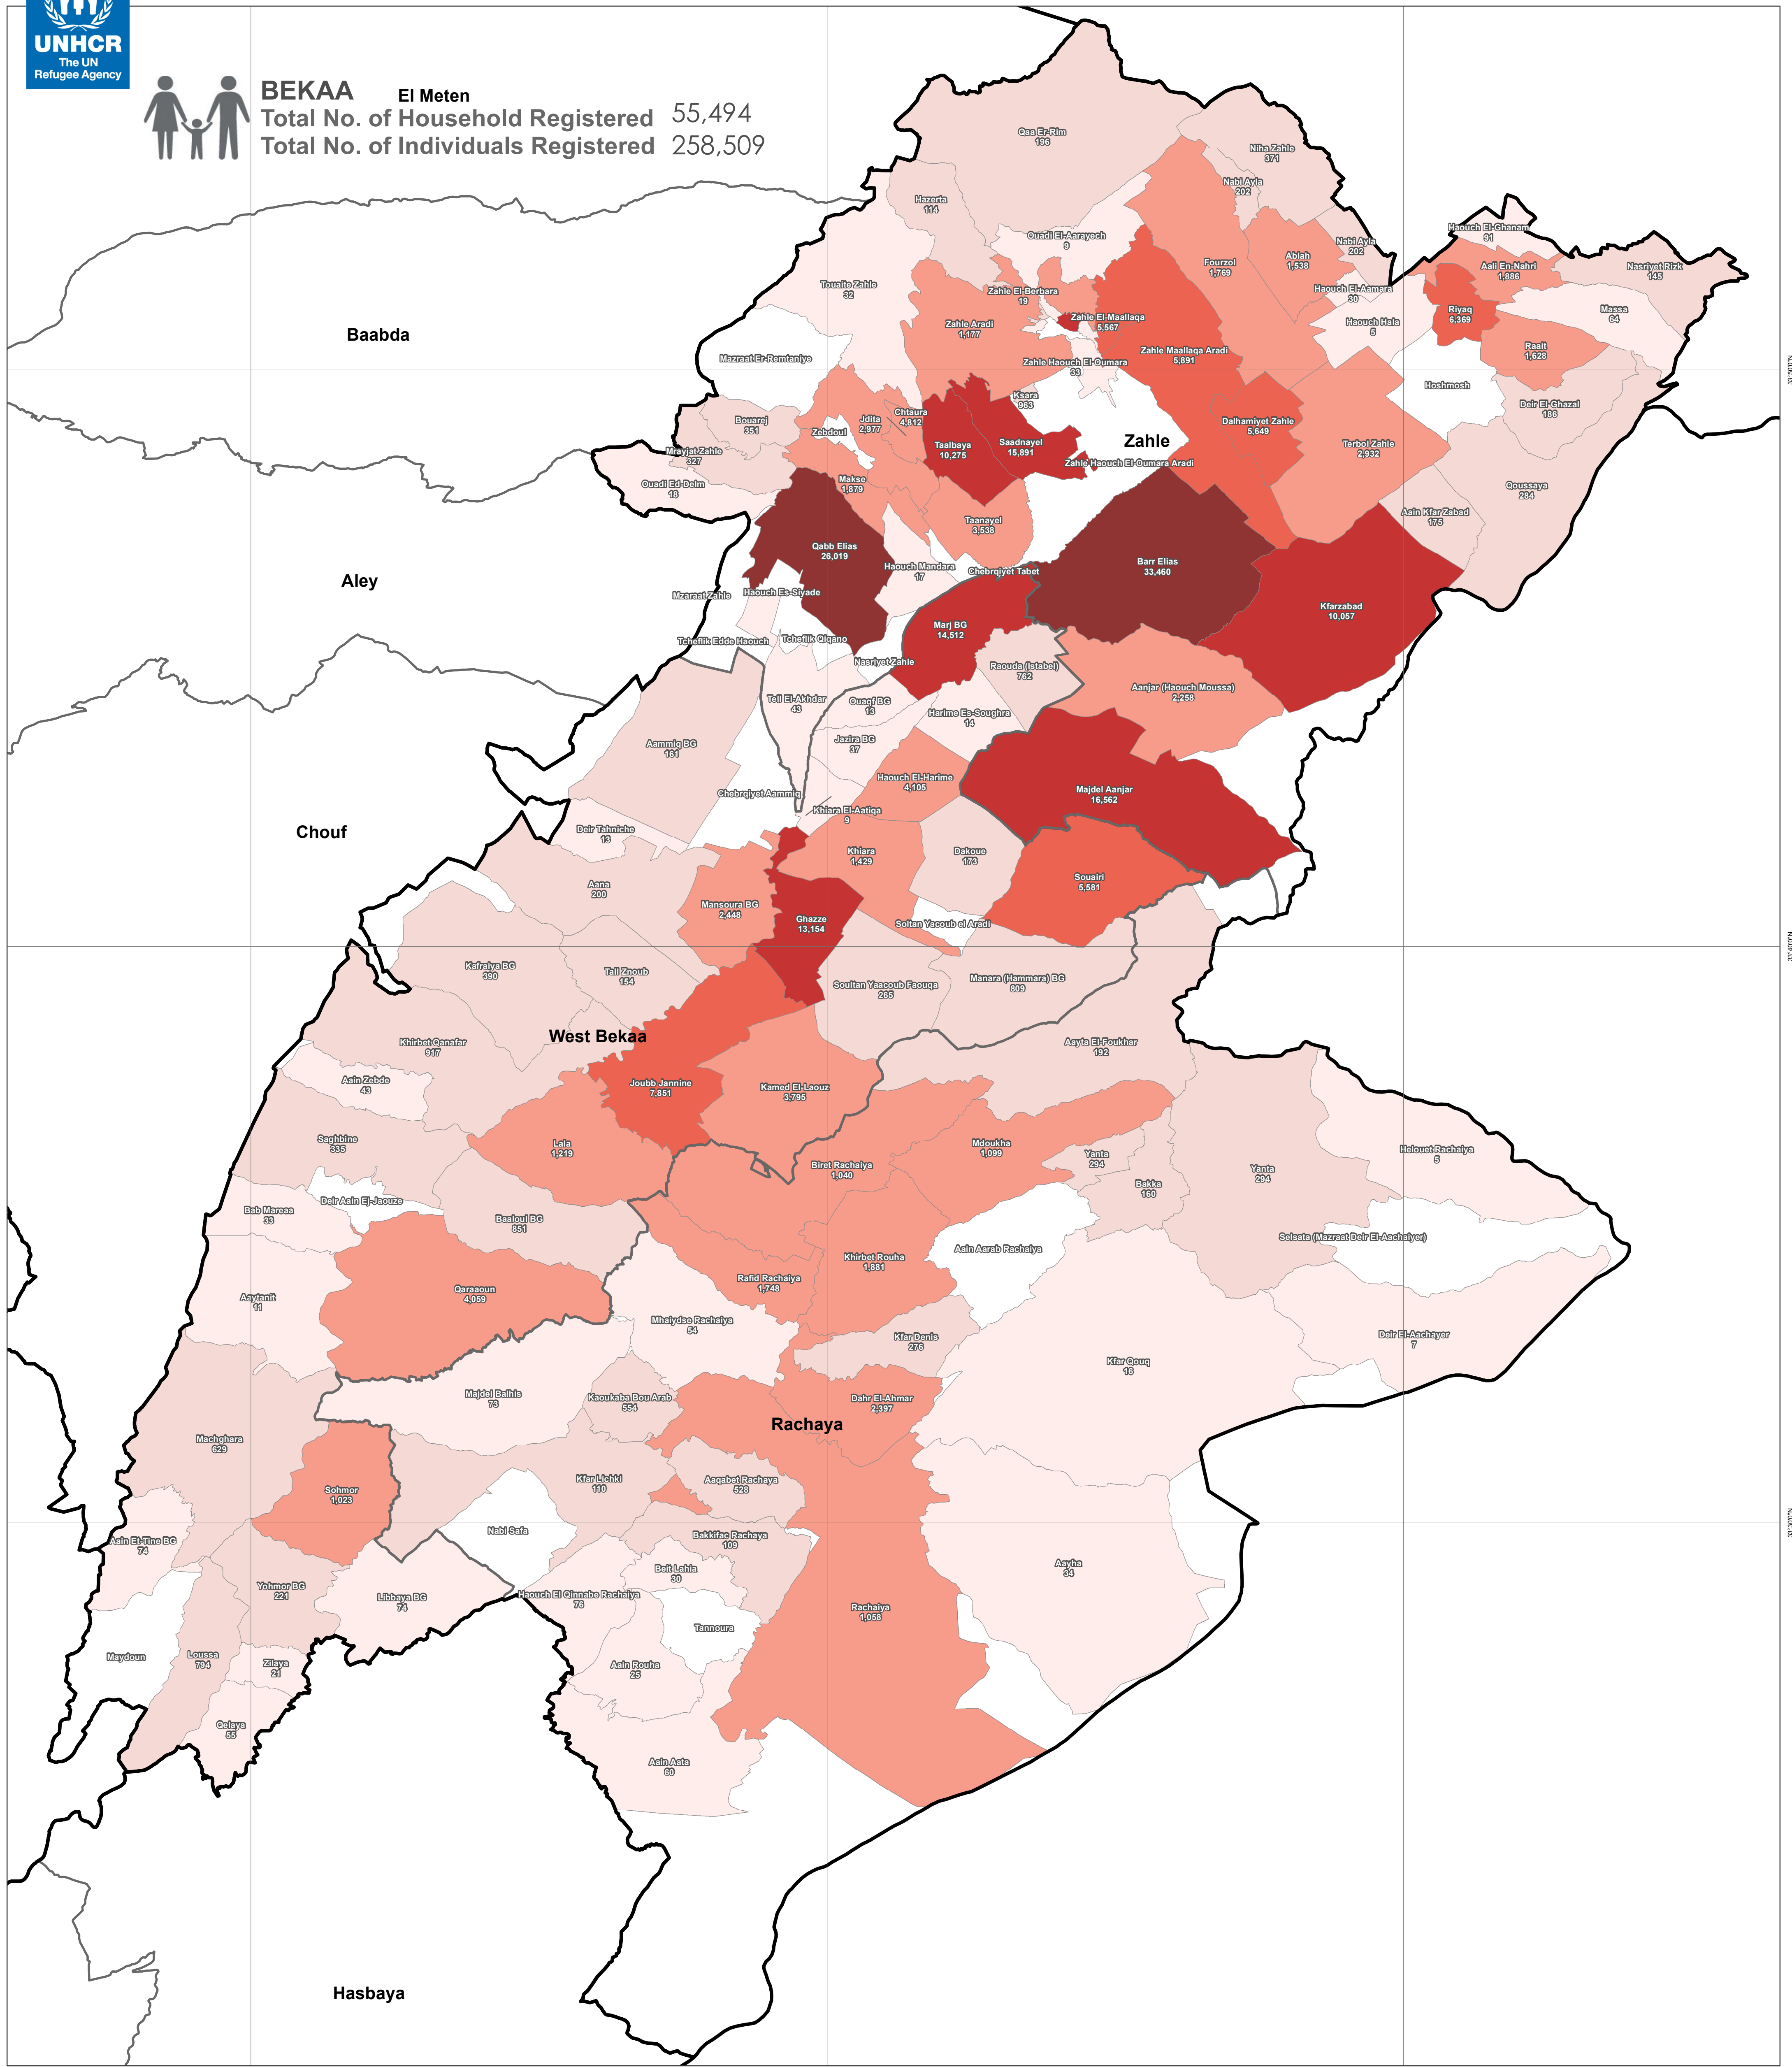

SYRIA REFUGEE RESPONSE

LEBANON, Bekaa Governorate

Distribution of the Registered Syrian Refugees at the Cadastral Level

As of 31 July 2014

BEKAA El Meten
 Total No. of Household Registered 55,494
 Total No. of Individuals Registered 258,509

Notes
 The boundaries, names and designations used on this map do not imply official endorsement of the United Nations. All data used are the best available at the time of map production.

Data Sources:
 - Lebanese Border, Caza and Cadastral Boundaries: NPMLT 2005.
 - Geographic Projection WGS 1984

Registered Refugees Figures by UNHCR as of 31 July 2014.
 For more information contact Rana G. Ksaifi at ksaifi@unhcr.org

GIS and Mapping by UNHCR. For information and updates contact: Jad Ghosn: ghosn@unhcr.org
 Maroun Sader: sader@unhcr.org

NPMLT: National Physical Master Plan for the Lebanese Territory

Legend

No. of Refugees per Cadastral

Location Diagram