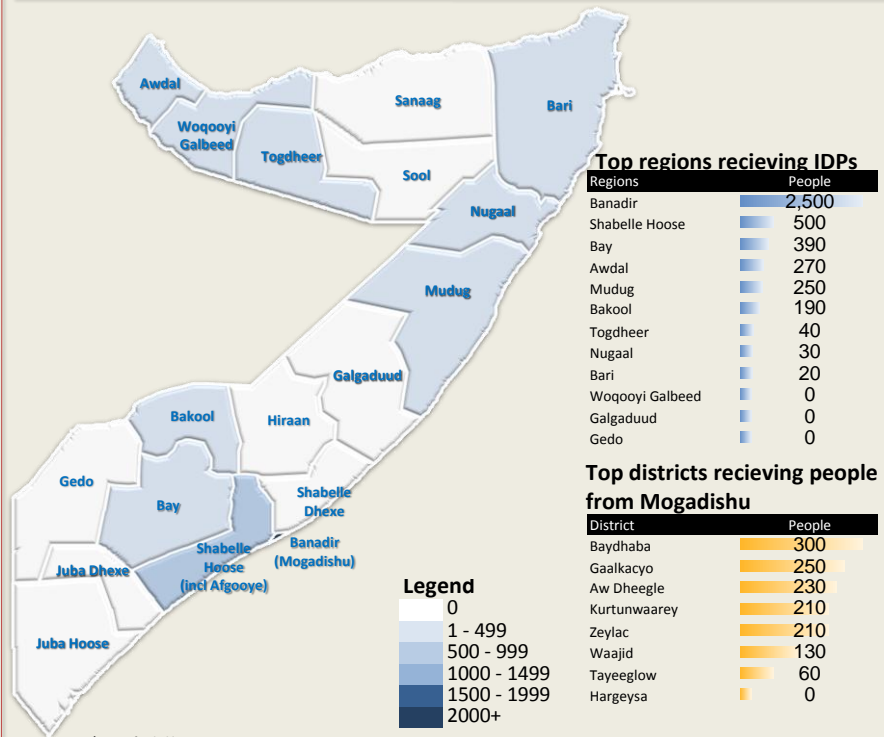

33,000

April, 2012

Movements within Mogadishu

District	Displacement
Dayniile	1,600
Dharkenley	600
Wadajir	500
Hodan	350
Hawl Wadaag	320
Cabdulcasii	190
Kaaraan	140
Xamar Jabjab	130
Waaberi	80
Shibis	80
Xamar Weyne	73
Shangaani	60

Areas receiving people within Mogadishu

District	People
Hodan	5,000
Wadajir	4,100
Dayniile	1,800
Dharkenley	1,600
Yaaqshiid	1,500
Wardhiigley	1,500
Haliwaa	1,200
Xamar Jabjab	810
Kaaraan	610
Shibis	360
Boondheere	290
Xamar Weyne	260

Graph of movements from Mogadishu

Graph of movements to Mogadishu

Top regions receiving IDPs

Regions	People
Banadir	2,500
Shabelle Hoose	500
Bay	390
Awdal	270
Mudug	250
Bakool	190
Togdheer	40
Nugaal	30
Bari	20
Woqooyi Galbeed	0
Galgaduud	0
Gedo	0

Top districts receiving people from Mogadishu

District	People
Baydhaba	300
Gaalkacyo	250
Aw Dheegle	230
Kurtunwaarey	210
Zeylac	210
Waaqid	130
Tayeeglow	60
Hargeysa	0