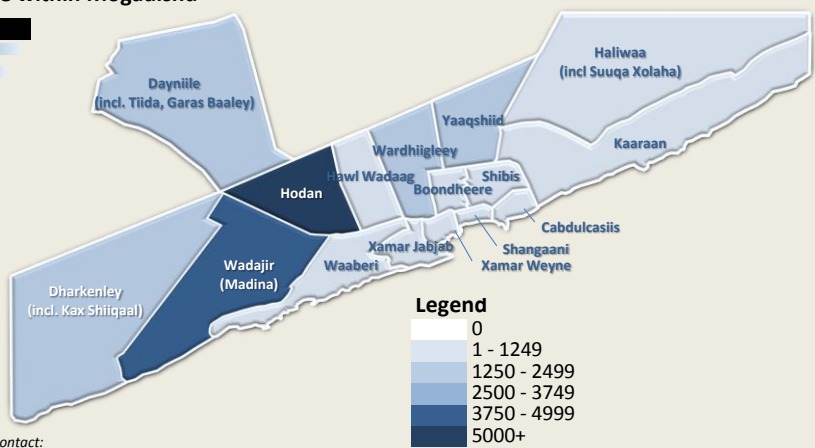

33,000

April, 2012

Movements within Mogadishu

District	Displacement
Dayniile	1,600
Dharkenley	600
Wadajir	500
Hodan	350
Hawl Wadaag	320
Cabdulcasii	190
Kaaraan	140
Xamar Jabjab	130
Waaberi	80
Shibis	80
Xamar Weyne	73
Shangaani	60

Areas receiving people within Mogadishu

District	People
Hodan	5,000
Wadajir	4,100
Dayniile	1,800
Dharkenley	1,600
Yaaqshiid	1,500
Wardhiigley	1,500
Haliwaa	1,200
Xamar Jabjab	810
Kaaraan	610
Shibis	360
Boondheere	290
Xamar Weyne	260

Graph of movements from Mogadishu

Graph of movements to Mogadishu

Top regions receiving IDPs

Regions	People
Banadir	2,500
Shabelle Hoose	500
Bay	390
Awdal	270
Mudug	250
Bakool	190
Togdheer	40
Nugaal	30
Bari	20
Woqooyi Galbeed	0
Galgaduud	0
Gedo	0

Top districts receiving people from Mogadishu

District	People
Baydhaba	300
Gaalkacyo	250
Aw Dheegle	230
Kurtunwaarey	210
Zeylac	210
Waaqid	130
Tayeeglow	60
Hargeysa	0