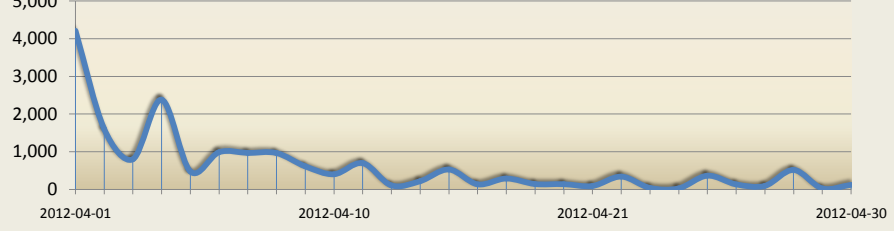

Graph of movements to Mogadishu

Top regions receiving IDPs

Regions	People
Banadir	2,500
Shabelle Hoose	500
Bay	390
Awdal	270
Mudug	250
Bakool	190
Togdheer	40
Nugaal	30
Bari	20
Woqooyi Galbeed	0
Galgaduud	0
Gedo	0

Top districts receiving people from Mogadishu

District	People
Baydhaba	300
Gaalkacyo	250
Aw Dheegle	230
Kurtunwaarey	210
Zeylac	210
Waaqid	130
Tayeeglow	60
Hargeysa	0