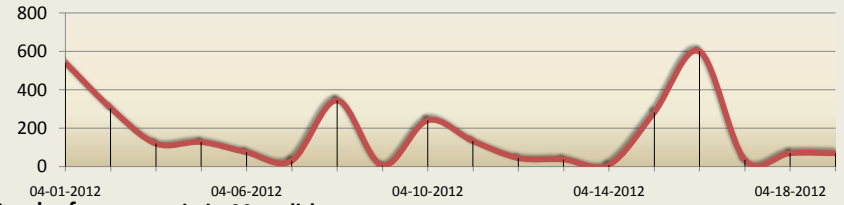

Graph of movements from Mogadishu