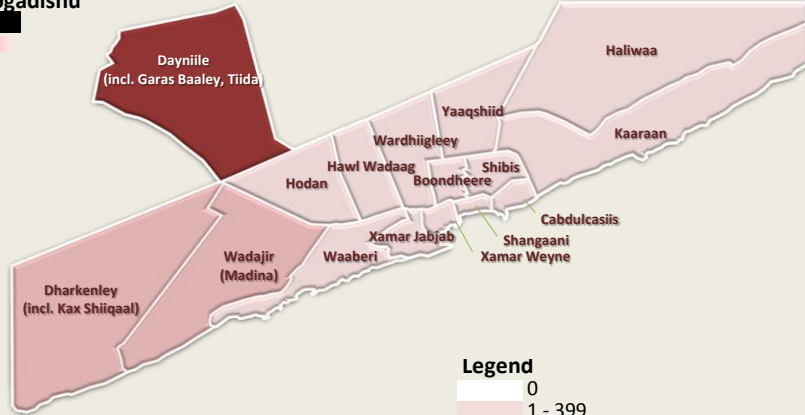

33,000

April, 2012

Movements within Mogadishu

District	Displacement
Dayniile	1,600
Dharkenley	600
Wadajir	500
Hodan	350
Hawl Wadaag	320
Cabdulcasii	190
Kaaraan	140
Xamar Jabjab	130
Waaberi	80
Shibis	80
Xamar Weyne	73
Shangaani	60

Areas receiving people within Mogadishu

District	People
Hodan	5,000
Wadajir	4,100
Dayniile	1,800
Dharkenley	1,600
Yaaqshiid	1,500
Wardhiigley	1,500
Haliwaa	1,200
Xamar Jabjab	810
Kaaraan	610
Shibis	360
Boondheere	290
Xamar Weyne	260

Graph of movements from Mogadishu

Graph of movements to Mogadishu

Top regions receiving IDPs

Regions	People
Banadir	2,500
Shabelle Hoose	500
Bay	390
Awdal	270
Mudug	250
Bakool	190
Togdheer	40
Nugaal	30
Bari	20
Woqooyi Galbeed	0
Galgaduud	0
Gedo	0

Top districts receiving people from Mogadishu

District	People
Baydhaba	300
Gaalkacyo	250
Aw Dheegle	230
Kurtunwaarey	210
Zeylac	210
Waaqid	130
Tayeeglow	60
Hargeysa	0