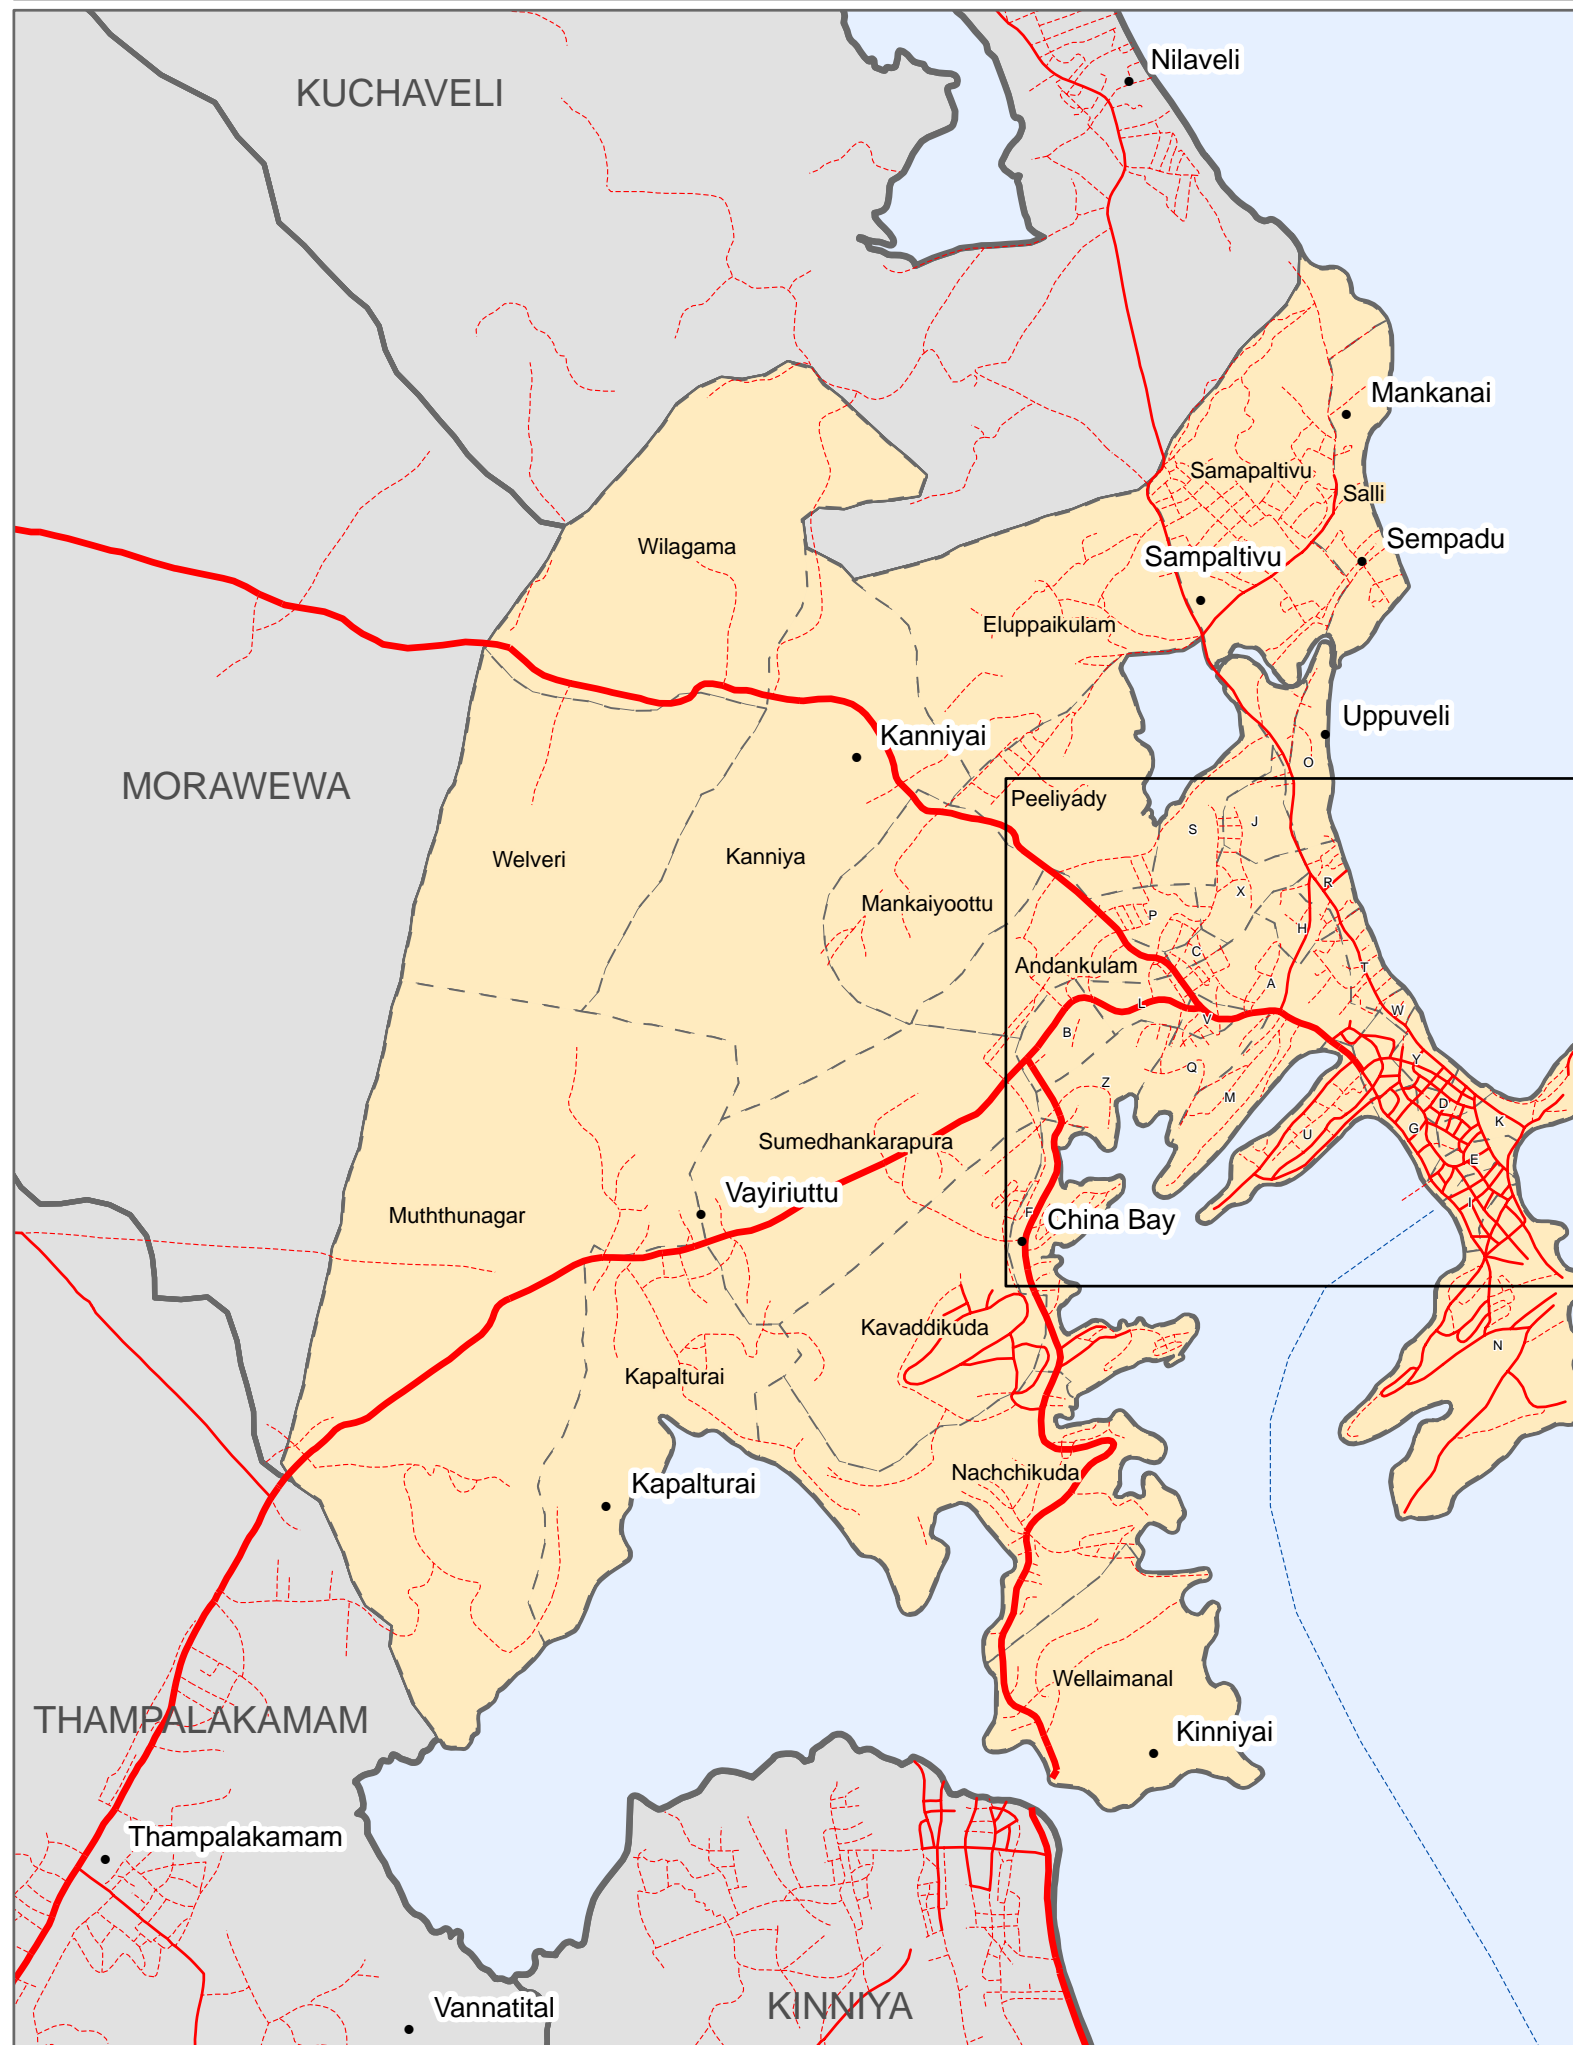

Administrative Map

District : Trincomalee
DS Division : Town and Gravets

GNs	P-Codes
Abayapura	5315080
Andankulam	5315060
Anpuvalipuram	5315085
Arasady	5315190
Arunagirinagar	5315205
China Bay	5315175
Eluppaikulam	5315020
Jinnanagar	5315100
Kanniya	5315015
Kappalthurai	5315155
Kavaddikuda	5315160
Kovilady	5315070
Linganagar	5315130
Manayaveli	5315195
Mankaiyoottu	5315055
Mihindapura	5315090
Mudcove	5315135
Murugapuri	5315105
Muththunagar	5315150
Nachchikuda	5315165
Orr's Hill	5315180
Palaiyoottu	5315075
Pattanatheru	5315115
Peeliyady	5315050
Peruntheru	5315120
Poompuhar	5315140
Puliyankulam	5315040
Salli	5315030
Samapalthevu	5315025
Selvanayahapuram	5315095
Singhapura	5315065
Sivapuri	5315125
Sonagavadi	5315200
Sumedhankarapura	5315145
Thillainagar	5315185
Thirukadaloor	5315110
Uppuveli	5315035
Varothayanagar	5315045
Villundy	5315210
Wellaimanal	5315170
Welveri	5315010
Wilagama	5315005

- ### Legend
- Town
 - Ferry
 - - - Track Road
 - Minor Road
 - Main Road
 - GN Boundary
 - DS Boundary
 - District Boundary

Title:	Administrative Map
Sub Title:	Town and Gravets
Data Source:	Survey Department, Govt of Sri Lanka
Updated as at:	30-11-2005
Produced on:	06-04-2006
Projection / Datum:	Transverse Mercator Kandawala
GLIDE No:	TS 2004-0001470LKA
Admin Boundaries:	Survey Department, Gvt. of Sri Lanka.
Map Number:	HIC/LK/TRIN/ADMIN/008/V2