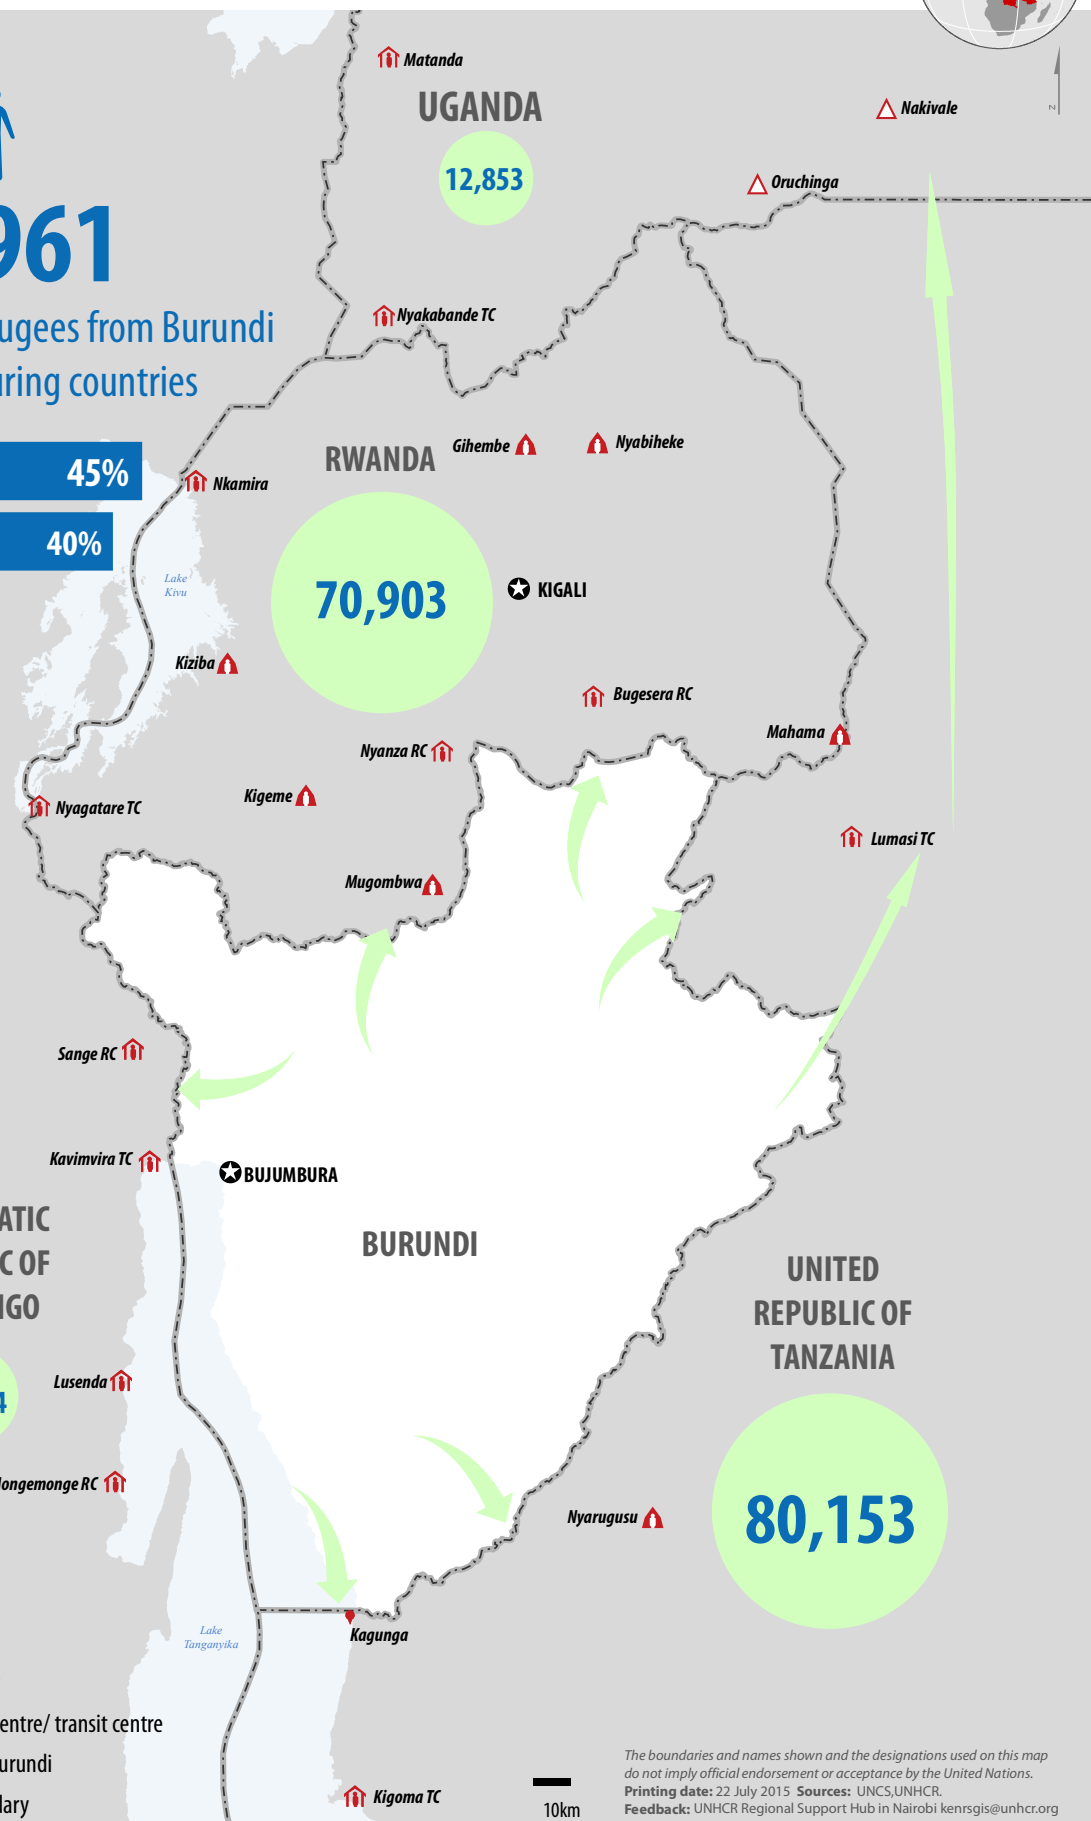

177,961

newly arrived refugees from Burundi
in neighbouring countries

- LEGEND**
- Capital city
 - Refugee camp
 - Refugee settlement
 - Refugee reception centre/ transit centre
 - New arrivals from Burundi
 - International boundary

The boundaries and names shown and the designations used on this map do not imply official endorsement or acceptance by the United Nations.
 Printing date: 22 July 2015 Sources: UNCS, UNHCR.
 Feedback: UNHCR Regional Support Hub in Nairobi kenrsgis@unhcr.org