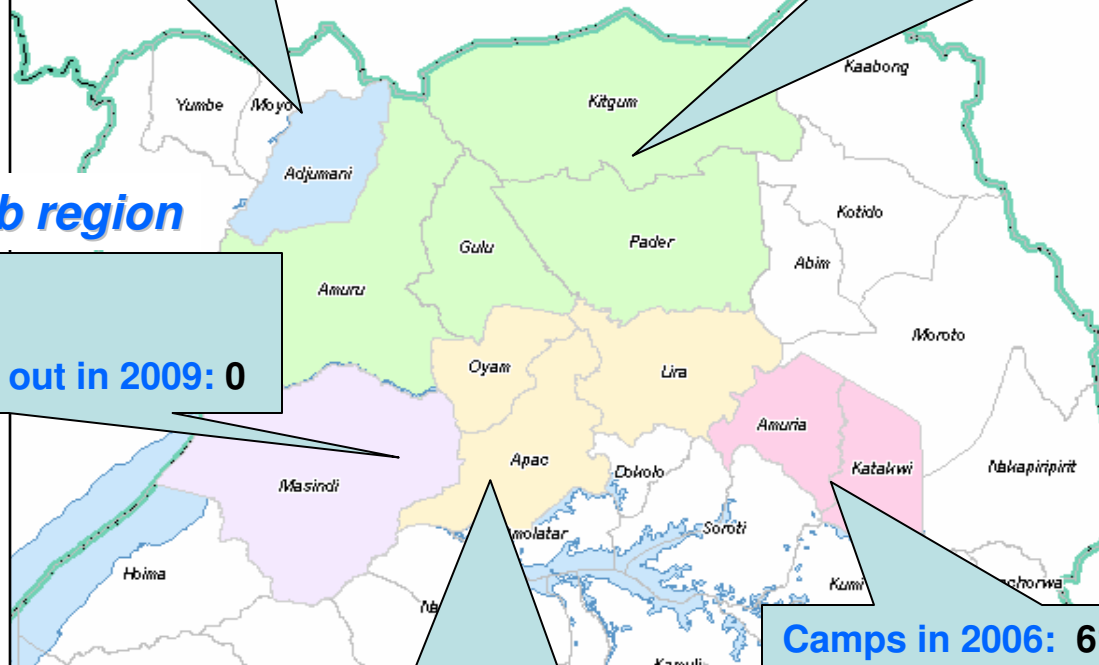

C. Number of Camps as of 2006 and their current status as of 2009

West Nile sub region

Camps in 2006: 8
Camps closed: 0
Assessed for phase out in 2009: 0

Acholi sub region

Camps in 2006: 121
Camps closed: 0
Assessed for phase out in 2009: 60

Bunyoro sub region

Camps in 2006: 0
Camps closed: 0
Assessed for phase out in 2009: 0

Camps in 2006: 61
Camps closed: 61
Assessed for phase out in 2009: 0

Camps in 2006: 61
Camps closed: 42
Assessed for phase out in 2009: 0

Teso sub region

Lango sub region