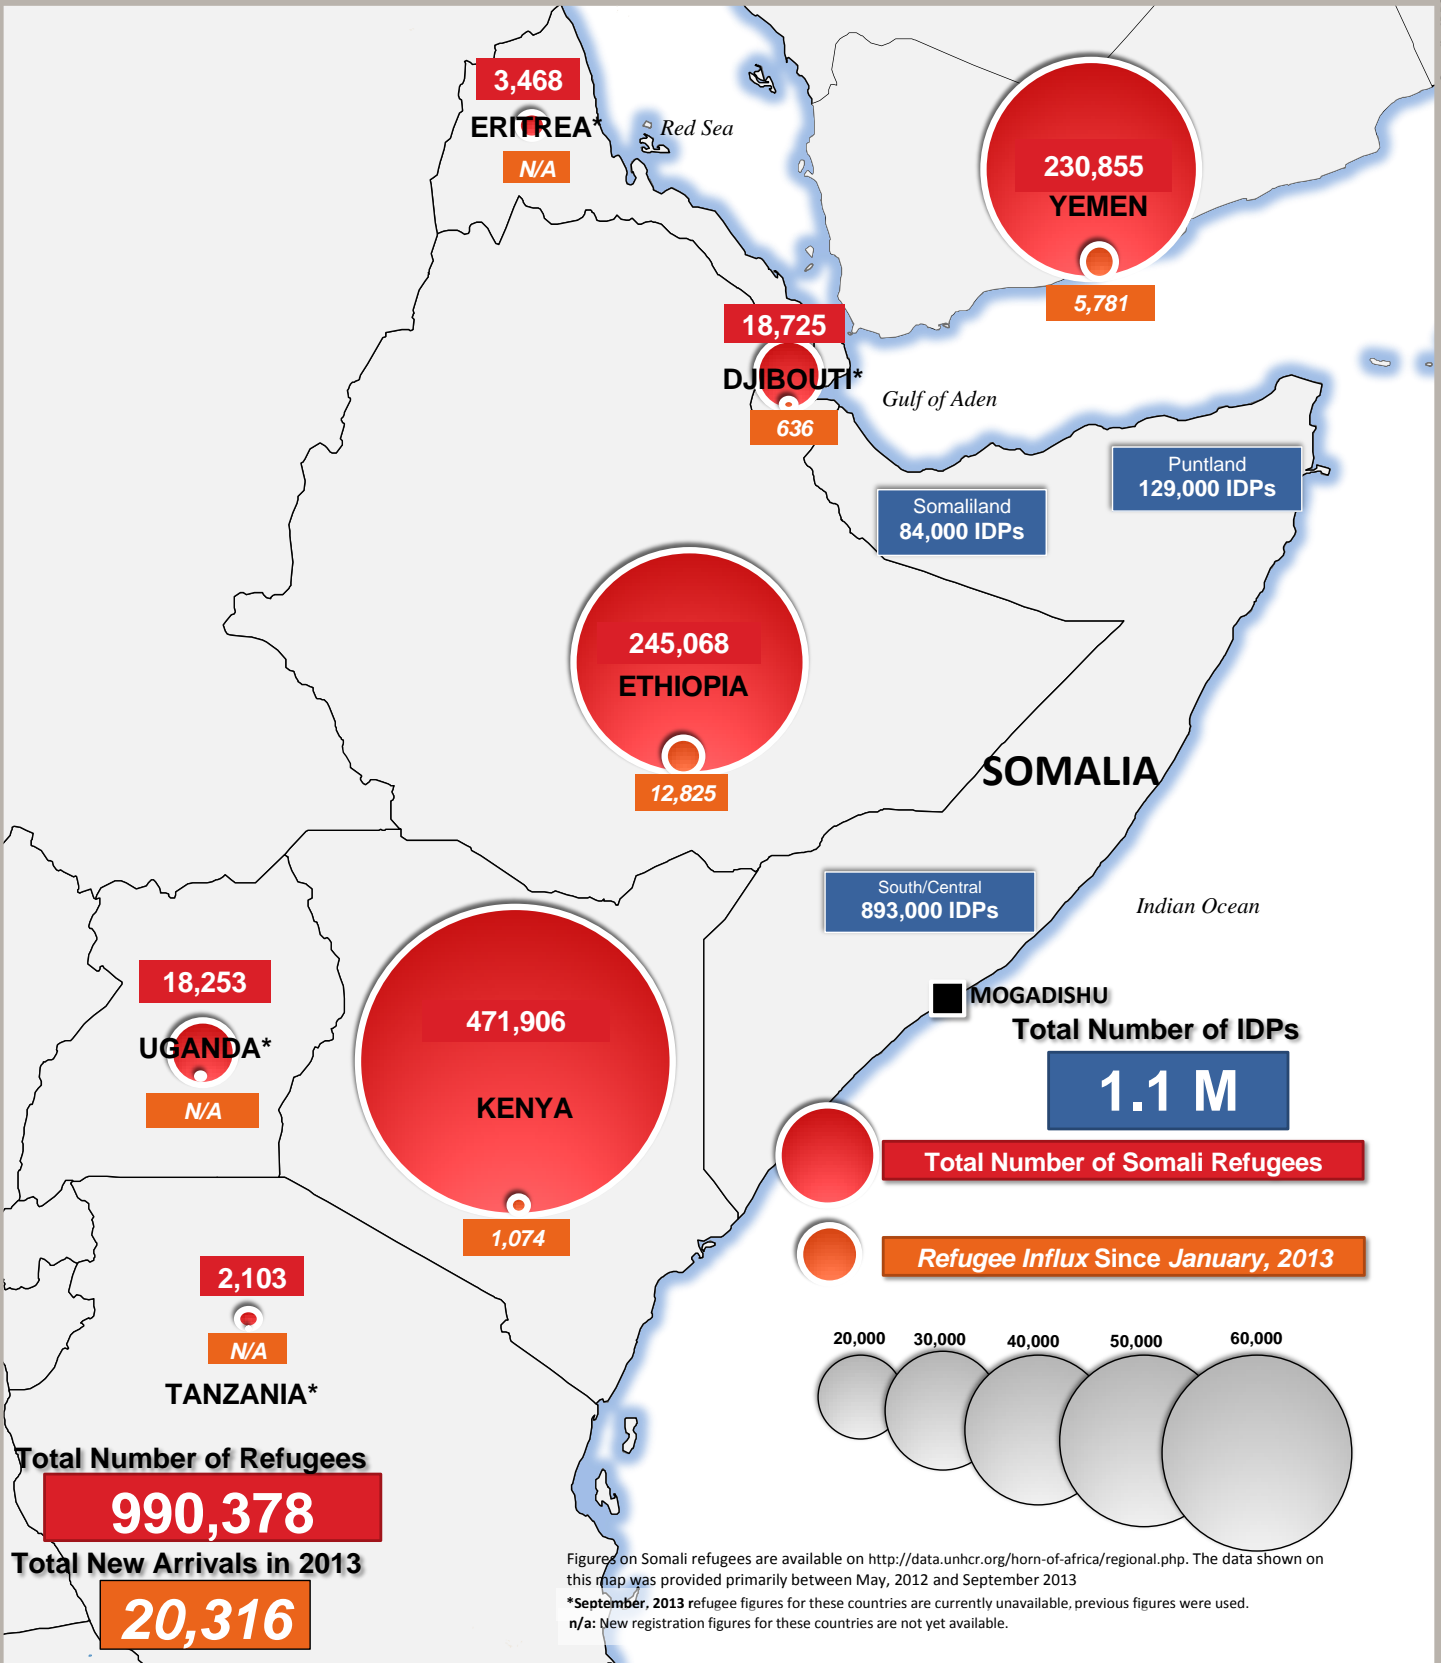

Somali Refugees in the Region

As of 10th Sept 2013

UNHCR Somalia
Nairobi, Kenya

Total Number of Refugees
990,378

Total New Arrivals in 2013
20,316

Figures on Somali refugees are available on <http://data.unhcr.org/horn-of-africa/regional.php>. The data shown on this map was provided primarily between May, 2012 and September 2013

*September, 2013 refugee figures for these countries are currently unavailable, previous figures were used.
n/a: New registration figures for these countries are not yet available.