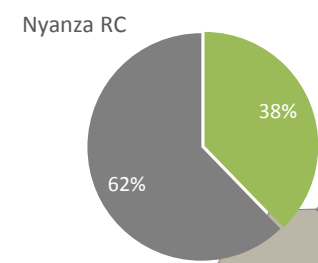

Daily Statistics

Registered on 21 April 2015	
Bugesera	169
Nyanza	656
Total	825

Reception Centre Population*		
Bugesera	6,964	2,698
Nyanza	2,095	865
Total	9,059	3,563

	9,521	Total
	3,560	Registered
	5,961	Pending

Area of Origin		Age Cohort	Female	Male	Total	%
Bubanza	2	0 - 4 years	353	377	730	21%
Bujumbura Mairie	36	5 - 11 years	381	400	781	22%
Cankuzo	2	12 - 17 years	309	313	622	17%
Cibitoke	1	18 - 59 years	801	536	1,337	38%
Karuzi	7	60+ years	66	24	90	3%
Kirundo	3317	Total	1910	1650	3,560	
Muyinga	150					
Ngozi	45					
Total	3,560					