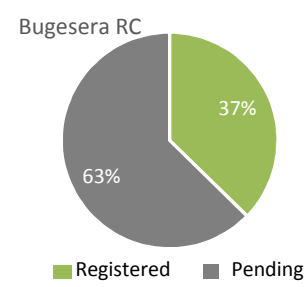

Daily Statistics

Registered on 21 April 2015	
Bugesera	169
Nyanza	656
Total	825

Reception Centre Population*		
Bugesera	6,964	2,698
Nyanza	2,095	865
Total	9,059	3,563

	9,521	Total
	3,560	Registered
	5,961	Pending

Area of Origin		Age Cohort	Female	Male	Total	%
Bubanza	2	0 - 4 years	353	377	730	21%
Bujumbura Mairie	36	5 - 11 years	381	400	781	22%
Cankuzo	2	12 - 17 years	309	313	622	17%
Cibitoke	1	18 - 59 years	801	536	1,337	38%
Karuzi	7	60+ years	66	24	90	3%
Kirundo	3317	Total	1910	1650	3,560	
Muyinga	150					
Ngozi	45					
Total	3,560					