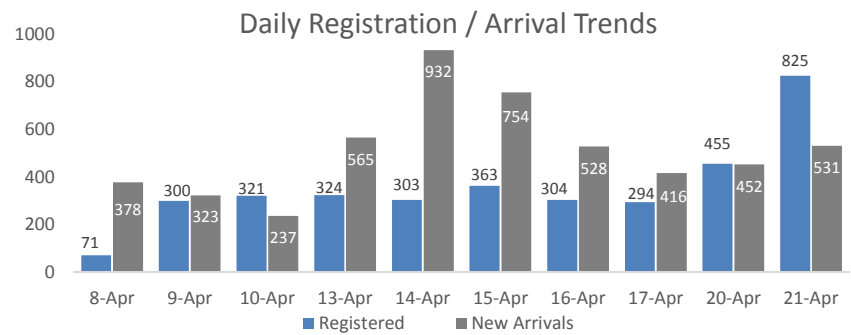

Daily Statistics

Registered on 21 April 2015	
Bugesera	169
Nyanza	656
Total	825

Reception Centre Population*		
Bugesera	6,964	2,698
Nyanza	2,095	865
Total	9,059	3,563

	9,521	Total
	3,560	Registered
	5,961	Pending

Area of Origin		Age Cohort	Female	Male	Total	%
Bubanza	2	0 - 4 years	353	377	730	21%
Bujumbura Mairie	36	5 - 11 years	381	400	781	22%
Cankuzo	2	12 - 17 years	309	313	622	17%
Cibitoke	1	18 - 59 years	801	536	1,337	38%
Karuzi	7	60+ years	66	24	90	3%
Kirundo	3317	Total	1910	1650	3,560	
Muyinga	150					
Ngozi	45					
Total	3,560					