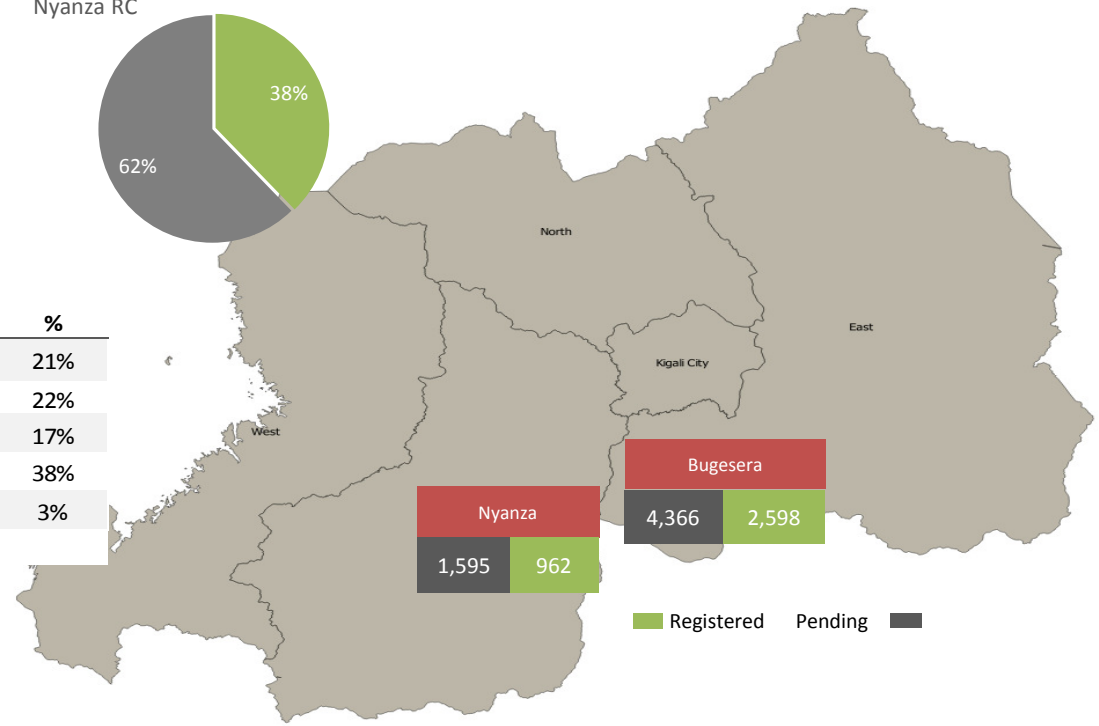

Daily Statistics

Registered on 21 April 2015	
Bugesera	169
Nyanza	656
Total	825

Reception Centre Population*		
Bugesera	6,964	2,698
Nyanza	2,095	865
Total	9,059	3,563

	9,521	Total
	3,560	Registered
	5,961	Pending

Area of Origin		Age Cohort	Female	Male	Total	%
Bubanza	2	0 - 4 years	353	377	730	21%
Bujumbura Mairie	36	5 - 11 years	381	400	781	22%
Cankuzo	2	12 - 17 years	309	313	622	17%
Cibitoke	1	18 - 59 years	801	536	1,337	38%
Karuzi	7	60+ years	66	24	90	3%
Kirundo	3317	Total	1910	1650	3,560	
Muyinga	150					
Ngozi	45					
Total	3,560					