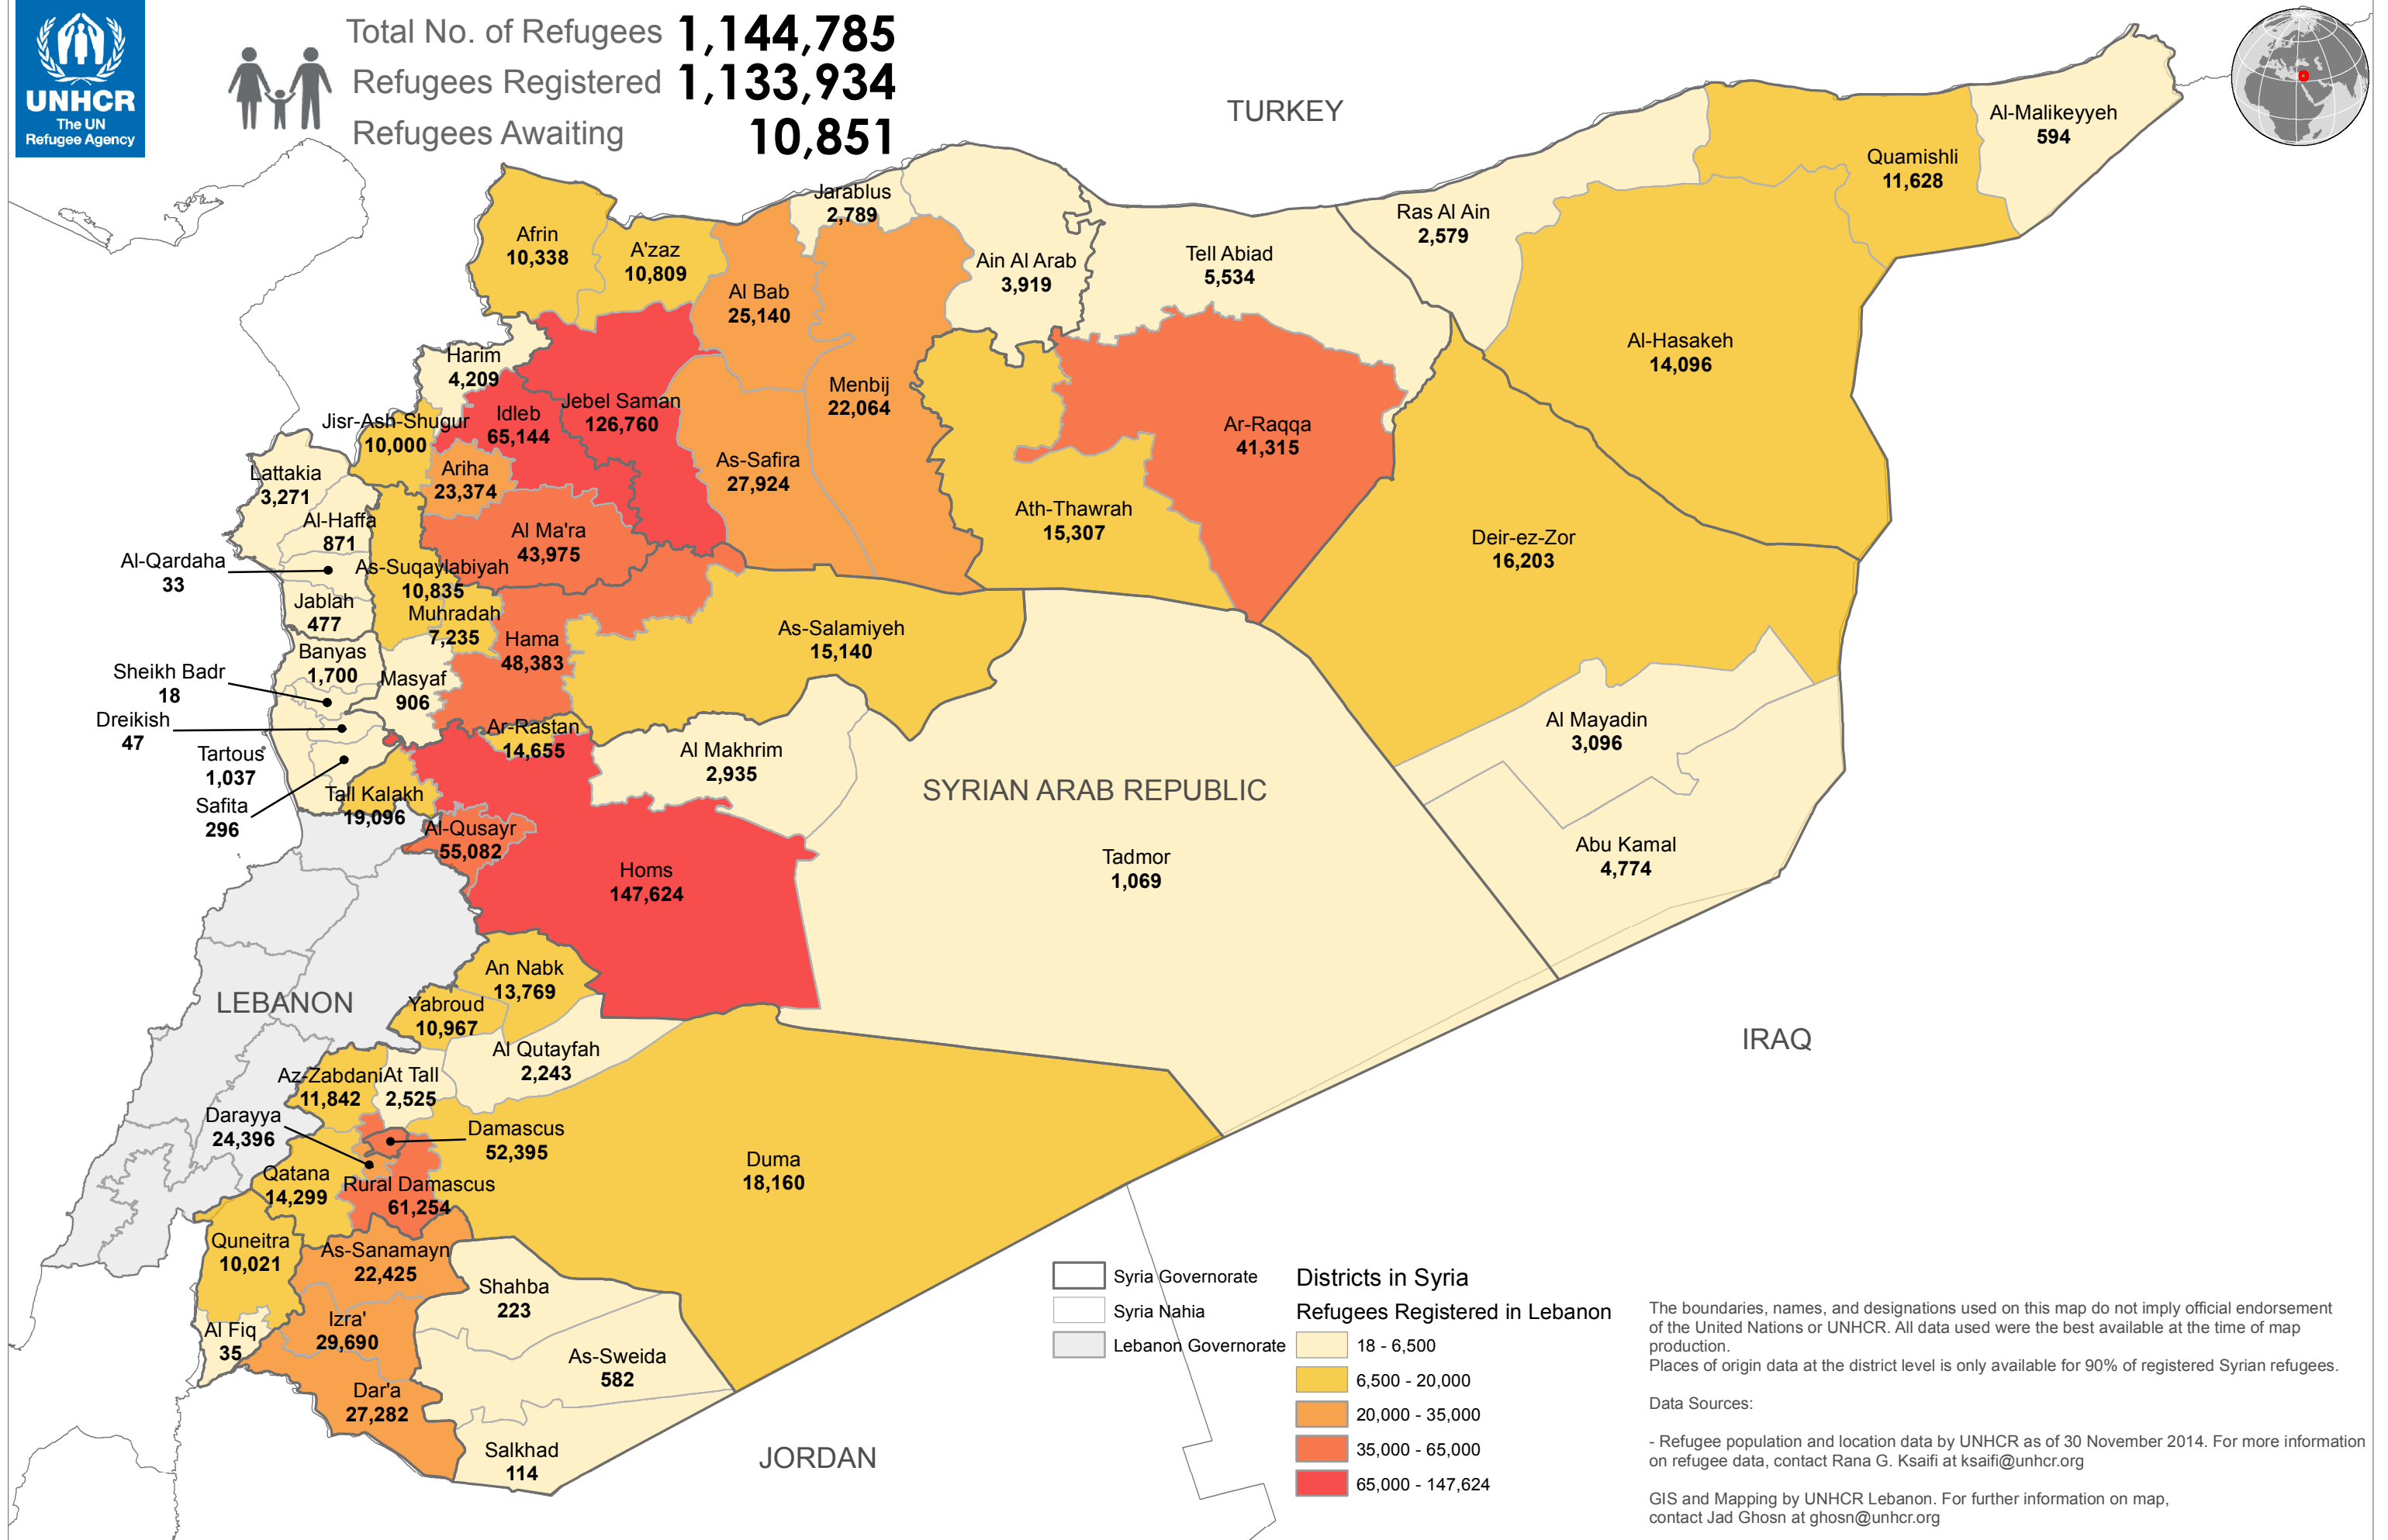

SYRIA REFUGEE RESPONSE

LEBANON: Places of Origin of Syrian Refugees Registered in Lebanon

30 November 2014

UNHCR Lebanon -
Beirut Country Office

Total No. of Refugees **1,144,785**
 Refugees Registered **1,133,934**
 Refugees Awaiting **10,851**

Syria Governorate
 Syria Nahia
 Lebanon Governorate

Districts in Syria

Refugees Registered in Lebanon

- 18 - 6,500
- 6,500 - 20,000
- 20,000 - 35,000
- 35,000 - 65,000
- 65,000 - 147,624

The boundaries, names, and designations used on this map do not imply official endorsement of the United Nations or UNHCR. All data used were the best available at the time of map production. Places of origin data at the district level is only available for 90% of registered Syrian refugees.

Data Sources:

- Refugee population and location data by UNHCR as of 30 November 2014. For more information on refugee data, contact Rana G. Ksaifi at ksaifi@unhcr.org

GIS and Mapping by UNHCR Lebanon. For further information on map, contact Jad Ghosn at ghosn@unhcr.org