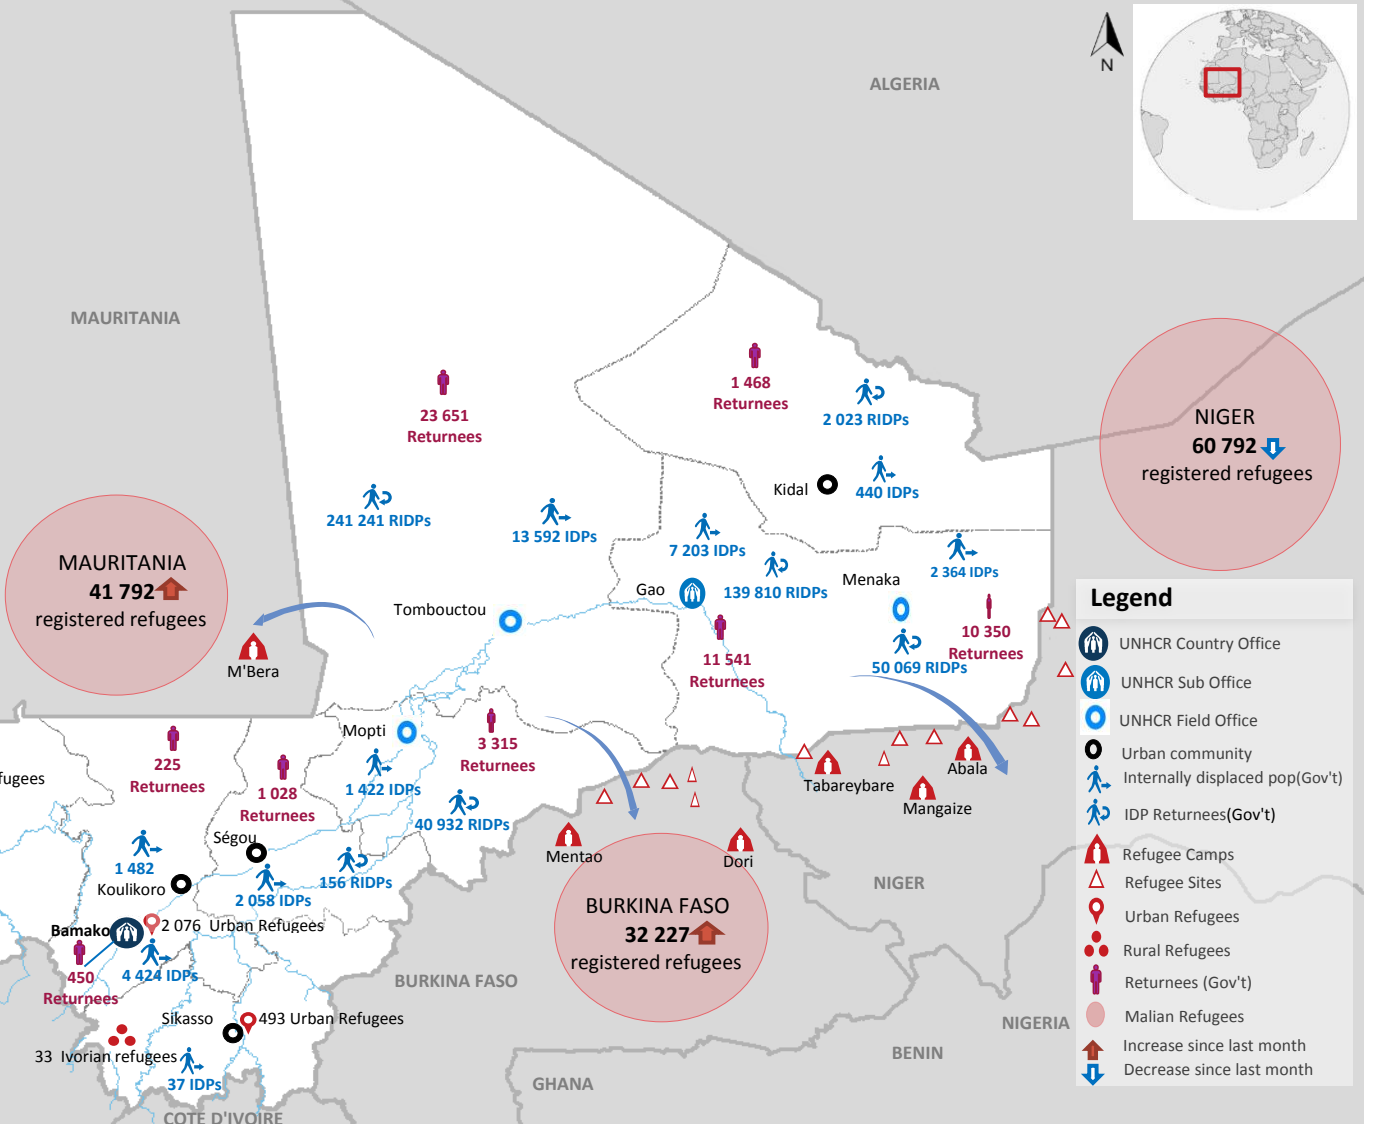

Mali: Refugees, returnees and Internally displaced populations

31 August 2016

<http://data.unhcr.org/malisituation>

Malian refugees	134 811
Returnees	52 028
Returnees Verified by UNHCR in countries of asylum*	24 843
Refugees in Mali	17 895
Asylum Seekers in Mali	285
IDPs	33 042
IDPs Returnees	474 231

* Figures from Burkina Faso dated as of July 2016

For more information: Guy-Rufin GUERNAS, guernasg@unhcr.org