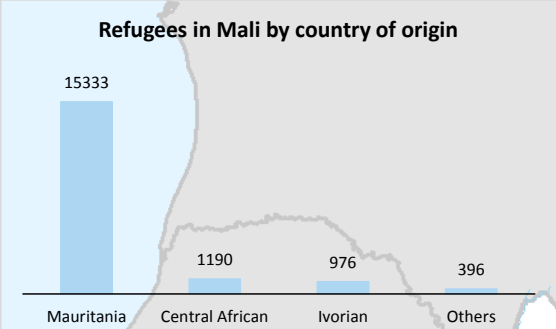

Mali: Refugees, returnees and Internally displaced populations

31 August 2016

<http://data.unhcr.org/malisituation>

Malian refugees	134 811
Returnees	52 028
Returnees Verified by UNHCR in countries of asylum*	24 843
Refugees in Mali	17 895
Asylum Seekers in Mali	285
IDPs	33 042
IDPs Returnees	474 231