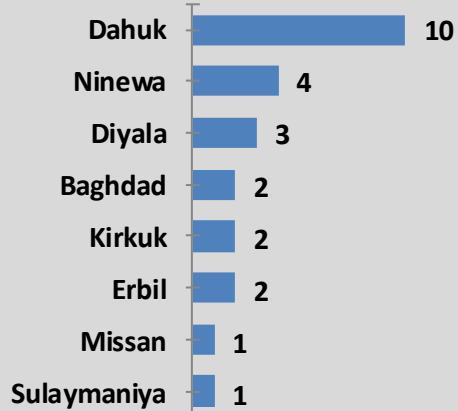

IRAQ - CCCM Camp Status Map

As of 18 January 2015

CCCM CLUSTER
SUPPORTING DISPLACED COMMUNITIES
www.cccmcluster.org

Open IDP camps

IDP camps under construction

Key figures

- 2.12 million total estimated IDPs
- 196,487 individuals in camps in Iraq
- 161,760 individuals in camps in KR-I*
- 25 IDP planned camps open
- 12 IDP camps under construction
- 390,633 planned capacity in camps

* Including planned camps in Ninewa managed by Dahuk administration.