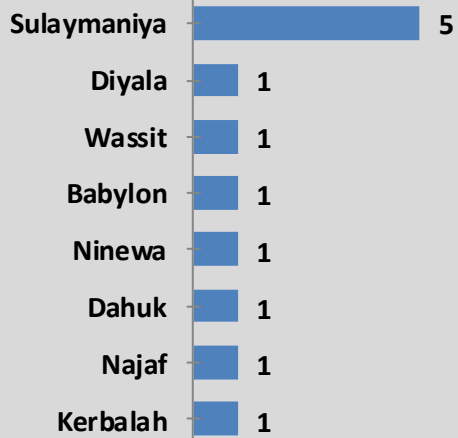

IRAQ - CCCM Camp Status Map

As of 18 January 2015

CCCM CLUSTER
SUPPORTING DISPLACED COMMUNITIES
www.cccmcluster.org

Open IDP camps

IDP camps under construction

Key figures

- 2.12 million total estimated IDPs
- 196,487 individuals in camps in Iraq
- 161,760 individuals in camps in KR-I*
- 25 IDP planned camps open
- 12 IDP camps under construction
- 390,633 planned capacity in camps

* Including planned camps in Ninewa managed by Dahuk administration.