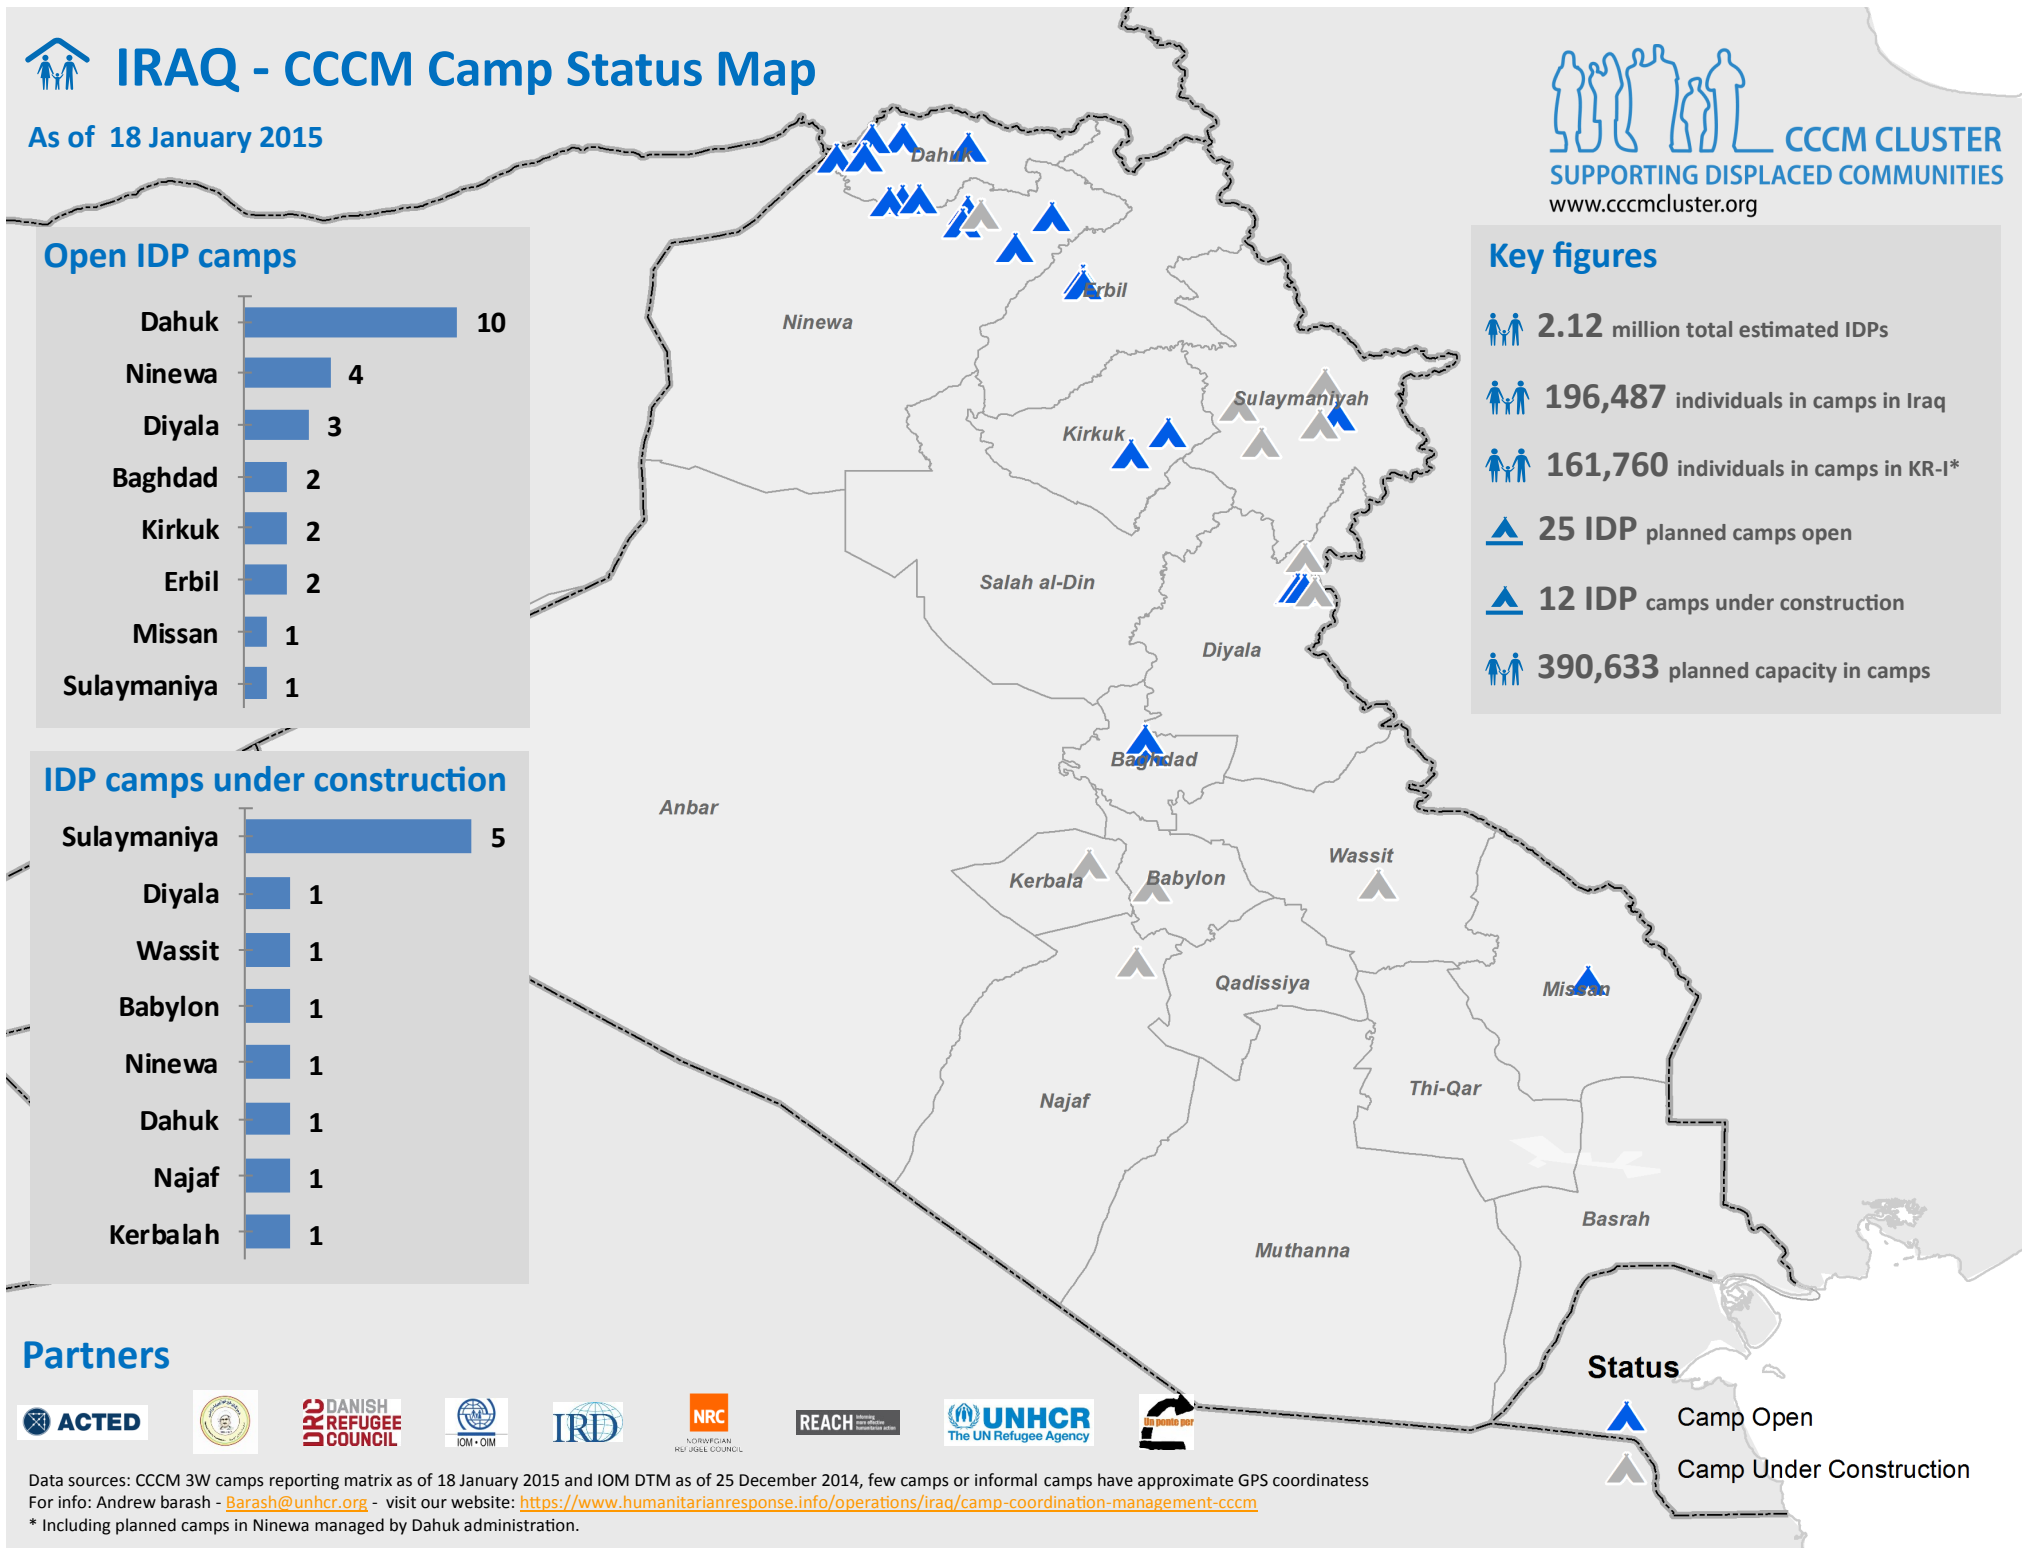

IRAQ - CCCM Camp Status Map

As of 18 January 2015

CCCM CLUSTER
SUPPORTING DISPLACED COMMUNITIES
www.cccmcluster.org

Open IDP camps

IDP camps under construction

Key figures

- 2.12 million total estimated IDPs
- 196,487 individuals in camps in Iraq
- 161,760 individuals in camps in KR-I*
- 25 IDP planned camps open
- 12 IDP camps under construction
- 390,633 planned capacity in camps

Partners

Status

- Camp Open
- Camp Under Construction

Data sources: CCCM 3W camps reporting matrix as of 18 January 2015 and IOM DTM as of 25 December 2014, few camps or informal camps have approximate GPS coordinates
 For info: Andrew barash - Barash@unhcr.org - visit our website: <https://www.humanitarianresponse.info/operations/iraq/camp-coordination-management-ccm>

* Including planned camps in Ninewa managed by Dahuk administration.