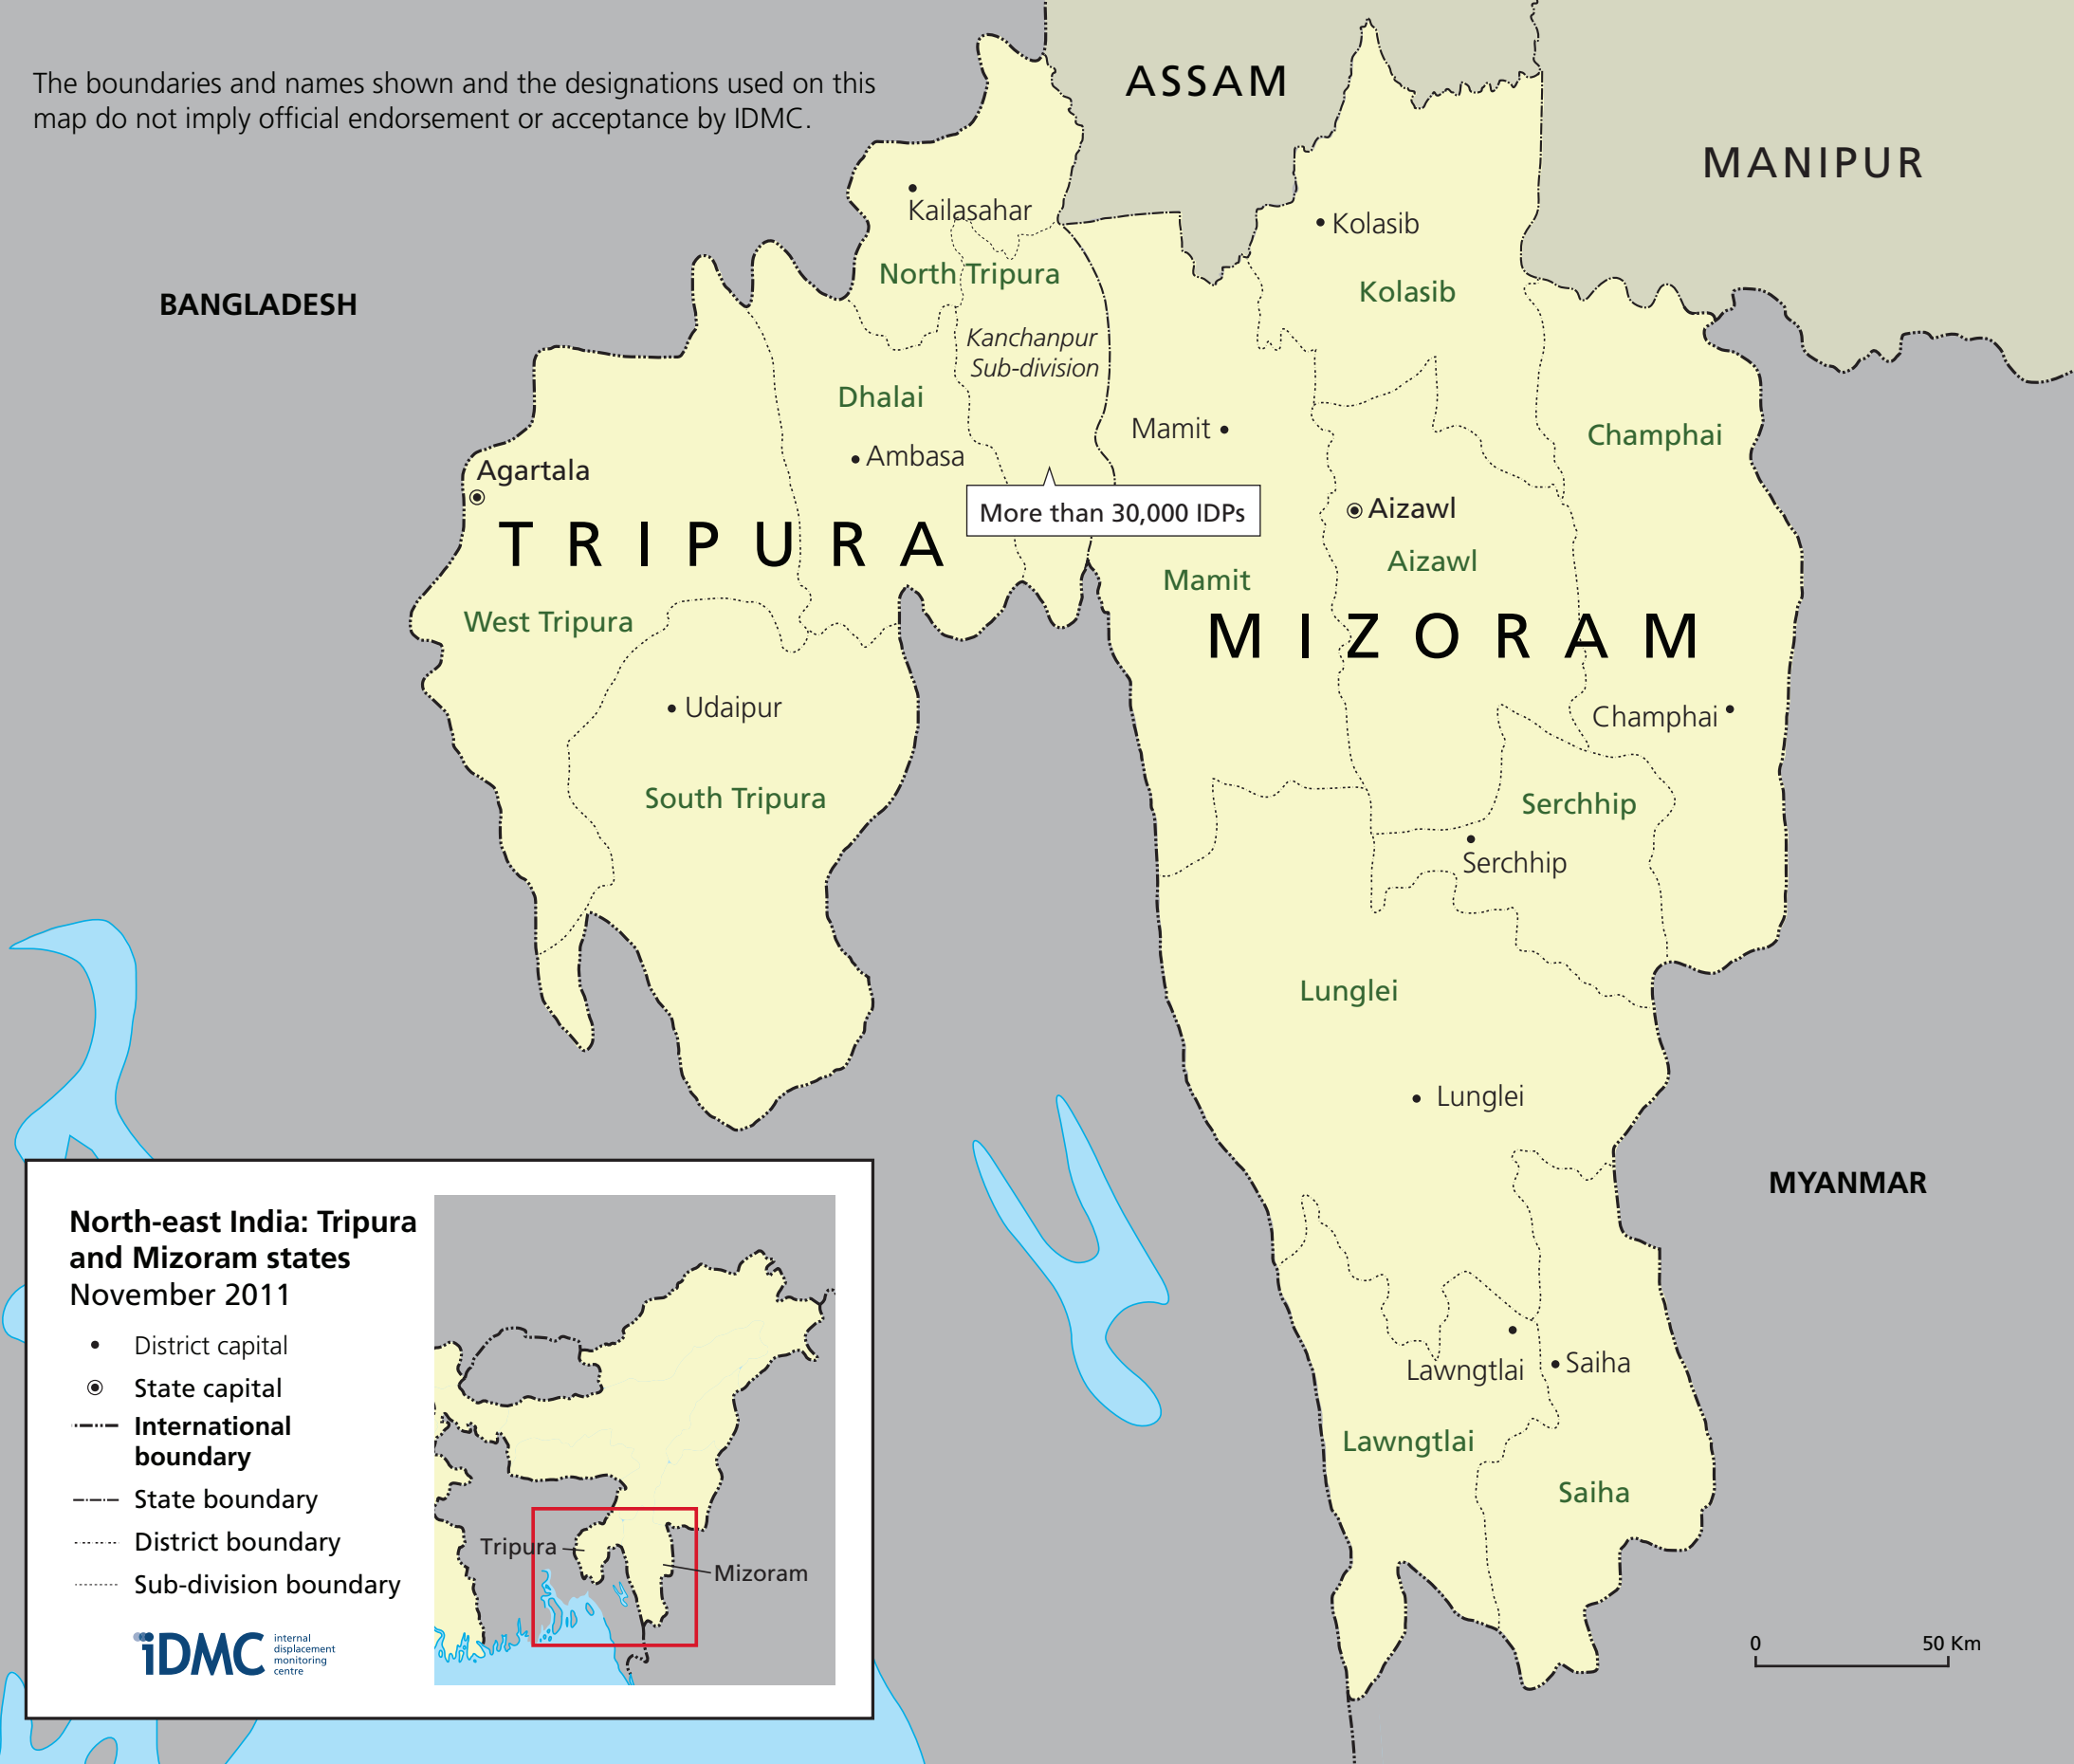

The boundaries and names shown and the designations used on this map do not imply official endorsement or acceptance by IDMC.

BANGLADESH

ASSAM

MANIPUR

North Tripura

Kolasib

Kanchanpur
Sub-division

Dhalai

Mamit •

Champhai

Agartala

TRIPURA

More than 30,000 IDPs

⊙ Aizawl

Aizawl

Mamit

West Tripura

MIZORAM

• Udaipur

Champhai •

South Tripura

Serchhip

• Serchhip

Lunglei

• Lunglei

MYANMAR

North-east India: Tripura and Mizoram states
November 2011

- District capital
- ⊙ State capital
- International boundary
- State boundary
- District boundary
- Sub-division boundary

Tripura