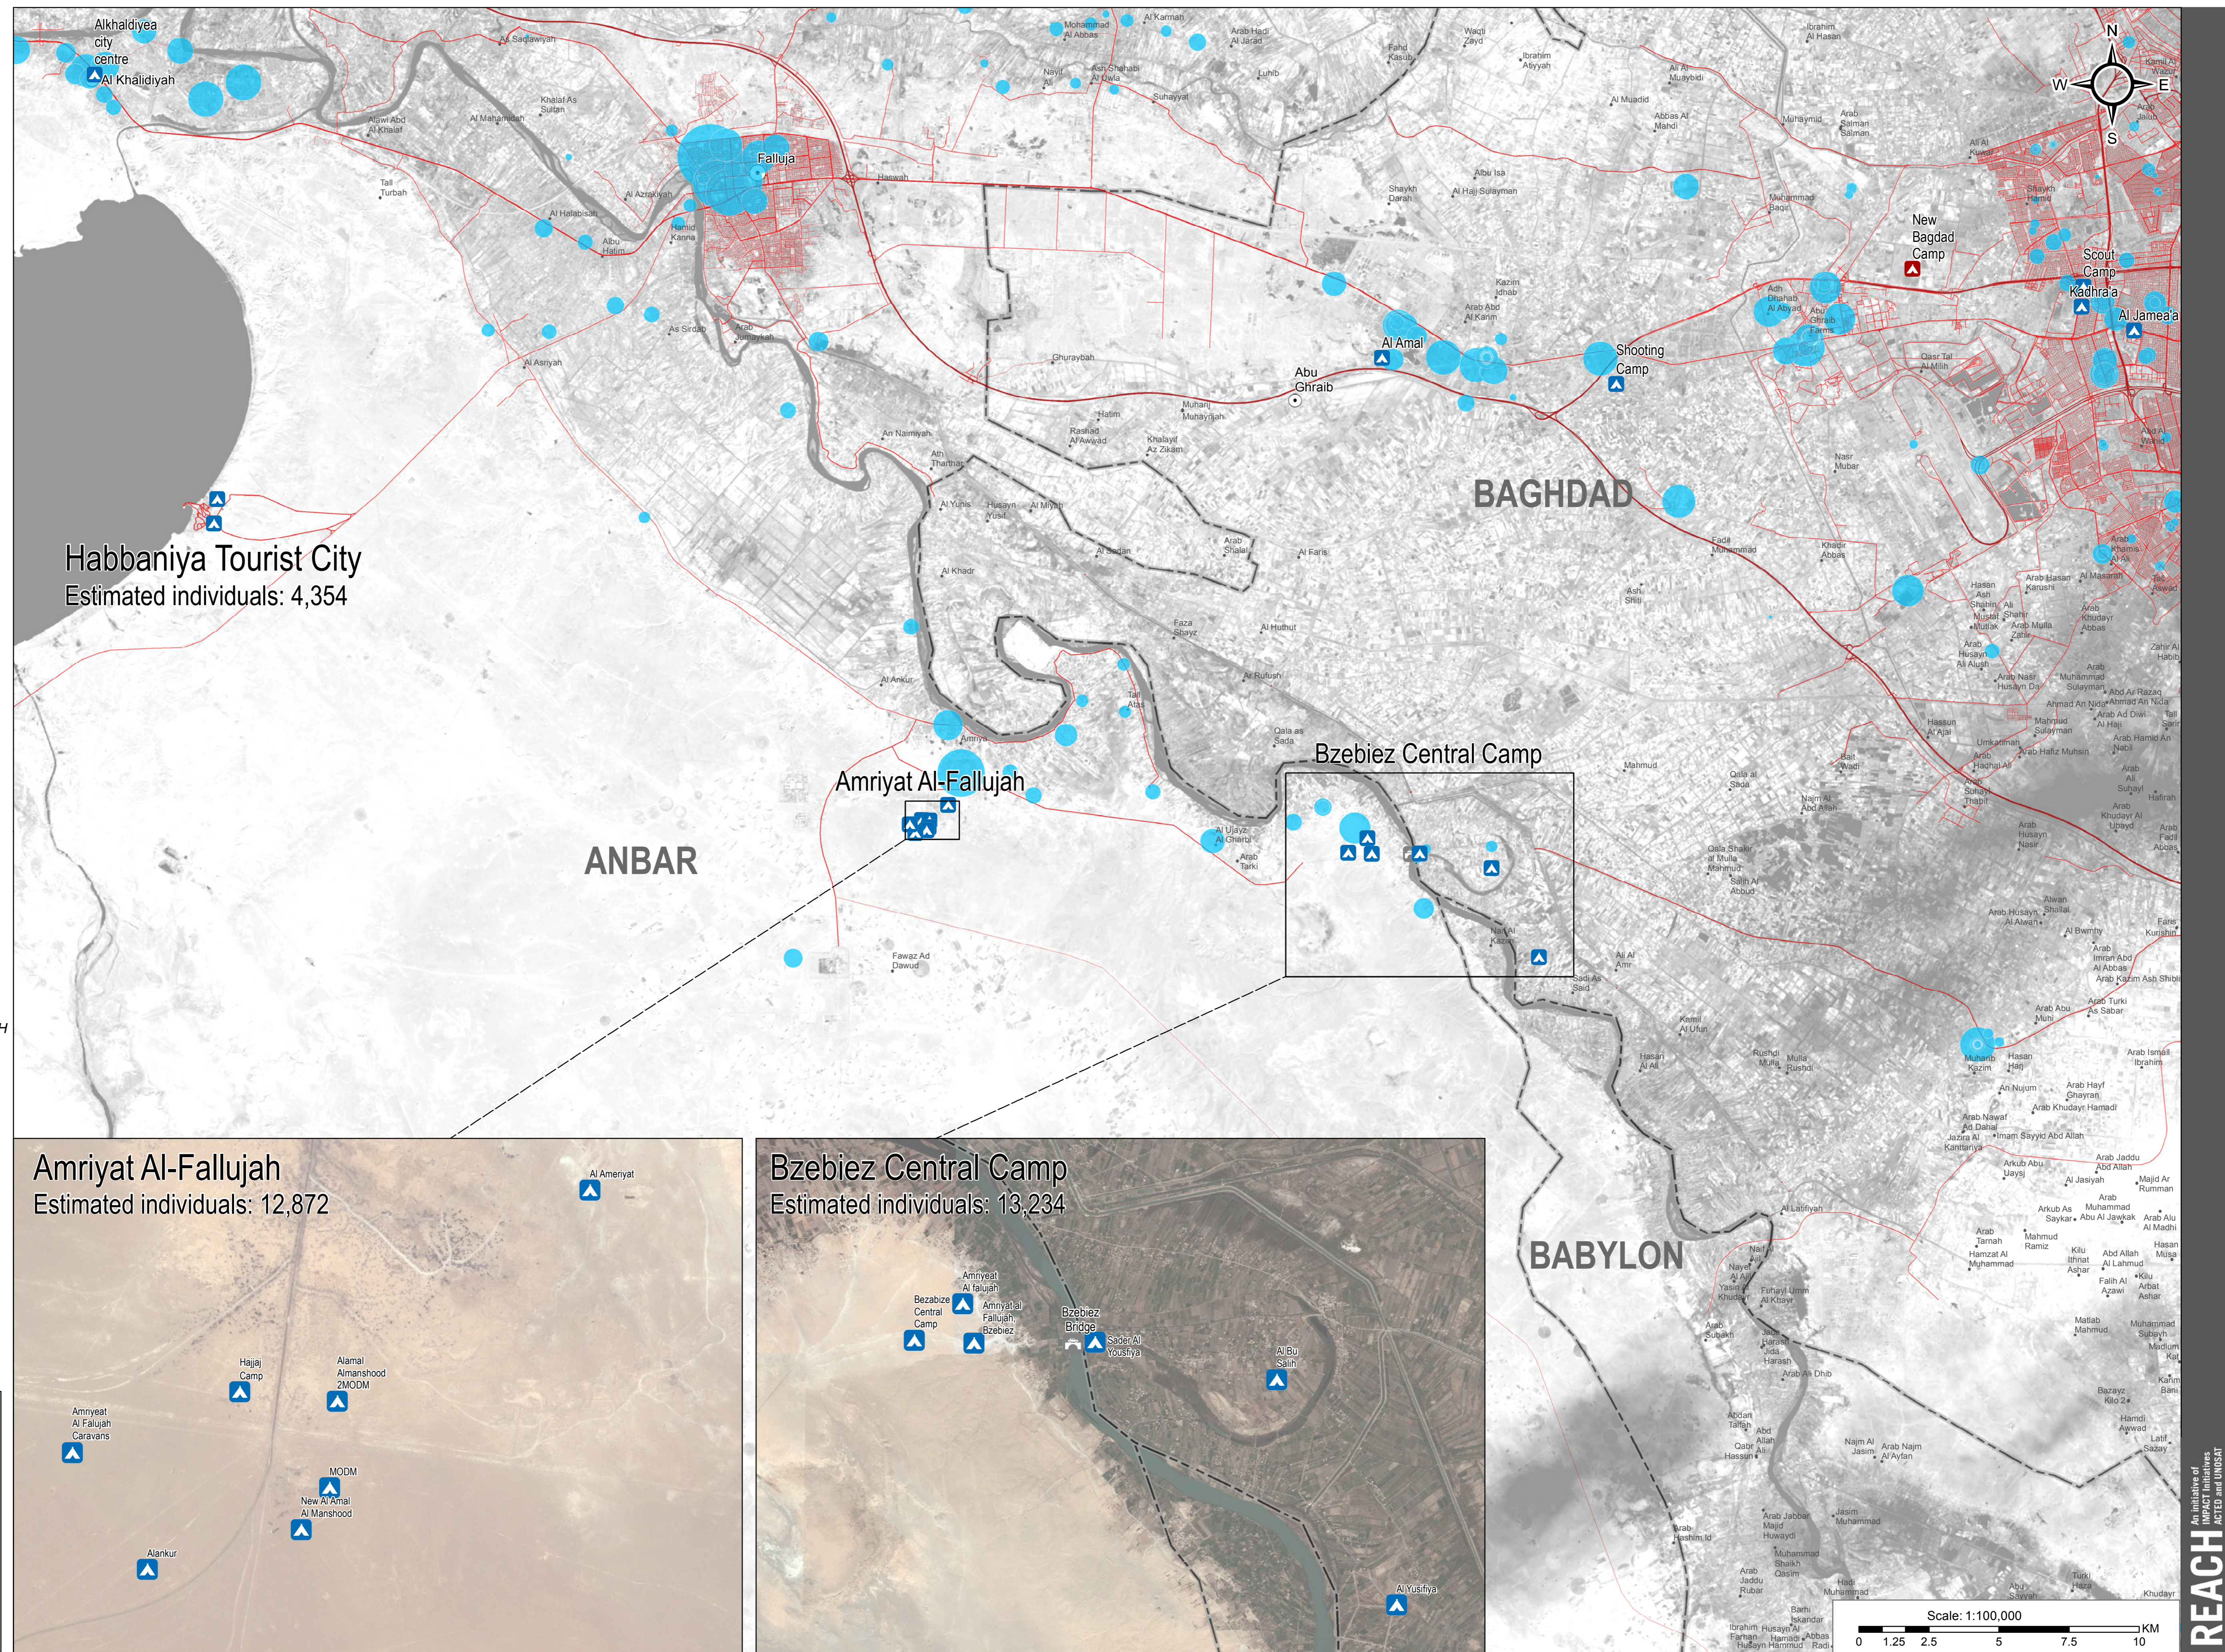

IRAQ - Southern Falluja

IDP Locations - Camp and Non-Camp - 25 February 2016

- IDP Camps**
- IDP Camp (Open)
 - IDP Camp (Under construction)
- IDP Non-camp Sites (IOM DTM Jan 2016)**
- 10,000 Families
 - 5,000 Families
 - 500 Families
- Legend**
- City
 - Town
 - Village
 - Road
 - Bridge

Habbaniya Tourist City
Estimated individuals: 4,354

Amriyat Al-Fallujah
Estimated individuals: 12,872

Bzebiez Central Camp
Estimated individuals: 13,234

Thematic Data: IDP Camps: REACH Assessment Dec/Jan 2016
CCCM 27 Jan 2016
IDP Non-camp sites: IOM DTM Jan 2016
Administrative boundaries: GADM
Background imagery: ESRI
Projection: WGS 1984 UTM Zone 38N

Contact : iraq@reach-initiative.org
File: reach_iraq_idp_map_southernfalluja_idplocations_25_2_2016.mxd
Note: Data, designations and boundaries contained on this map are not warranted to be error-free and do not imply acceptance by the REACH partners, associates or donors mentioned on this map.