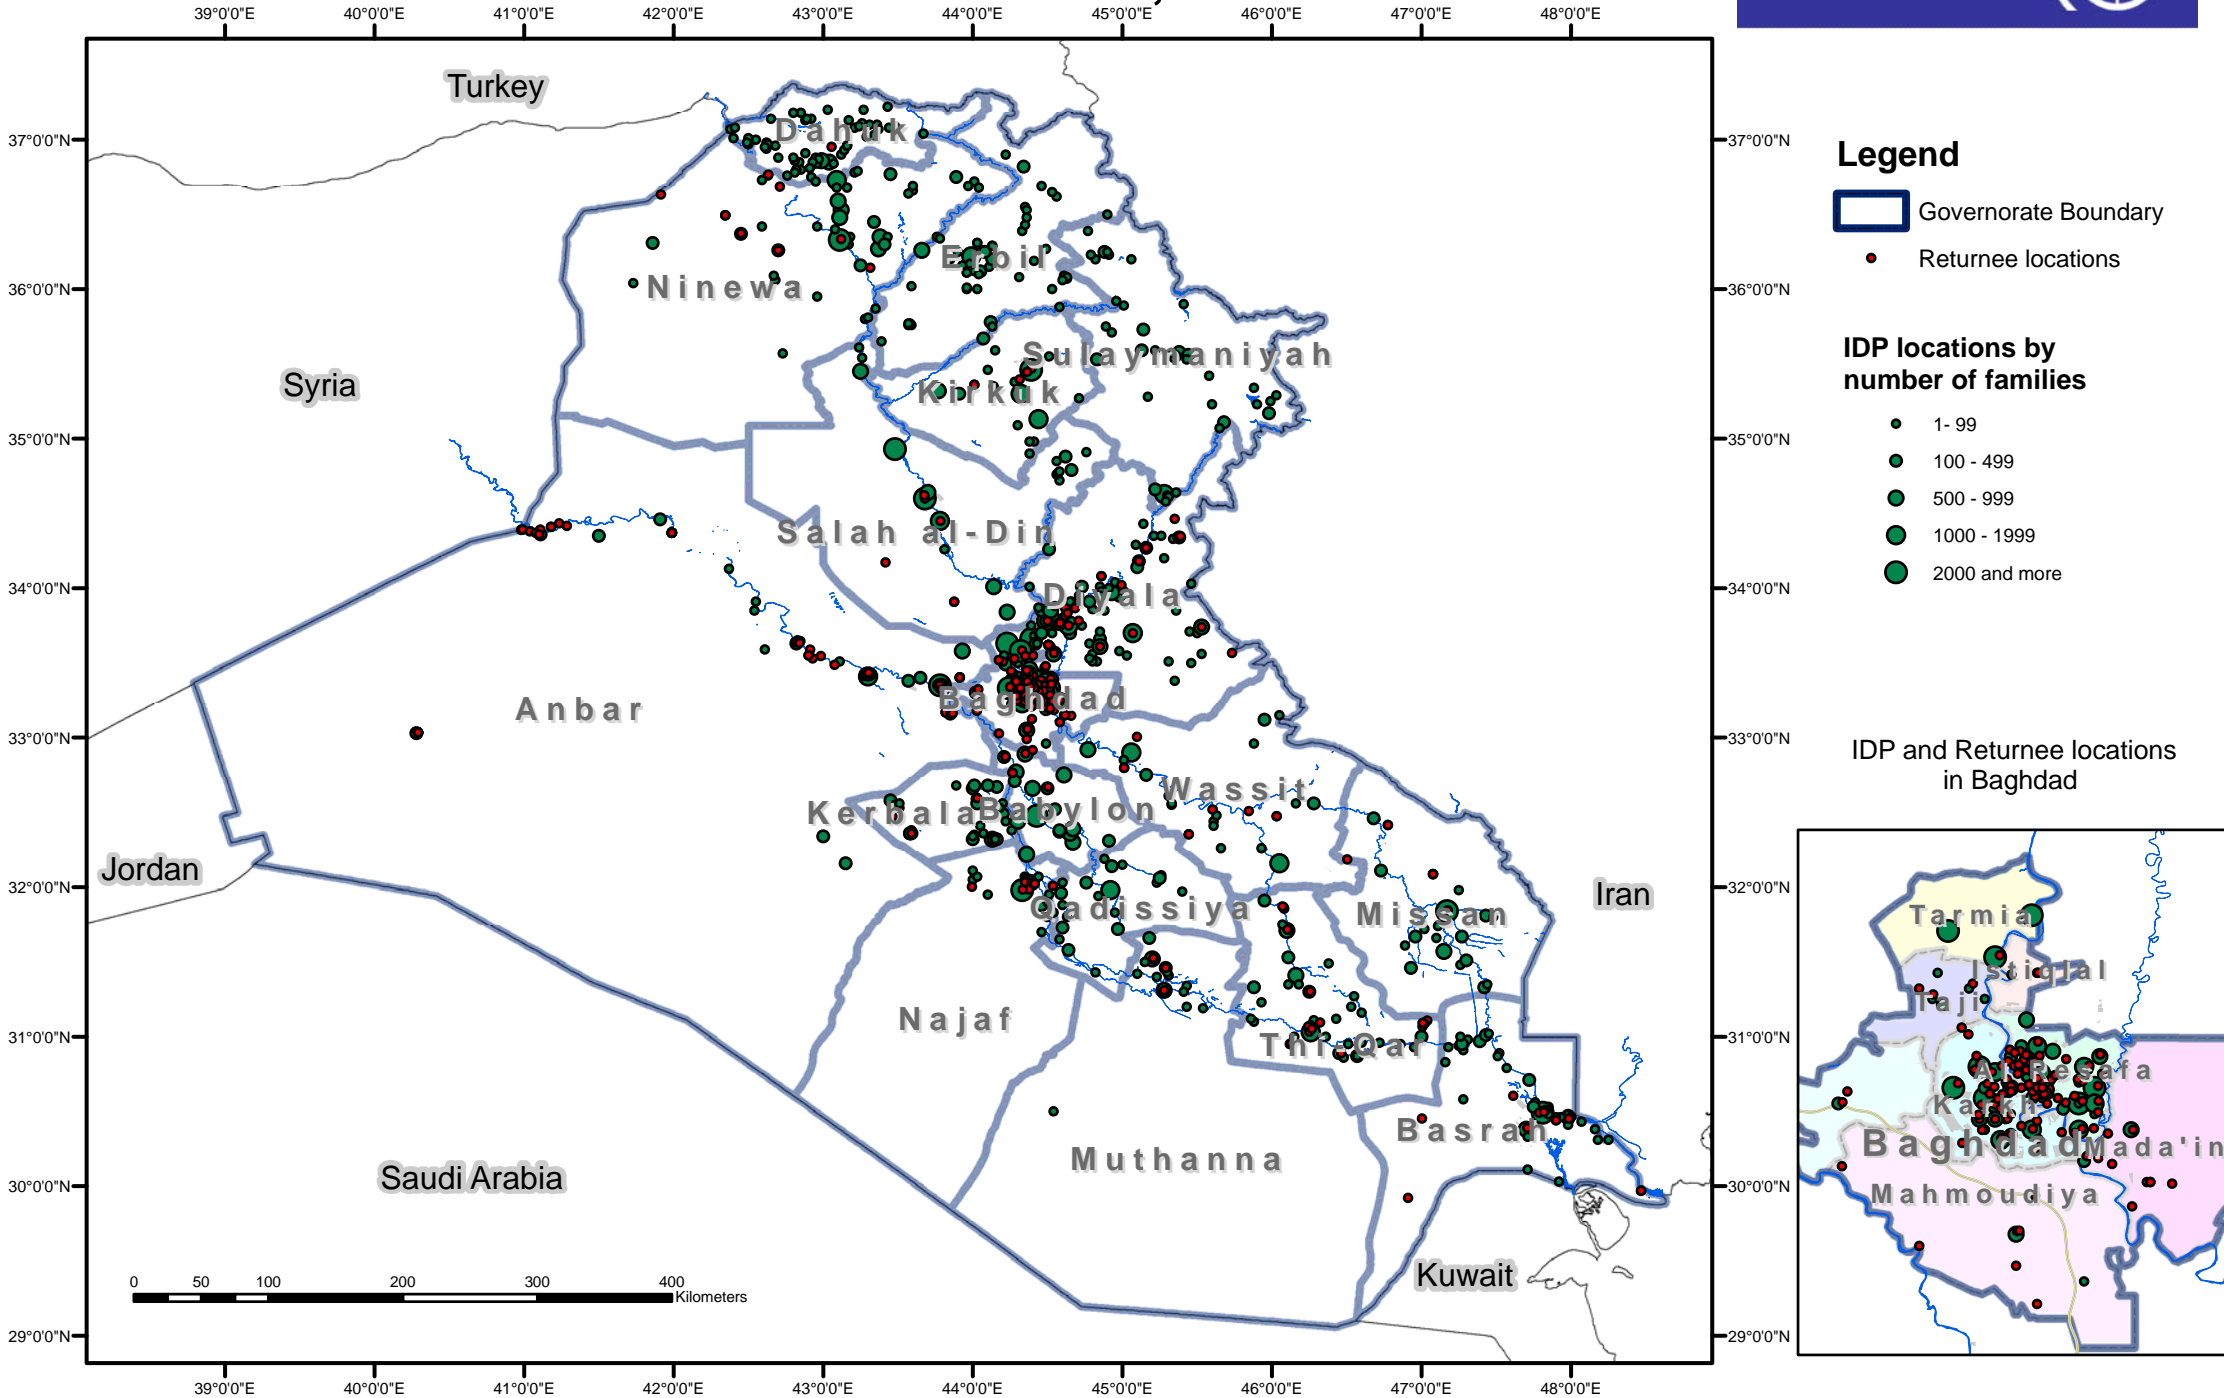

IOM IRAQ – ATLAS

IDP AND RETURNEE LOCATIONS, JUNE 2008

Legend

- Governorate Boundary
- Returnee locations

IDP locations by number of families

- 1- 99
- 100 - 499
- 500 - 999
- 1000 - 1999
- 2000 and more

IDP and Returnee locations in Baghdad