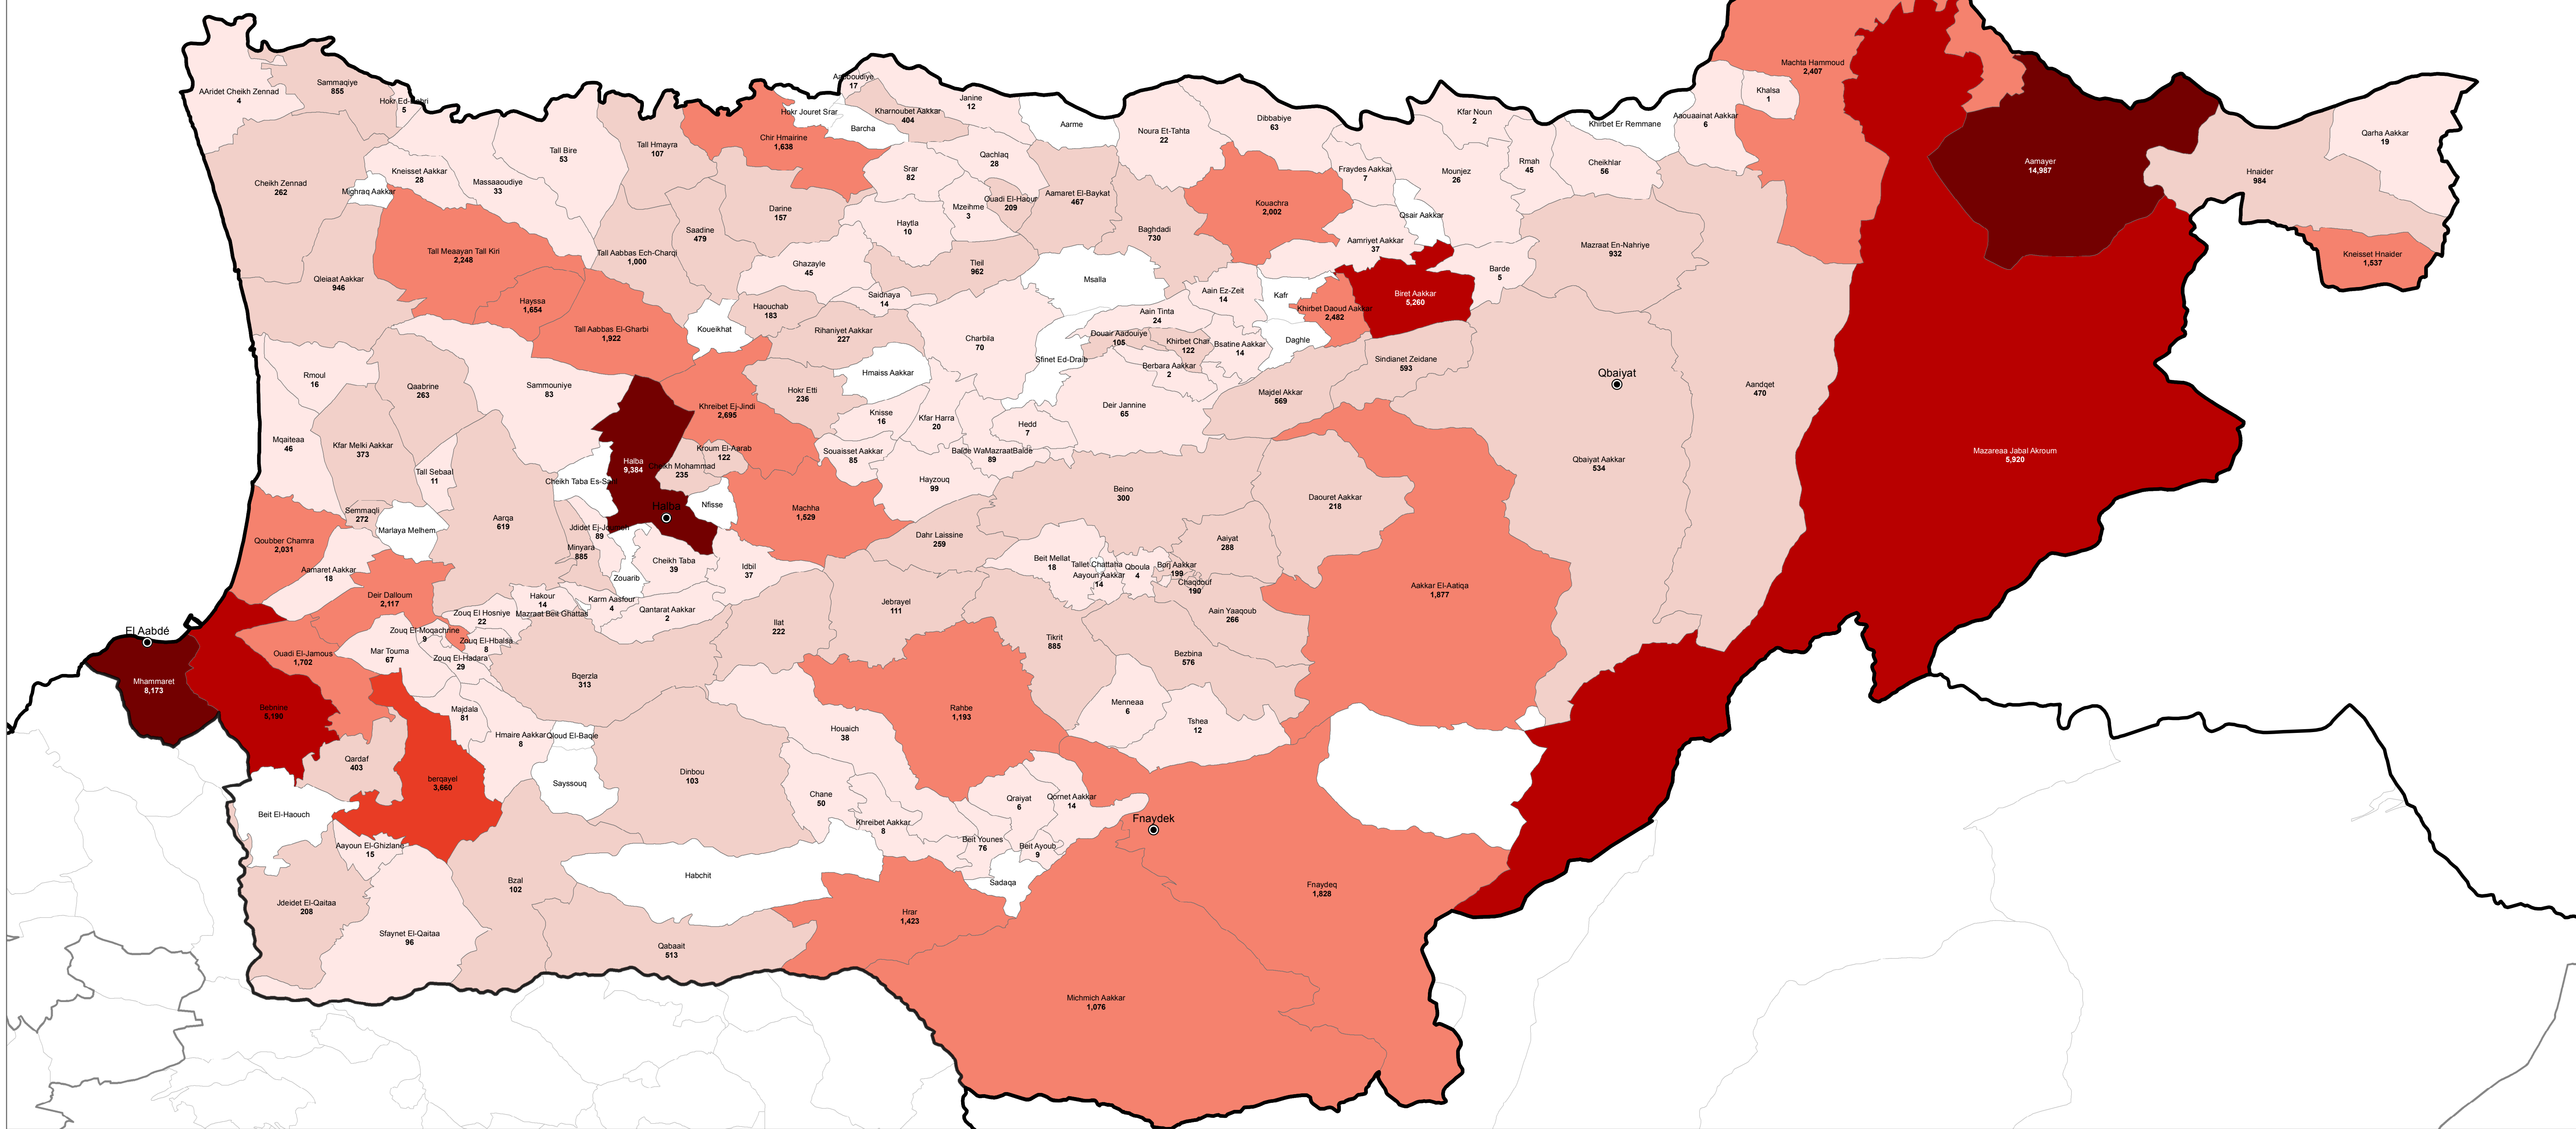

SYRIA REFUGEE RESPONSE

LEBANON, Akkar Governorate

Distribution of the Registered Syrian Refugees at the Cadastral Level

As of 31 March 2015

AKKAR

Total No. of Household Registered

27,082

Total No. of Individuals Registered

108,683

Notes

This map has been produced by UNHCR based on maps and material provided by the Government of Lebanon for UNHCR operational purposes. It does not constitute an official United Nations map. The designations employed and the presentation of material on this map do not imply the expression of any opinion whatsoever on the part of the Secretariat of the United Nations concerning the legal status of any country, territory, city or area or of its authorities, or concerning the delimitation of its frontiers or boundaries.

Data Sources:
 - Lebanese Border, Caza and Cadastral Boundaries: NPMP/LT 2005.
 - Geographic Projection WGS 1984

Registered Refugees Figures by UNHCR as of 31 March 2015.
 For more information contact Rana G. Ksaifi at ksaifi@unhcr.org

Governorate

Location Diagram