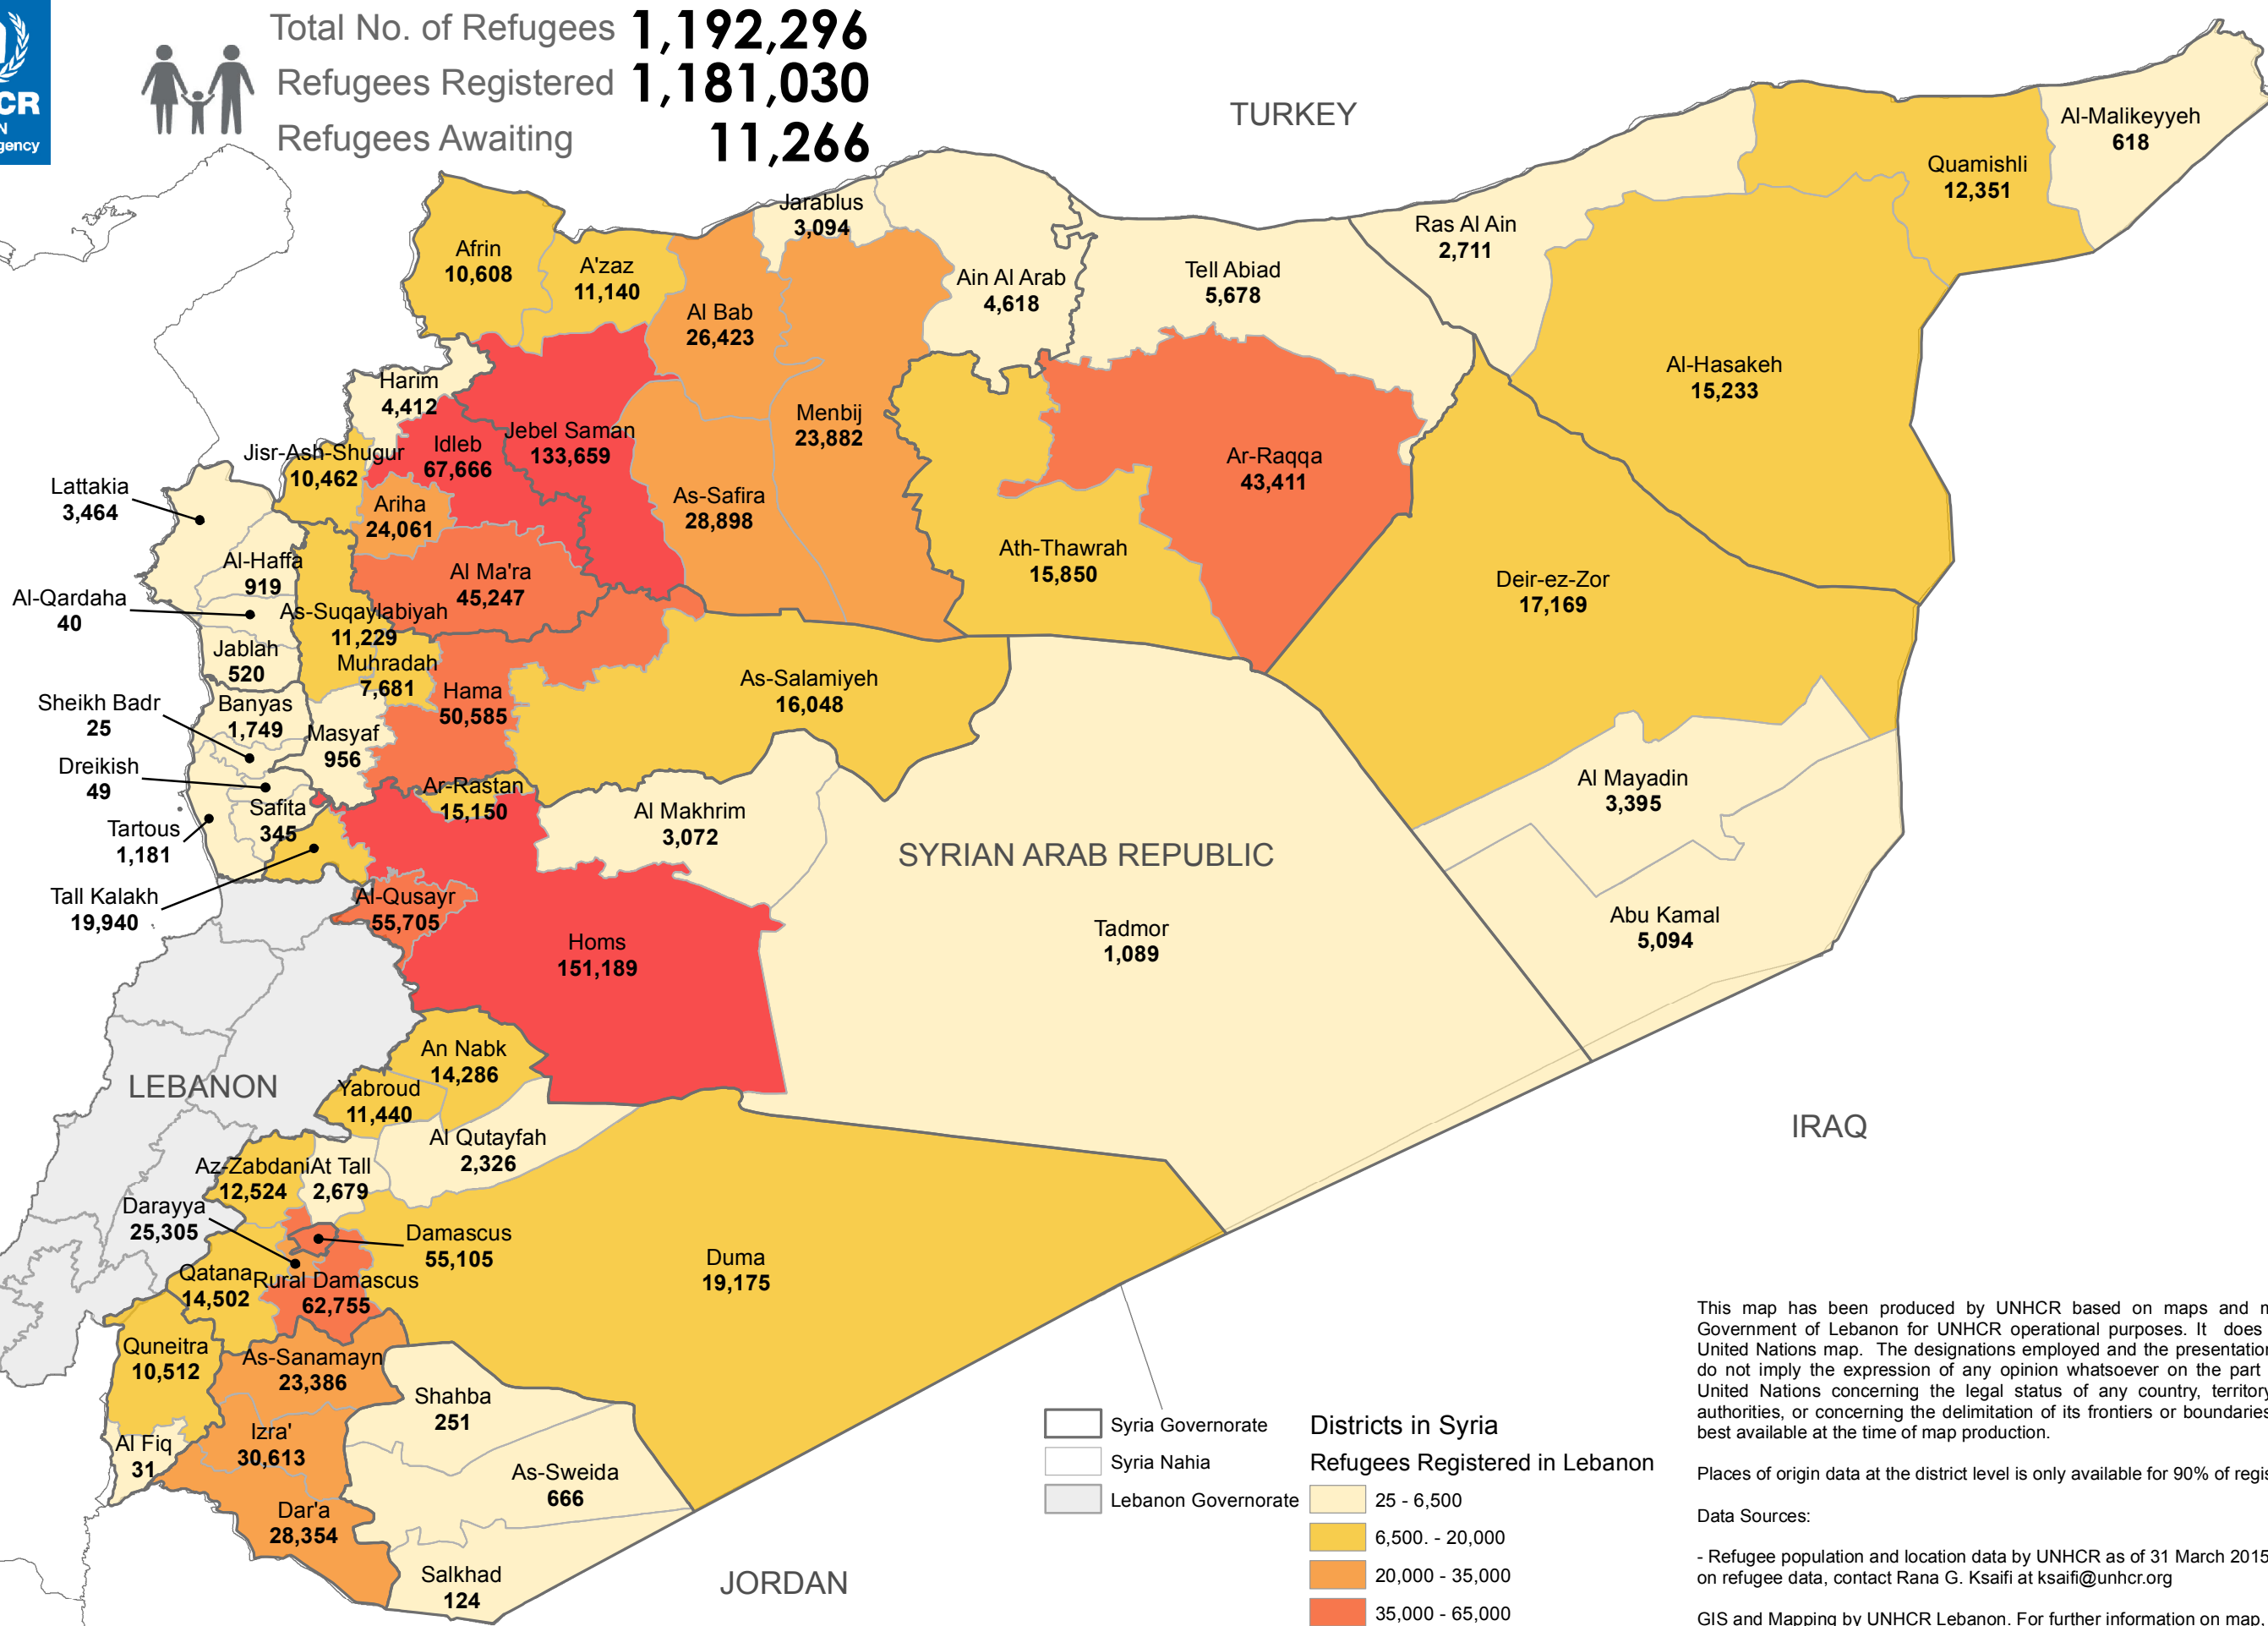

SYRIA REFUGEE RESPONSE

LEBANON: Places of Origin of Syrian Refugees Registered in Lebanon

31 March 2015

UNHCR Lebanon -
Beirut Country Office

Total No. of Refugees **1,192,296**
 Refugees Registered **1,181,030**
 Refugees Awaiting **11,266**

Syria Governorate
 Syria Nahia
 Lebanon Governorate

Districts in Syria

Refugees Registered in Lebanon

- 25 - 6,500
- 6,500 - 20,000
- 20,000 - 35,000
- 35,000 - 65,000
- 65,000 - 151,189

This map has been produced by UNHCR based on maps and material provided by the Government of Lebanon for UNHCR operational purposes. It does not constitute an official United Nations map. The designations employed and the presentation of material on this map do not imply the expression of any opinion whatsoever on the part of the Secretariat of the United Nations concerning the legal status of any country, territory, city or area or of its authorities, or concerning the delimitation of its frontiers or boundaries. All data used were the best available at the time of map production.

Places of origin data at the district level is only available for 90% of registered Syrian refugees.

Data Sources:
 - Refugee population and location data by UNHCR as of 31 March 2015. For more information on refugee data, contact Rana G. Ksaifi at ksaifi@unhcr.org