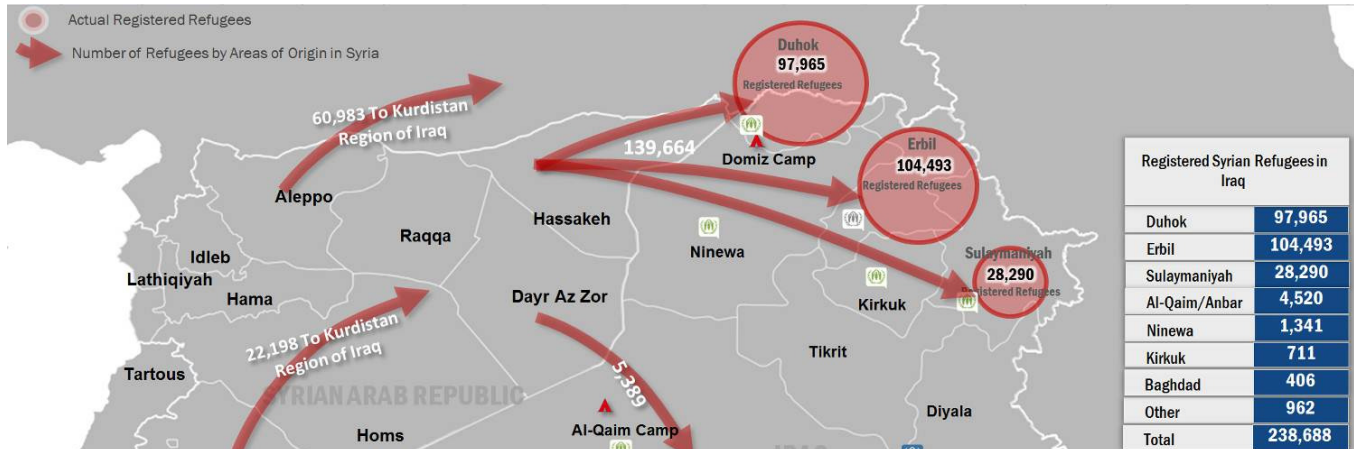

Refugees by Areas of Origin in Syria