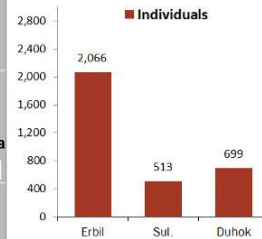

Monthly Cumulative Registration From Jun 2014 to Dec 2014

Biweekly Registration by Location From 15-Jan-2015 to 31-Jan-2015