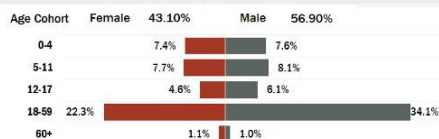

Age and Gender Breakdown as of 31 Jan 2015