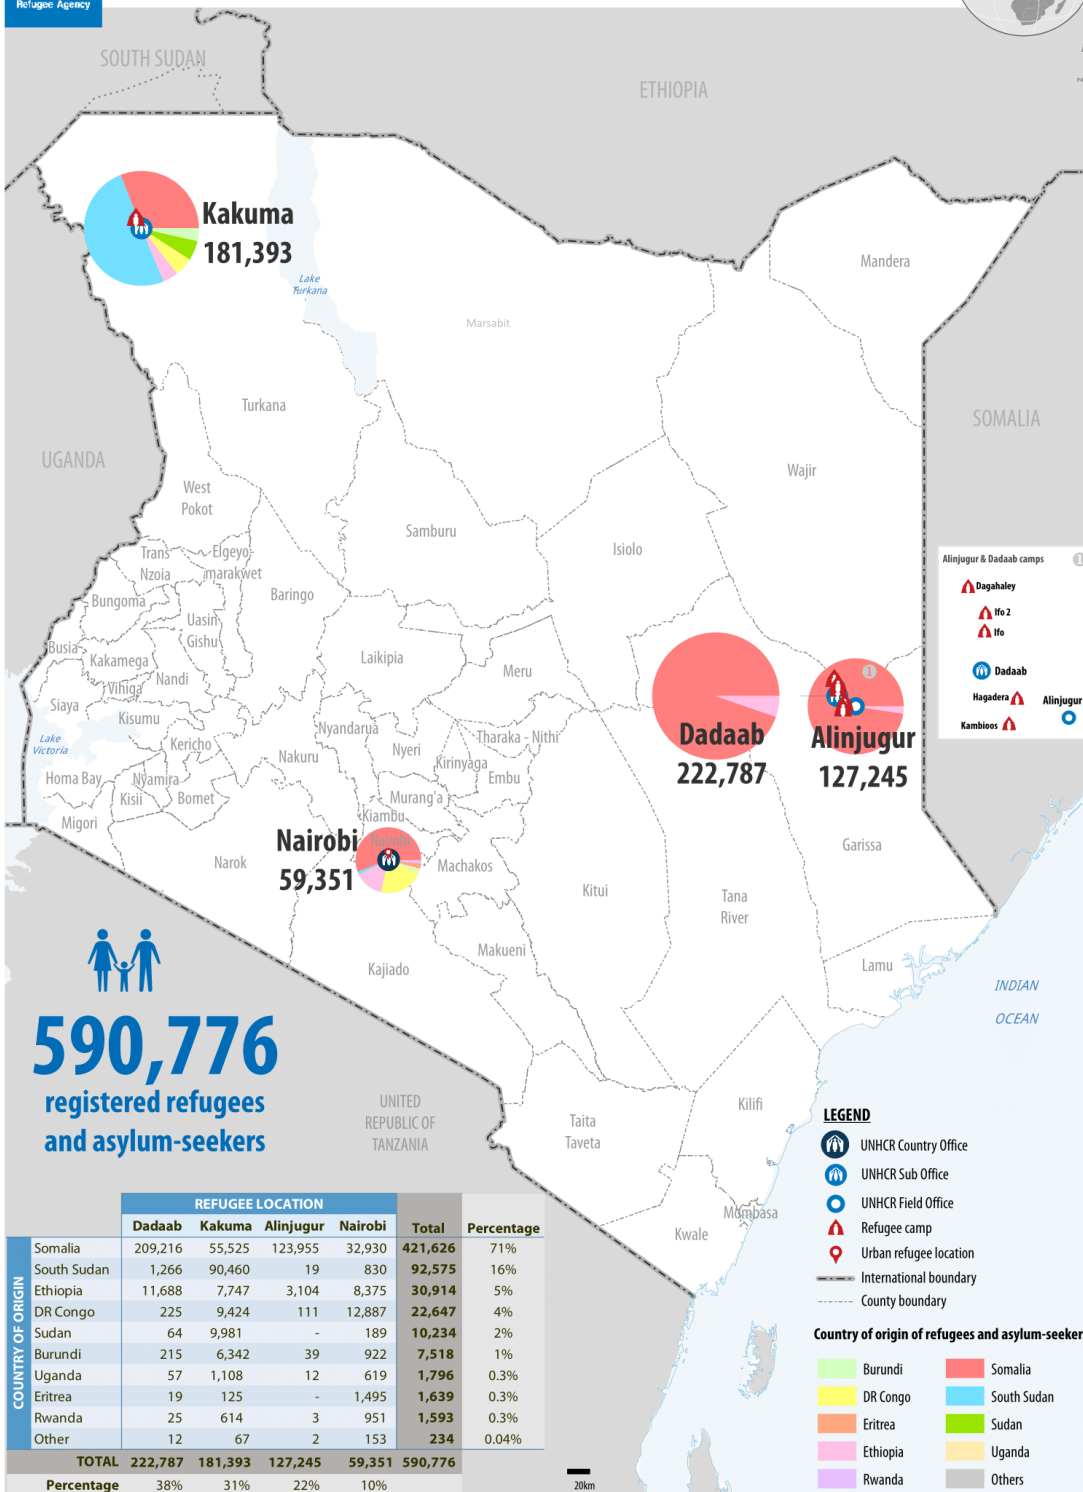

KENYA: Registered refugees and asylum-seekers

As of 01 August 2015