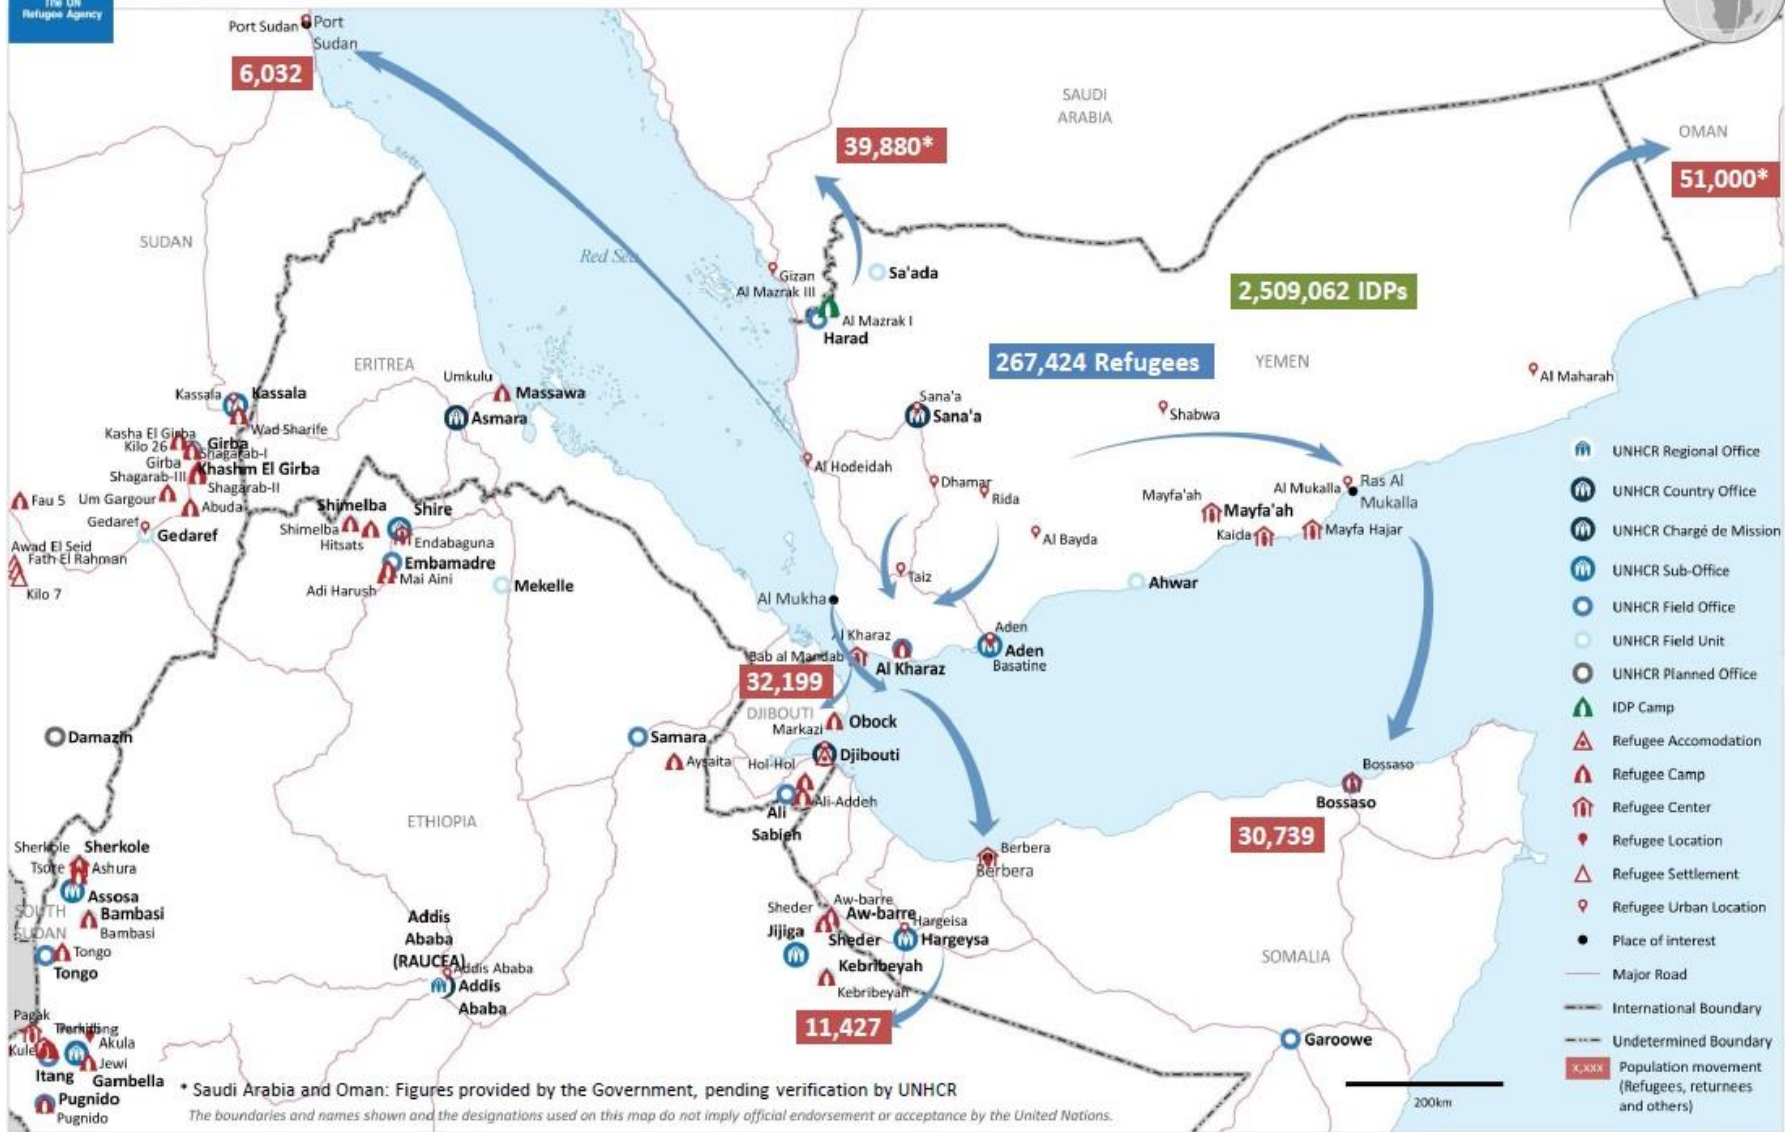

Yemen Situation: Regional Map (total population movement out of Yemen: 171,277)

31 January 2016

Contacts:

Jérôme Elie, Reporting Officer, Middle East and North Africa Bureau, elie@unhcr.org, +41 (0)22 739 7806