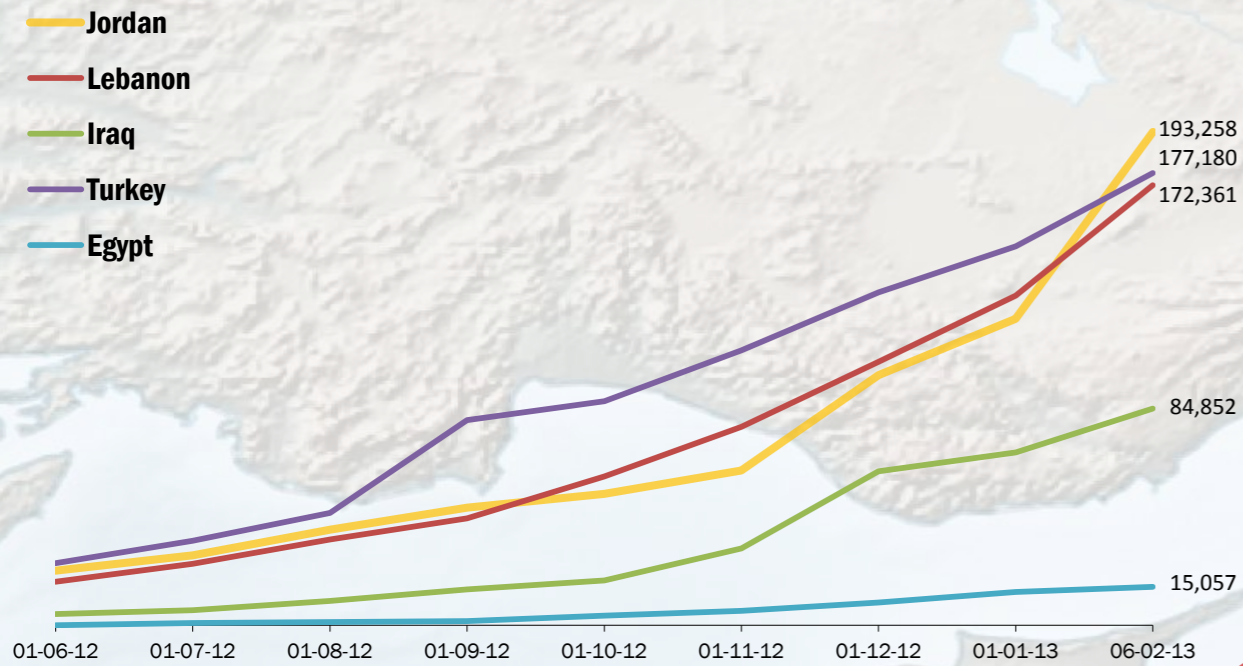

# Syrian Refugees in the region as of 6 February 2013

## Cumulative Registration Trends by Country of Asylum

Registered refugees only

UNHCR Regional Data Analysis Group

Total Number of Refugees	<b>787,019</b>
Registered Refugees	<b>649,046</b>
Estimated Refugees Awaiting Registration	<b>137,973</b>