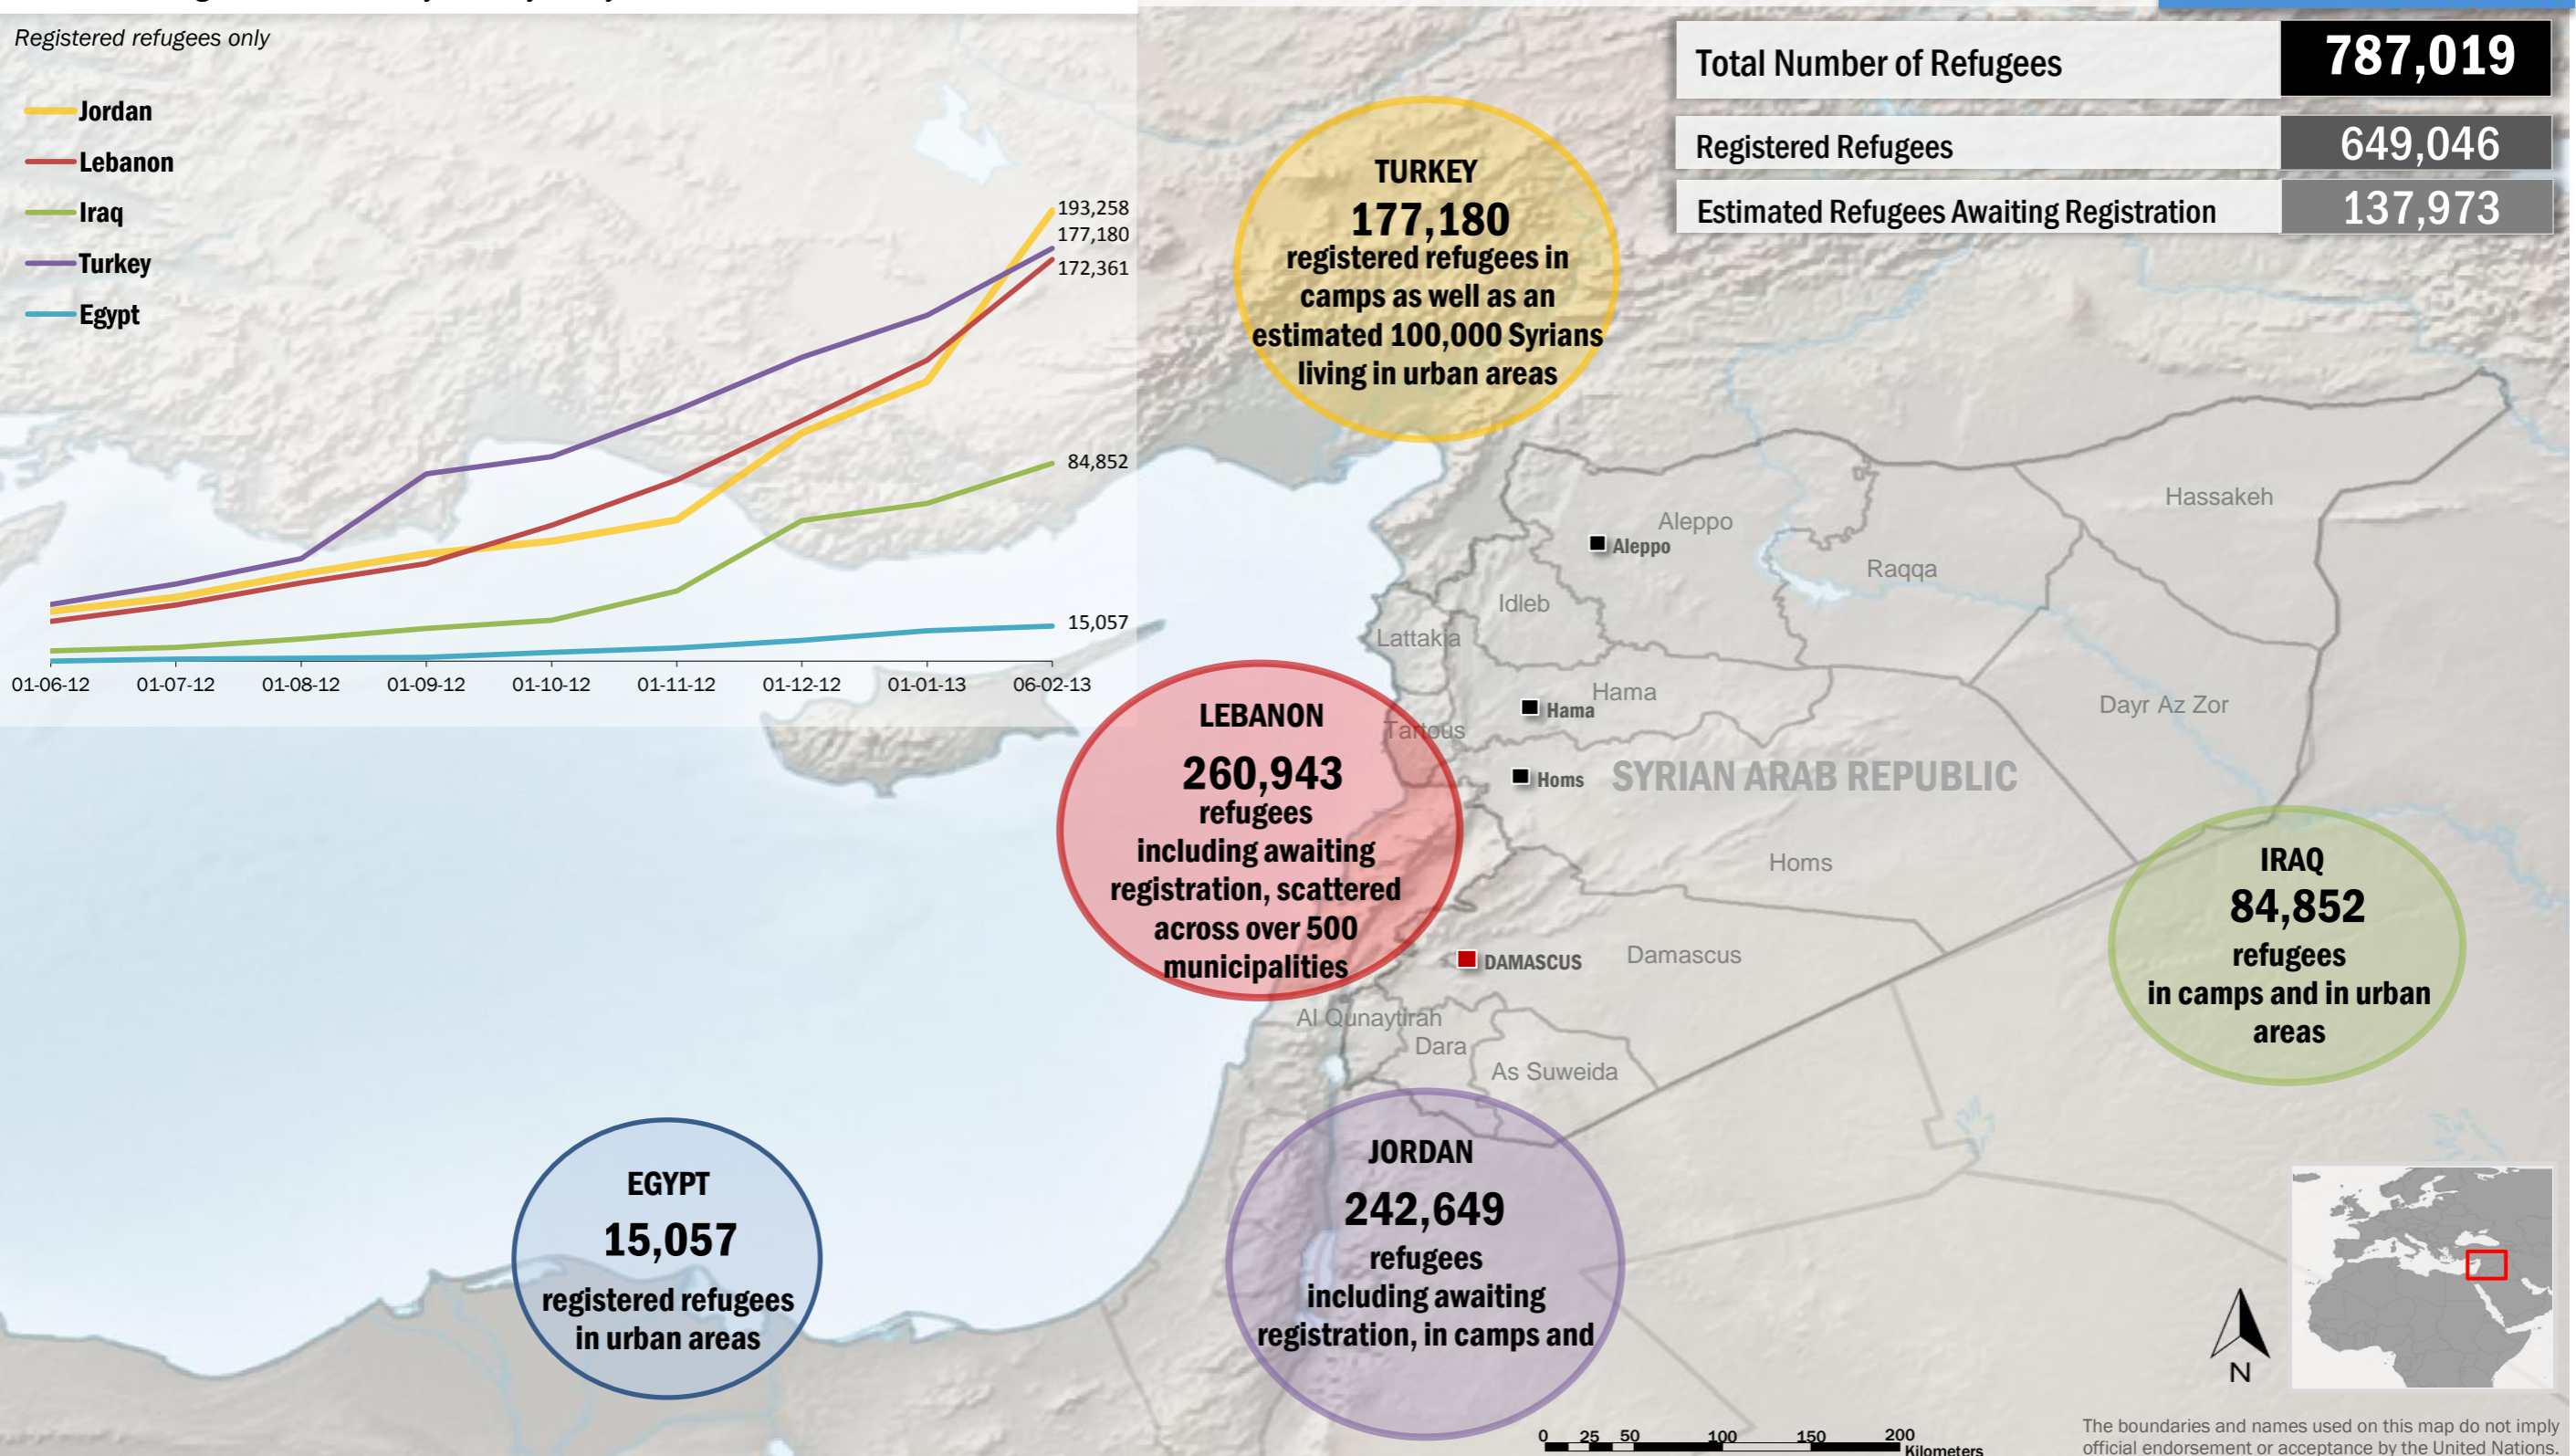

# Syrian Refugees in the region as of 6 February 2013

## Cumulative Registration Trends by Country of Asylum

Registered refugees only

UNHCR Regional Data Analysis Group

Total Number of Refugees	<b>787,019</b>
Registered Refugees	<b>649,046</b>
Estimated Refugees Awaiting Registration	<b>137,973</b>

The boundaries and names used on this map do not imply official endorsement or acceptance by the United Nations.