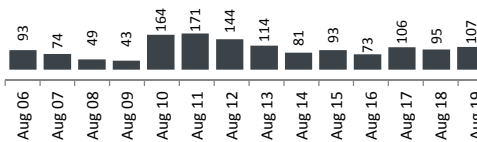

Daily Statistics

Registered on 19 August 2015 

Mahama	790
Bugesera	-
Nyagatare	-
Total	790

Camp / Reception Centre Population 

Bugesera*	11,369	3,159
Nyanza*	113	42
Nyagatare**	569	211
Mahama**	38,133	15,512
Kigali	21,166	8,723
Huye	2,765	872
Total	74,115	28,519

Total Arrivals

Bugesera Arrivals

	74,115	Total
	62,632	Registered
	11,483	Pending

Nyanza Arrivals : 4 Rusizi Arrivals:0 Mahama Arrivals : 78

Area of Origin	Age Cohort	Female	Male	Total	%	
Kirundo	26,490	0 - 4 years	4,976	5,164	10,140	16%
Bujumbura	23,060	5 - 11 years	5,907	5,889	11,796	19%
Muyinga	4,275	12 - 17 years	4,323	4,381	8,704	14%
Ngozi	2218	18 - 59 years	16,206	14,720	30,926	49%
Karuzi	917	60 + years	781	285	1,066	2%
Kayanza	697	Total	32,193	30,439	62,632	
Cibitoke	435					
Bubanza	375					
Gitega	339					
Mwaro	313					
Others	3,513					
Total	62,632					