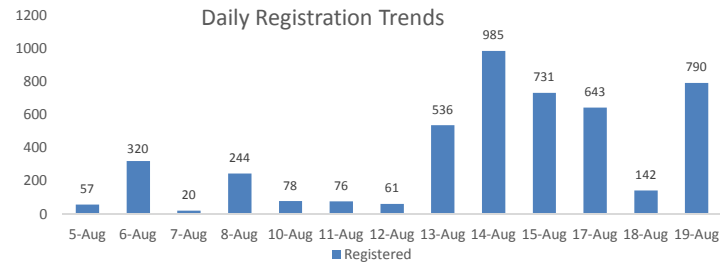

Total Arrivals

Bugesera Arrivals

	74,115	Total
	62,632	Registered
	11,483	Pending

Nyanza Arrivals : 4 Rusizi Arrivals:0 Mahama Arrivals : 78

Area of Origin	Age Cohort	Female	Male	Total	%	
Kirundo	26,490	0 - 4 years	4,976	5,164	10,140	16%
Bujumbura	23,060	5 - 11 years	5,907	5,889	11,796	19%
Muyinga	4,275	12 - 17 years	4,323	4,381	8,704	14%
Ngozi	2218	18 - 59 years	16,206	14,720	30,926	49%
Karuzi	917	60 + years	781	285	1,066	2%
Kayanza	697	Total	32,193	30,439	62,632	
Cibitoke	435					
Bubanza	375					
Gitega	339					
Mwaro	313					
Others	3,513					
Total	62,632					