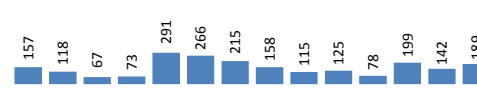

Daily Statistics

Registered on 19 August 2015 

Mahama	790
Bugesera	-
Nyagatare	-
Total	790

Camp / Reception Centre Population 

Bugesera*	11,369	3,159
Nyanza*	113	42
Nyagatare**	569	211
Mahama**	38,133	15,512
Kigali	21,166	8,723
Huye	2,765	872
Total	74,115	28,519

Total Arrivals

Bugesera Arrivals

	74,115	Total
	62,632	Registered
	11,483	Pending

Nyanza Arrivals : 4 Rusizi Arrivals:0 Mahama Arrivals : 78

Area of Origin	Age Cohort	Female	Male	Total	%	
Kirundo	26,490	0 - 4 years	4,976	5,164	10,140	16%
Bujumbura	23,060	5 - 11 years	5,907	5,889	11,796	19%
Muyinga	4,275	12 - 17 years	4,323	4,381	8,704	14%
Ngozi	2218	18 - 59 years	16,206	14,720	30,926	49%
Karuzi	917	60 + years	781	285	1,066	2%
Kayanza	697	Total	32,193	30,439	62,632	
Cibitoke	435					
Bubanza	375					
Gitega	339					
Mwaro	313					
Others	3,513					
Total	62,632					