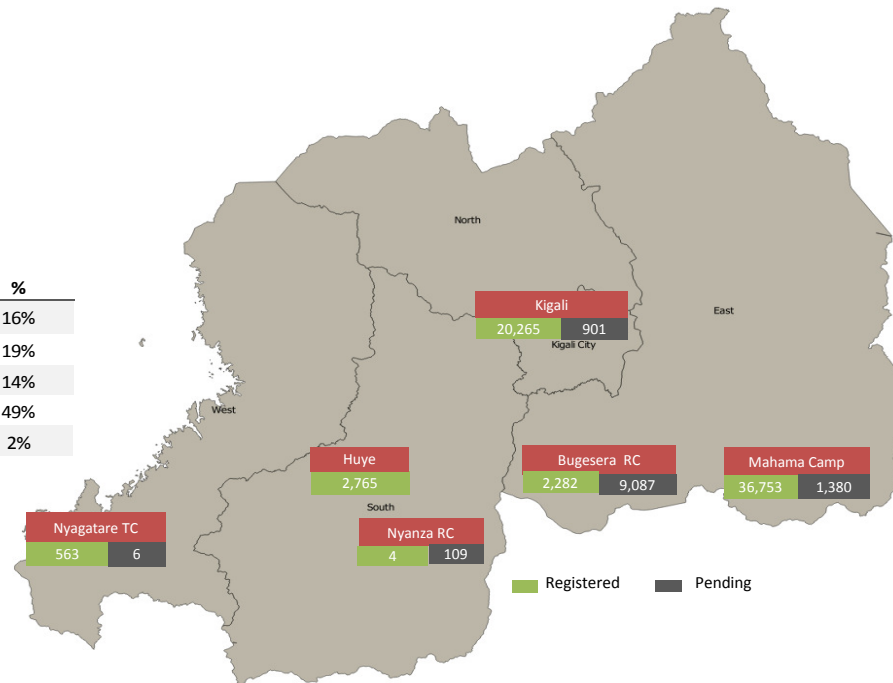

Daily Statistics

Registered on 19 August 2015 

Mahama	790
Bugesera	-
Nyagatare	-
Total	790

Camp / Reception Centre Population 

Bugesera*	11,369	3,159
Nyanza*	113	42
Nyagatare**	569	211
Mahama**	38,133	15,512
Kigali	21,166	8,723
Huye	2,765	872
Total	74,115	28,519

Total Arrivals

Bugesera Arrivals

	74,115	Total
	62,632	Registered
	11,483	Pending

Nyanza Arrivals : 4 Rusizi Arrivals:0 Mahama Arrivals : 78

Area of Origin	Age Cohort	Female	Male	Total	%	
Kirundo	26,490	0 - 4 years	4,976	5,164	10,140	16%
Bujumbura	23,060	5 - 11 years	5,907	5,889	11,796	19%
Muyinga	4,275	12 - 17 years	4,323	4,381	8,704	14%
Ngozi	2218	18 - 59 years	16,206	14,720	30,926	49%
Karuzi	917	60 + years	781	285	1,066	2%
Kayanza	697	Total	32,193	30,439	62,632	
Cibitoke	435					
Bubanza	375					
Gitega	339					
Mwaro	313					
Others	3,513					
Total	62,632					

*Source: MIDIMAR Camp Manager

** Figures represent where individuals were registered but not necessarily their current physical location.

Individuals pending in Bugesera have undergone level 1 biometric registration