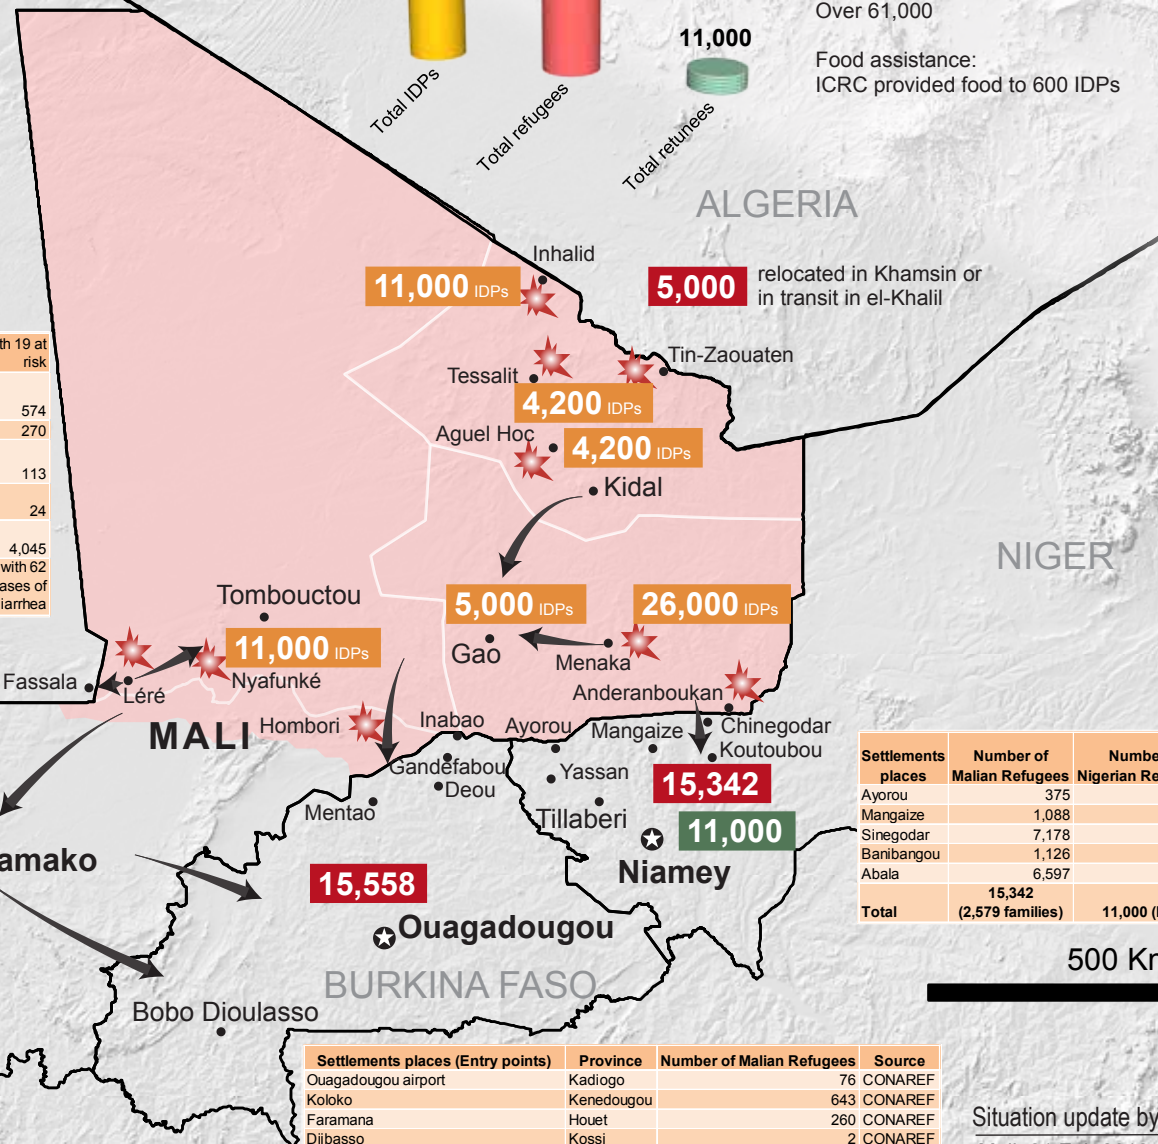

Malian refugees in Algeria:

Khamsin camp setup 50 Km from Borj el-Mokhtar by the Algerian authorities.

Settlements places	Number of Malian Refugees	Number of Nigerian Returnees	Sources
Ayorou	375		Oxfam and Plan
Mangaize	1,088		Govt
Sinegodar	7,178		Govt
Banibangou	1,126		CICR
Abala	6,597		CICR
Total	15,342	11,000 (IOM)	

Settlements places (Entry points)	Province	Number of Malian Refugees	Source
Ouagadougou airport	Kadiogo	76	CONAREF
Koloko	Kenedougou	643	CONAREF
Faramana	Houet	260	CONAREF
Djibasso	Kossi	2	CONAREF
Barani	Kossi	36	CONAREF
Tougan	Sourou	21	CONAREF
Yense	Yatenga	157	CONAREF
Djibo/Mentao/Koutoukou/Nassoumbou	Soum	2,723	CONAREF
Tina-koff/Inabao/Deou	Oudalan	11,619	CONAREF
Yendere	Leraba	21	CONAREF
Total		15,558	CONAREF

Situation update by country

- Mali: 21 Feb 2012
- Niger: 15 Feb 2012 for refugees & 17 Feb 2012 for returnees
- Burkina Faso: 20 Feb 2012
- Mauritania: 20 Feb 2012
- Algeria: 08 Feb 2012

- Major fighting
- Estimated number of post-fightings refugees
- Estimated number of post-fightings IDPs
- Estimated number of post-fightings returnees

500 Km

The boundaries and names shown and the designations used on all maps do not imply official endorsement or acceptance by the United Nations.

Creation date: 09 Feb 2012
Updated: 21 Feb 2012
Glide: OT-2012-000206-MLI
Geodata sources: SALB, Africa Discovery Global data, WFP
Thematic data sources: ICRC, Mali Red Cross, Algerian Red Crescent, UNHCR, OCHA, OXFAM, Plan, govts
Feedback: dieye3@un.org
<http://ochaonline.un.org/rowca>
www.reliefweb.int