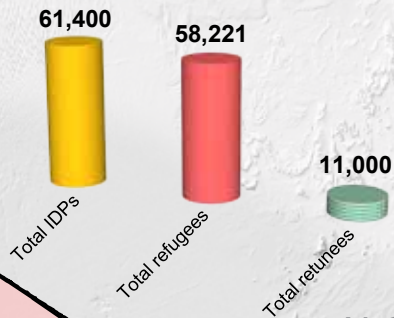

## MAURITANIA

Number of pregnant women	440 with 19 at risk
Number of children vaccinated	574
Complete immunization	270
Cases of moderate malnutrition	113
Cases of severe malnutrition	24
Total children aged from 0 to 15 years	4,045
Outpatient to Health post	782 with 62 cases of diarrhea

## Humanitarian Responses

**IDPs within Mali:**  
 Assessed: Over 61,000  
 Food assistance: ICRC provided food to 600 IDPs

### Malian refugees in Mauritania:

National NGO ARDM on the spot from day 1  
 UNHCR has announced distribution NFI for 5,000 and one month individual rations for 5,000, using its stocks and those of UNFPA and FAO. Distribution of food rations started through committee established by national authorities. 1,200 family tents to be provided by UNHCR. The governments of Mauritania and Morocco have issued 200 tents, 16 tons of medicines and 2 doctors