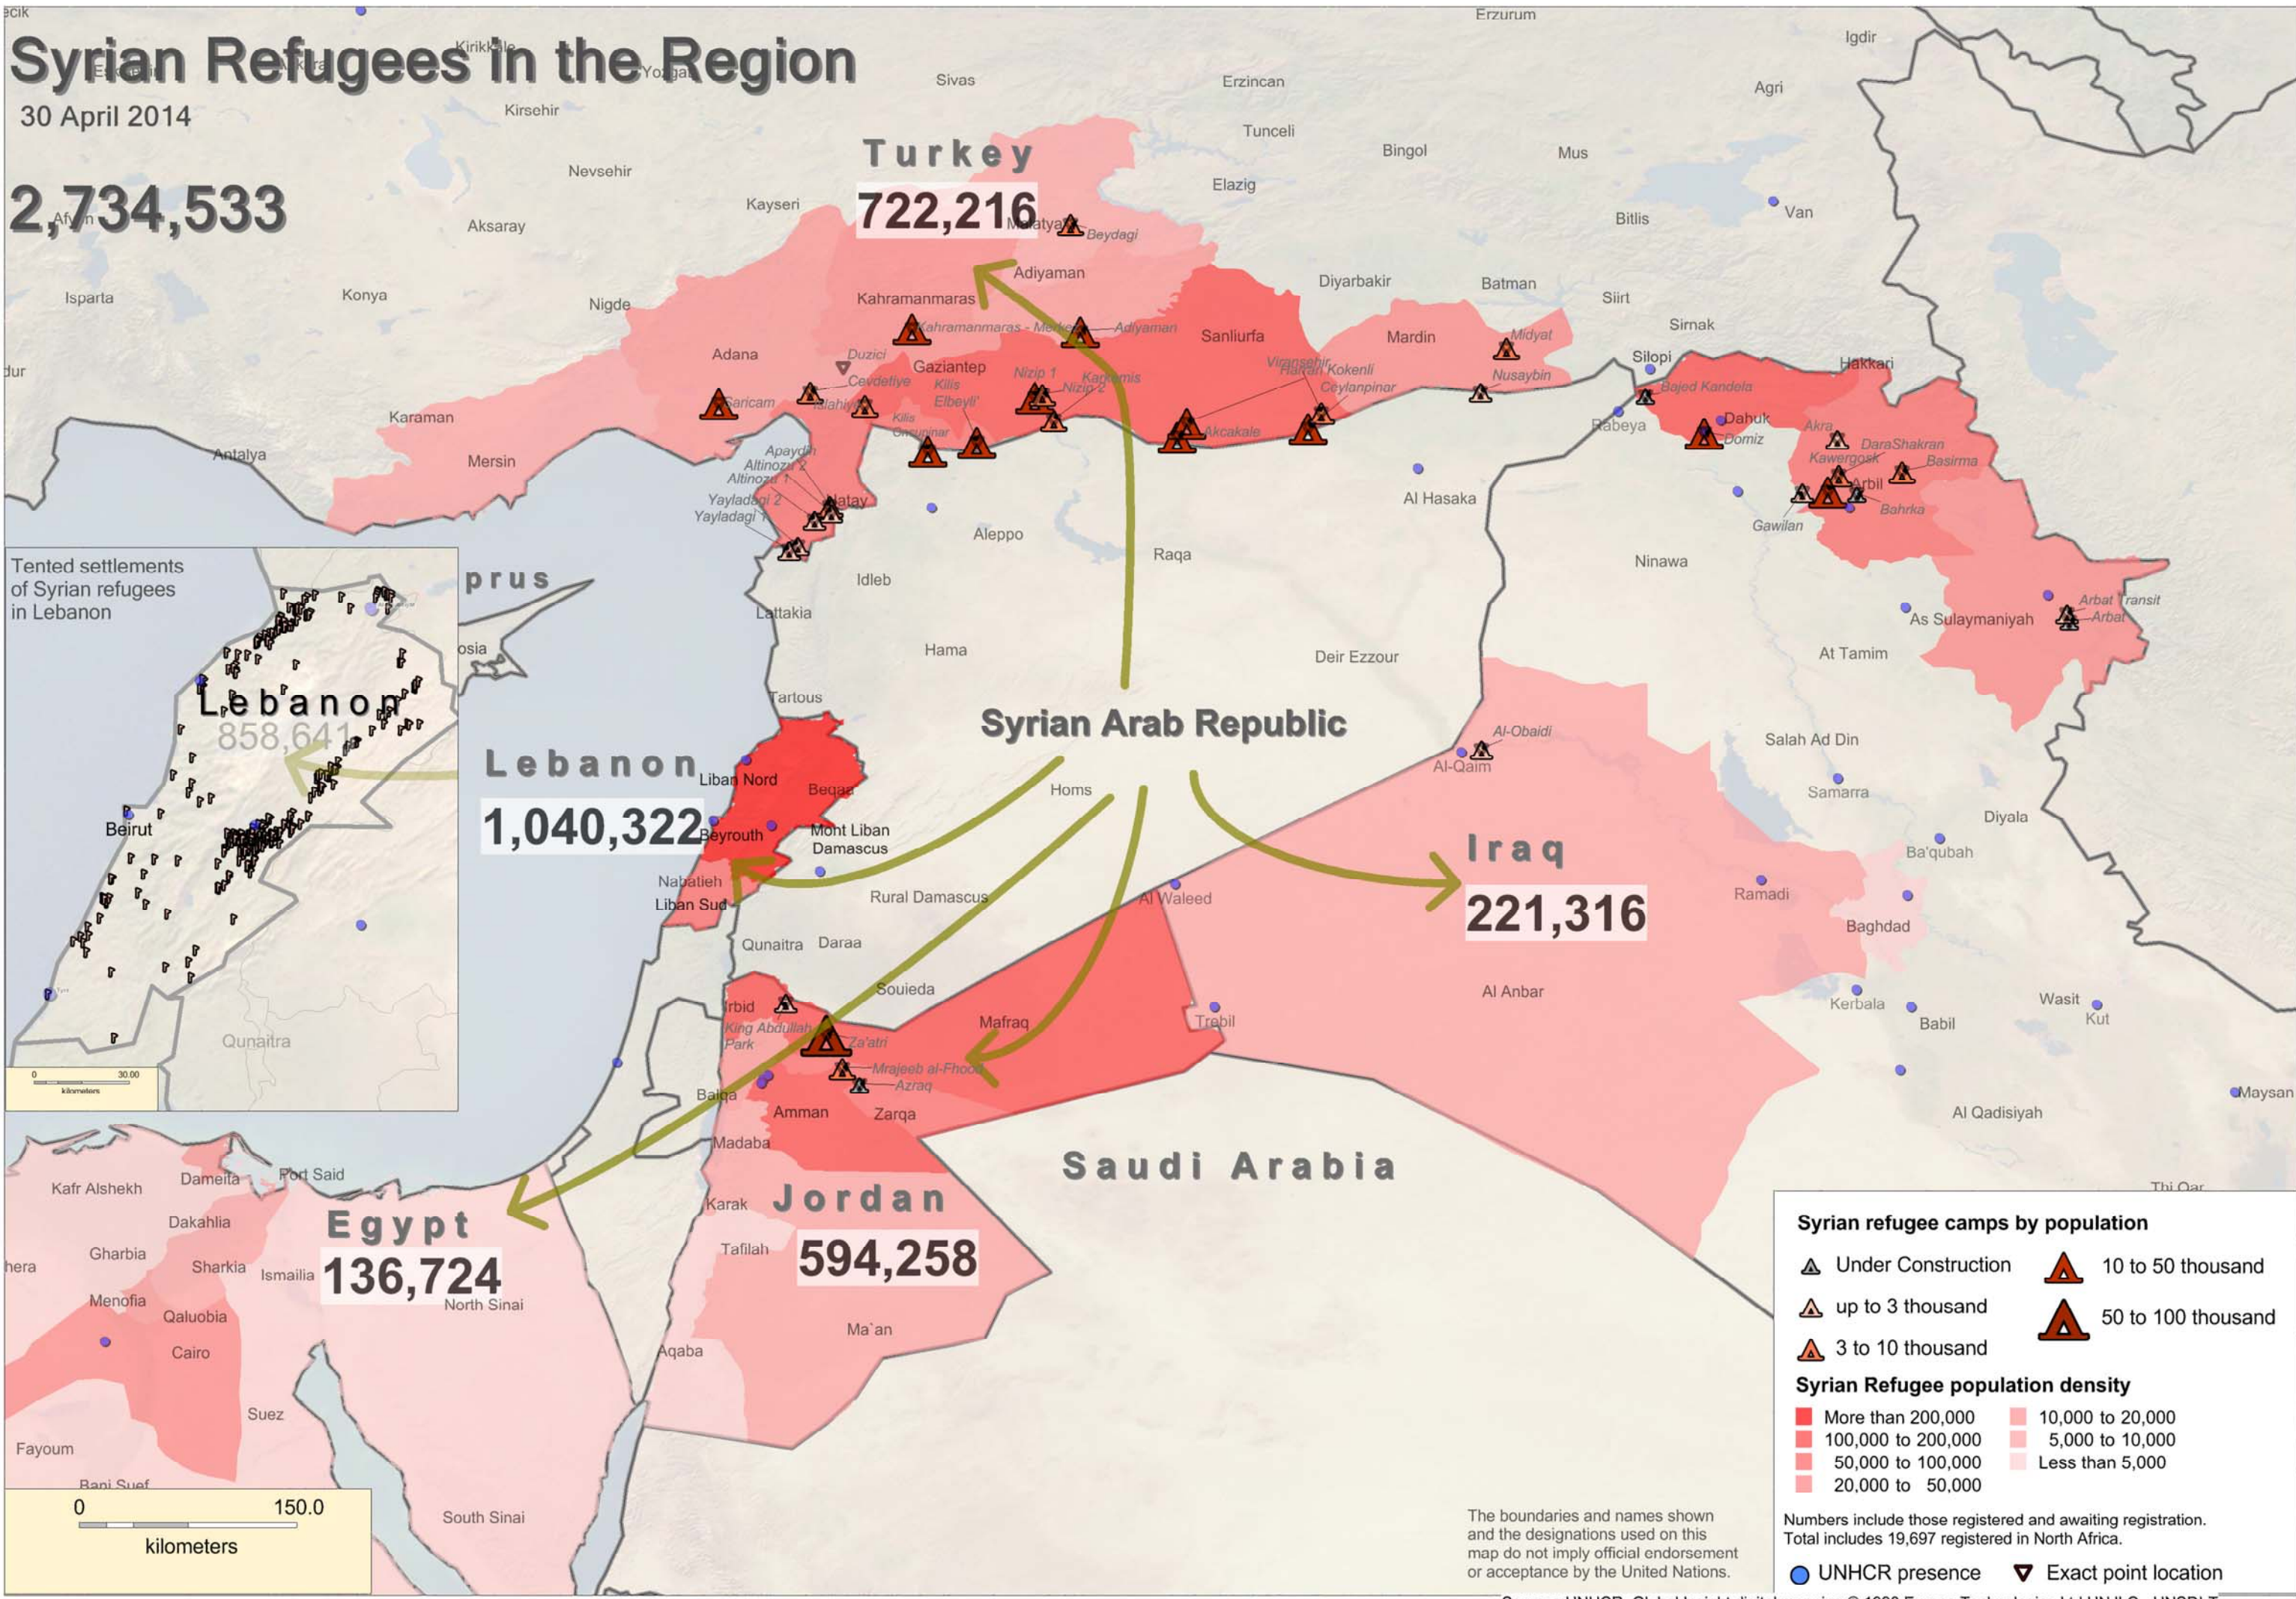

# Syrian Refugees in the Region

30 April 2014

**2,734,533**

**Syrian refugee camps by population**

- Under Construction
- up to 3 thousand
- 3 to 10 thousand
- 10 to 50 thousand
- 50 to 100 thousand

**Syrian Refugee population density**

- More than 200,000
- 100,000 to 200,000
- 50,000 to 100,000
- 20,000 to 50,000
- 10,000 to 20,000
- 5,000 to 10,000
- Less than 5,000

Numbers include those registered and awaiting registration. Total includes 19,697 registered in North Africa.

UNHCR presence    Exact point location

The boundaries and names shown and the designations used on this map do not imply official endorsement or acceptance by the United Nations.