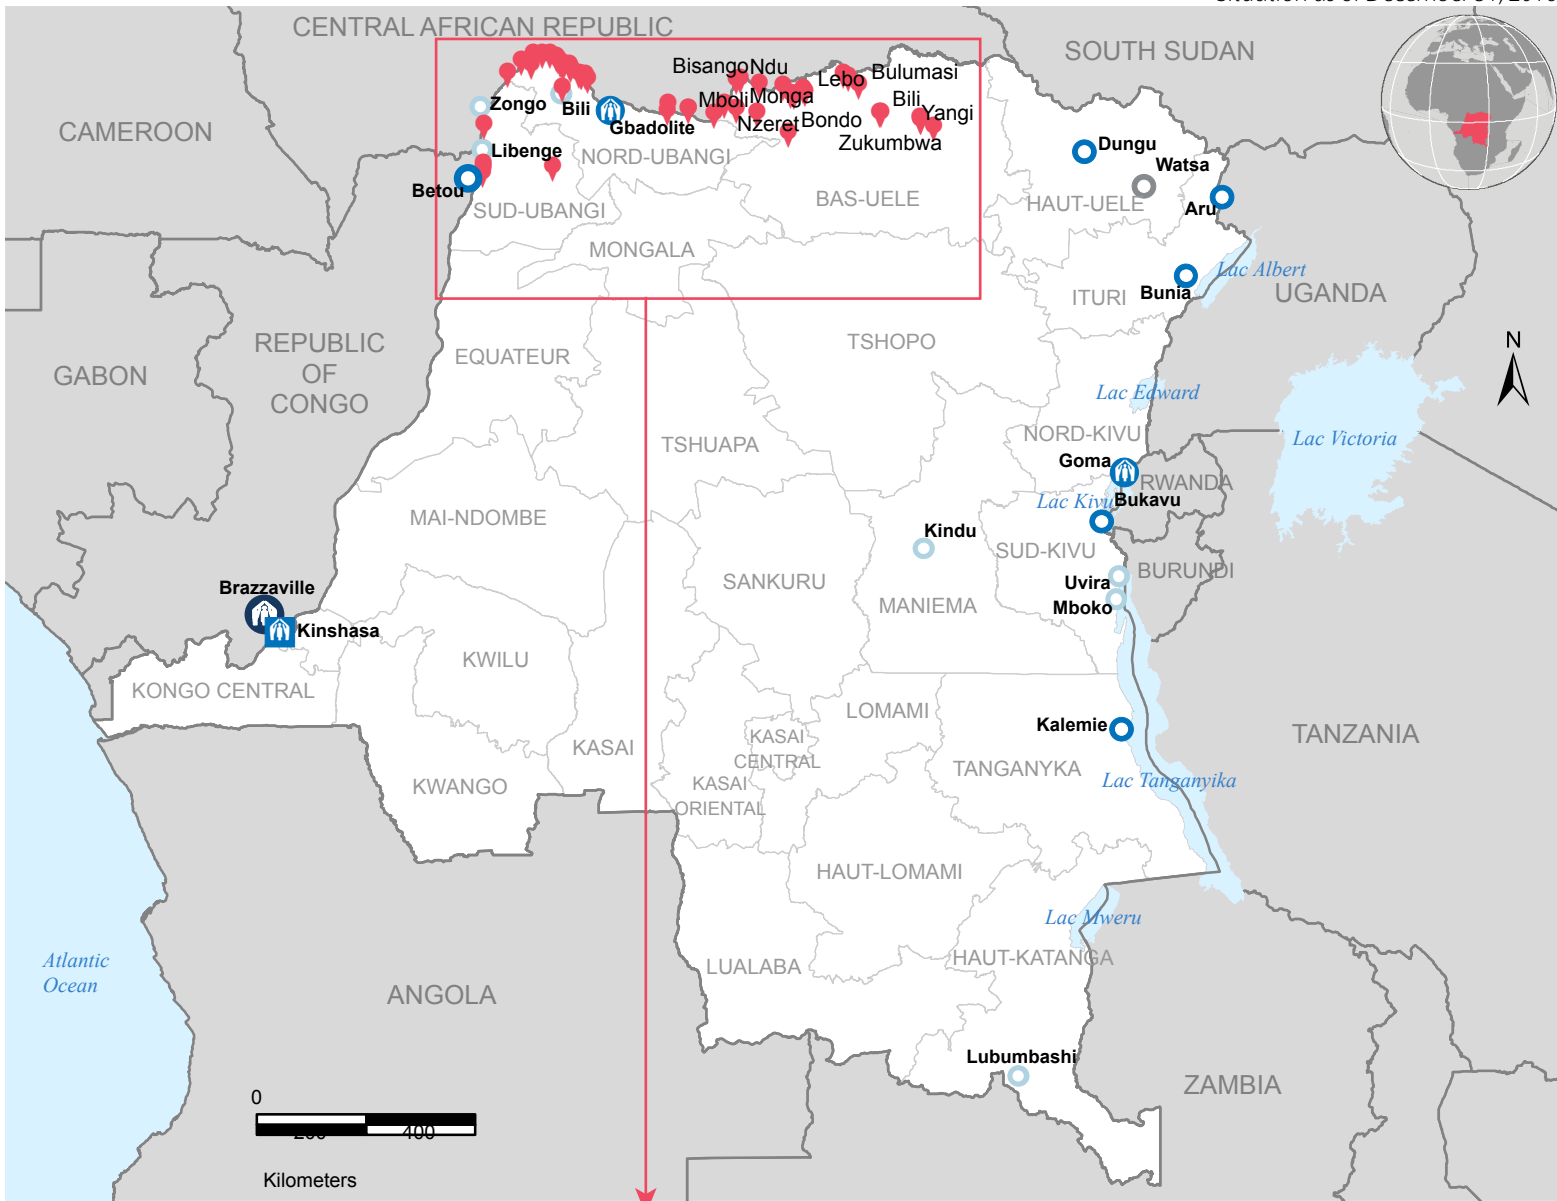

# DEMOCRATIC REPUBLIC OF CONGO

## Central African Refugees Situation

Situation as of December 31, 2016

Sources: UNHCR  
The boundaries and names shown and the designations used on this map do not imply official endorsement or acceptance by the United Nations.