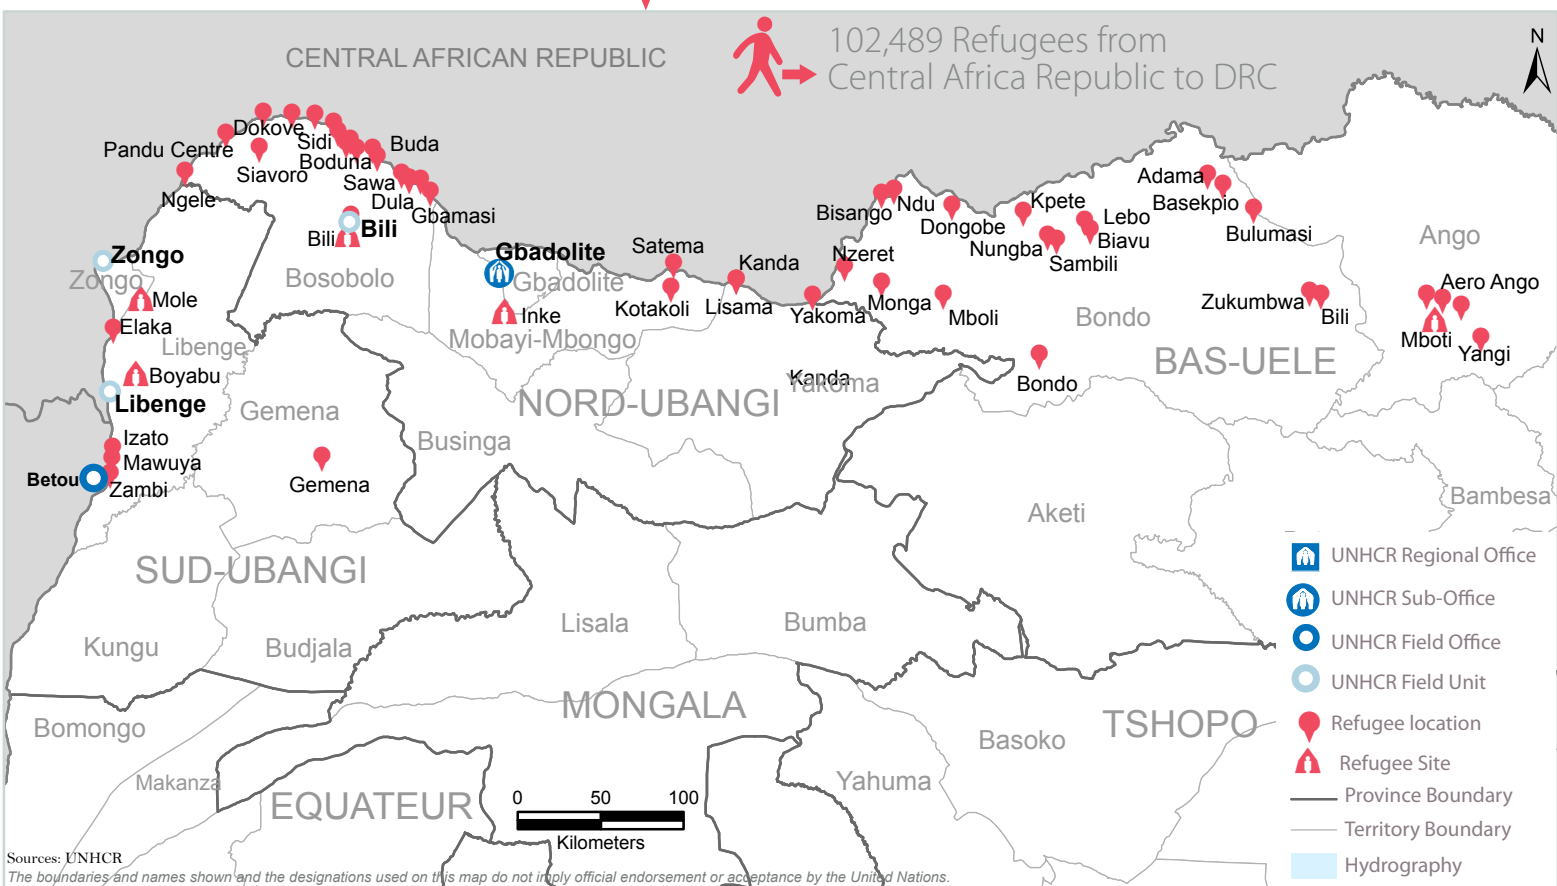

# DEMOCRATIC REPUBLIC OF CONGO

## Central African Refugees Situation

Situation as of December 31, 2016

Sources: UNHCR  
The boundaries and names shown and the designations used on this map do not imply official endorsement or acceptance by the United Nations.