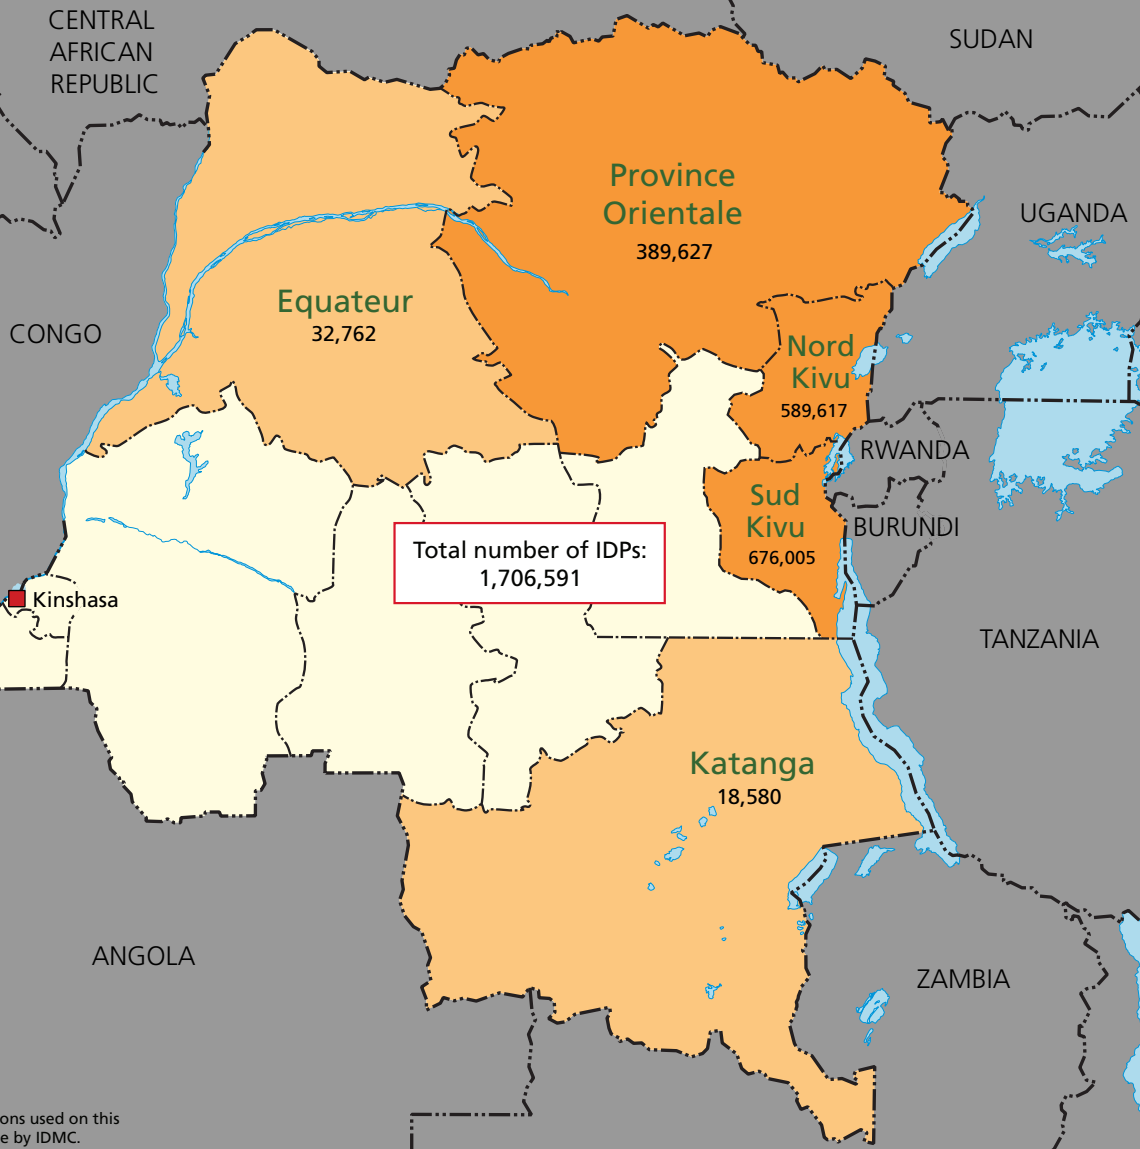

Internally displaced people (IDPs) in the Democratic Republic of the Congo, Nov 2010

- Capital city
- - - Regional boundary
- - - International boundary
- Provinces/districts with more than 50,000 IDPs
- Provinces/districts with less than 50,000 IDPs

0 100 Km

Source: OCHA, 15 November 2010

The boundaries and names shown and the designations used on this map do not imply official endorsement or acceptance by IDMC.