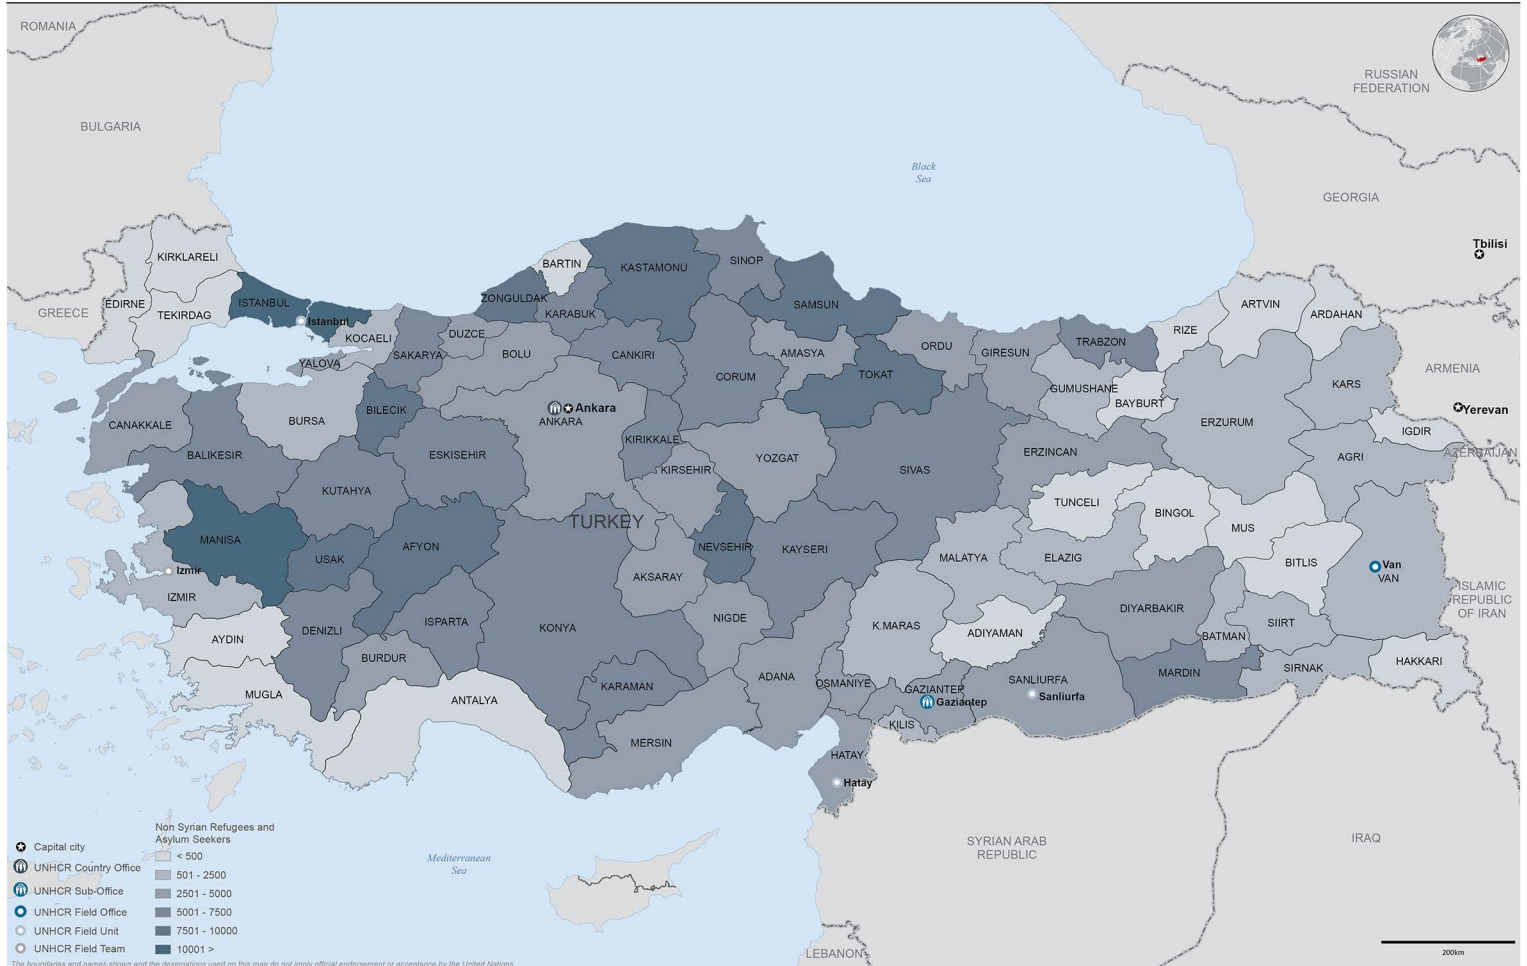

Turkey

Provincial Breakdown Non-Syrian Refugees and Asylum Seekers registered with UNHCR

as of 01 January 2017

For External Use

- ☉ Capital city
 - 🏠 UNHCR Country Office
 - 🏠 UNHCR Sub-Office
 - 🏠 UNHCR Field Office
 - 🏠 UNHCR Field Unit
 - 🏠 UNHCR Field Team
- Non Syrian Refugees and Asylum Seekers
- ☐ < 500
 - ☐ 501 - 2500
 - ☐ 2501 - 5000
 - ☐ 5001 - 7500
 - ☐ 7501 - 10000
 - ☐ 10001 >