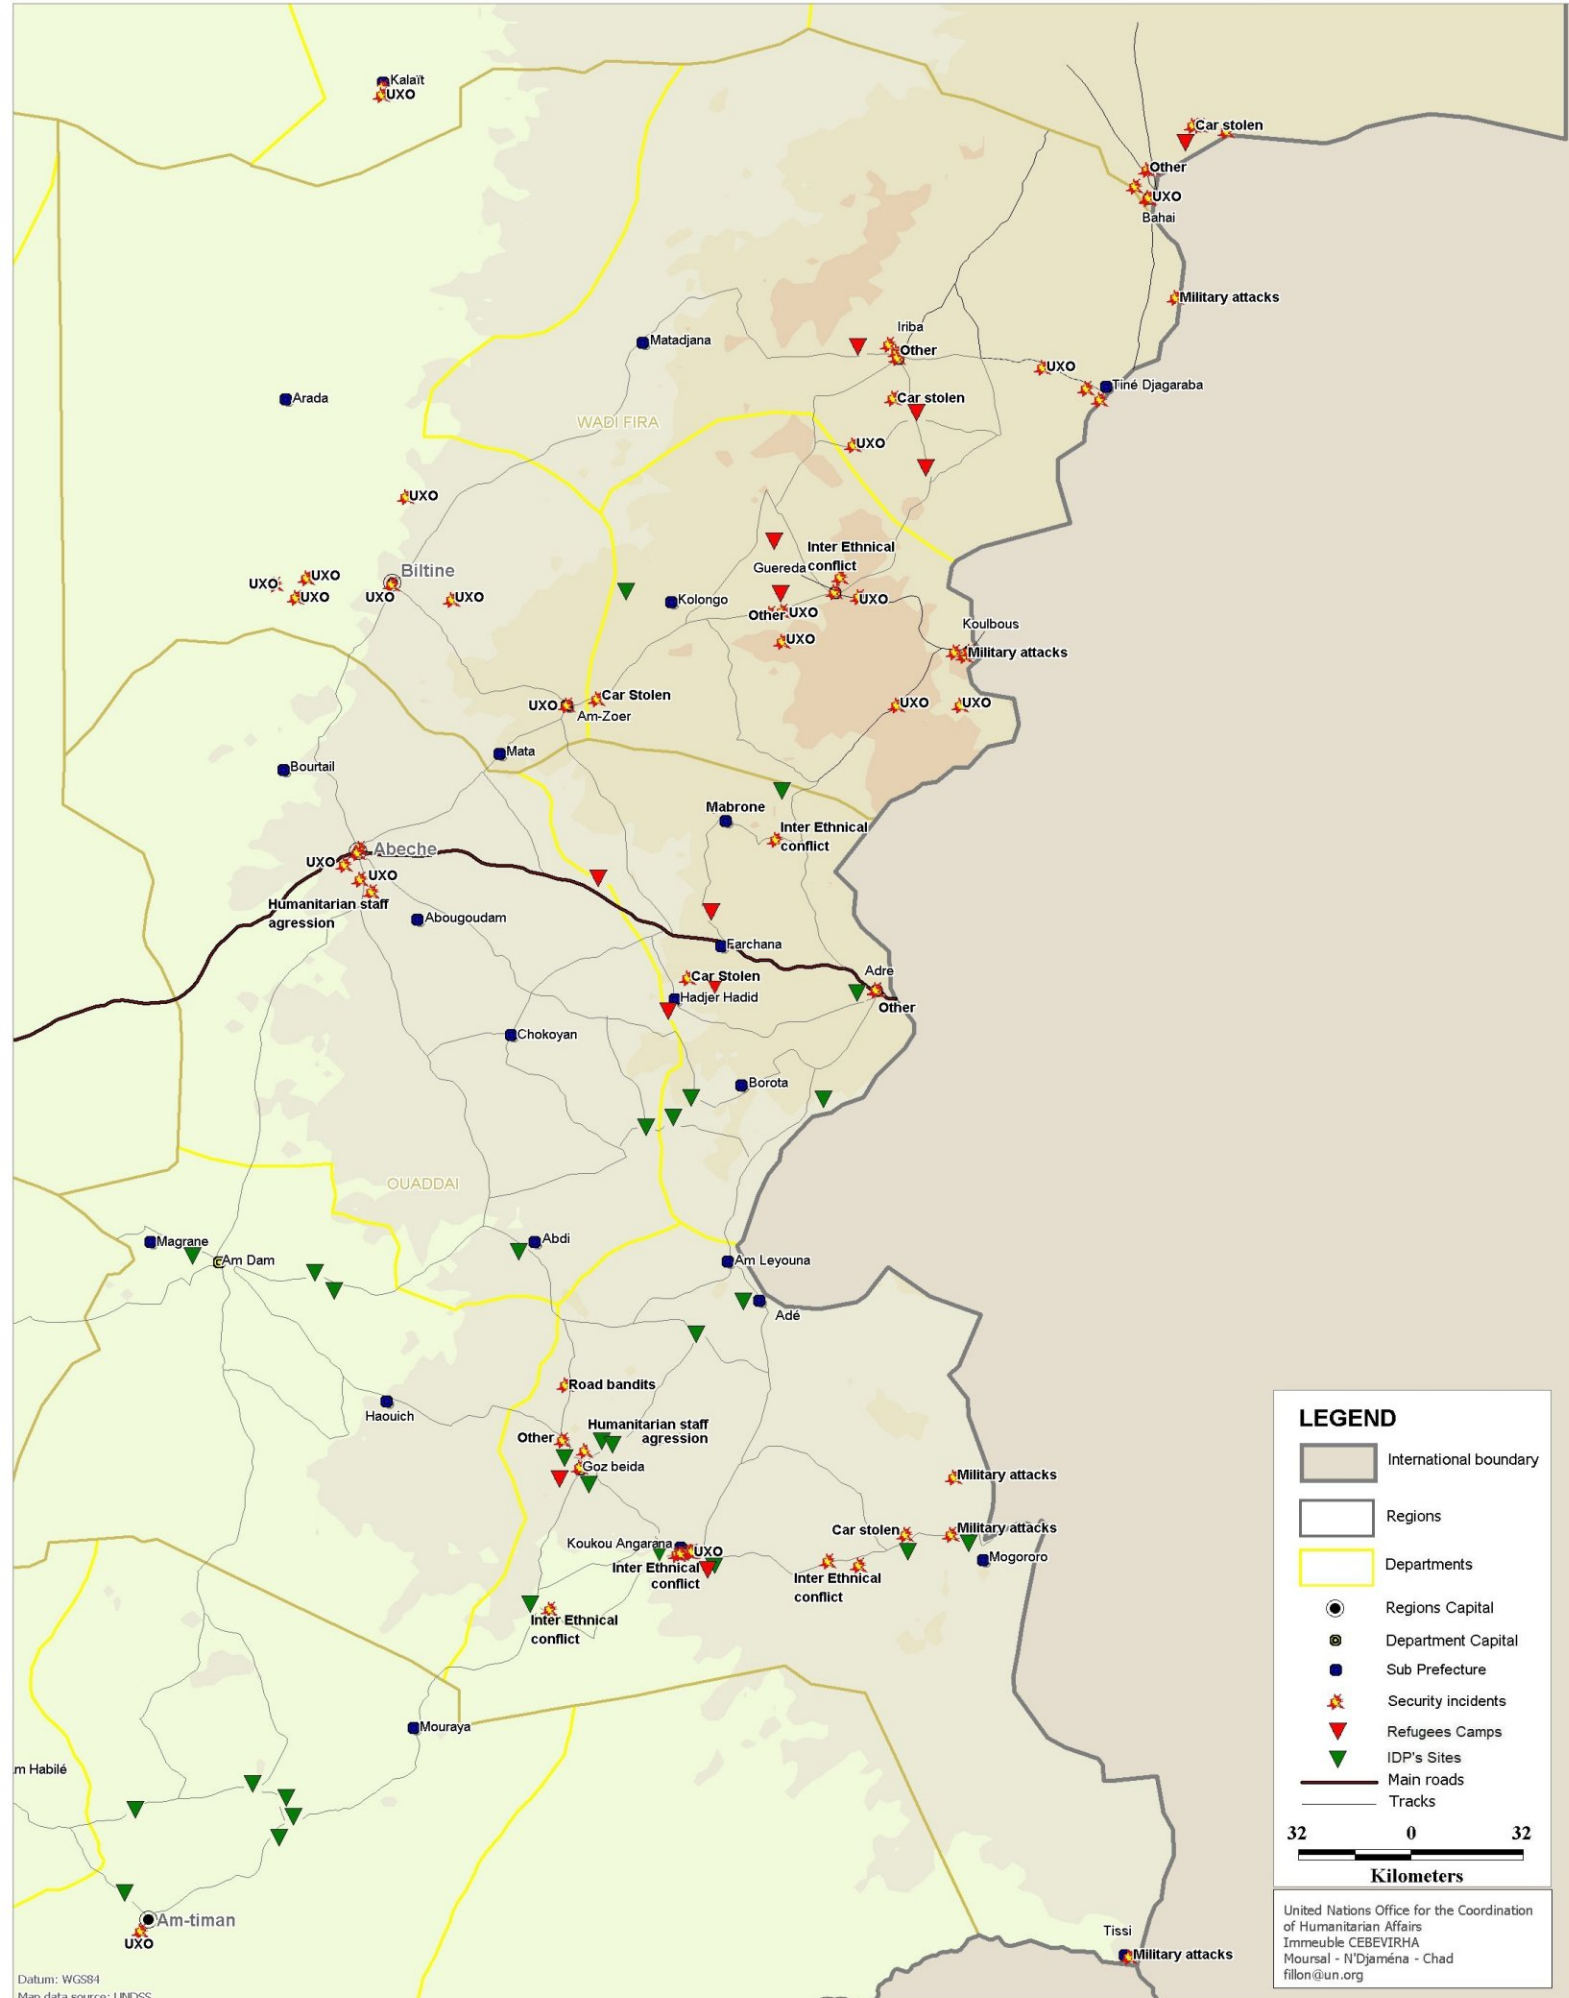

Eastern Chad: Summary of security incidents affecting Humanitarian Operations from January 2007 to August 2007

Issued: 04 September 2007

Datum: WGS84
Map data source: UNDCS
The names shown and the designations used on this map do not imply official endorsement or acceptance by the United Nations